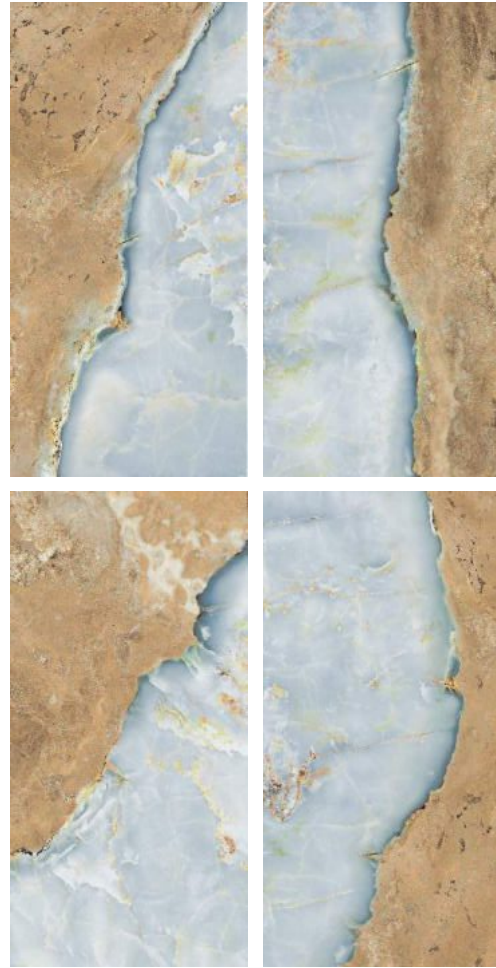

600x
1200mm

GLAZED
VITRIFIED TILES

azure™
CERAMICS