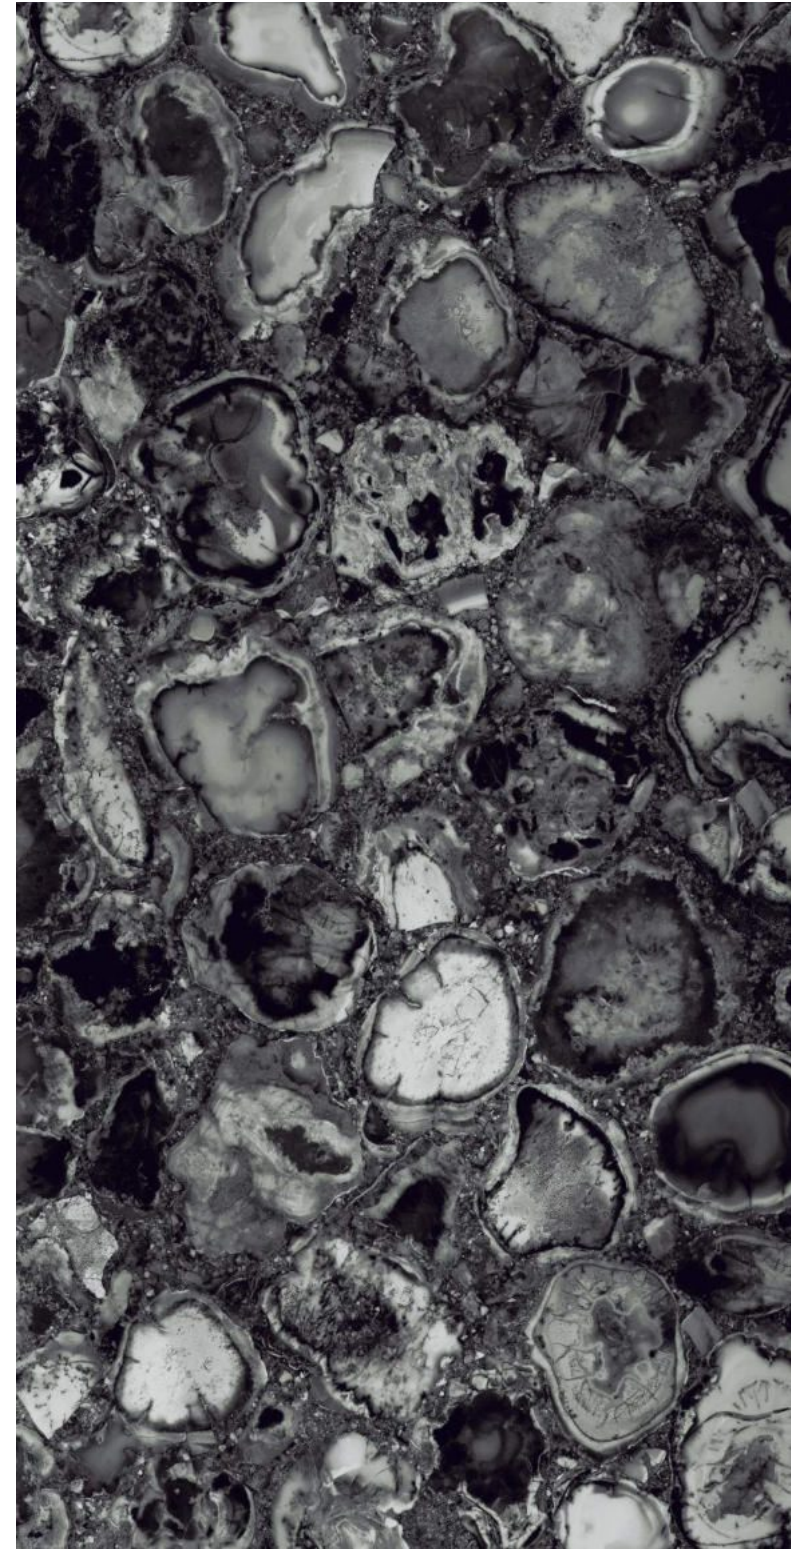

**MAJORCA
BLACK**

Finish | High Gloss
Random | 2 Faces