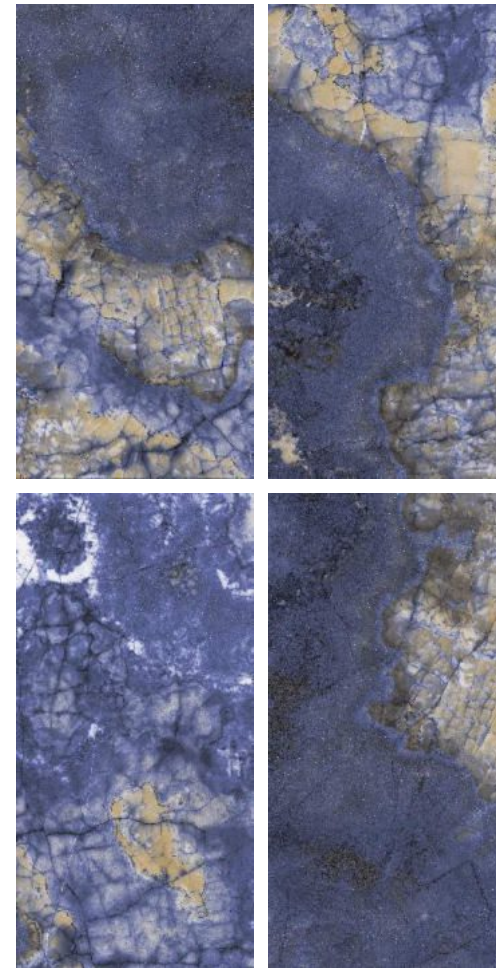

600x  
1200mm

GLAZED  
VITRIFIED TILES

**azure**<sup>™</sup>  
CERAMICS

**VIDEY  
COFFEE**

Finish | High Gloss  
Random | 6 Faces

**VIDEY  
BLUE**

Finish | High Gloss  
Random | 6 Faces

600x  
1200mm