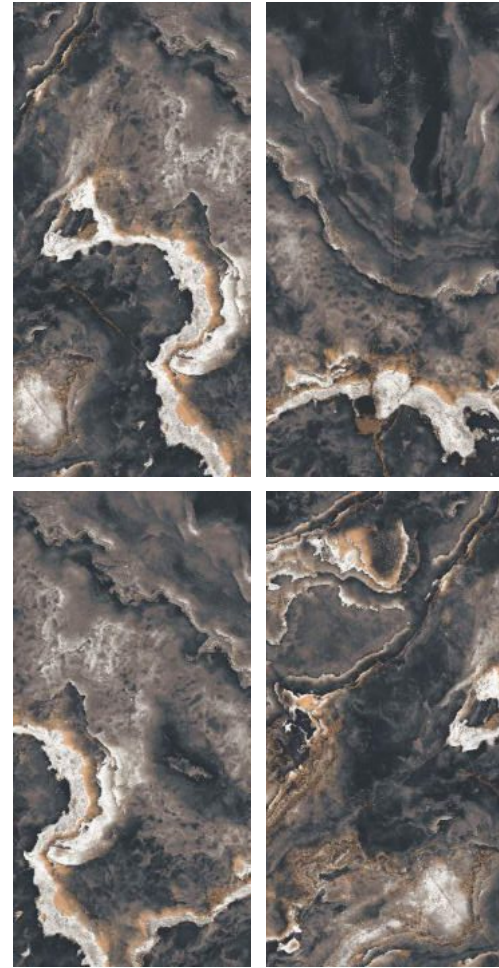

600x
1200mm

GLAZED
VITRIFIED TILES

azure™
CERAMICS