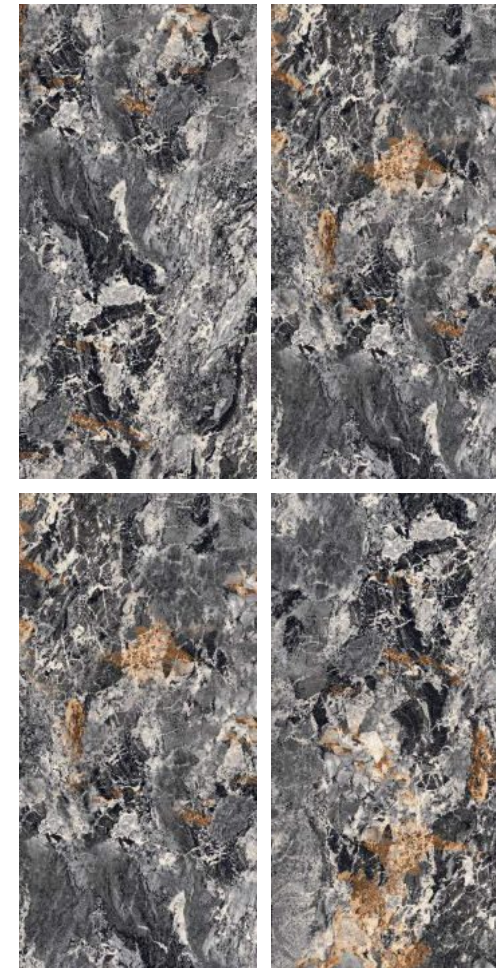

600x
1200mm

GLAZED
VITRIFIED TILES

azure™
CERAMICS

EXTRA
colors

**MONACO
MULTY**

Finish | High Gloss
Random | 3 Faces

**SPANISH
BLACK**

Finish | High Gloss
Random | 3 Faces