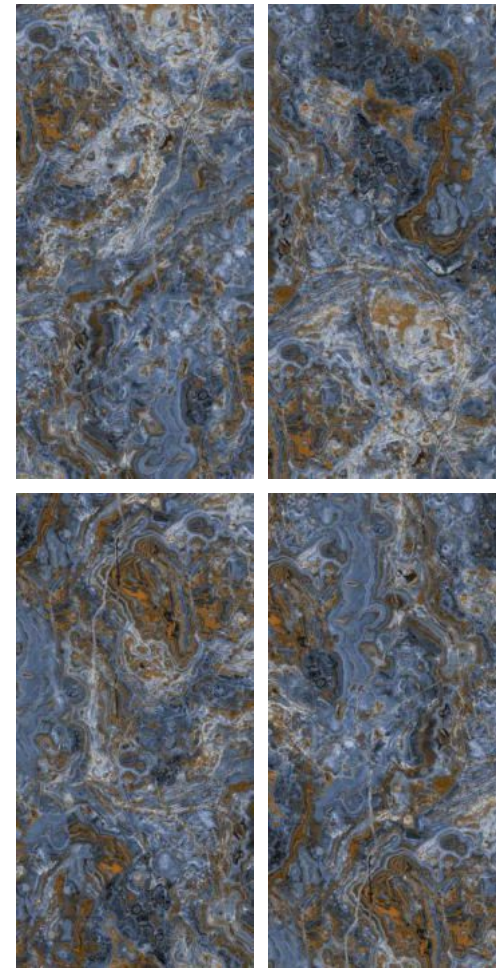

**azure**<sup>™</sup>  
CERAMICS

**EXTRA**  
colors

**OCEAN ONYX  
PEACH**

Finish | High Gloss  
Random | 4 Faces

**NIROBI ONYX  
BLUE**

Finish | High Gloss  
Random | 4 Faces

600x  
1200mm

GLAZED  
VITRIFIED TILES