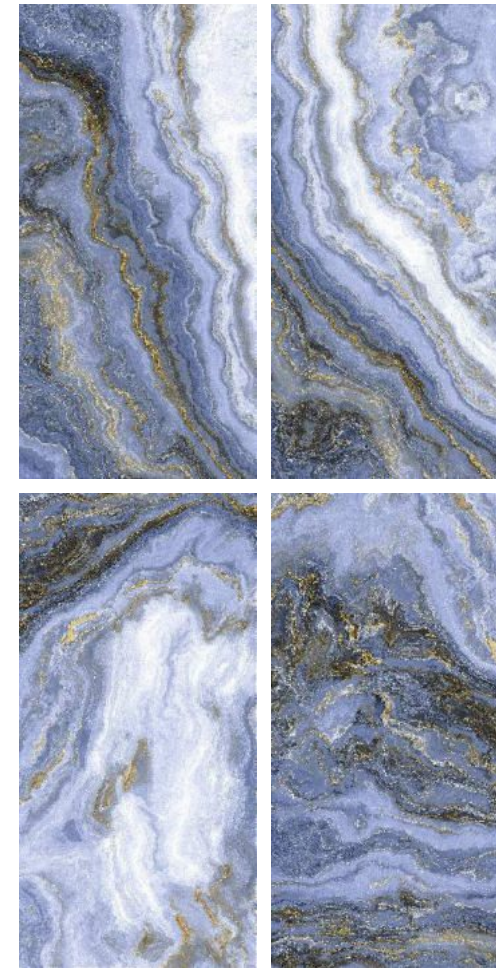

**FLUID
BLUE**

Finish | High Gloss
Random | 4 Faces