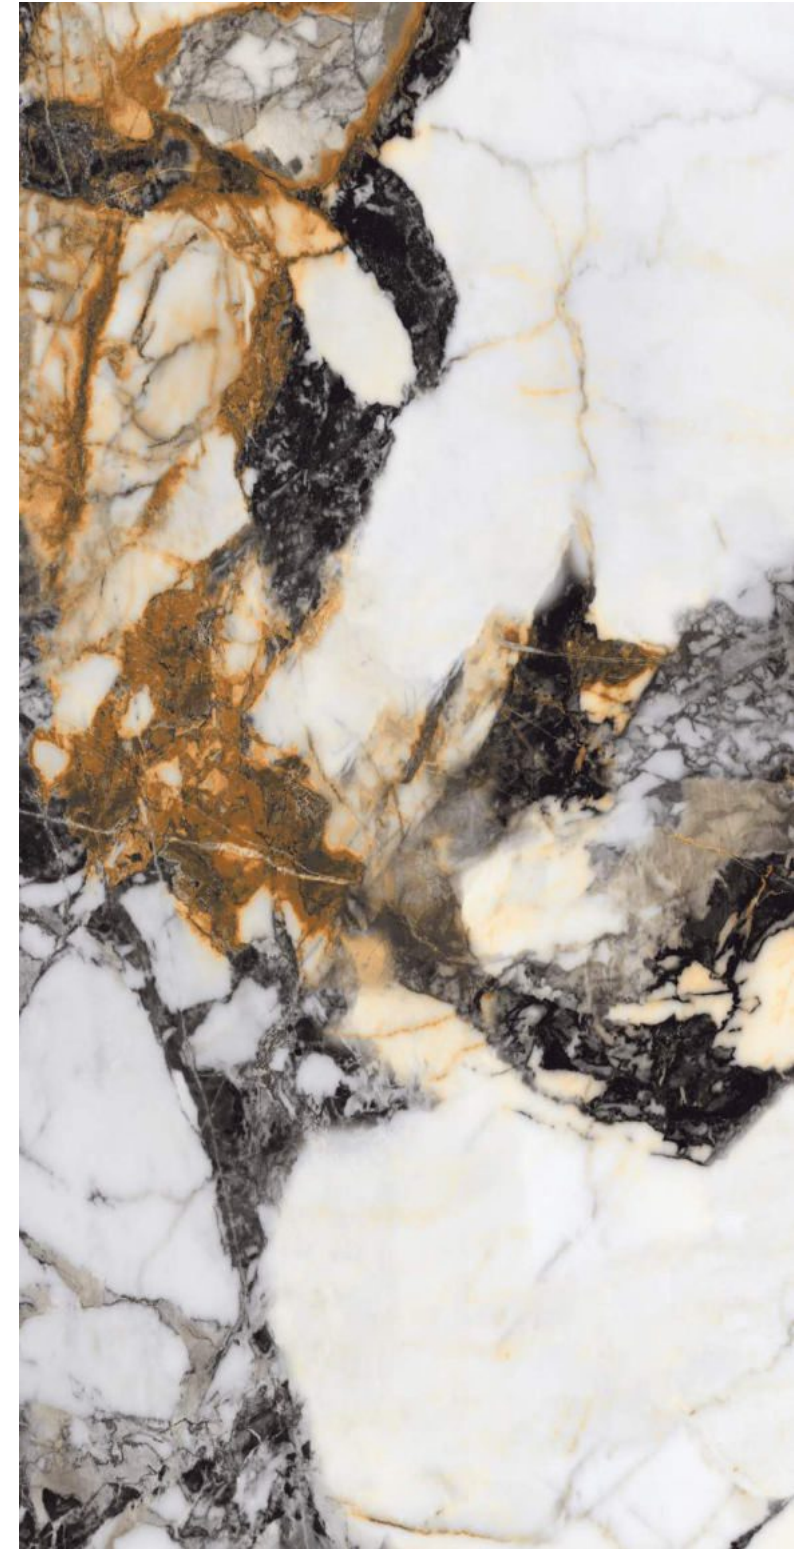

600x
1200mm

GLAZED
VITRIFIED TILES

azure™
CERAMICS

EXTRA
colors

**BRING ONYX
PEACH**

Finish | High Gloss
Random | 4 Faces

**DRIAM
NATURAL**

Finish | High Gloss
Random | 4 Faces