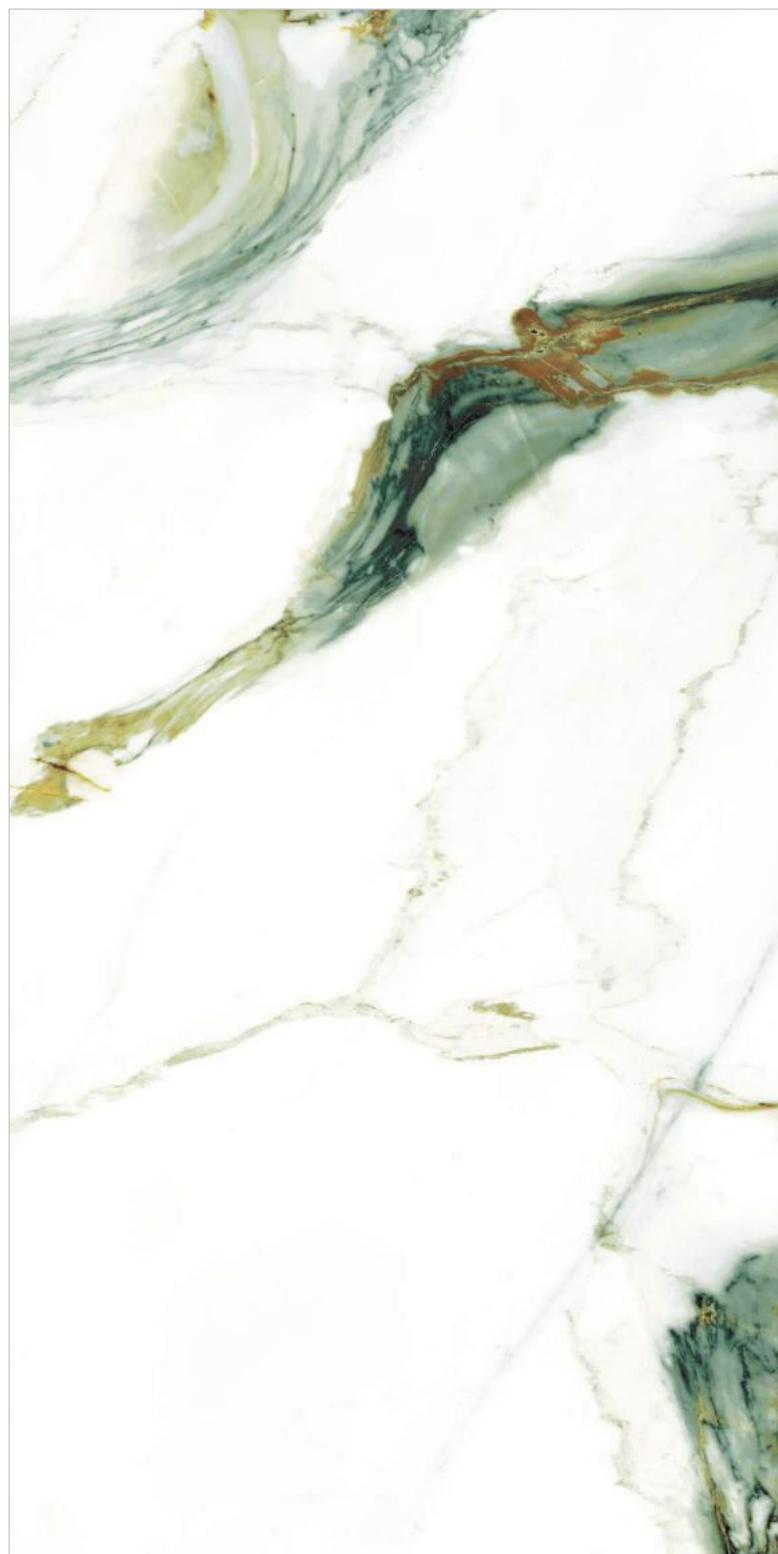

600x
1200mm

GLAZED
VITRIFIED TILES

azure™
CERAMICS

EXTRA
colors

**ZARA
MULTY**

Finish | High Gloss
Random | 5 Faces