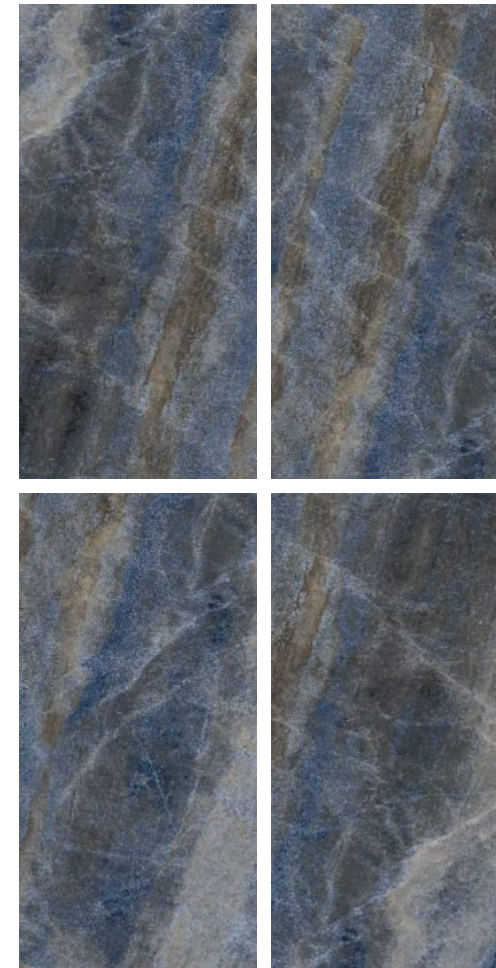

600x  
1200mm

GLAZED  
VITRIFIED TILES

**azure**<sup>™</sup>  
CERAMICS

**NEXO  
BLACK**

Finish | High Gloss  
Random | 4 Faces

**NEXO  
BLUE**

Finish | High Gloss  
Random | 4 Faces

600x  
1200mm