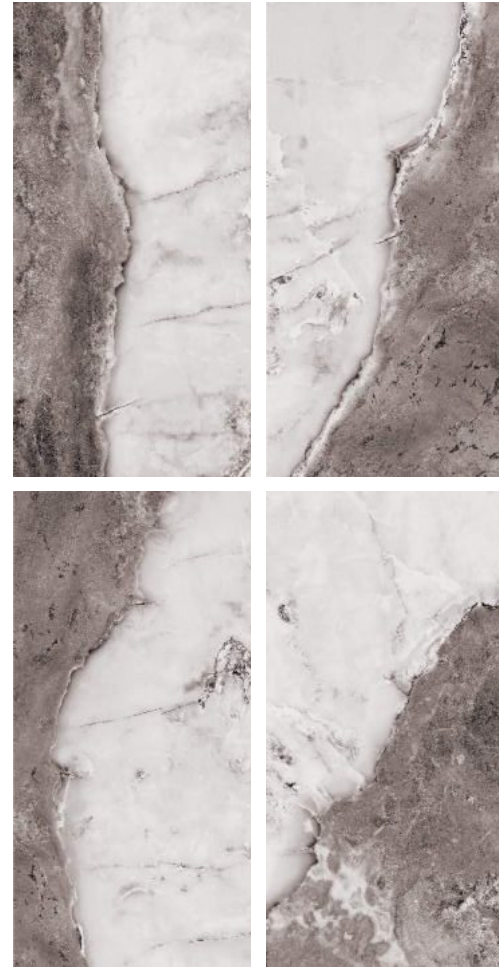

600x
1200mm

GLAZED
VITRIFIED TILES

azure™
CERAMICS