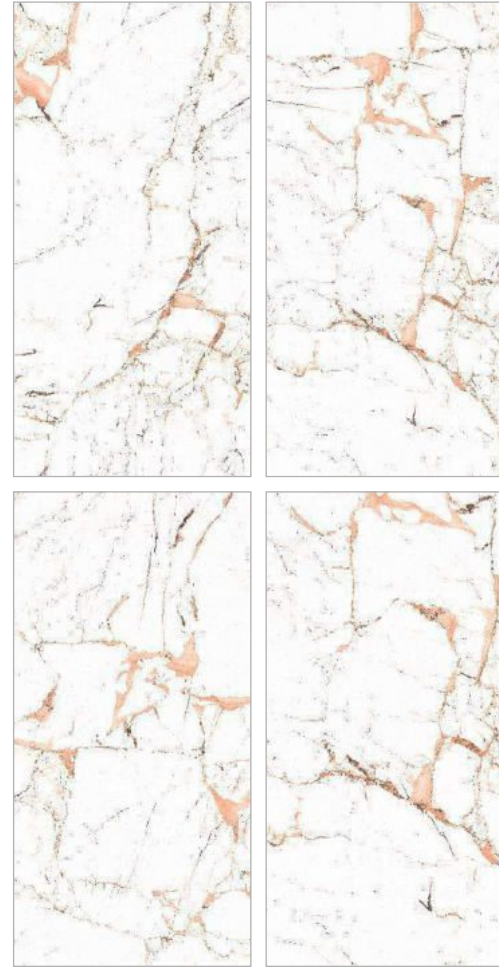

600x
1200mm

GLAZED
VITRIFIED TILES

azure™
CERAMICS