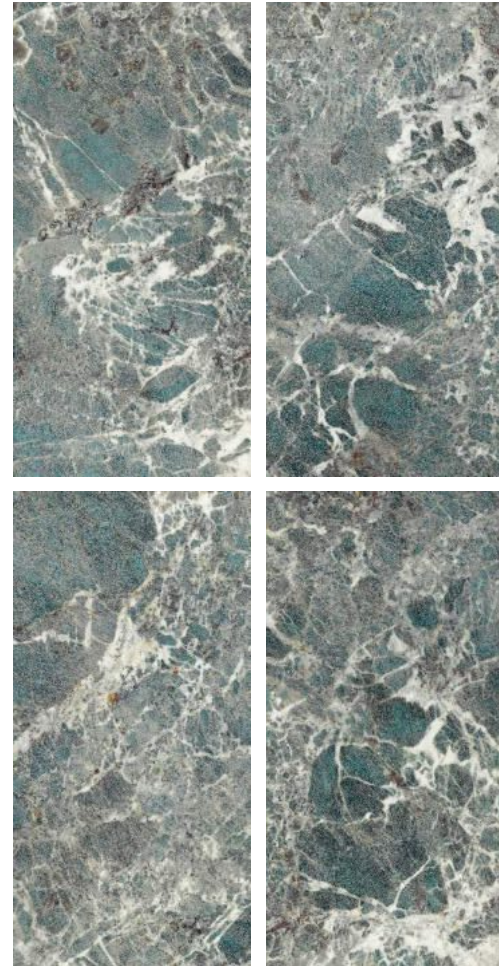

600x
1200mm

GLAZED
VITRIFIED TILES

azure™
CERAMICS

EXTRA
colors

AMAZONITE

Finish | High Gloss
Random | 6 Faces

**AQUALISH
BLUE**

Finish | High Gloss
Random | 4 Faces