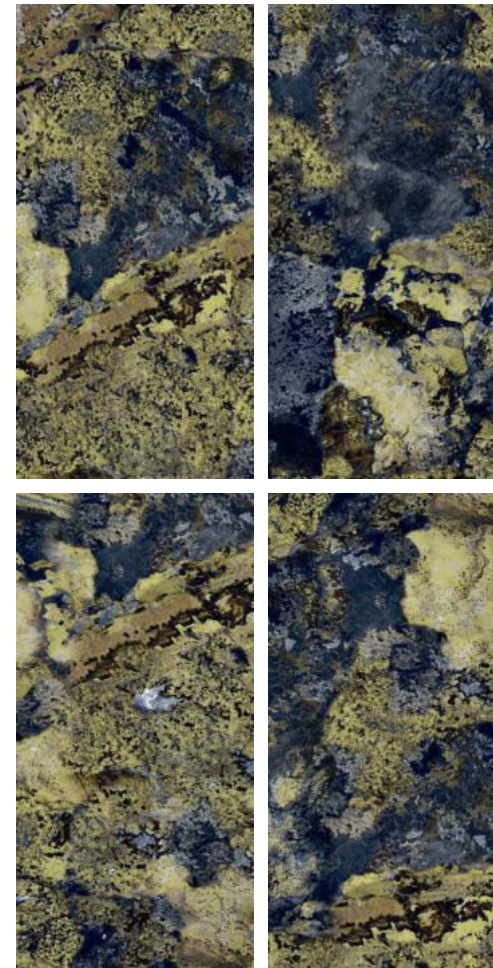

**GLOBAL
GREEN**

Finish | High Gloss
Random | 6 Faces

EXTRA
colors