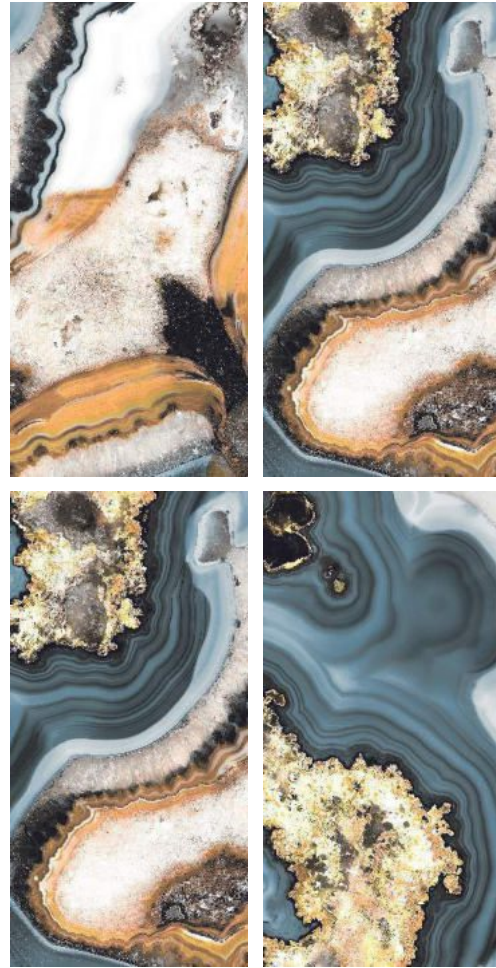

**MAXIMUS  
RED**

Finish | High Gloss  
Random | 3 Faces

600x  
1200mm

GLAZED  
VITRIFIED TILES

**azure**<sup>™</sup>  
CERAMICS

**EXTRA**  
colors

**MONACO  
MULTY**

Finish | High Gloss  
Random | 3 Faces