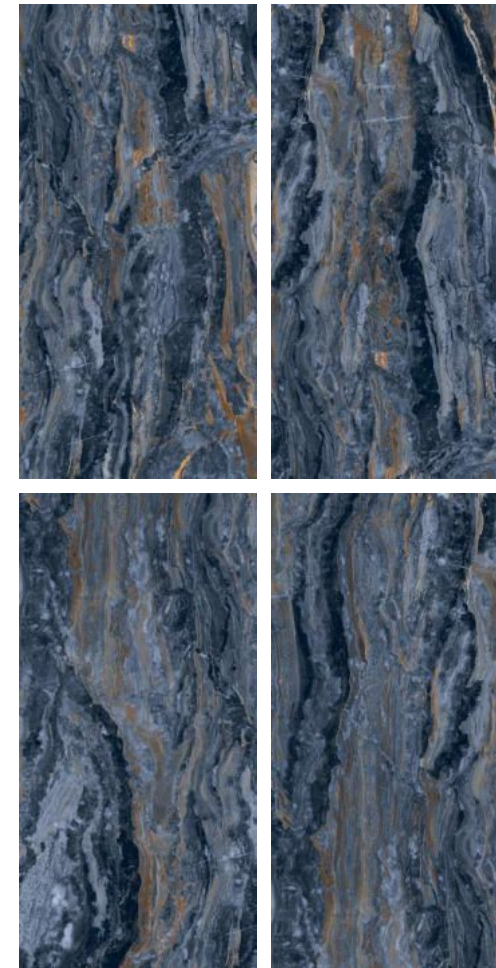

**OROBICO
BLUE**

Finish | High Gloss
Random | 4 Faces