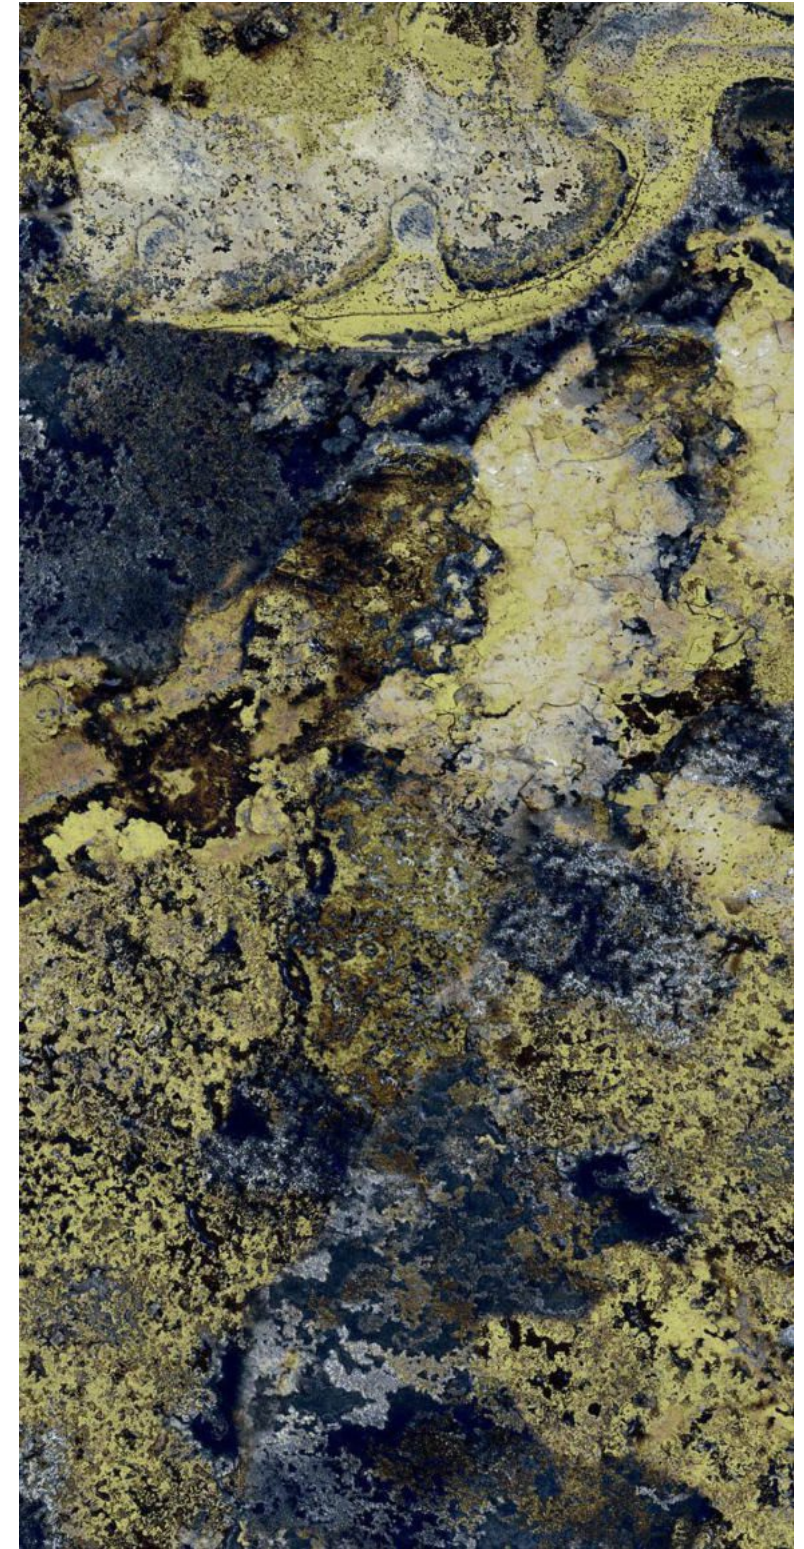

**GLOBAL
GREEN**

Finish | High Gloss
Random | 6 Faces

EXTRA
colors