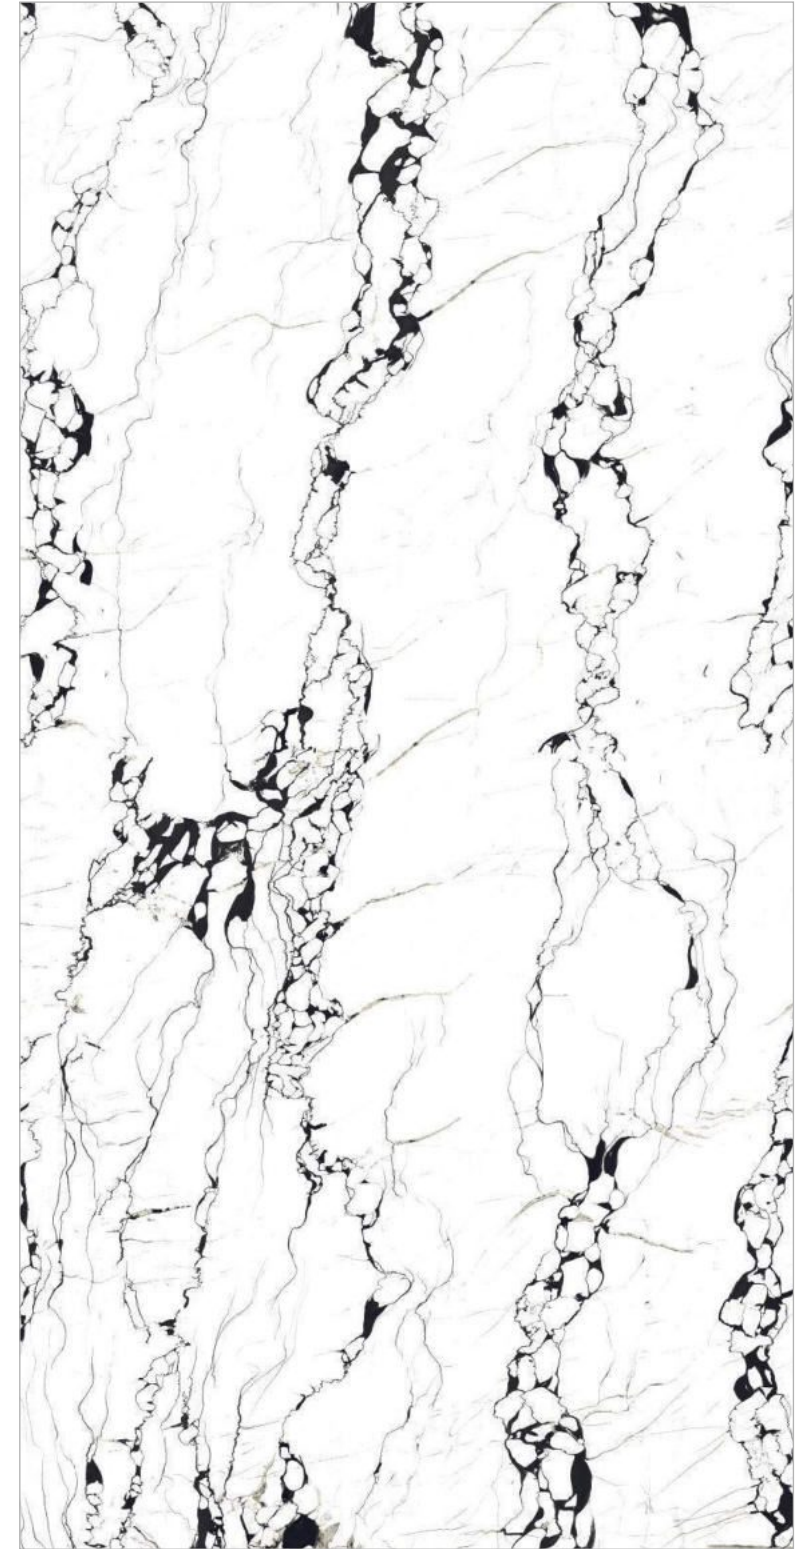

**azure**<sup>™</sup>  
CERAMICS

**PINGVEL  
WHITE**

Finish | High Gloss  
Random | 4 Faces

**PORTORO  
WHITE**

Finish | High Gloss  
Random | 5 Faces

600x  
1200mm

GLAZED  
VITRIFIED TILES

**azure**<sup>™</sup>  
CERAMICS