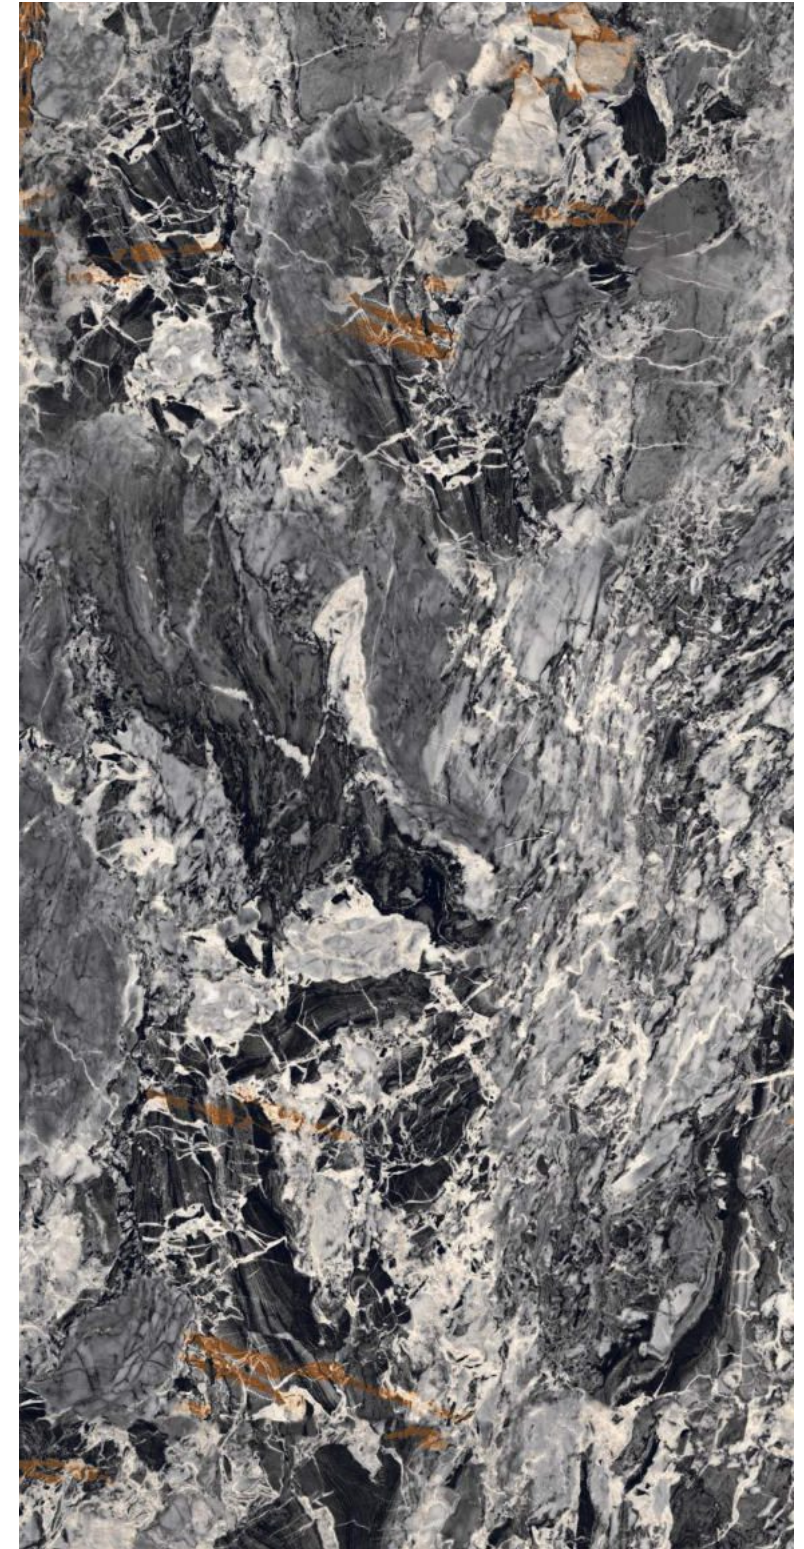

600x
1200mm

GLAZED
VITRIFIED TILES

azure™
CERAMICS

EXTRA
colors

**MONACO
MULTY**

Finish | High Gloss
Random | 3 Faces

**SPANISH
BLACK**

Finish | High Gloss
Random | 3 Faces