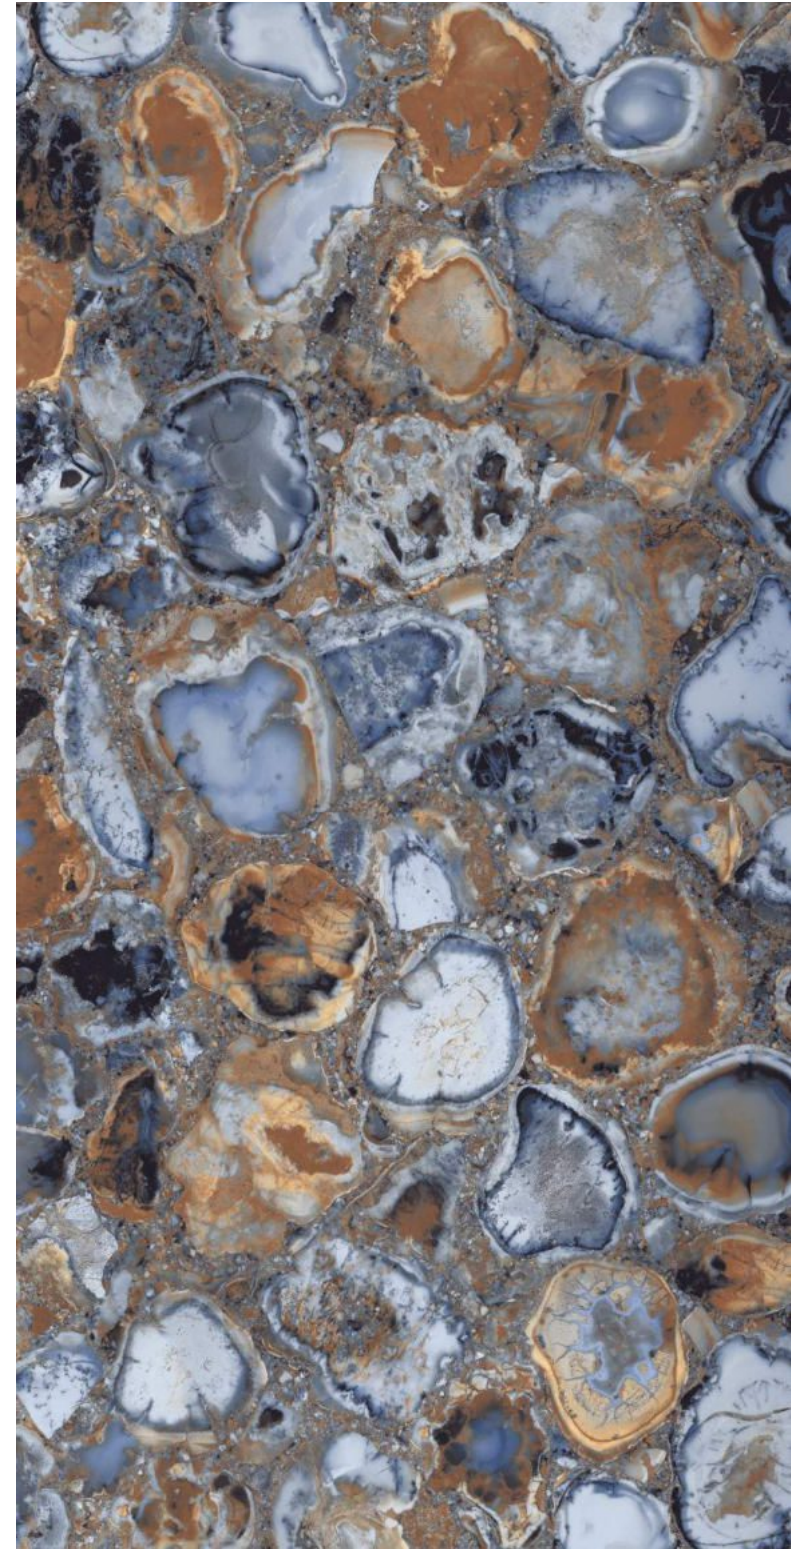

**MAJORCA
SKY**

Finish | High Gloss
Random | 2 Faces