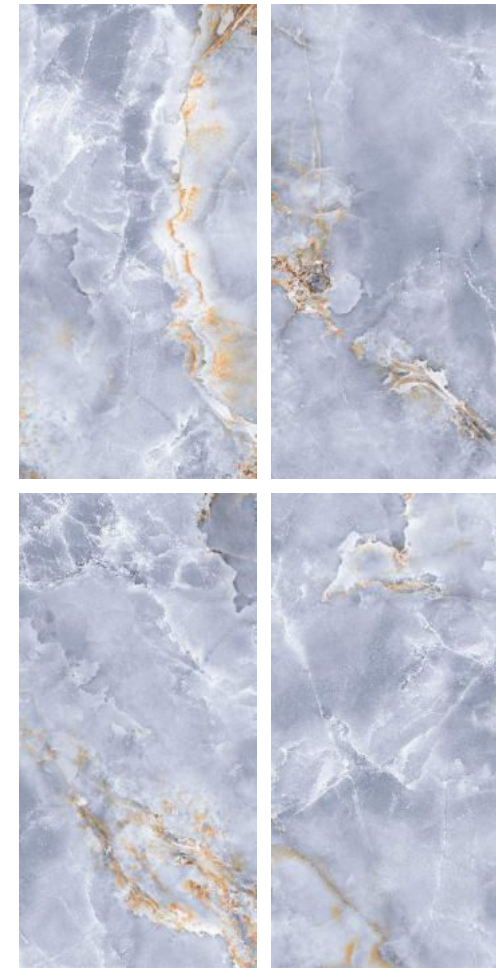

600x
1200mm

GLAZED
VITRIFIED TILES

azure™
CERAMICS

EXTRA
colors

**OCEAN ONYX
TEEL**

Finish | High Gloss
Random | 4 Faces

**OCEAN ONYX
Sky**

Finish | High Gloss
Random | 4 Faces