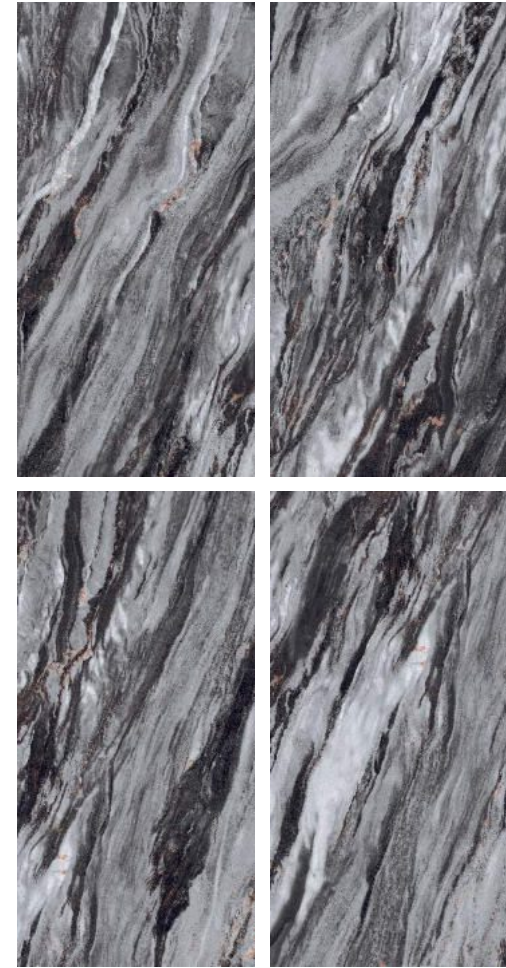

Finish | High Gloss  
Random | 4 Faces

**KUOAT  
TEEL**

Finish | High Gloss  
Random | 4 Faces

**EXTRA**  
colors

600x  
1200mm

GLAZED  
VITRIFIED TILES

**azure**<sup>™</sup>  
CERAMICS

**JOKUL  
GREY**