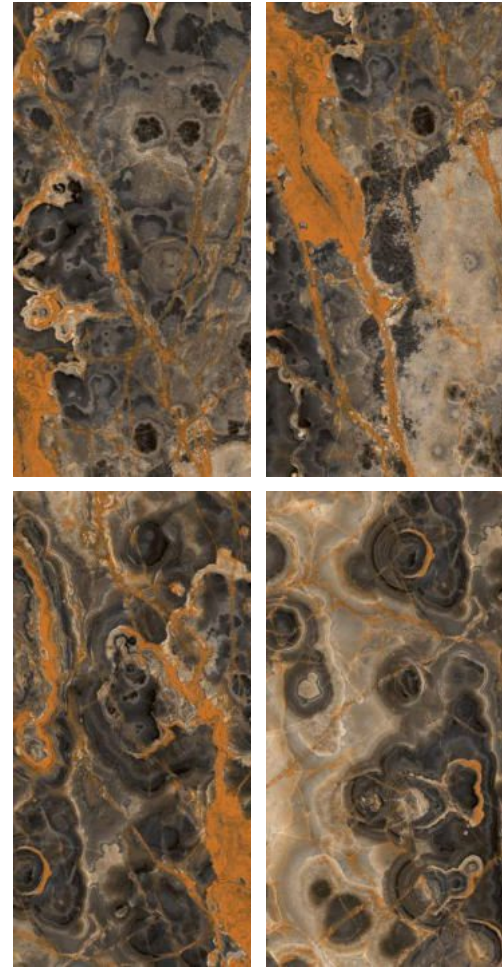

Finish | High Gloss  
Random | 4 Faces

**FLUID  
BLUE**

Finish | High Gloss  
Random | 4 Faces

600x  
1200mm

GLAZED  
VITRIFIED TILES

**azure**<sup>™</sup>  
CERAMICS

**INDORI ONYX  
BROWN**

Finish | High Gloss  
Random | 4 Faces