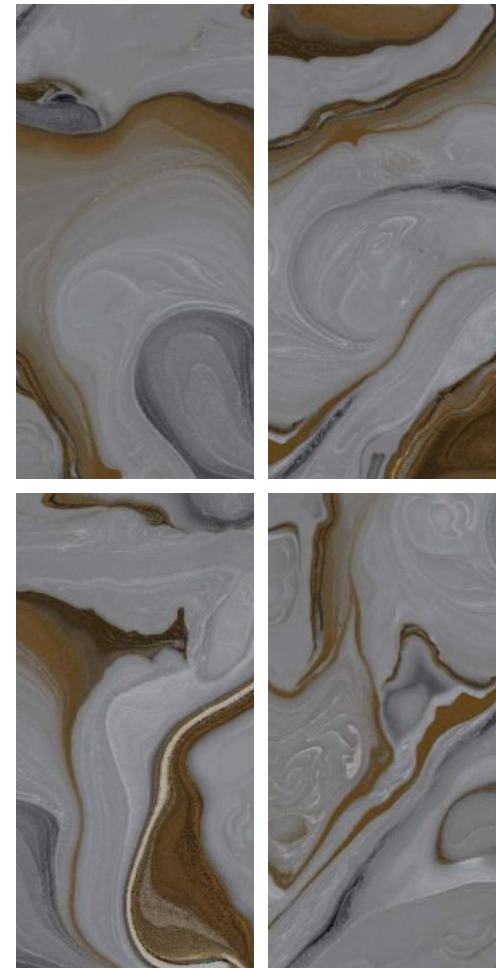

azure<sup>™</sup>  
CERAMICS

600x  
1200mm

GLAZED  
VITRIFIED TILES

**azure**<sup>™</sup>  
CERAMICS

**VOLGA  
BROWN**

Finish | High Gloss  
Random | 4 Faces

**VENEZIA  
LAVA**

Finish | High Gloss  
Random | 4 Faces

600x  
1200mm

GLAZED  
VITRIFIED TILES

**azure**<sup>™</sup>  
CERAMICS

**VIDEY  
COFFEE**

Finish | High Gloss  
Random | 6 Faces

**VIDEY  
BLUE**

Finish | High Gloss  
Random | 6 Faces

600x  
1200mm