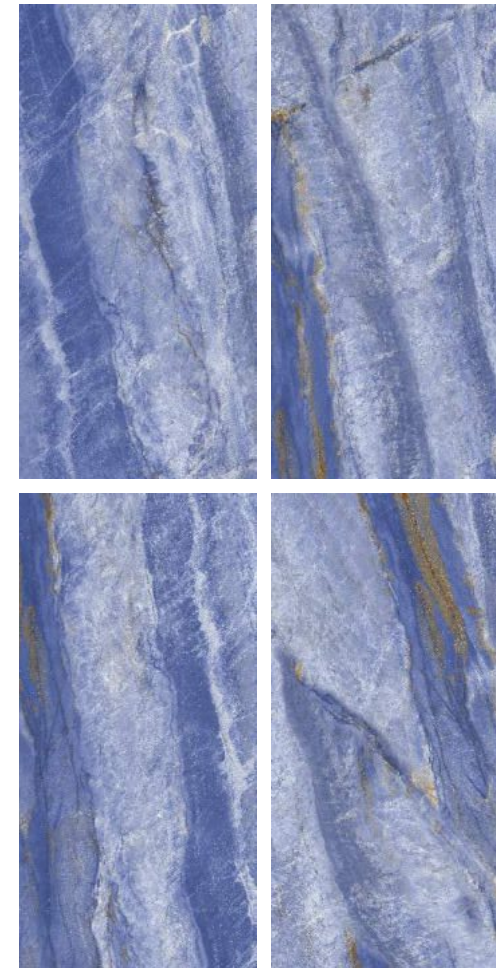

**azure**<sup>™</sup>  
CERAMICS

**EXTRA**  
colors

**AMAZONITE**

Finish | High Gloss  
Random | 6 Faces

**AQUALISH  
BLUE**

Finish | High Gloss  
Random | 4 Faces

600x  
1200mm

GLAZED  
VITRIFIED TILES