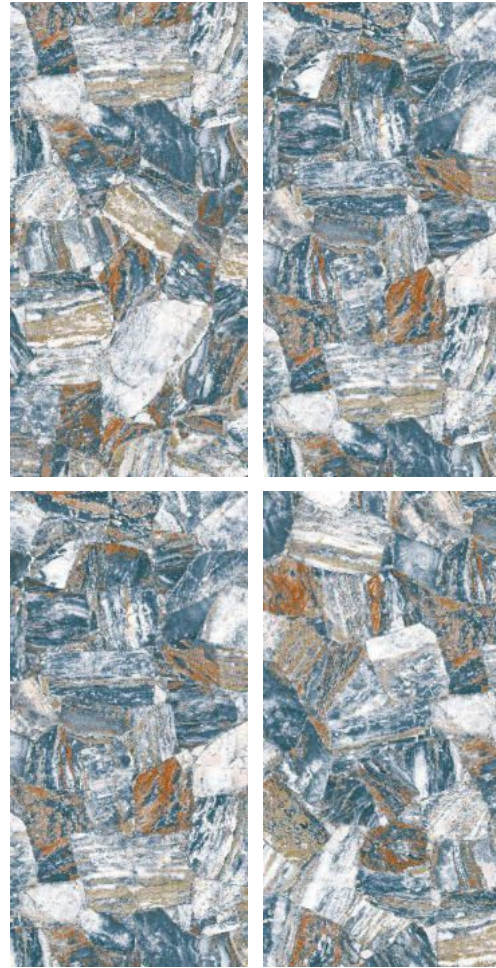

600x
1200mm

GLAZED
VITRIFIED TILES

azure™
CERAMICS

EXTRA
colors

**MAXIMUS
GREEN**

Finish | High Gloss
Random | 3 Faces

**MAXIMUS
RED**

Finish | High Gloss
Random | 3 Faces