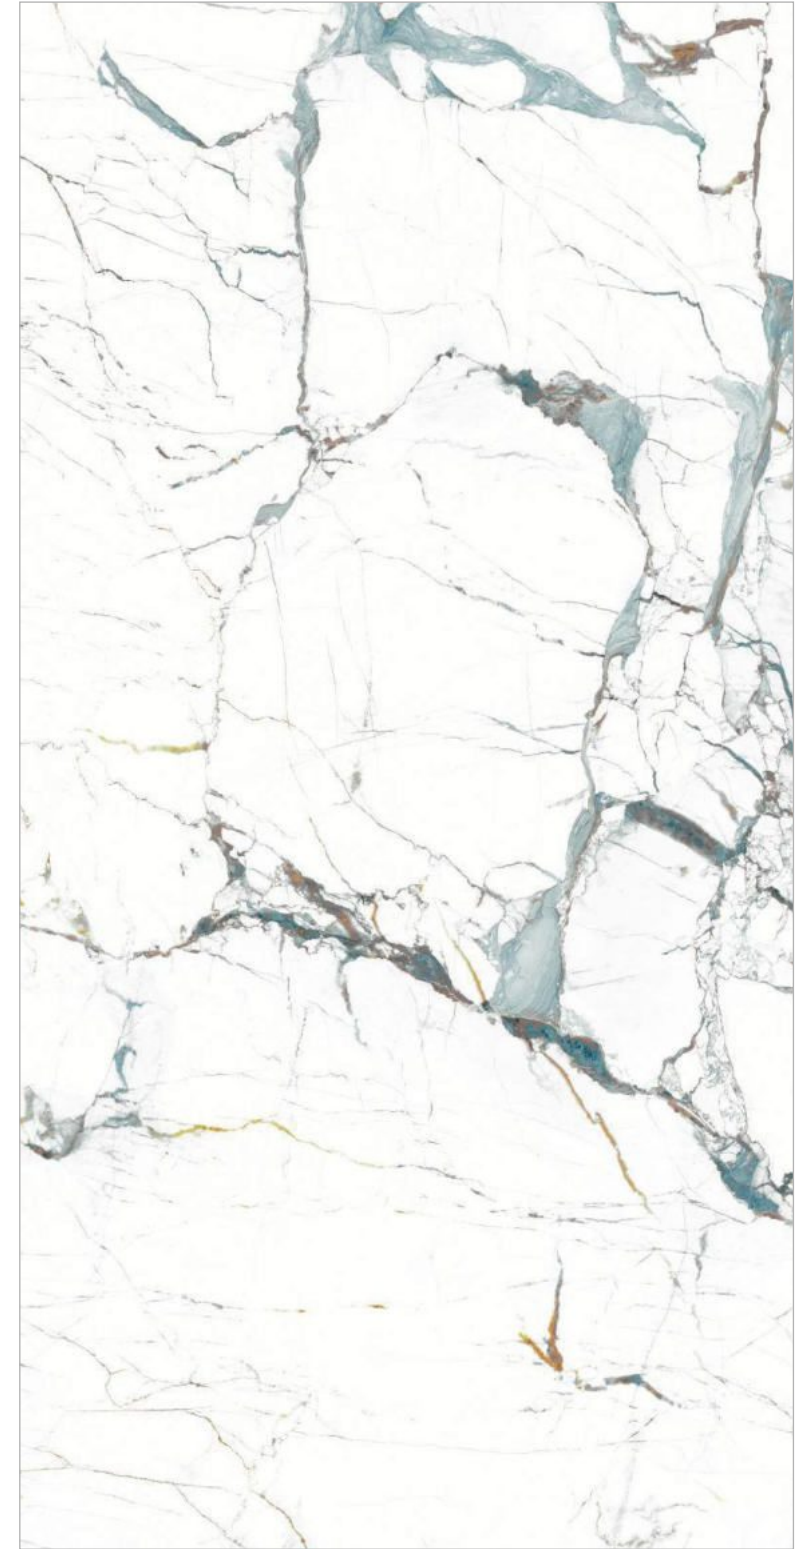

EXTRA
colors

**CAMILIA
RED**

Finish | High Gloss
Random | 4 Faces

**CAMILIA
AQUA**

Finish | High Gloss
Random | 4 Faces

EXTRA
colors