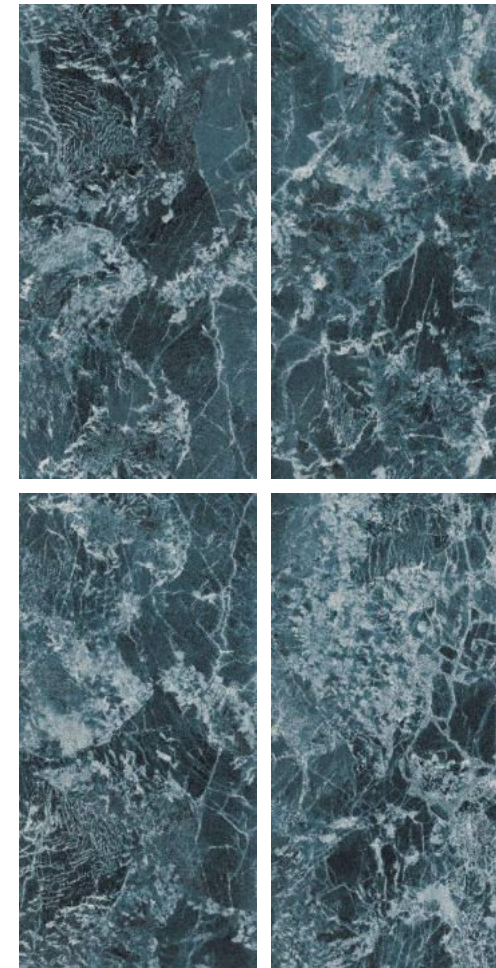

**MARBELLA
TEEL**

Finish | High Gloss
Random | 6 Faces

EXTRA
colors