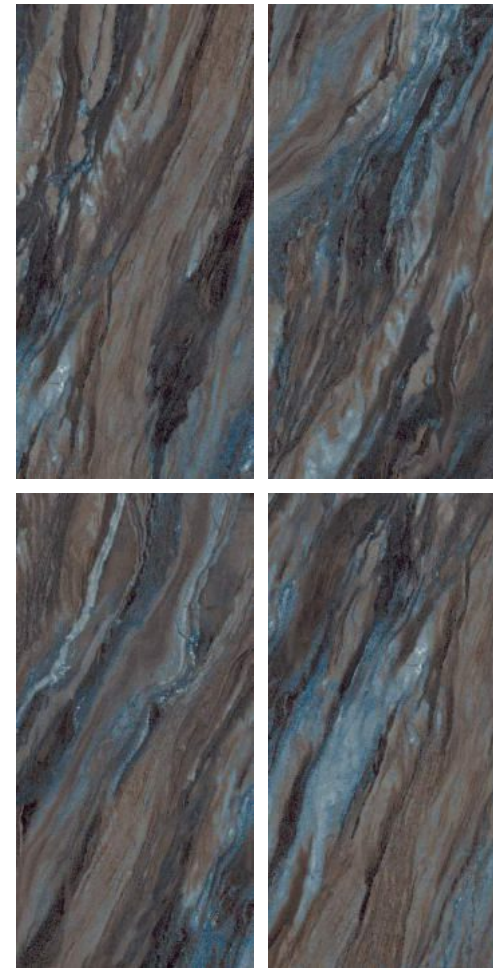

**JOKUL
MULTI**

Finish | High Gloss
Random | 4 Faces

EXTRA
colors