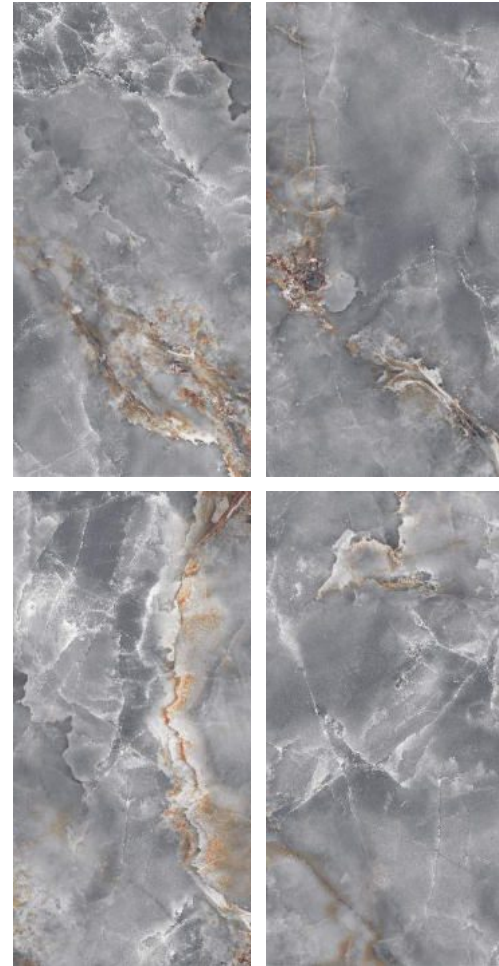

600x
1200mm

GLAZED
VITRIFIED TILES

azure™
CERAMICS