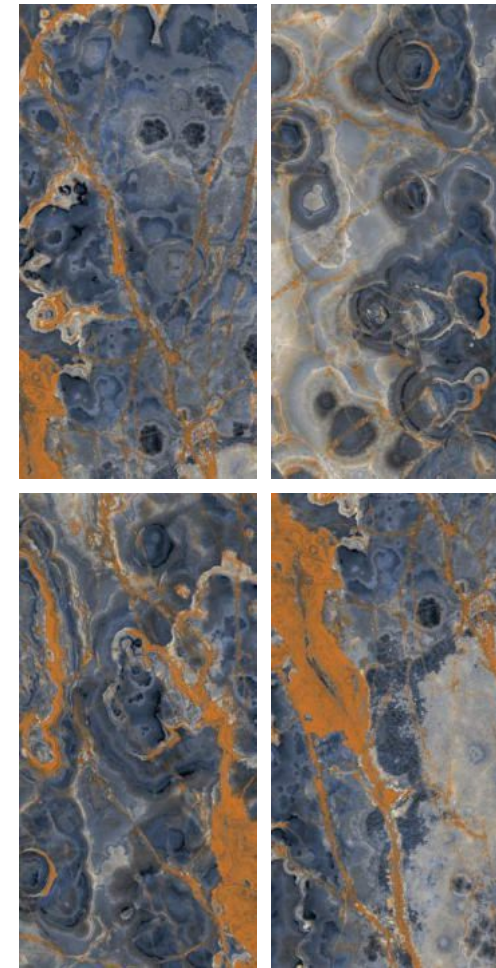

**INDORI ONYX
BLUE**

Finish | High Gloss
Random | 4 Faces