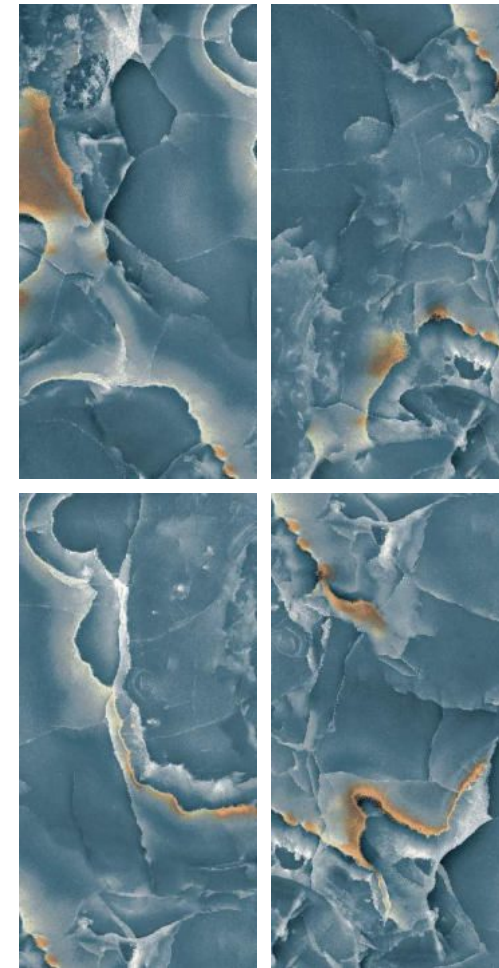

**KUOAT
TEEL**

Finish | High Gloss
Random | 4 Faces

EXTRA
colors