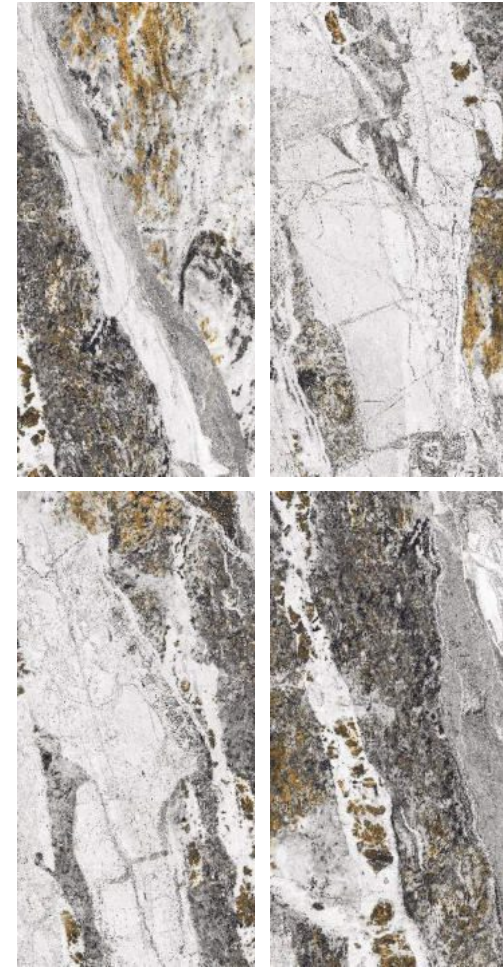

600x
1200mm

GLAZED
VITRIFIED TILES

azure™
CERAMICS