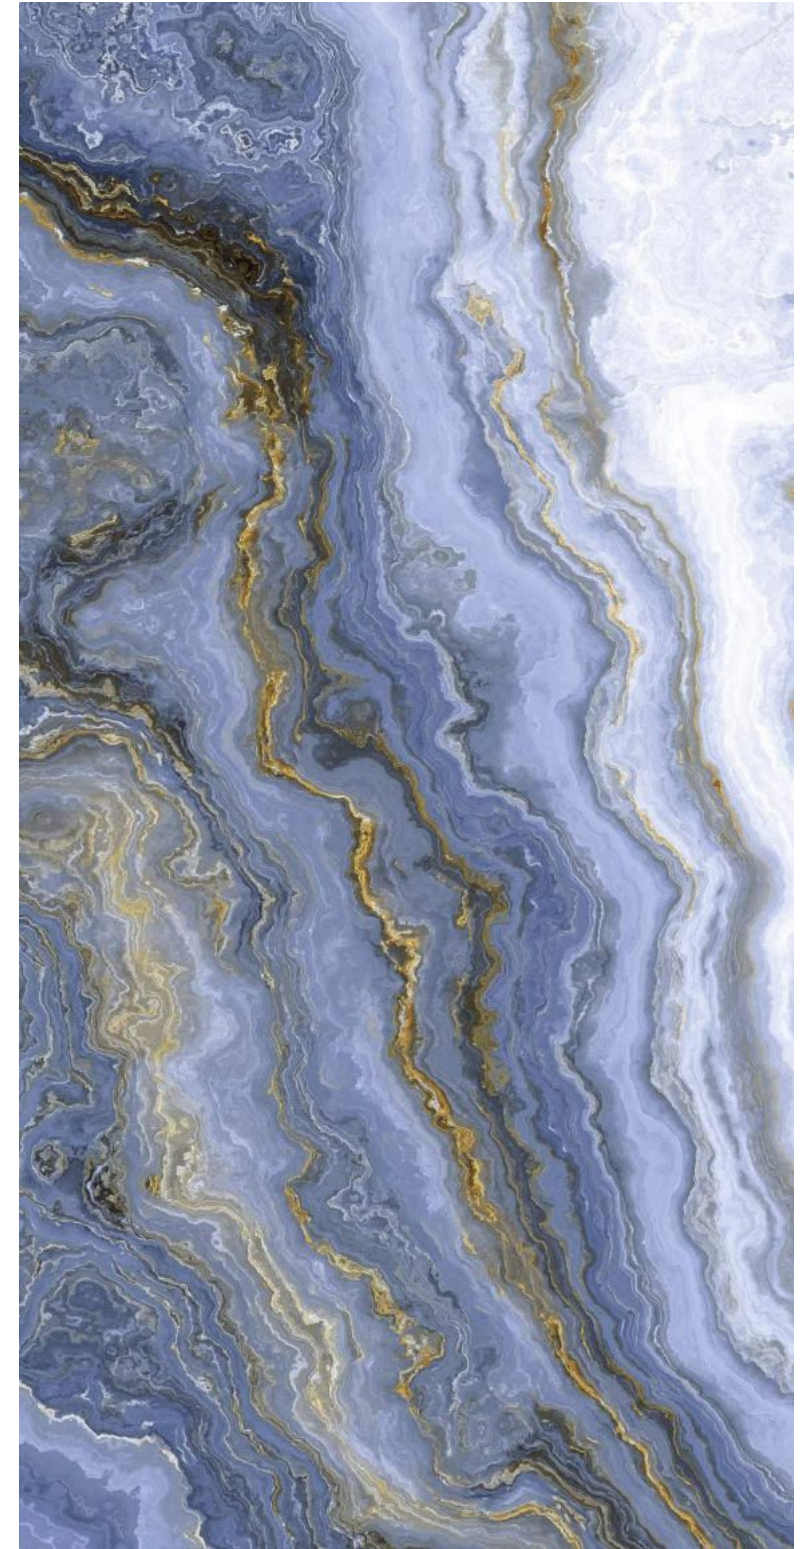

**FLUID
BLUE**

Finish | High Gloss
Random | 4 Faces