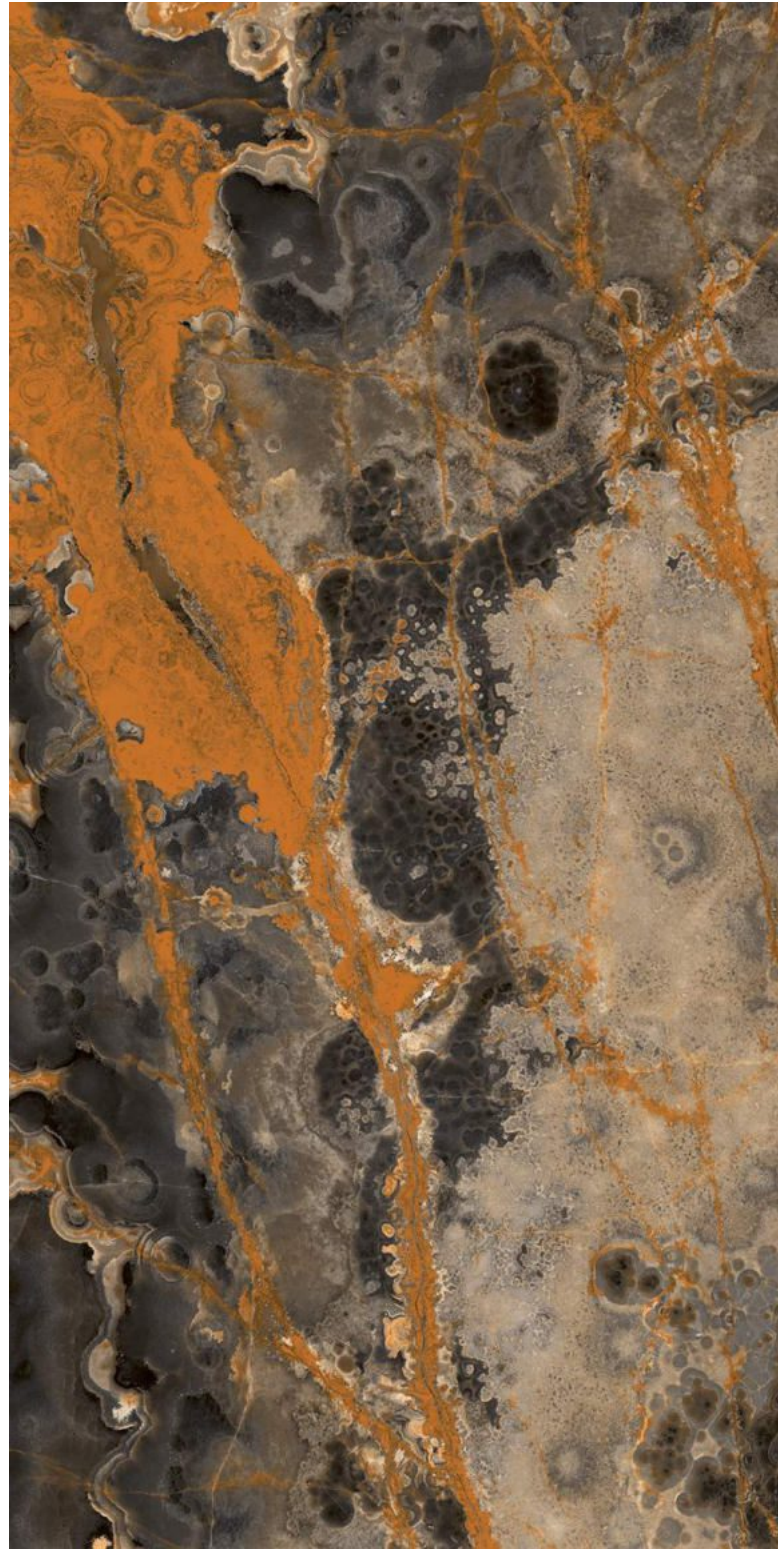

600x
1200mm

GLAZED
VITRIFIED TILES

azure™
CERAMICS