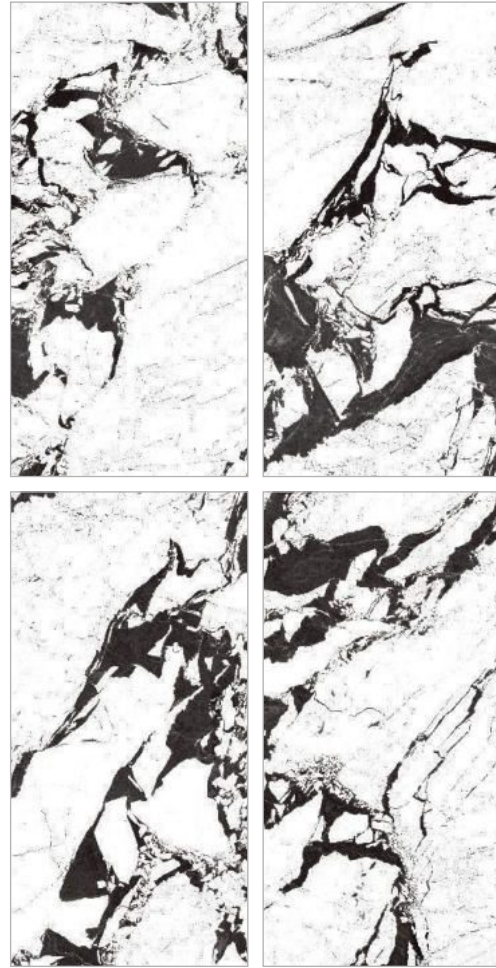

600x
1200mm

GLAZED
VITRIFIED TILES

azure™
CERAMICS

**PINGVEL
WHITE**

Finish | High Gloss
Random | 4 Faces

**PORTORO
WHITE**

Finish | High Gloss
Random | 5 Faces