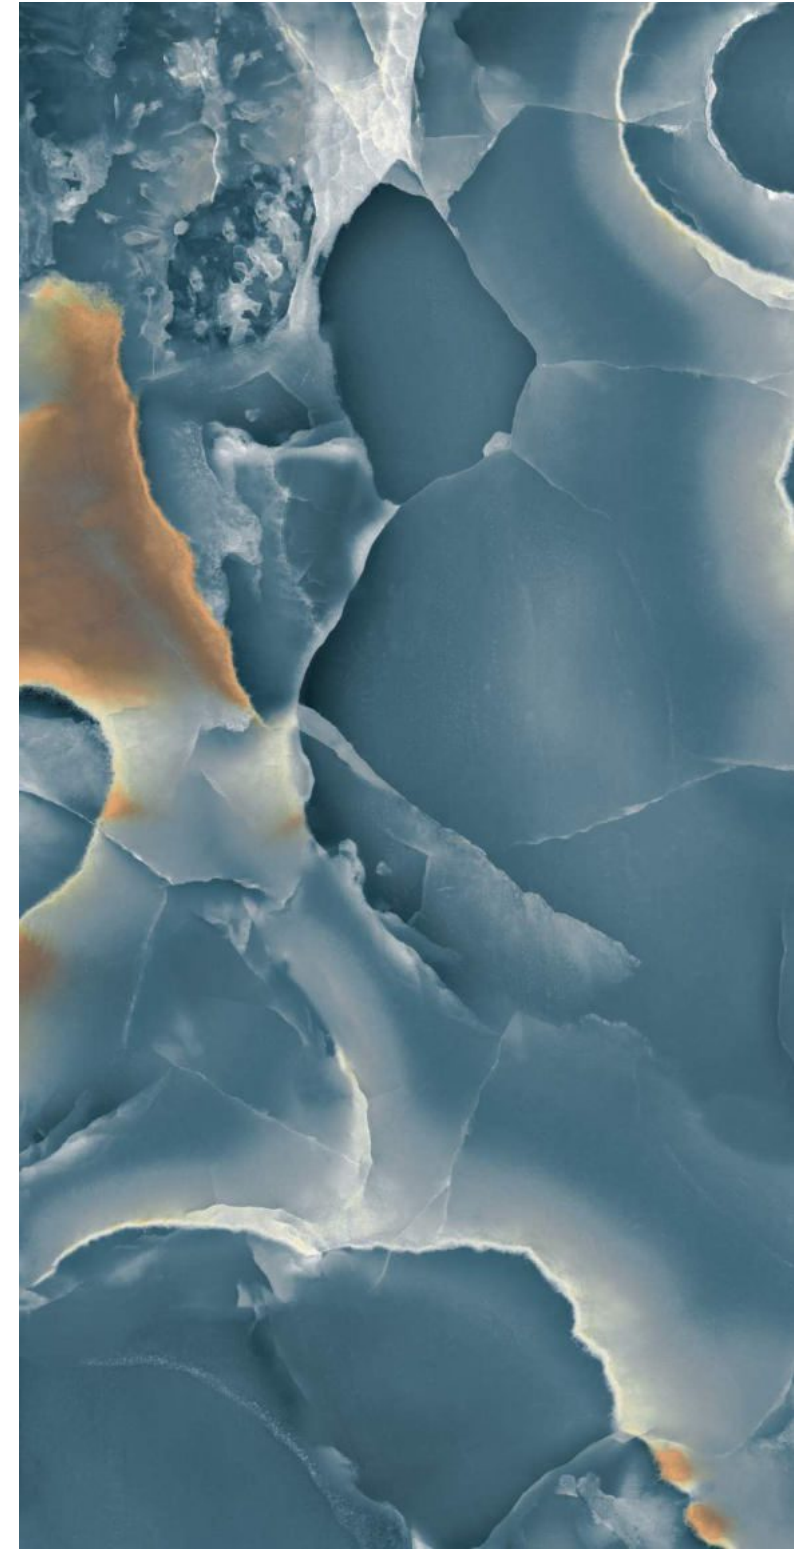

**KUOAT
TEEL**

Finish | High Gloss
Random | 4 Faces

EXTRA
colors