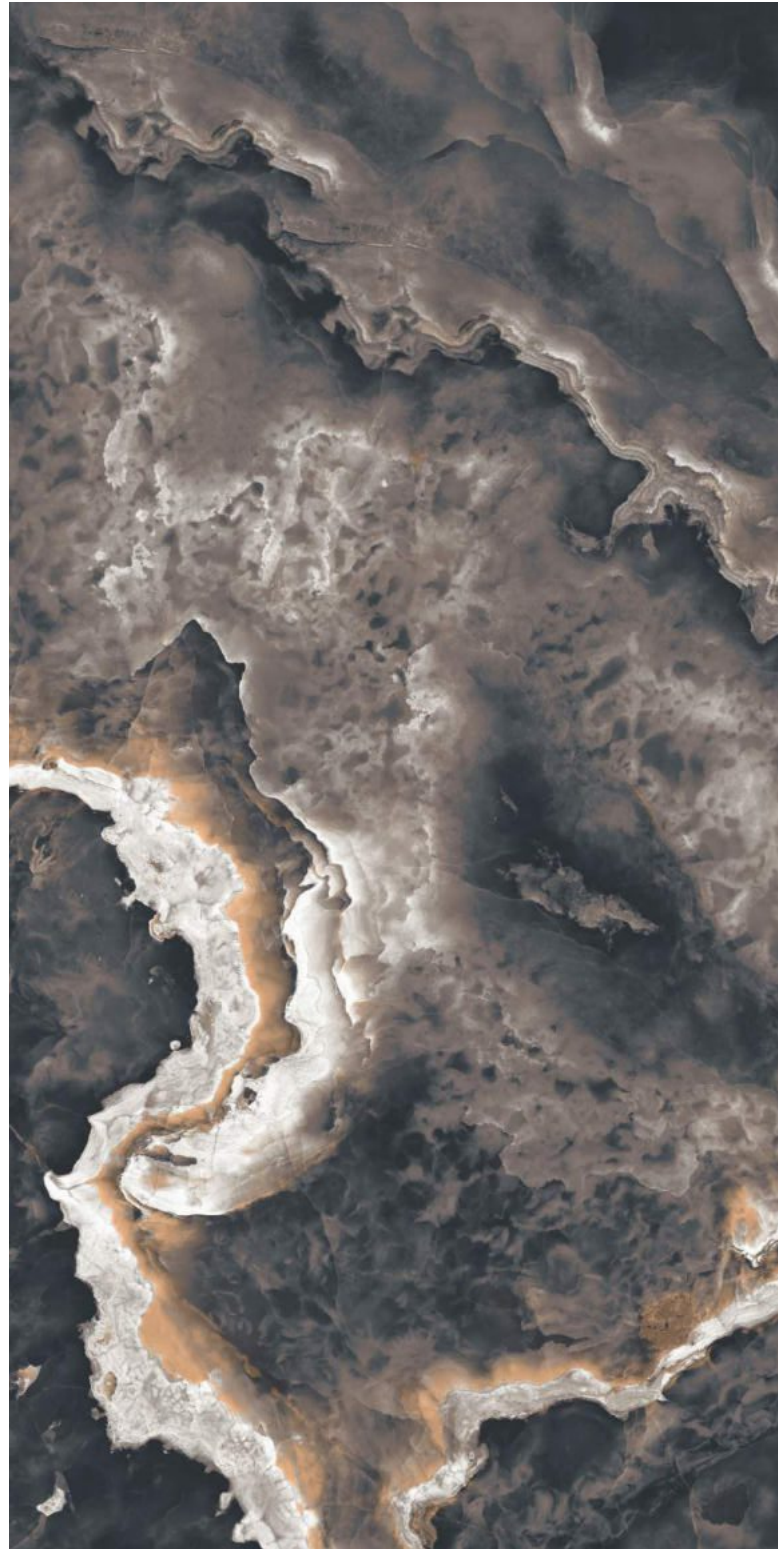

600x
1200mm

GLAZED
VITRIFIED TILES

azure™
CERAMICS