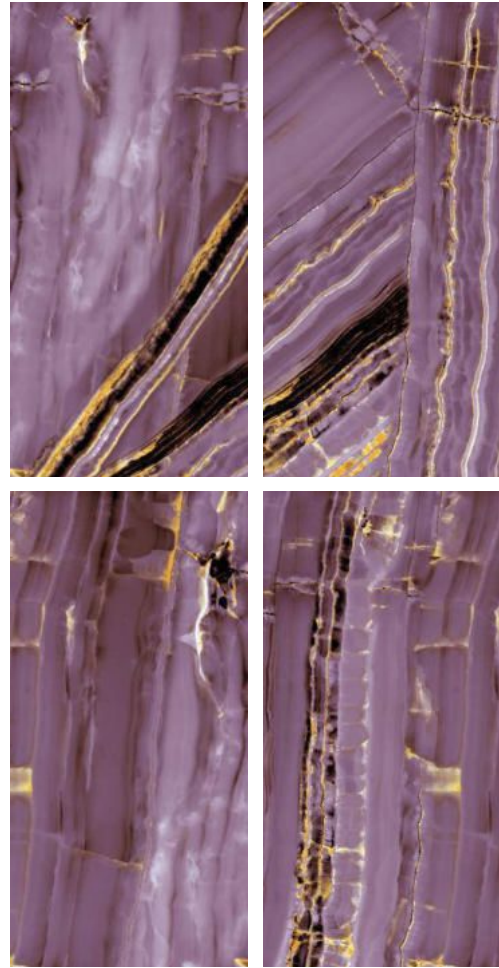

600x
1200mm

GLAZED
VITRIFIED TILES

azure™
CERAMICS