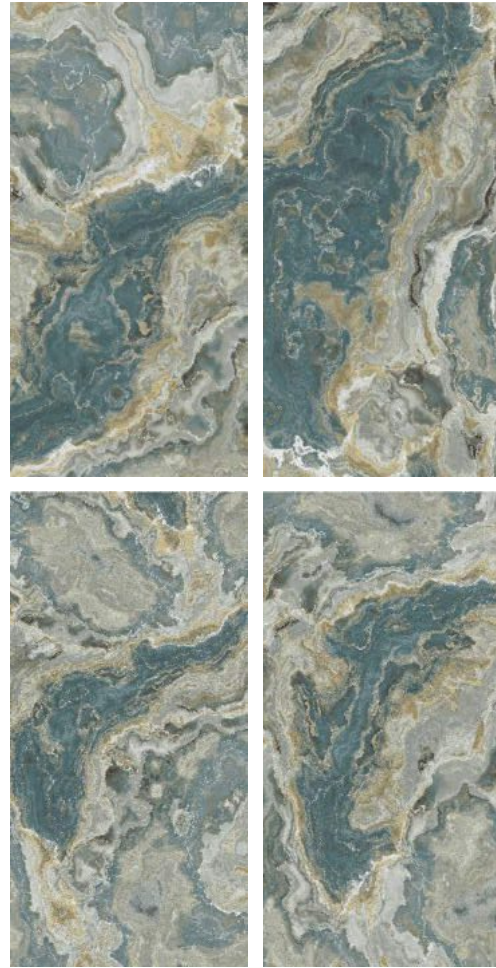

600x
1200mm

GLAZED
VITRIFIED TILES

azure™
CERAMICS

EXTRA
colors

**AIZHU
TEEL**

Finish | High Gloss
Random | 4 Faces

**ALASKA
NATURAL**

Finish | High Gloss
Random | 5 Faces