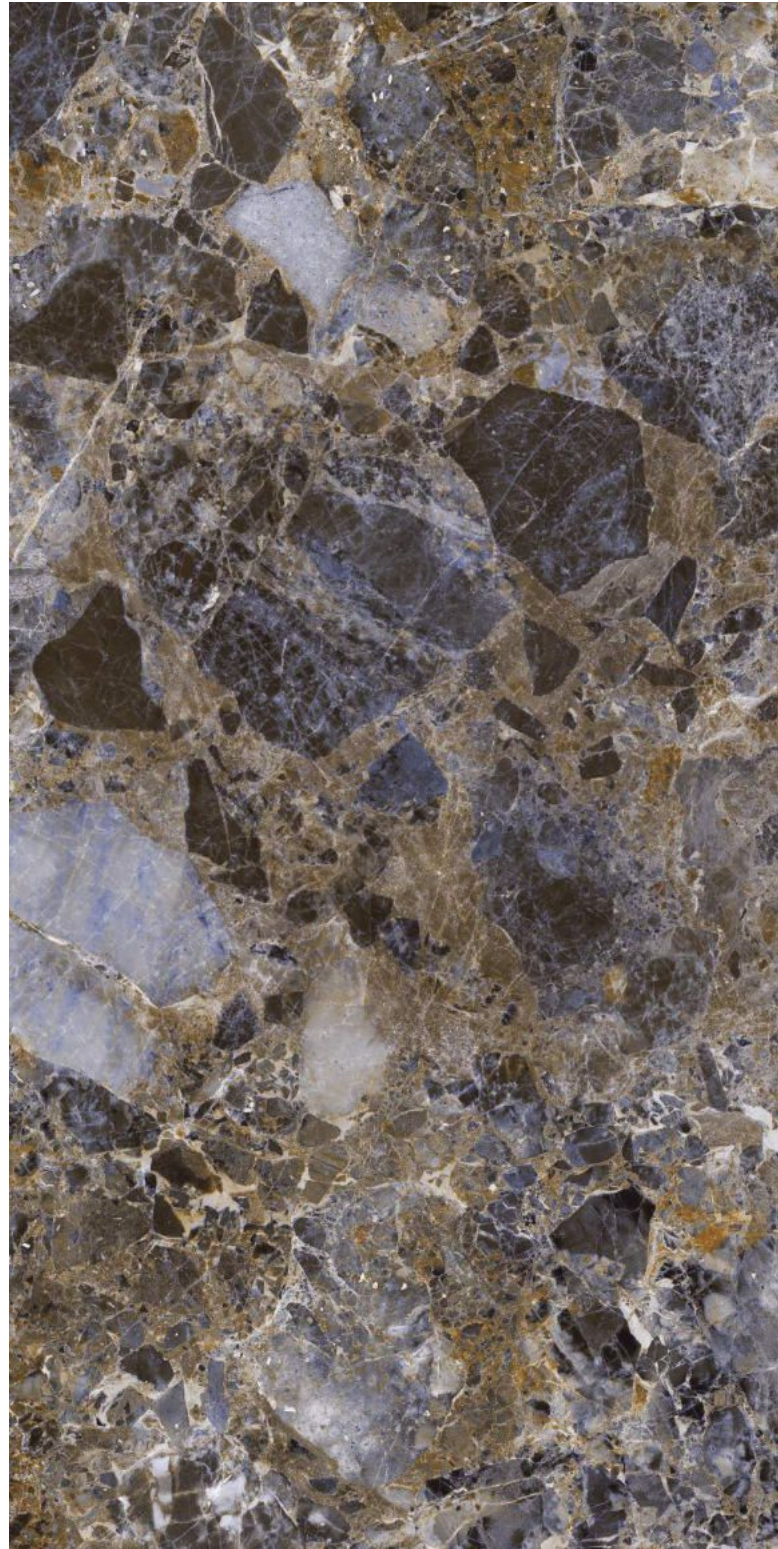

Finish | High Gloss  
Random | 4 Faces

**JOKUL  
MULTI**

Finish | High Gloss  
Random | 4 Faces

**EXTRA**  
colors

600x  
1200mm

GLAZED  
VITRIFIED TILES

**azure**<sup>™</sup>  
CERAMICS

**LANJEMPRA  
NATURAL**