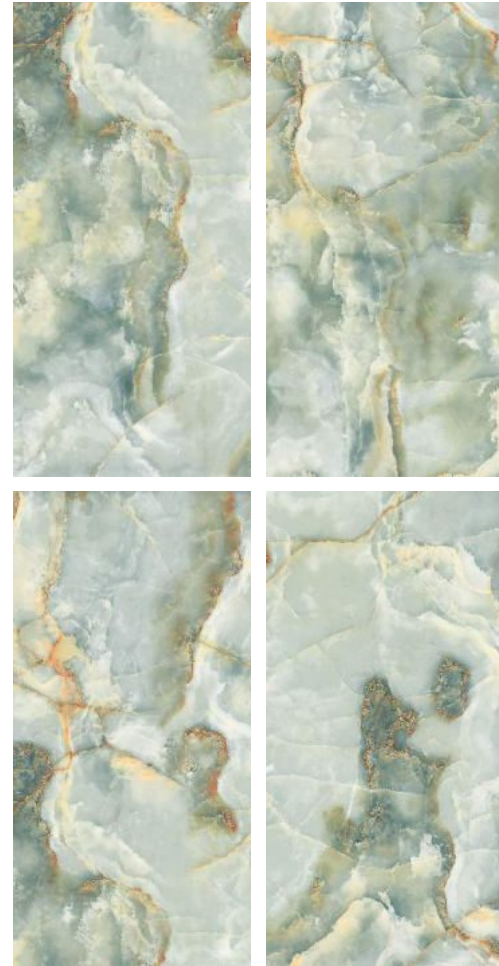

600x
1200mm

GLAZED
VITRIFIED TILES

azure™
CERAMICS