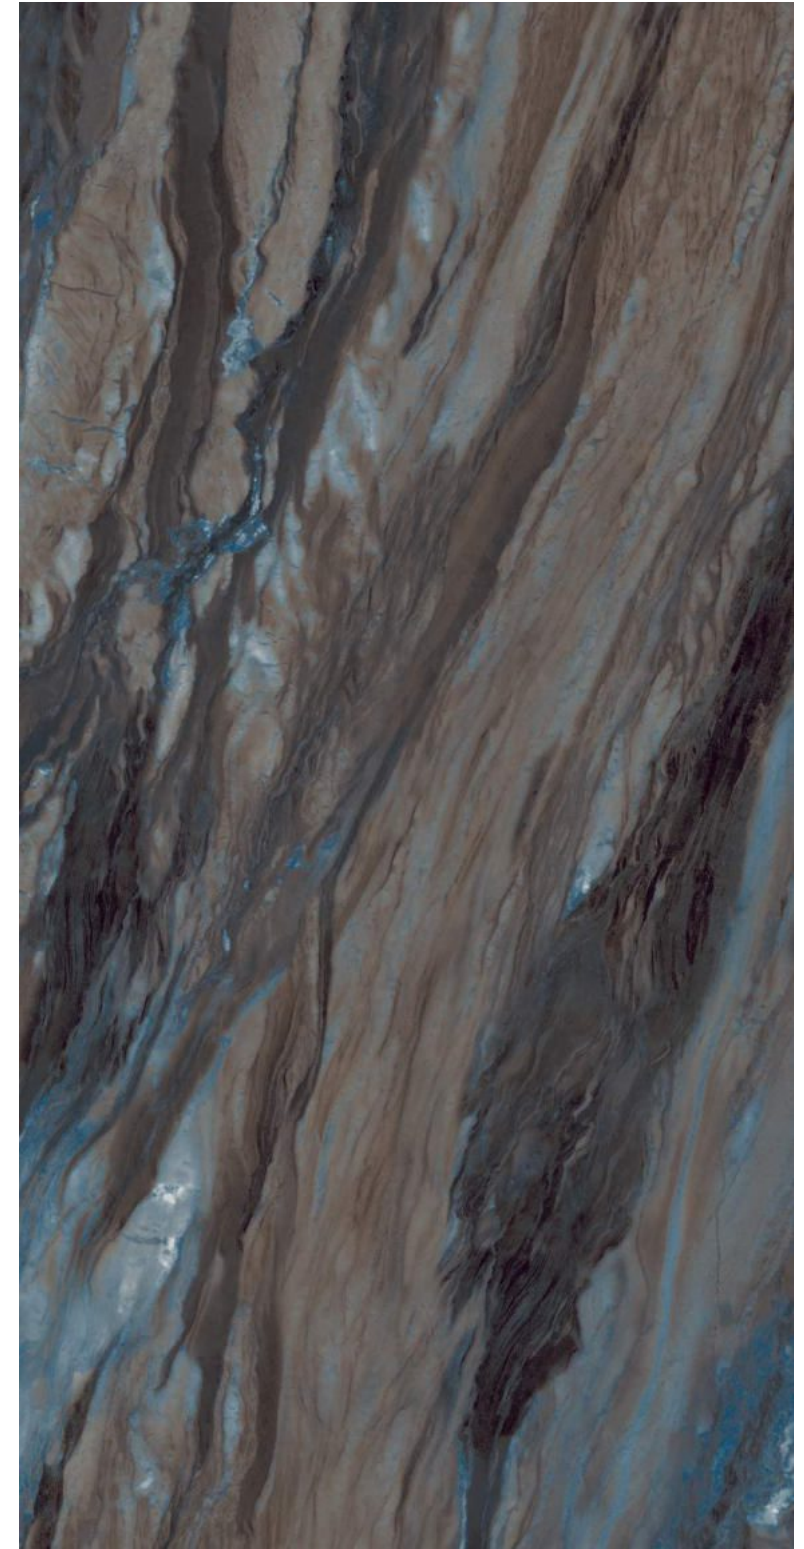

**JOKUL
MULTI**

Finish | High Gloss
Random | 4 Faces

EXTRA
colors