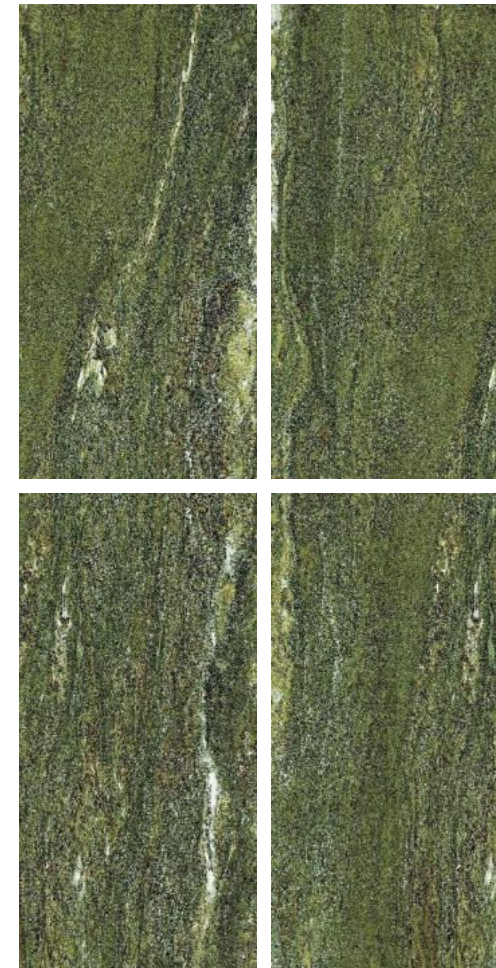

**azure**<sup>™</sup>  
CERAMICS

**OREO  
BLACK**

Finish | High Gloss  
Random | 4 Faces

**OREO  
GREEN**

Finish | High Gloss  
Random | 4 Faces

**EXTRA**  
colors

600x  
1200mm

GLAZED  
VITRIFIED TILES