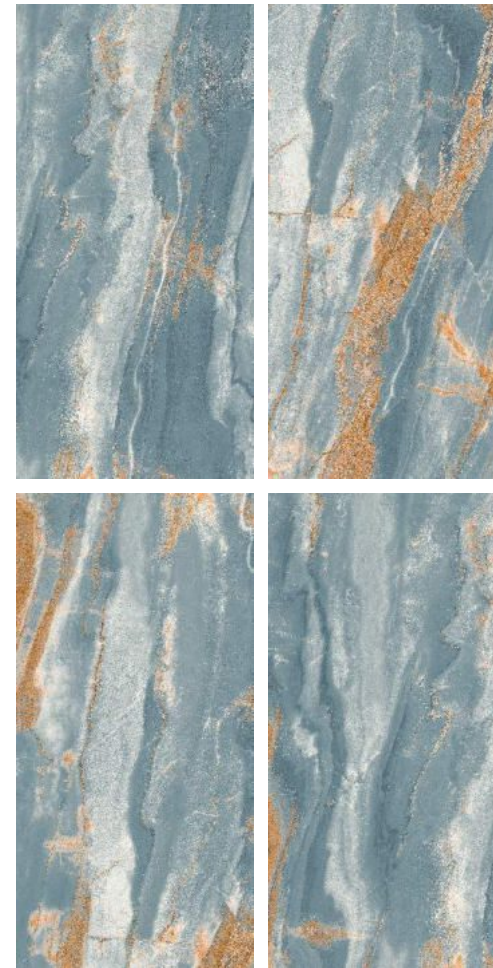

GLAZED  
VITRIFIED TILES

**azure**<sup>™</sup>  
CERAMICS

**EXTRA**  
colors

**PRESIDENT  
PURPLE**

Finish | High Gloss  
Random | 4 Faces

**THUNDER  
AQUA**

Finish | High Gloss  
Random | 4 Faces

**EXTRA**  
colors