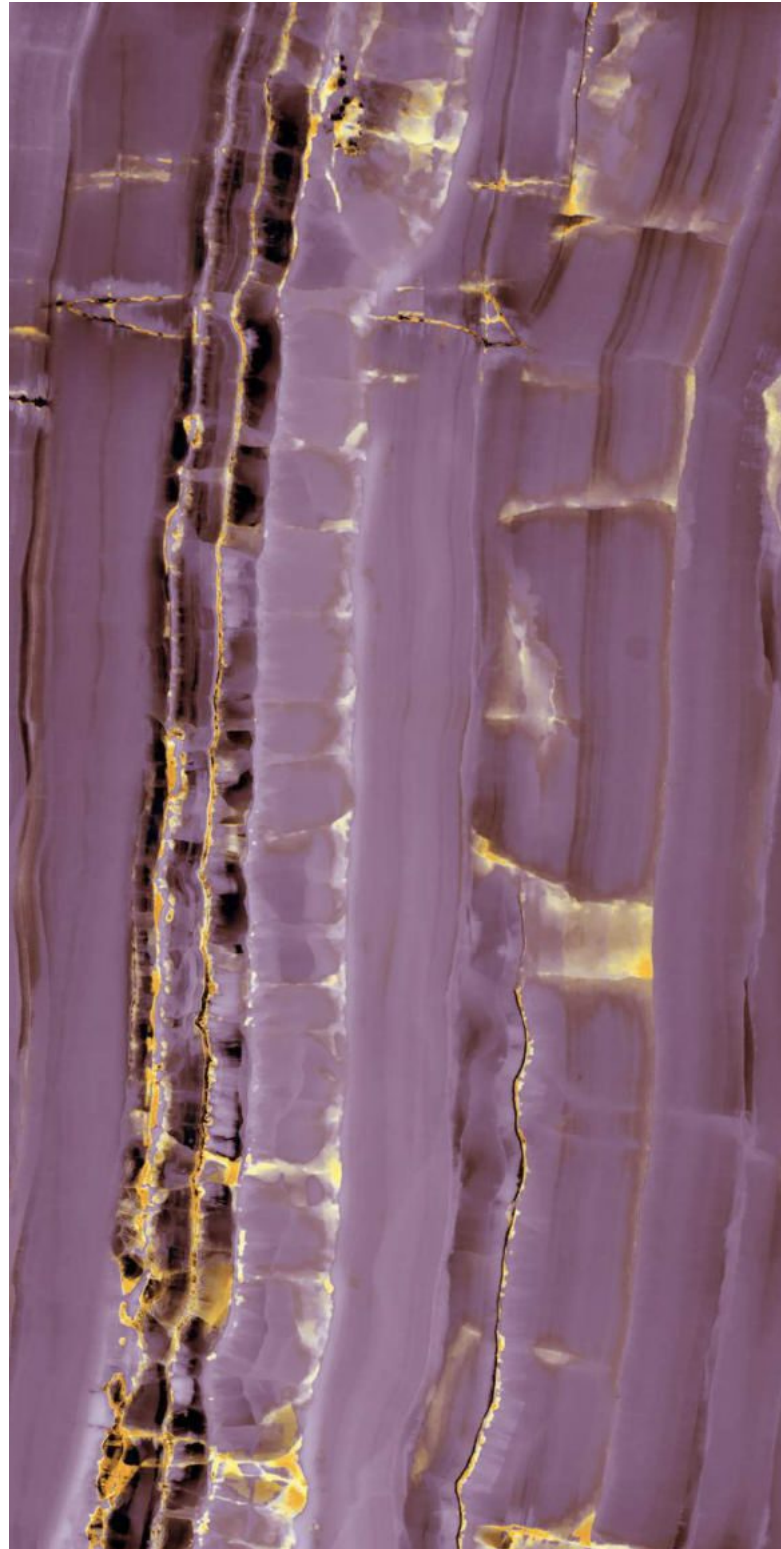

600x
1200mm

GLAZED
VITRIFIED TILES

azure™
CERAMICS