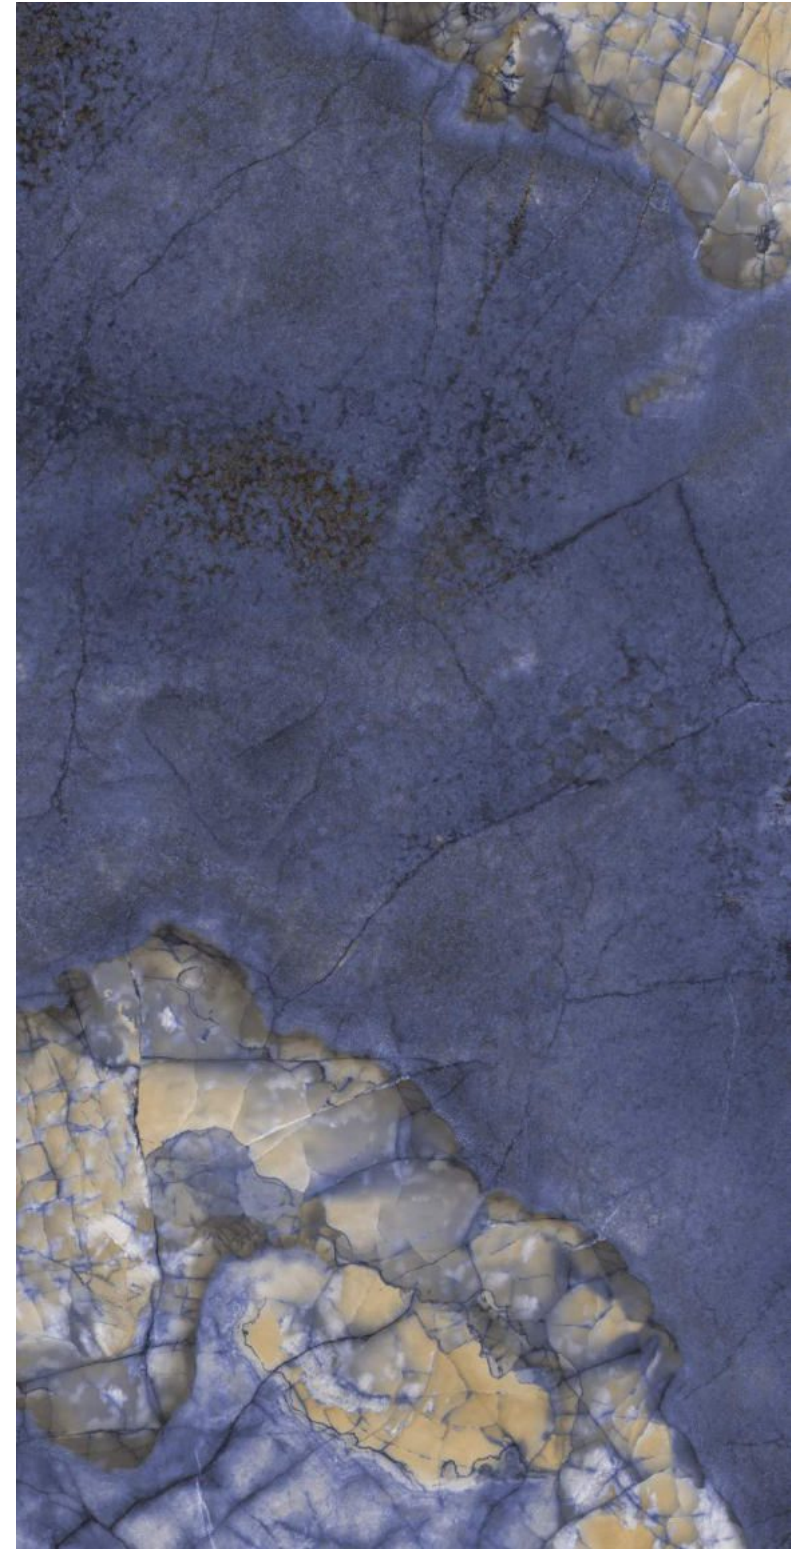

600x  
1200mm

GLAZED  
VITRIFIED TILES

**azure**<sup>™</sup>  
CERAMICS

**VIDEY  
COFFEE**

Finish | High Gloss  
Random | 6 Faces

**VIDEY  
BLUE**

Finish | High Gloss  
Random | 6 Faces

600x  
1200mm