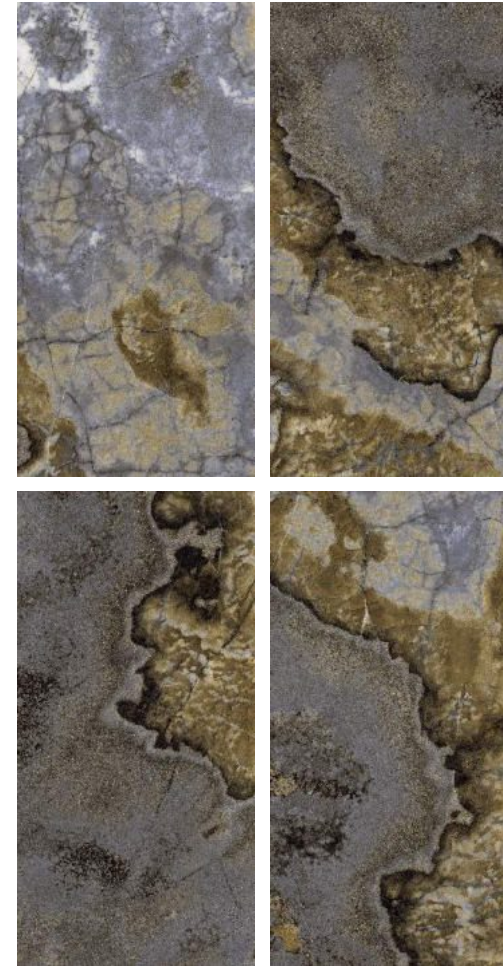

600x
1200mm

GLAZED
VITRIFIED TILES

azure™
CERAMICS