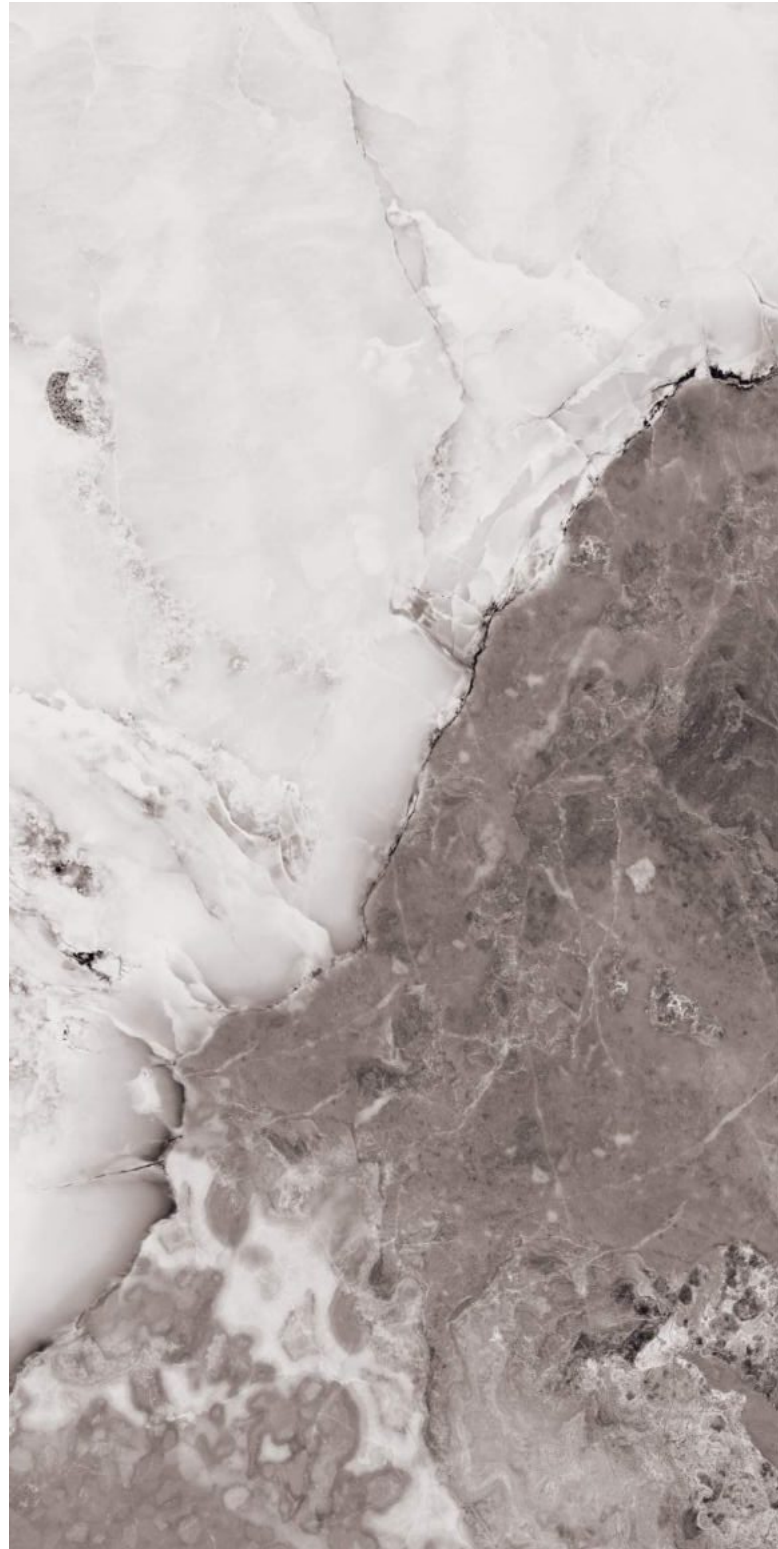

600x
1200mm

GLAZED
VITRIFIED TILES

azure™
CERAMICS