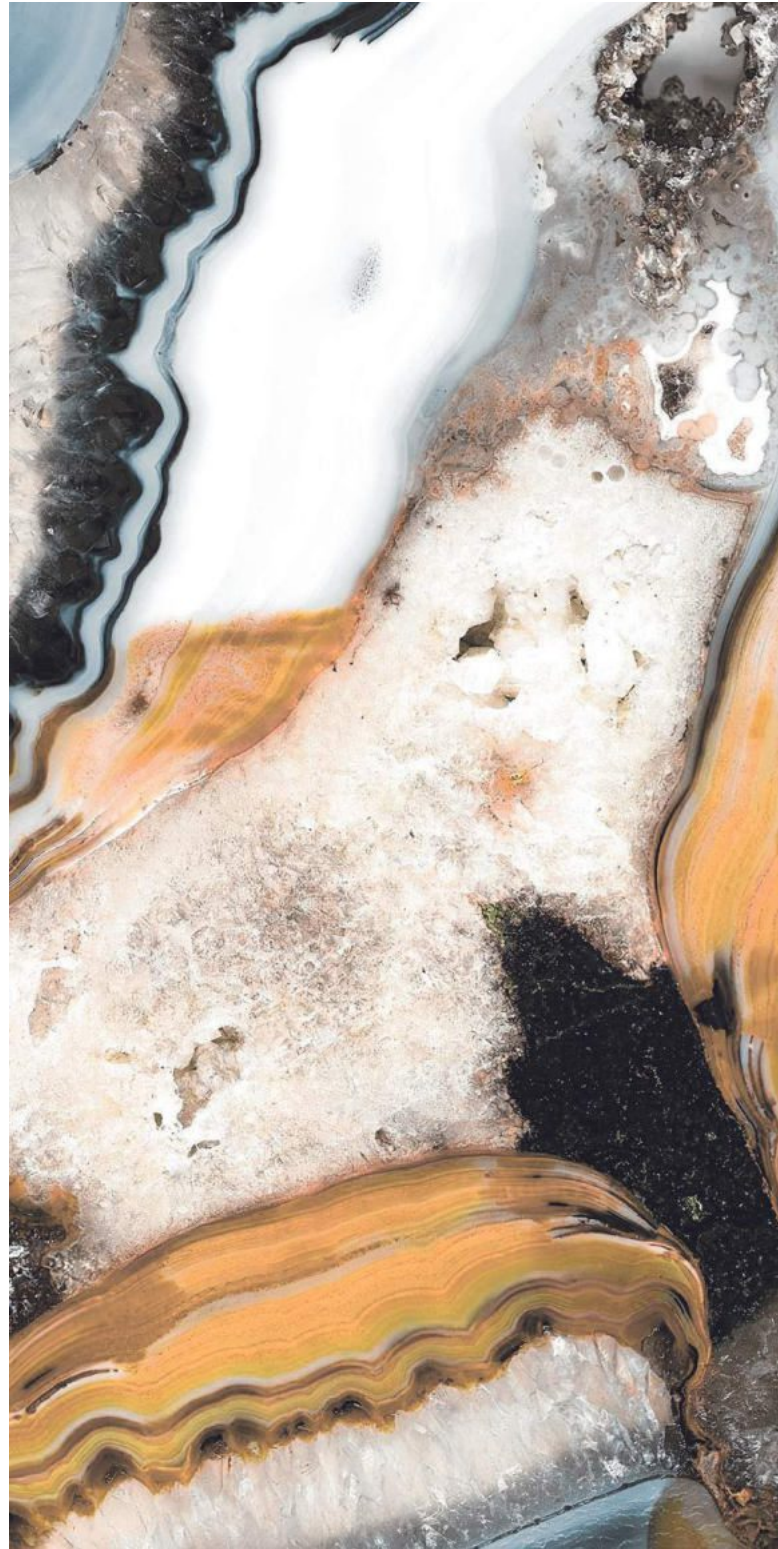

600x
1200mm

GLAZED
VITRIFIED TILES

azure™
CERAMICS

EXTRA
colors

**MONACO
MULTY**

Finish | High Gloss
Random | 3 Faces

**SPANISH
BLACK**

Finish | High Gloss
Random | 3 Faces