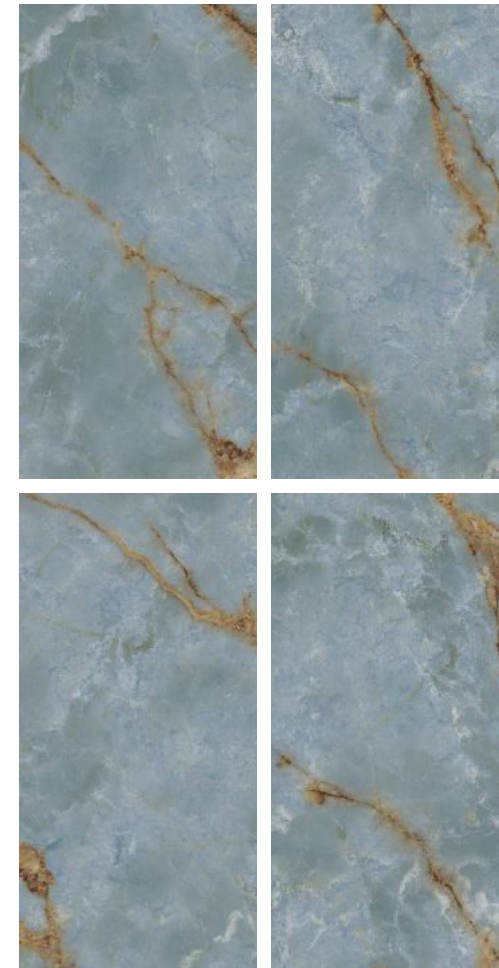

Finish | High Gloss  
Random | 4 Faces

**EXTRA**  
colors

**azure**  
CERAMICS

Preview Of CINOVA TAUPE

600x  
1200mm

GLAZED  
VITRIFIED TILES

**azure**<sup>™</sup>  
CERAMICS

**ELIGIANT  
SKY**