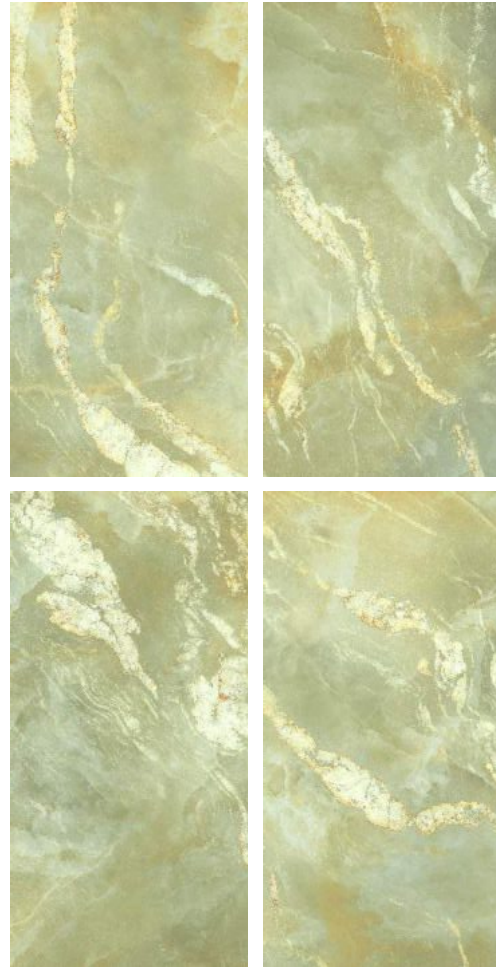

**azure**<sup>™</sup>  
CERAMICS

**EXTRA**  
colors

**BREEZY  
LIME**

Finish | High Gloss  
Random | 6 Faces

**BLACK  
PANDA**

Finish | High Gloss  
Random | 4 Faces

600x  
1200mm

GLAZED  
VITRIFIED TILES