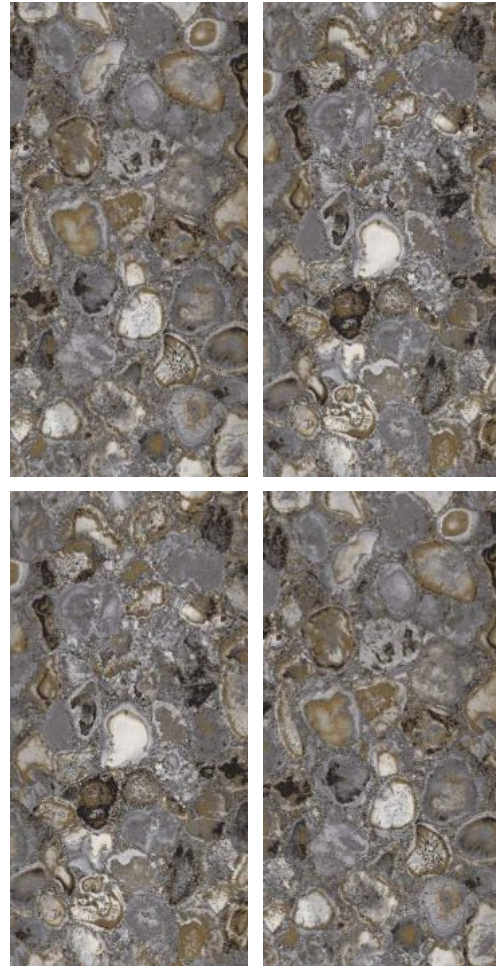

Finish | High Gloss  
Random | 4 Faces

**MAJORCA  
BLACK**

Finish | High Gloss  
Random | 2 Faces

600x  
1200mm

GLAZED  
VITRIFIED TILES

**azure**<sup>™</sup>  
CERAMICS

**MAJORCA  
FLANNEL**

Finish | High Gloss  
Random | 2 Faces