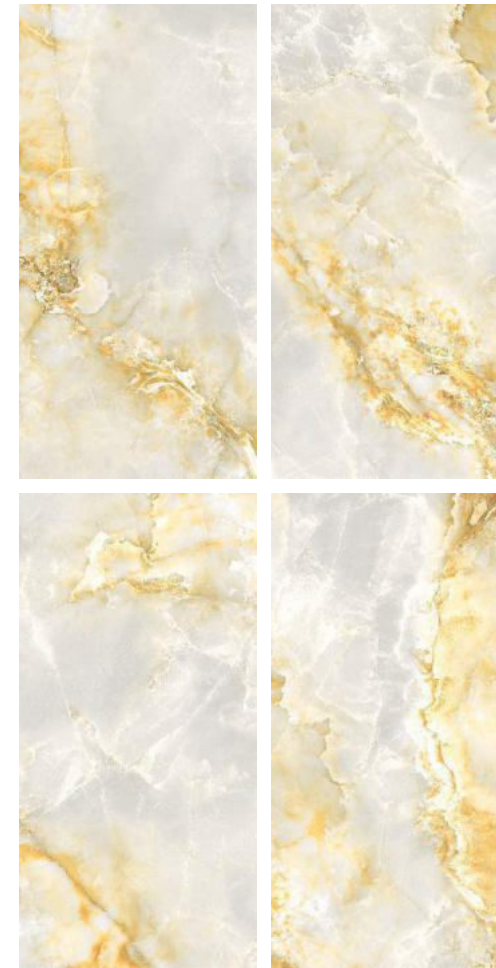

Finish | High Gloss  
Random | 4 Faces

**EXTRA**  
colors

**azure**<sup>™</sup>  
CERAMICS

Preview Of OCEAN ONYX HONY

600x  
1200mm

GLAZED  
VITRIFIED TILES

**azure**<sup>™</sup>  
CERAMICS

**EXTRA**  
colors