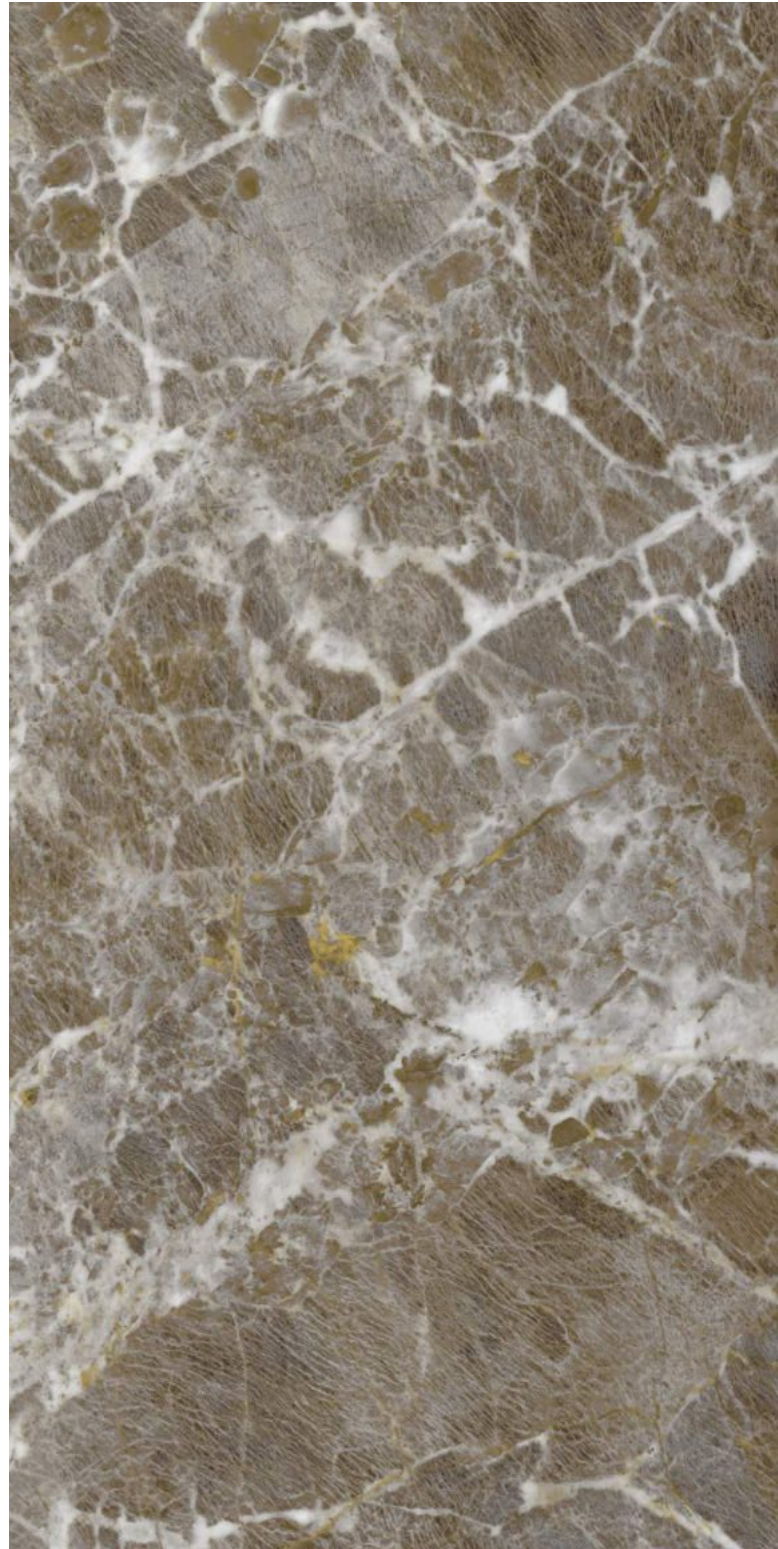

**AIZHU  
TEEL**

Finish | High Gloss  
Random | 4 Faces

**ALASKA  
NATURAL**

Finish | High Gloss  
Random | 5 Faces

600x  
1200mm

GLAZED  
VITRIFIED TILES

**azure**<sup>™</sup>  
CERAMICS

**AMAZONITE  
CHOCO**