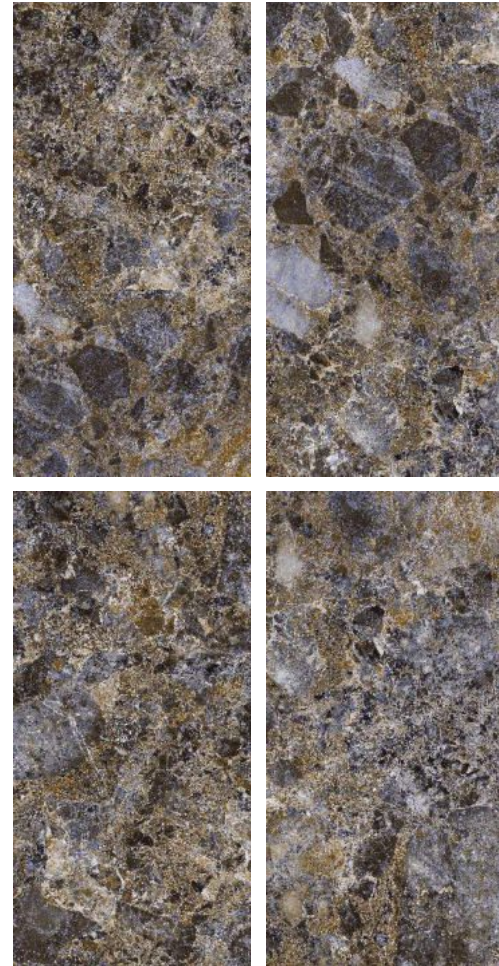

Finish | High Gloss  
Random | 4 Faces

**JOKUL  
MULTI**

Finish | High Gloss  
Random | 4 Faces

**EXTRA**  
colors

600x  
1200mm

GLAZED  
VITRIFIED TILES

**azure**<sup>™</sup>  
CERAMICS

**LANJEMPRA  
NATURAL**