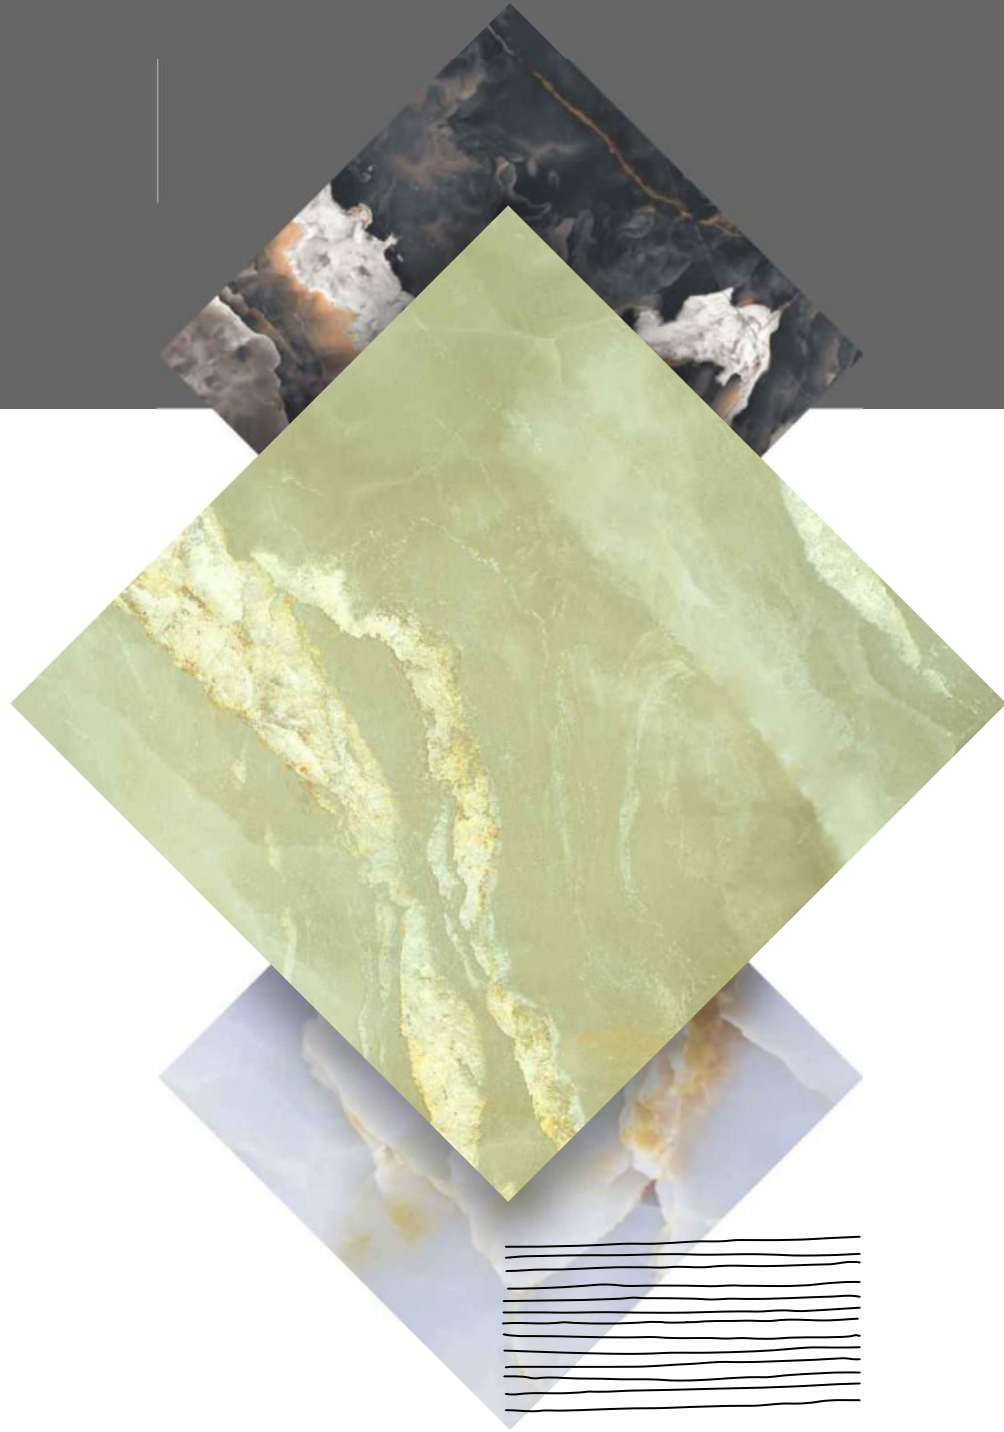

DISCOVER THE
BEAUTY OF
NATURE

APPLICATIONS

AIRPORTS

HOTELS

OFFICES

MUSEUMS

SHOPS

HOMES

SPA AND
WELLNESS

RESTAURANTS