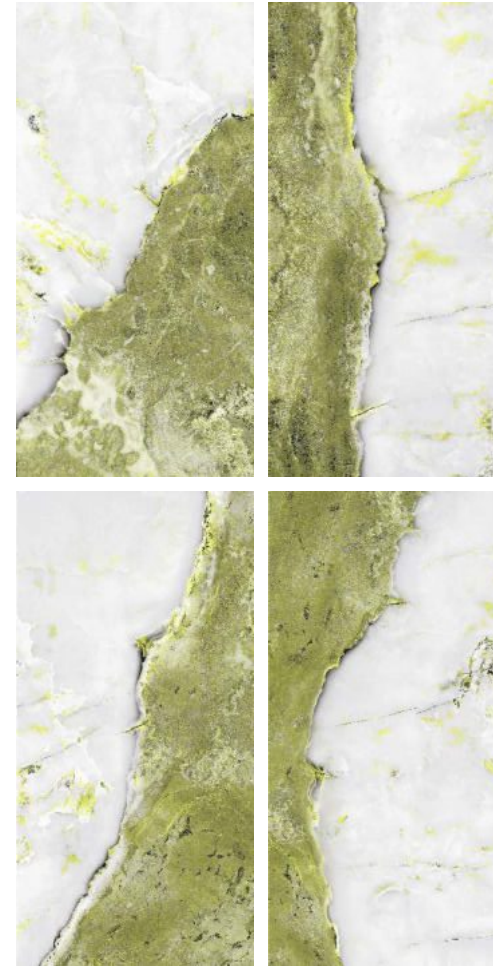

**azure**<sup>™</sup>  
CERAMICS

**EXTRA**  
colors

**BLISS  
AQUA**

Finish | High Gloss  
Random | 4 Faces

**BLISS  
VIVID**

Finish | High Gloss  
Random | 4 Faces

**EXTRA**  
colors

600x  
1200mm