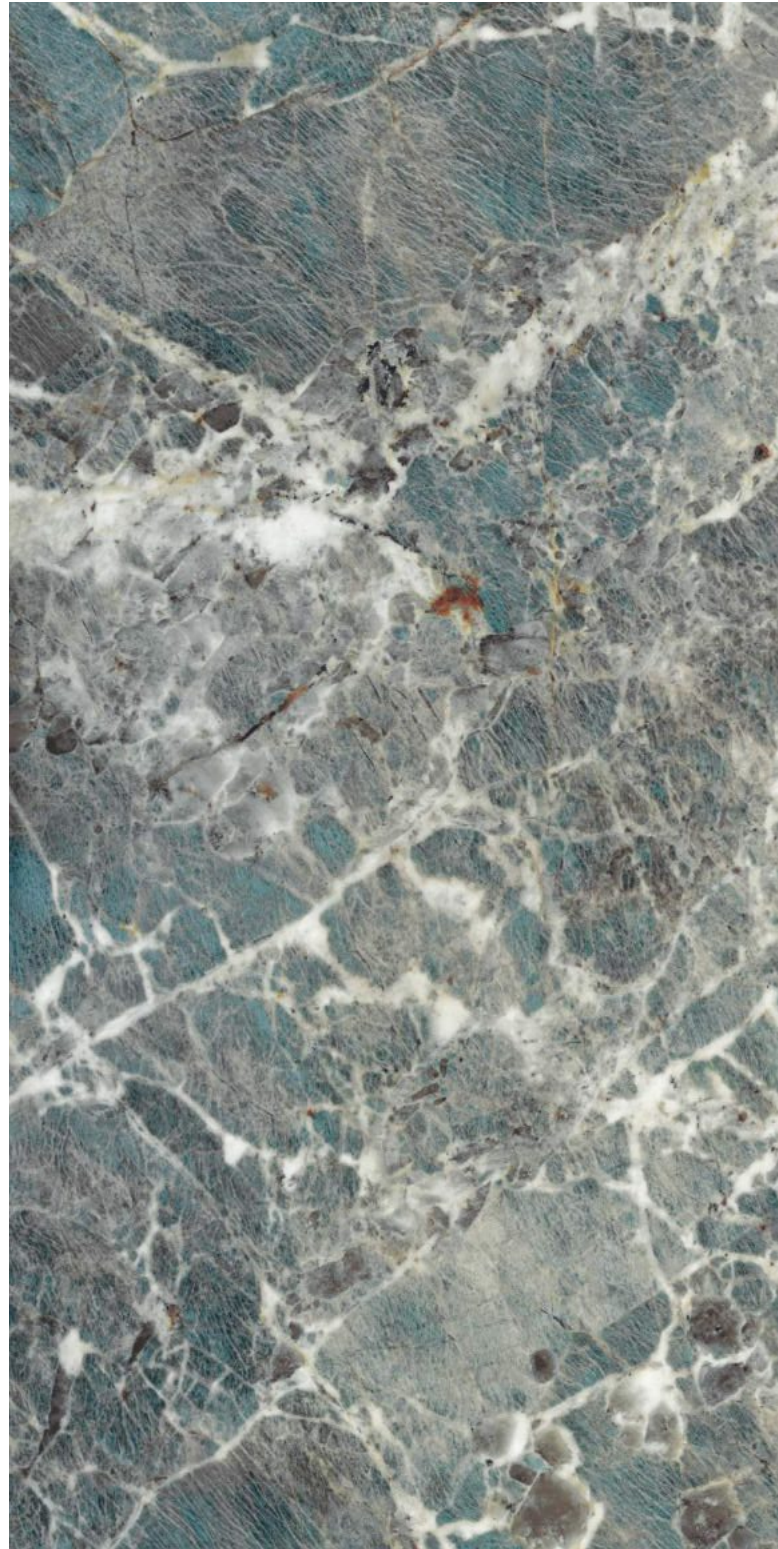

600x
1200mm

GLAZED
VITRIFIED TILES

azure™
CERAMICS

EXTRA
colors

AMAZONITE

Finish | High Gloss
Random | 6 Faces

**AQUALISH
BLUE**

Finish | High Gloss
Random | 4 Faces