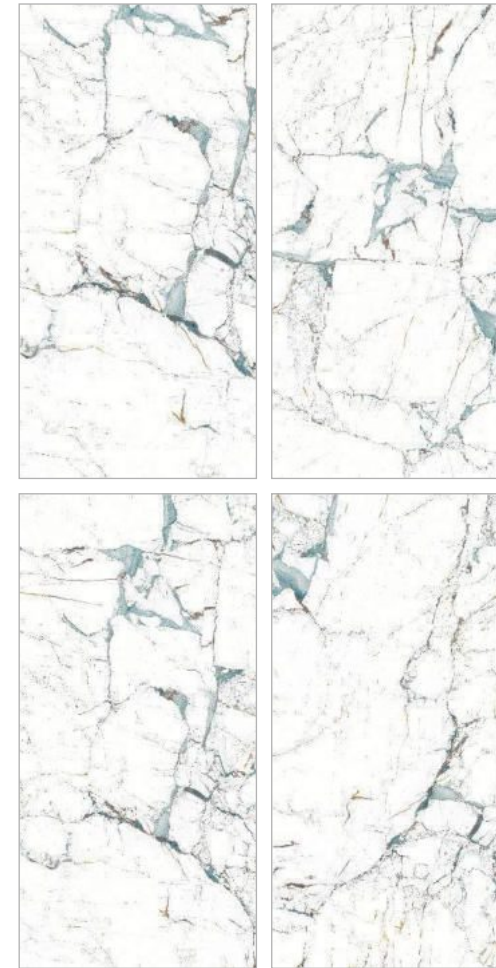

EXTRA
colors

**CAMILIA
RED**

Finish | High Gloss
Random | 4 Faces

**CAMILIA
AQUA**

Finish | High Gloss
Random | 4 Faces

EXTRA
colors