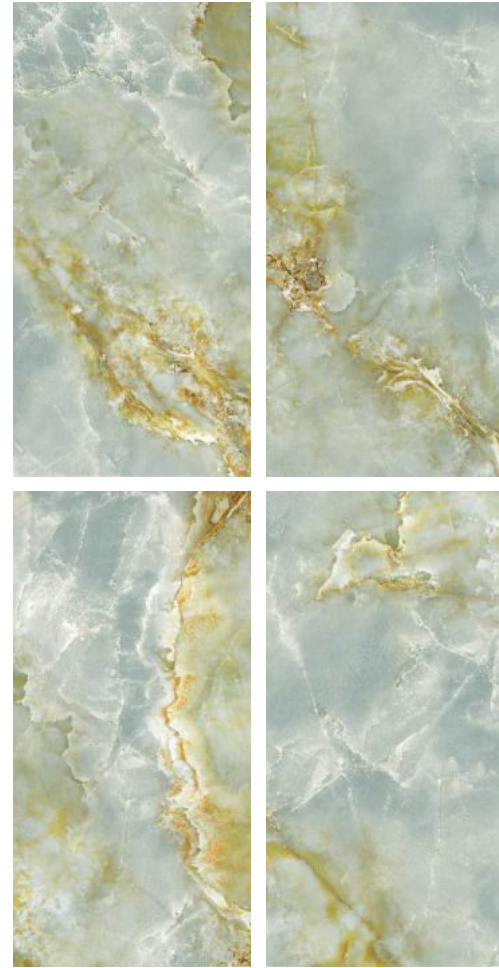

Finish | High Gloss  
Random | 4 Faces

**EXTRA**  
colors

**azure**<sup>™</sup>  
CERAMICS

Preview Of OCEAN ONYX HONY

600x  
1200mm

GLAZED  
VITRIFIED TILES

**azure**<sup>™</sup>  
CERAMICS

**EXTRA**  
colors