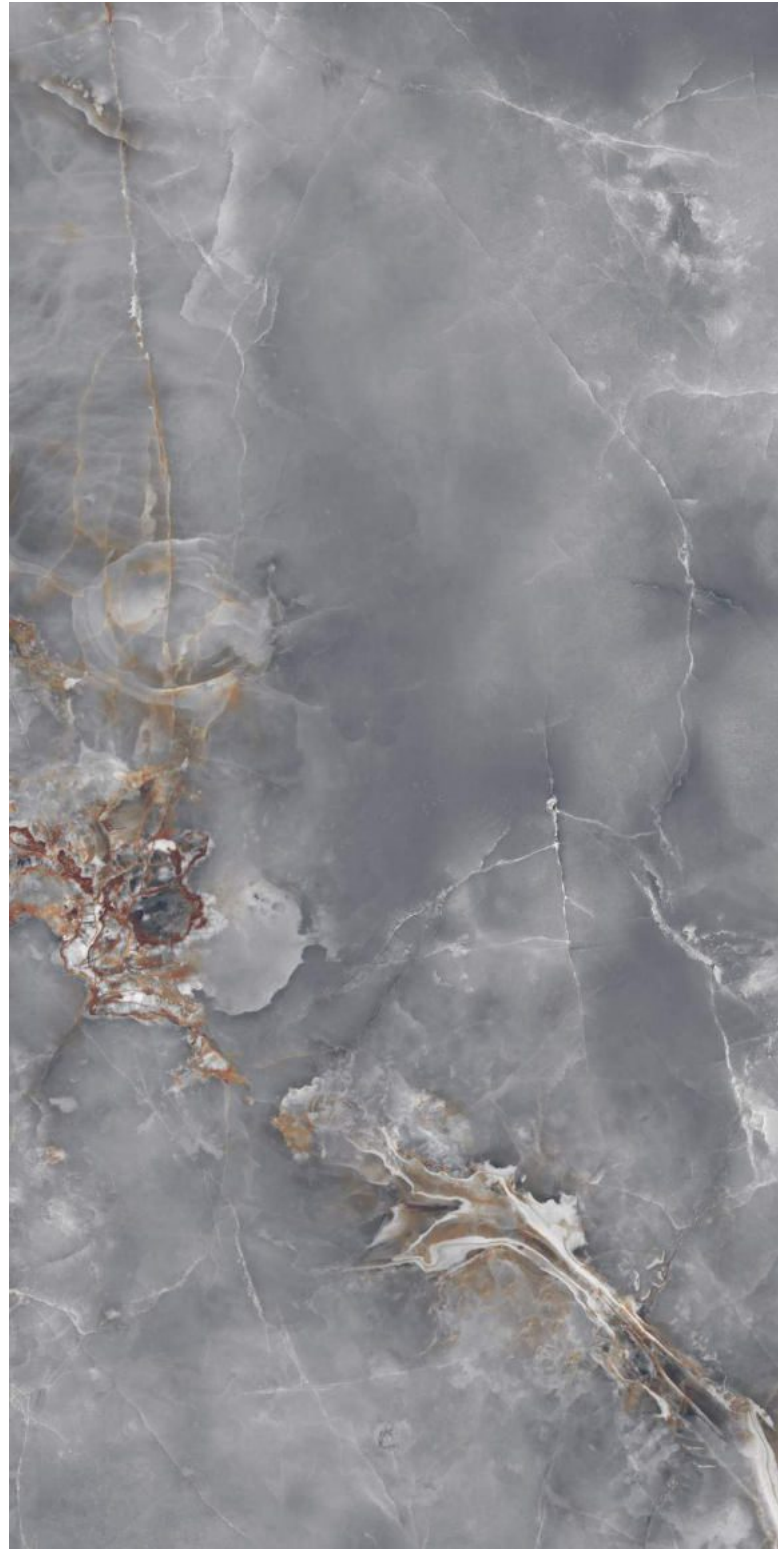

600x
1200mm

GLAZED
VITRIFIED TILES

azure™
CERAMICS