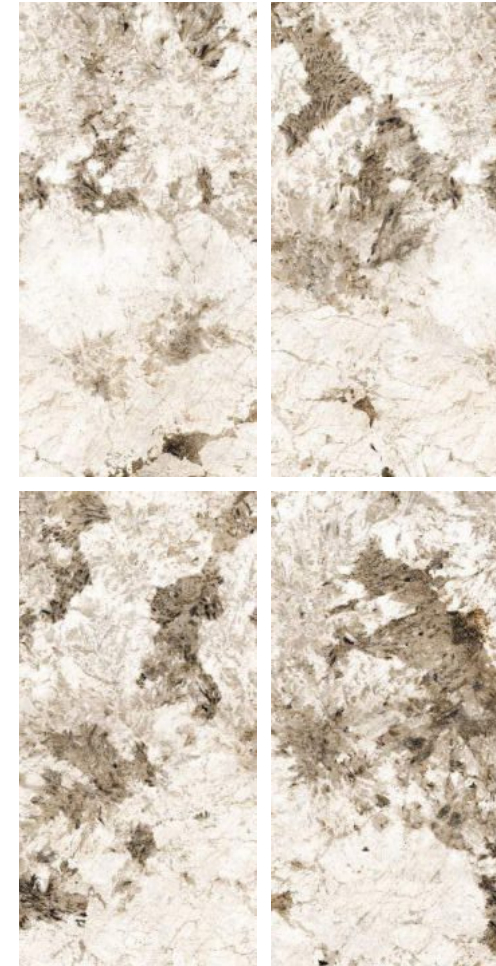

**AIZHU  
TEEL**

Finish | High Gloss  
Random | 4 Faces

**ALASKA  
NATURAL**

Finish | High Gloss  
Random | 5 Faces

600x  
1200mm

GLAZED  
VITRIFIED TILES

**azure**<sup>™</sup>  
CERAMICS

**AMAZONITE  
CHOCO**