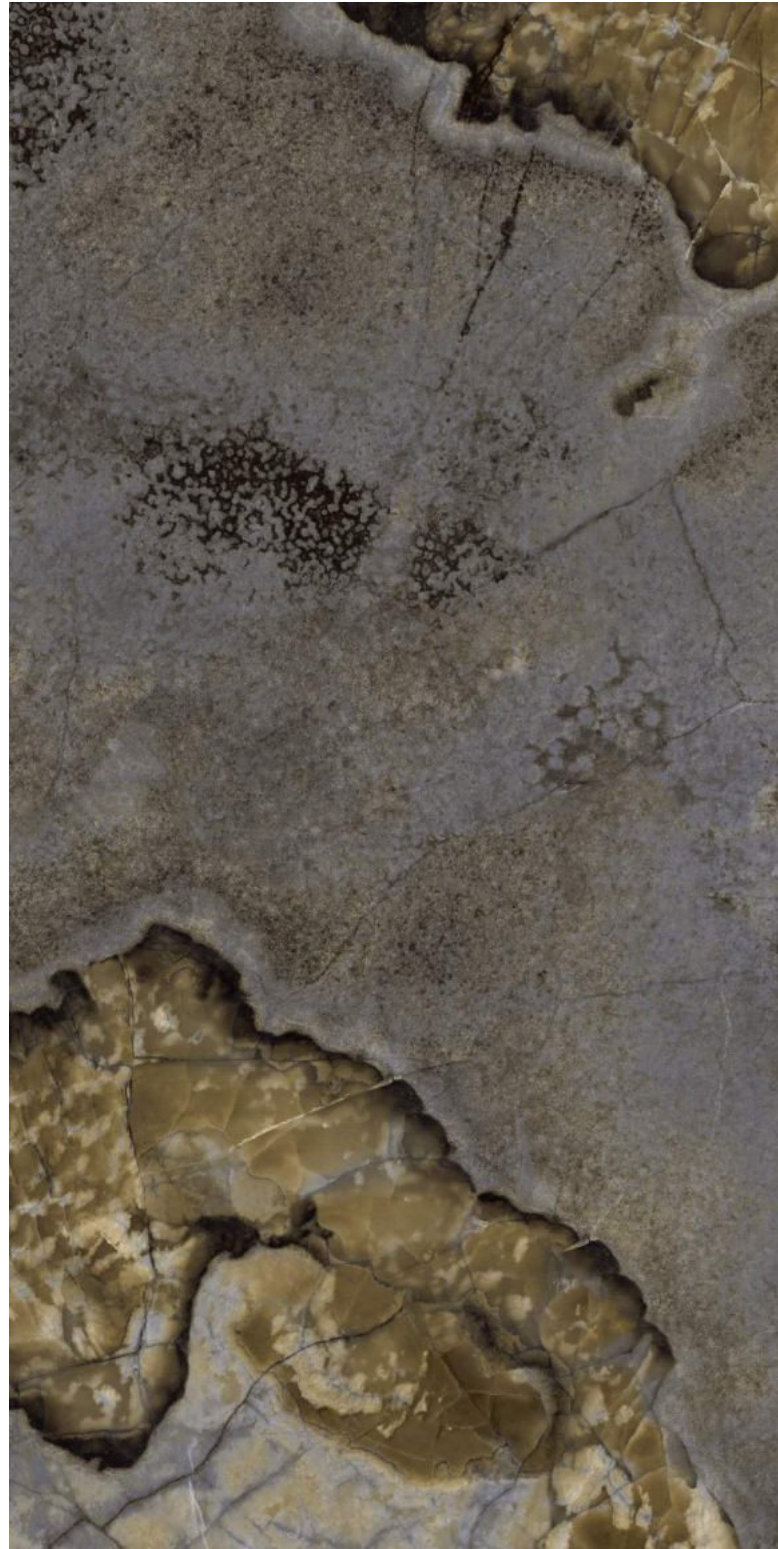

600x
1200mm

GLAZED
VITRIFIED TILES

azure™
CERAMICS