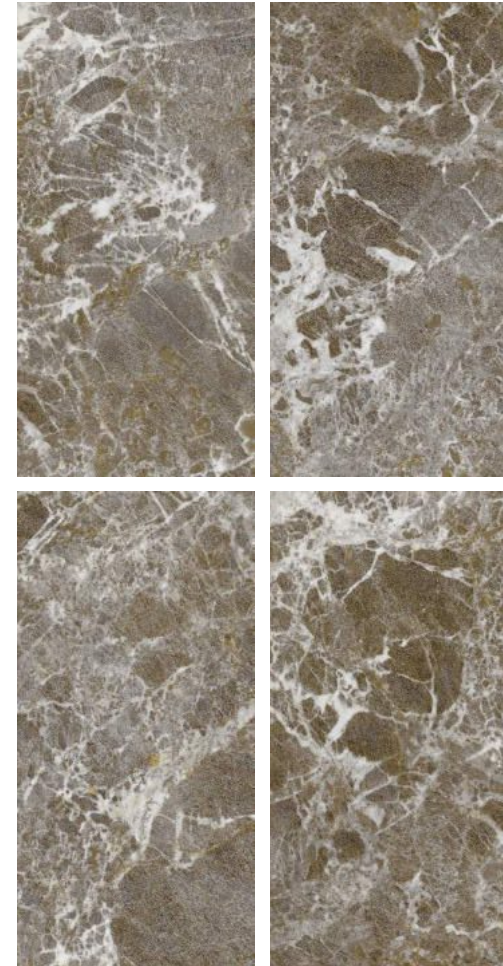

**AIZHU  
TEEL**

Finish | High Gloss  
Random | 4 Faces

**ALASKA  
NATURAL**

Finish | High Gloss  
Random | 5 Faces

600x  
1200mm

GLAZED  
VITRIFIED TILES

**azure**<sup>™</sup>  
CERAMICS

**AMAZONITE  
CHOCO**