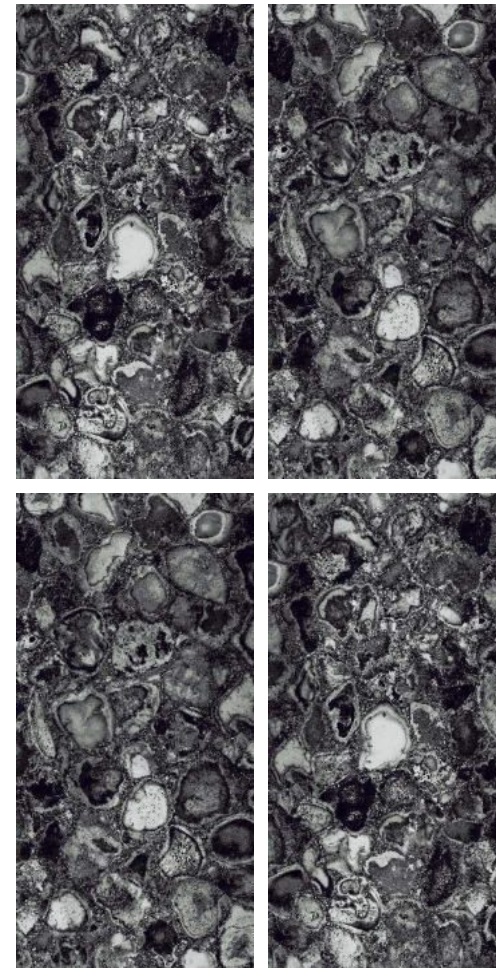

**MAJORCA
BLACK**

Finish | High Gloss
Random | 2 Faces