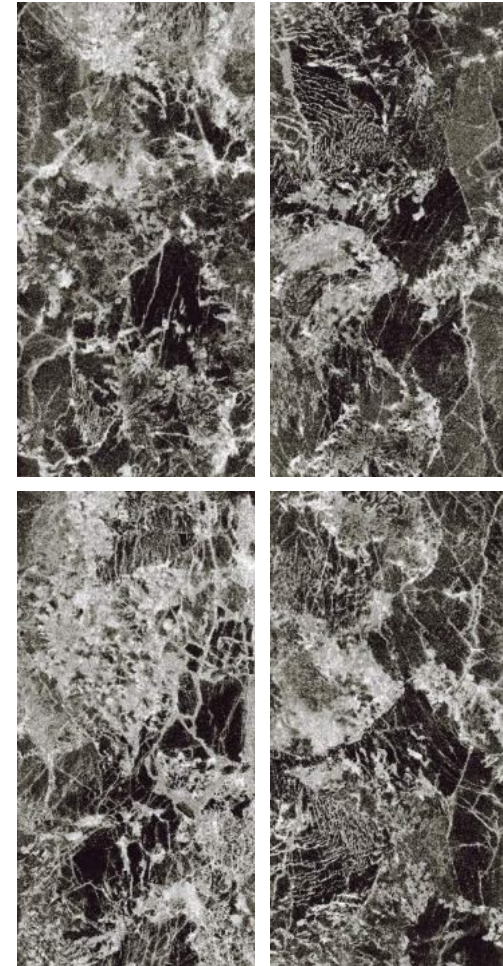

**MAJORCA  
SKY**

Finish | High Gloss  
Random | 2 Faces

600x  
1200mm

GLAZED  
VITRIFIED TILES

**azure**<sup>™</sup>  
CERAMICS

**MARBELLA  
BLACK**

Finish | High Gloss  
Random | 6 Faces

**MARBELLA  
TEEL**