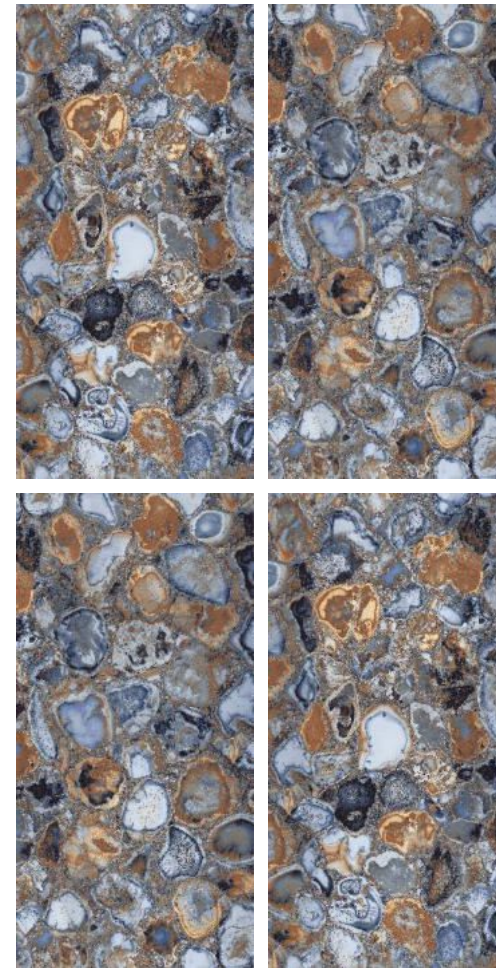

**MAJORCA
SKY**

Finish | High Gloss
Random | 2 Faces