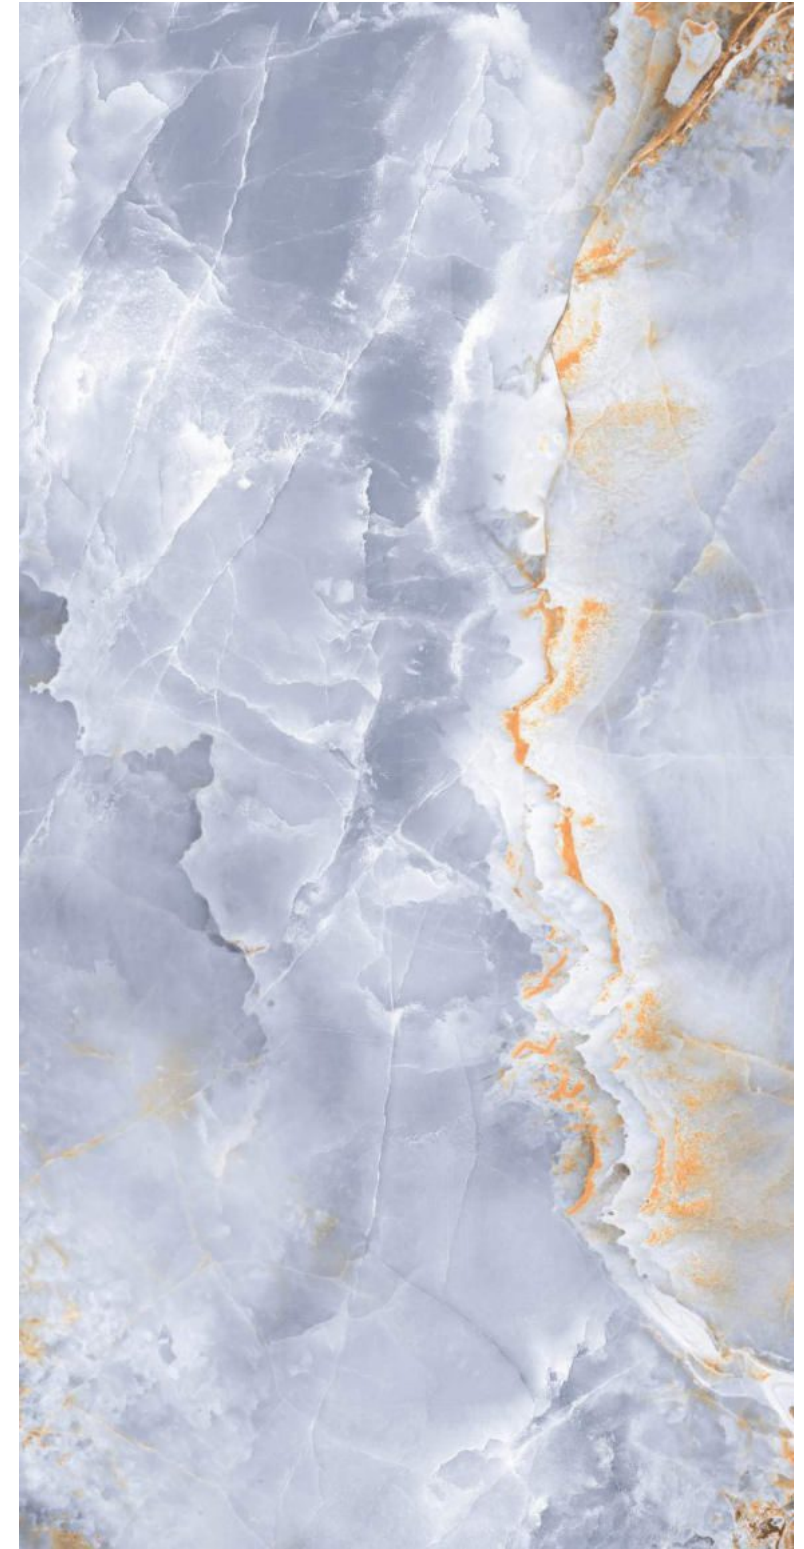

600x
1200mm

GLAZED
VITRIFIED TILES

azure™
CERAMICS

EXTRA
colors

**OCEAN ONYX
TEEL**

Finish | High Gloss
Random | 4 Faces

**OCEAN ONYX
Sky**

Finish | High Gloss
Random | 4 Faces