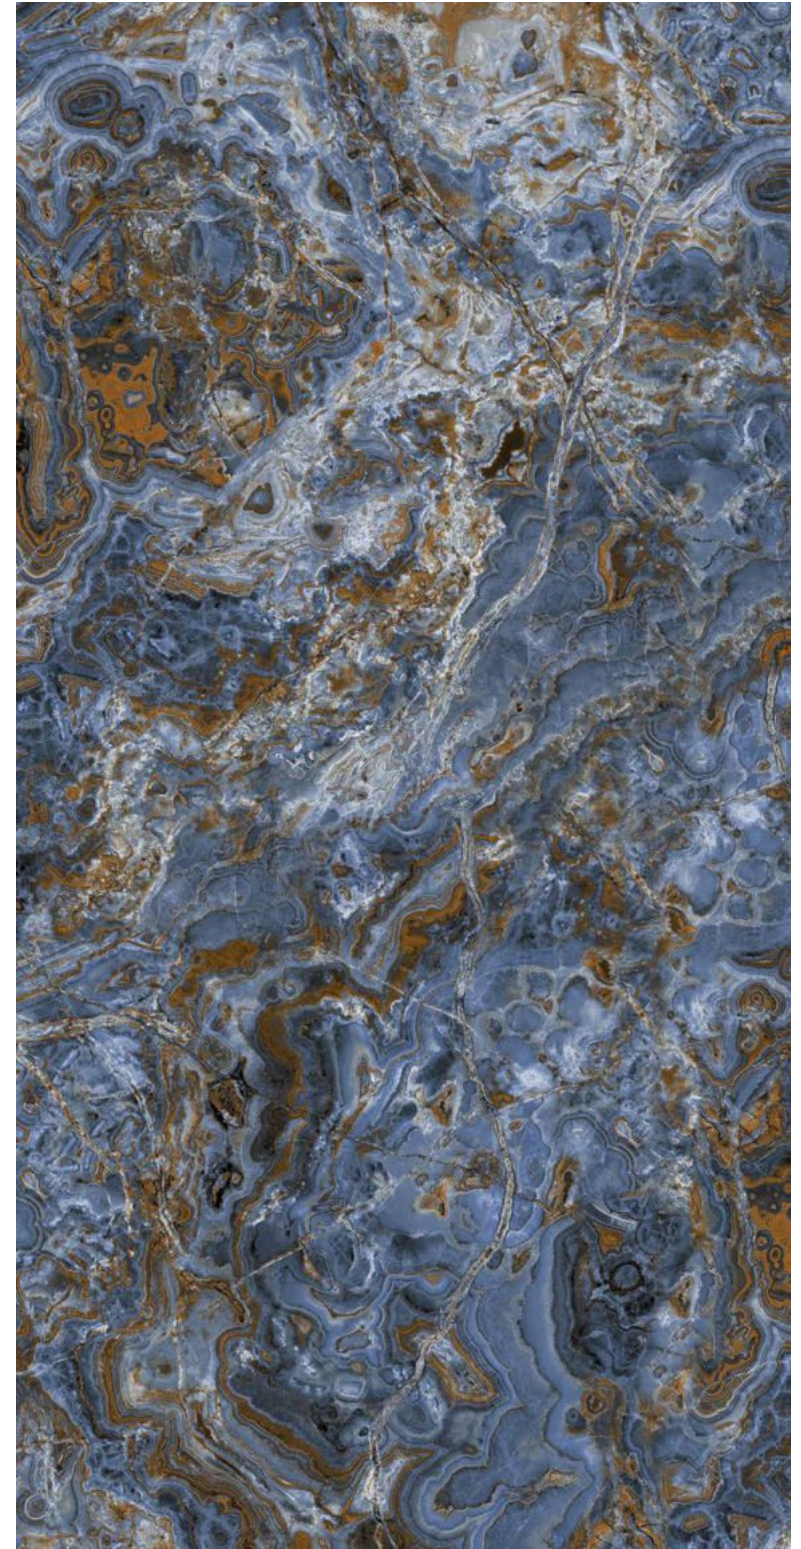

**azure**<sup>™</sup>  
CERAMICS

**EXTRA**  
colors

**OCEAN ONYX  
PEACH**

Finish | High Gloss  
Random | 4 Faces

**NIROBI ONYX  
BLUE**

Finish | High Gloss  
Random | 4 Faces

600x  
1200mm

GLAZED  
VITRIFIED TILES