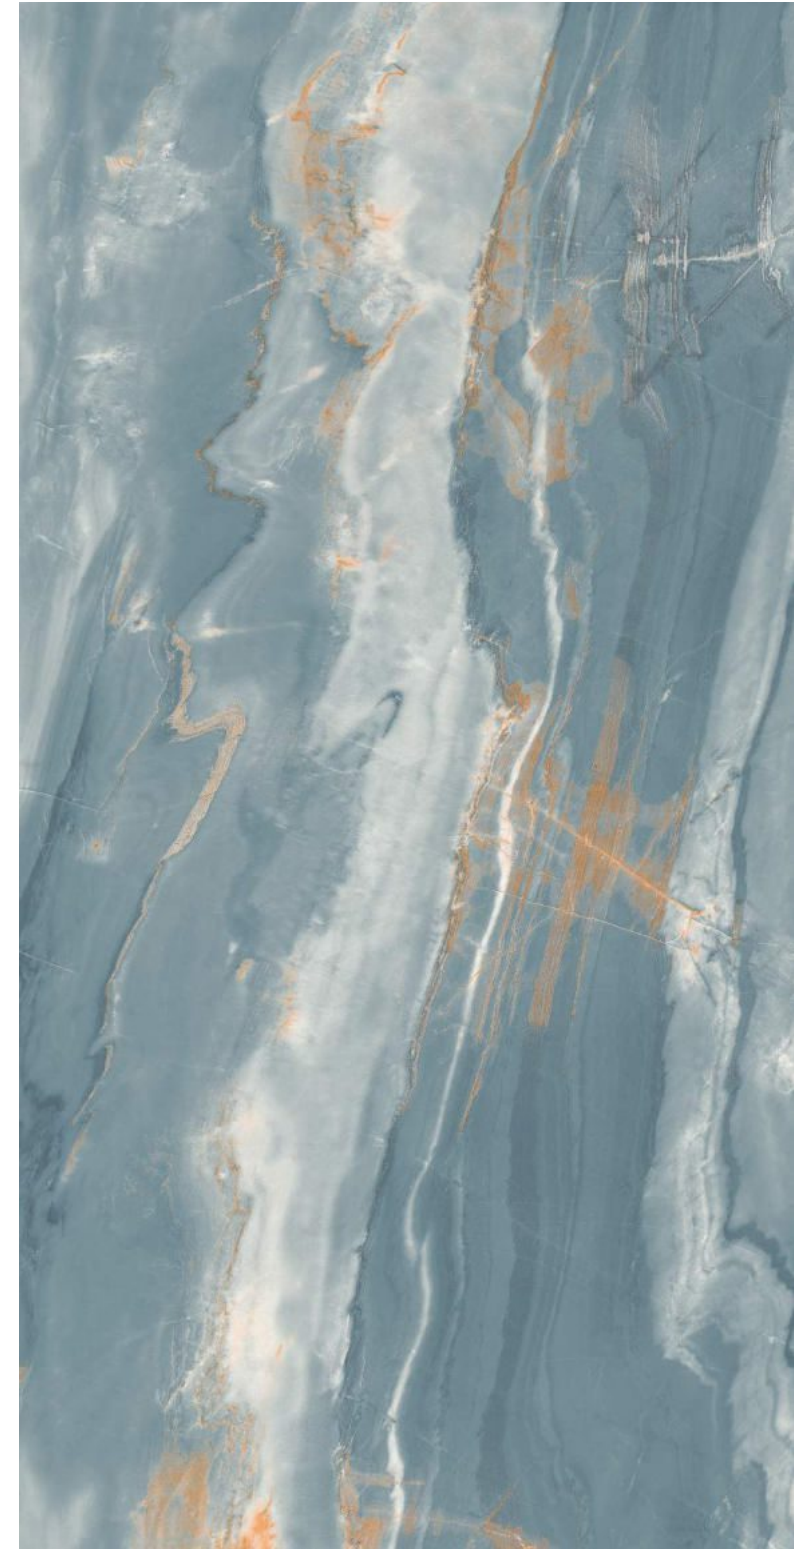

azure<sup>™</sup>  
CERAMICS

600x  
1200mm

GLAZED  
VITRIFIED TILES

**azure**<sup>™</sup>  
CERAMICS

**VOLGA  
BROWN**

Finish | High Gloss  
Random | 4 Faces

**VENEZIA  
LAVA**

Finish | High Gloss  
Random | 4 Faces