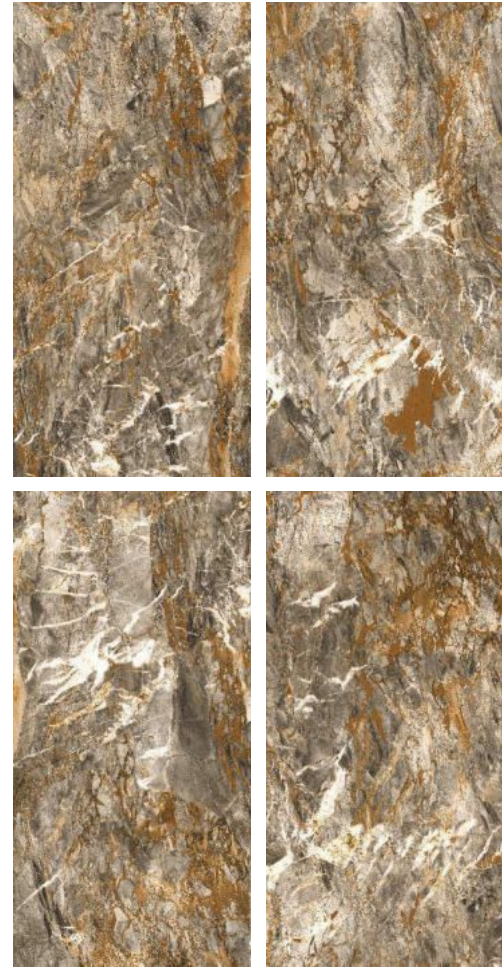

600x
1200mm

GLAZED
VITRIFIED TILES

azure™
CERAMICS