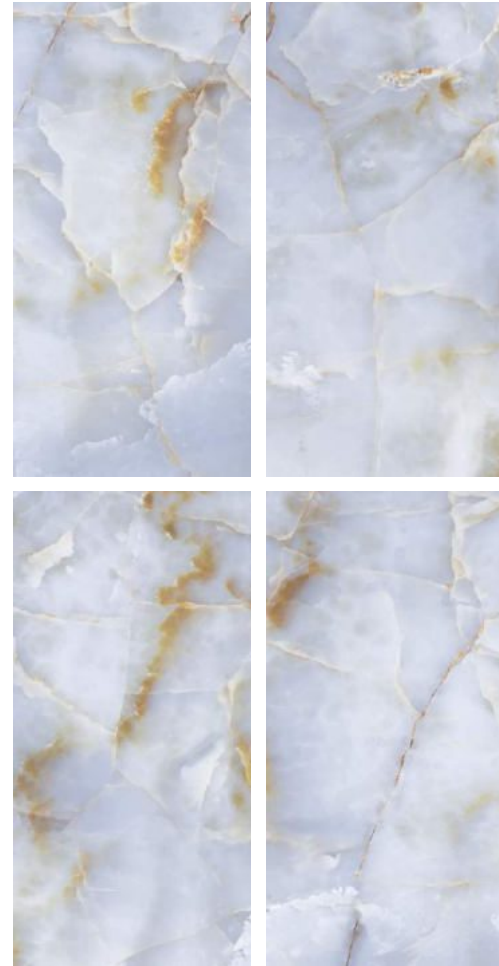

Finish | High Gloss  
Random | 4 Faces

**EXTRA**  
colors

**azure**  
CERAMICS

Preview Of CINOVA TAUPE

600x  
1200mm

GLAZED  
VITRIFIED TILES

**azure**<sup>™</sup>  
CERAMICS

**ELIGIANT  
SKY**