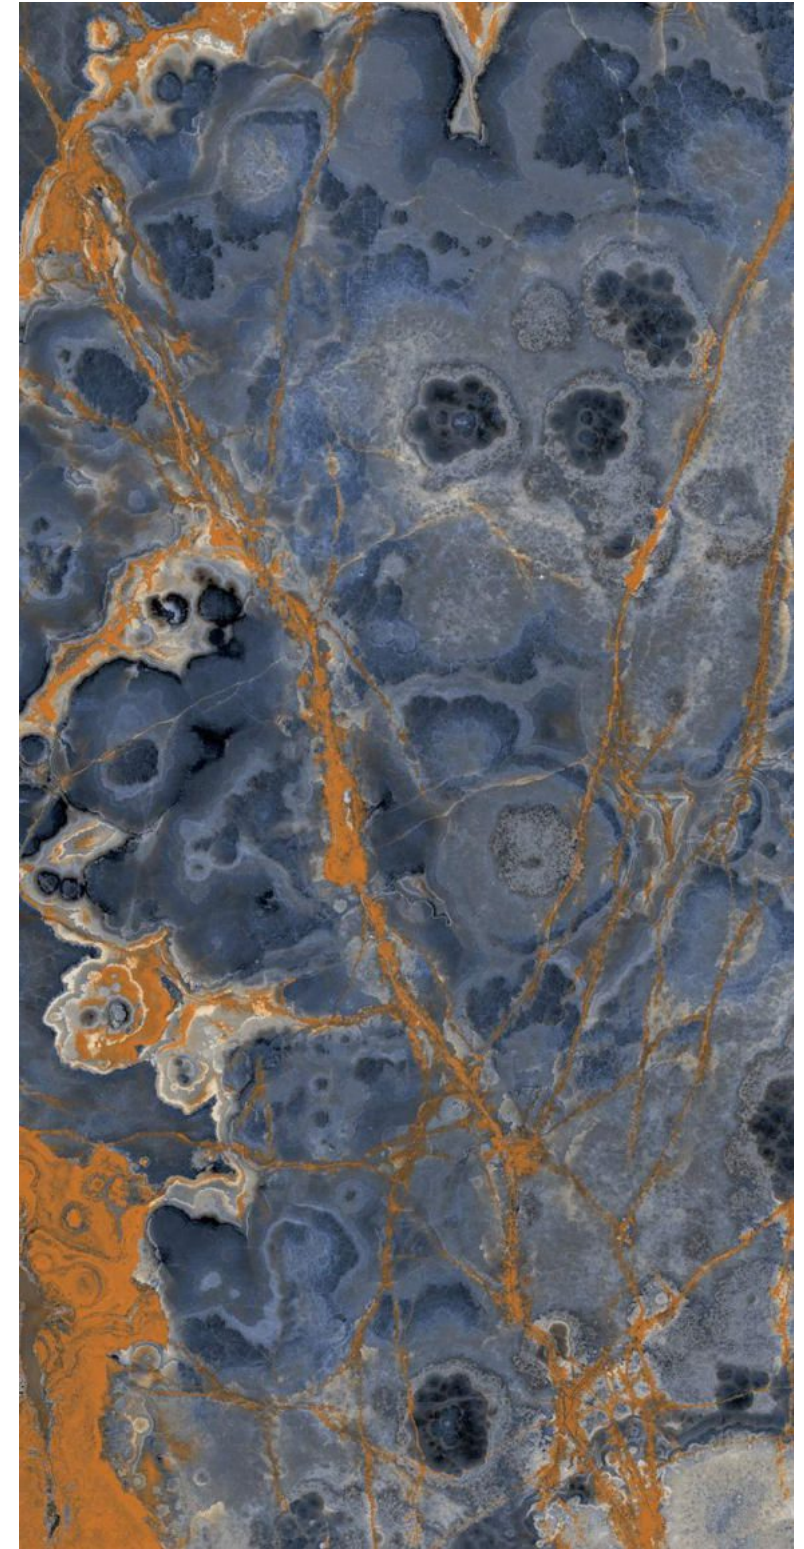

**INDORI ONYX
BLUE**

Finish | High Gloss
Random | 4 Faces