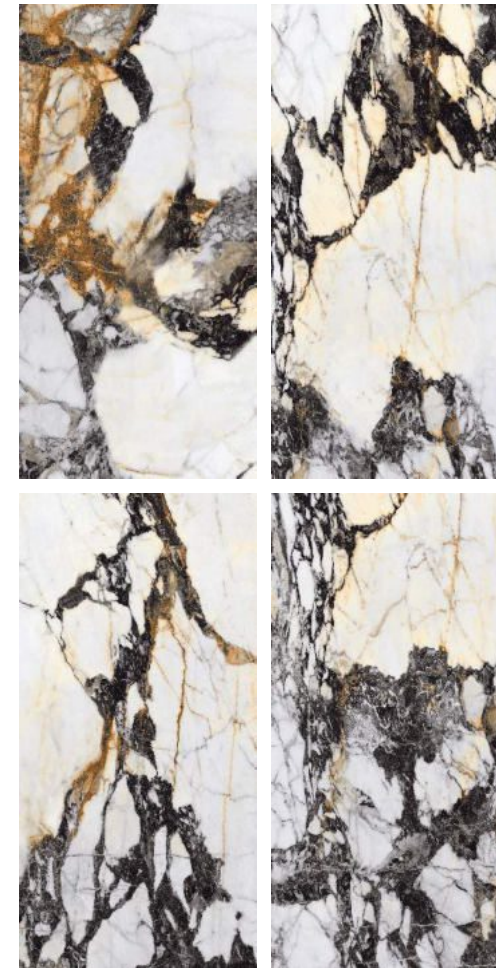

600x
1200mm

GLAZED
VITRIFIED TILES

azure™
CERAMICS

EXTRA
colors

**BRING ONYX
PEACH**

Finish | High Gloss
Random | 4 Faces

**DRIAM
NATURAL**

Finish | High Gloss
Random | 4 Faces