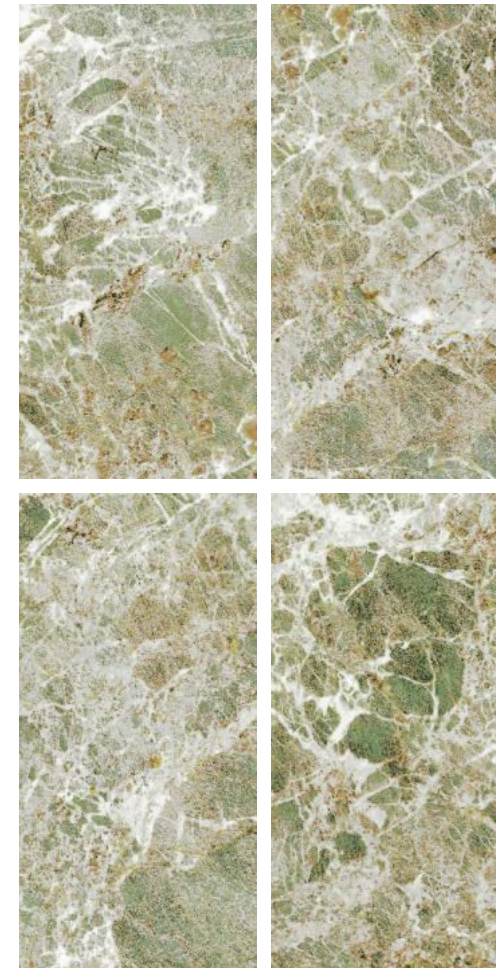

**AMAZONITE
PISTA**

Finish | High Gloss
Random | 6 Faces

EXTRA
colors