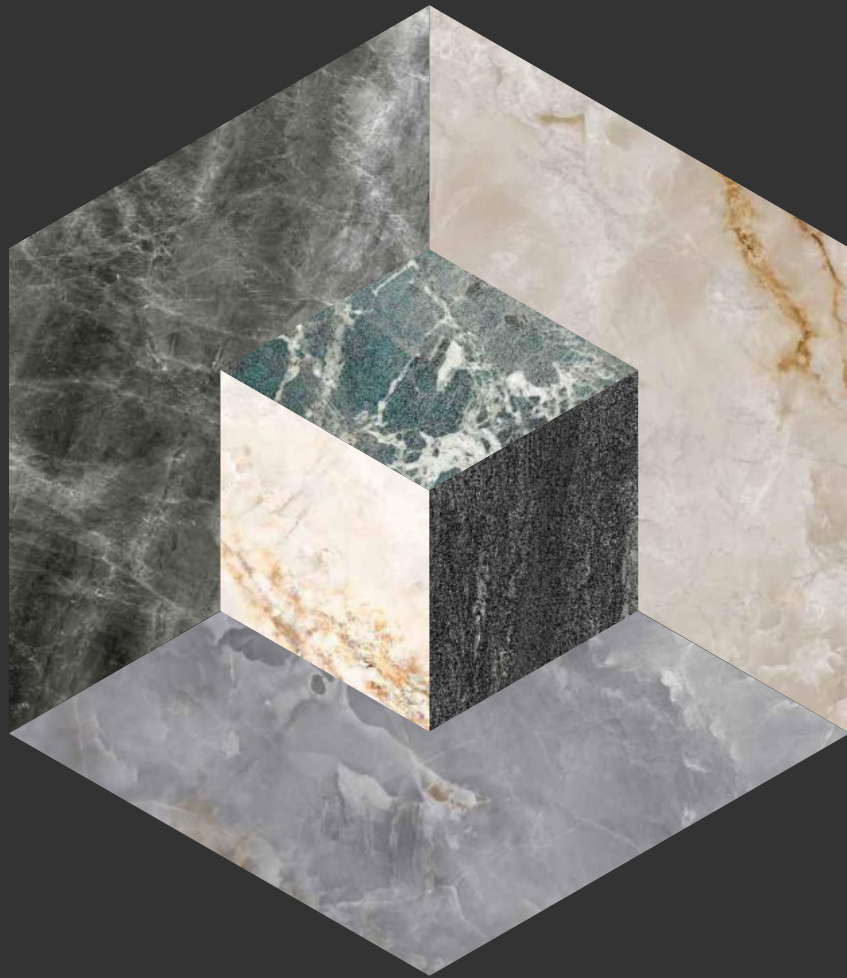

**azure**<sup>™</sup>  
CERAMICS

**600X1200MM**  
Vibrant Collection

One of the leading manufacturers of  
Glazed vitrified tiles (Porcelain Tiles)

We are known for its different and wide range of surface collections which consist of latest technical properties as well as innovative and unique designs. Our innovative spirit has helped us to create a diverse market appropriate product range that is an extremely useful tool for architects, interior designers and builders alike, We believe in technological innovations and making tile manufacturing progressively safer and more eco-friendly by offering eco-sustainable ceramic products to the customers.