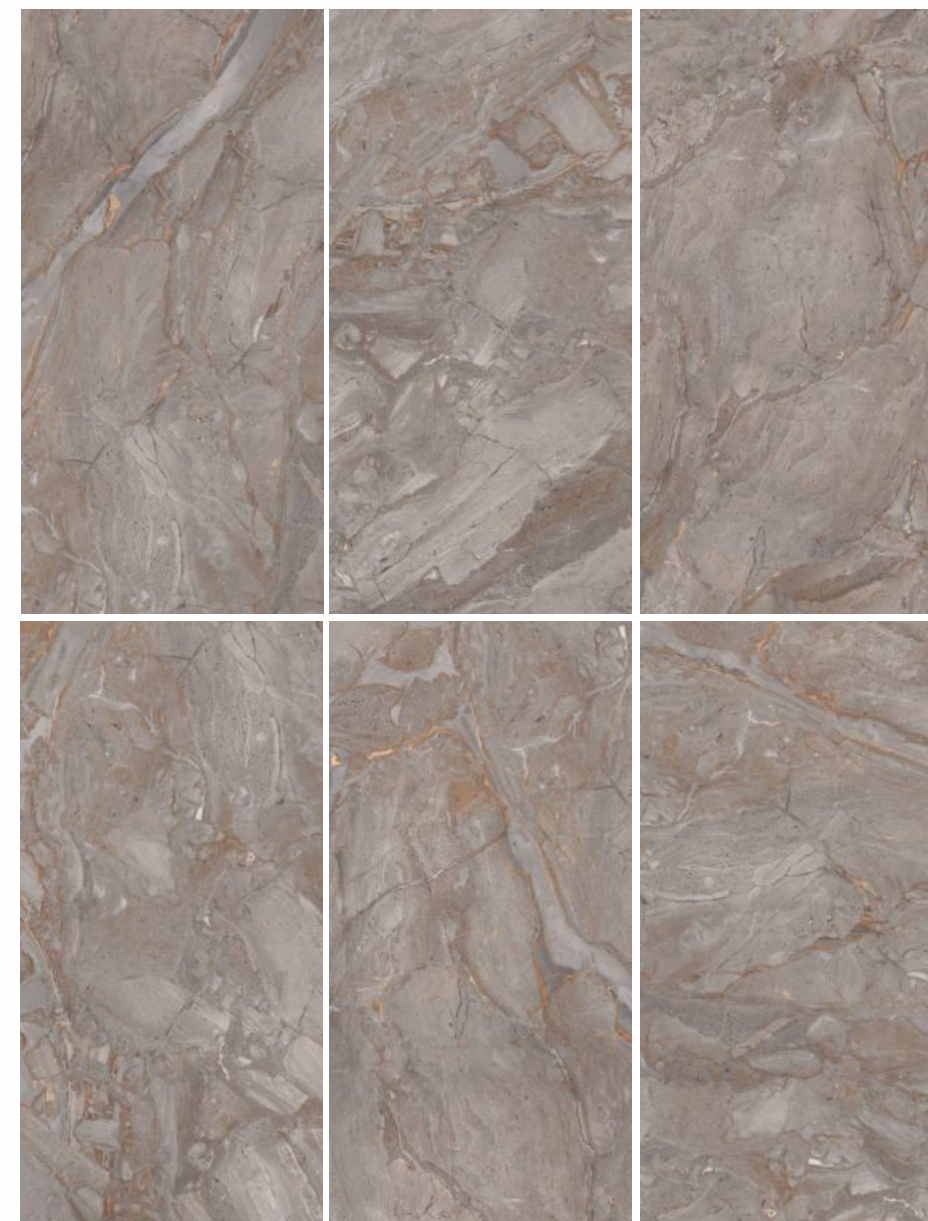

CLASSIC DYNA TERRA

Size : 60x120cm /2"x4"
Finish : Glossy
Faces : 06