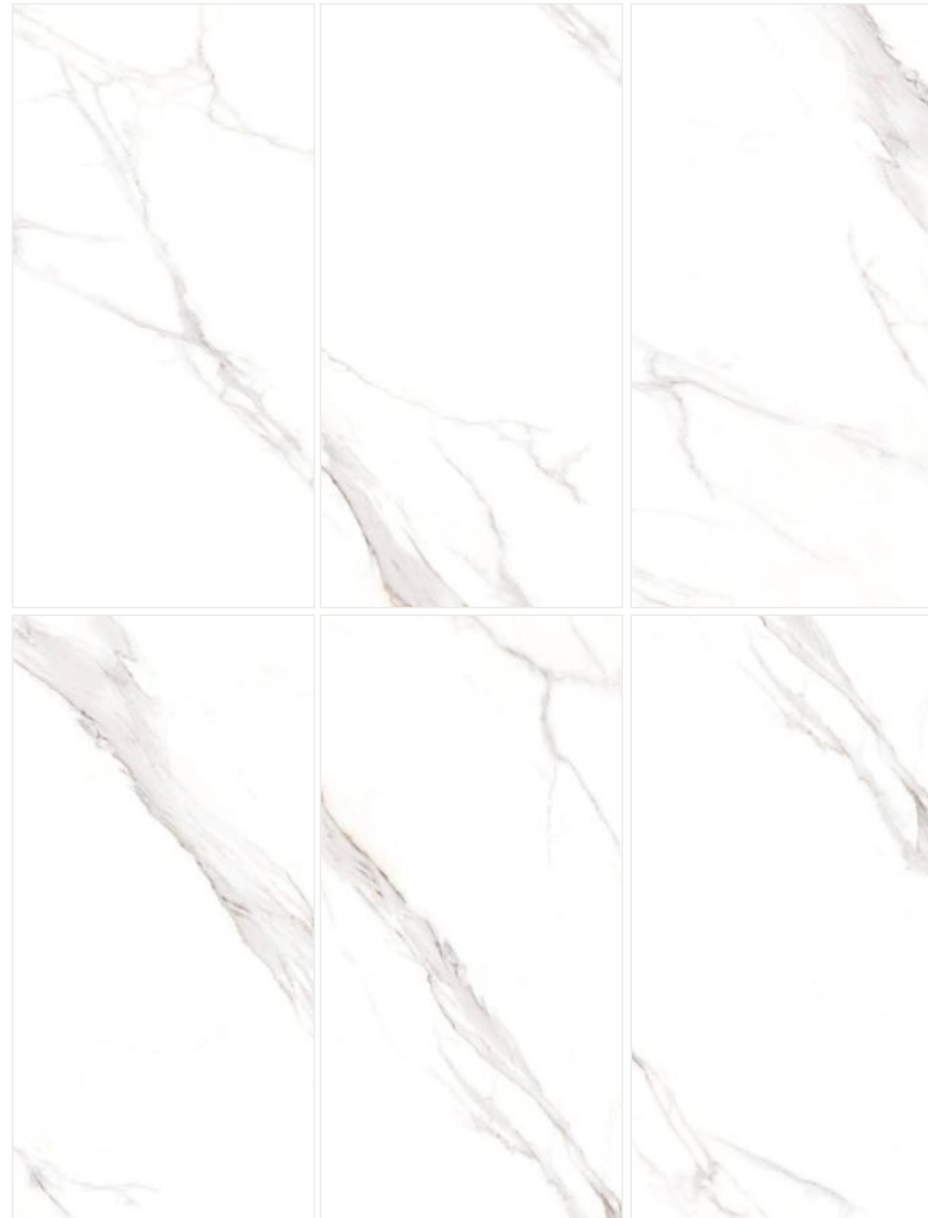

Size : 60x120cm /2"x4"
Finish : Glossy
Faces : 05

BONTO STATUARIO

Size : 60x120cm /2"x4"
Finish : Glossy
Faces : 06

BERLY TRAVERTINO

Size : 60x120cm /2"x4"
Finish : Glossy
Faces : 07

azure[™]
CERAMICS

PREVIEW OF BONTO STATUARIO
SIZE : 600X1200MM / FINISH : GLOSSY