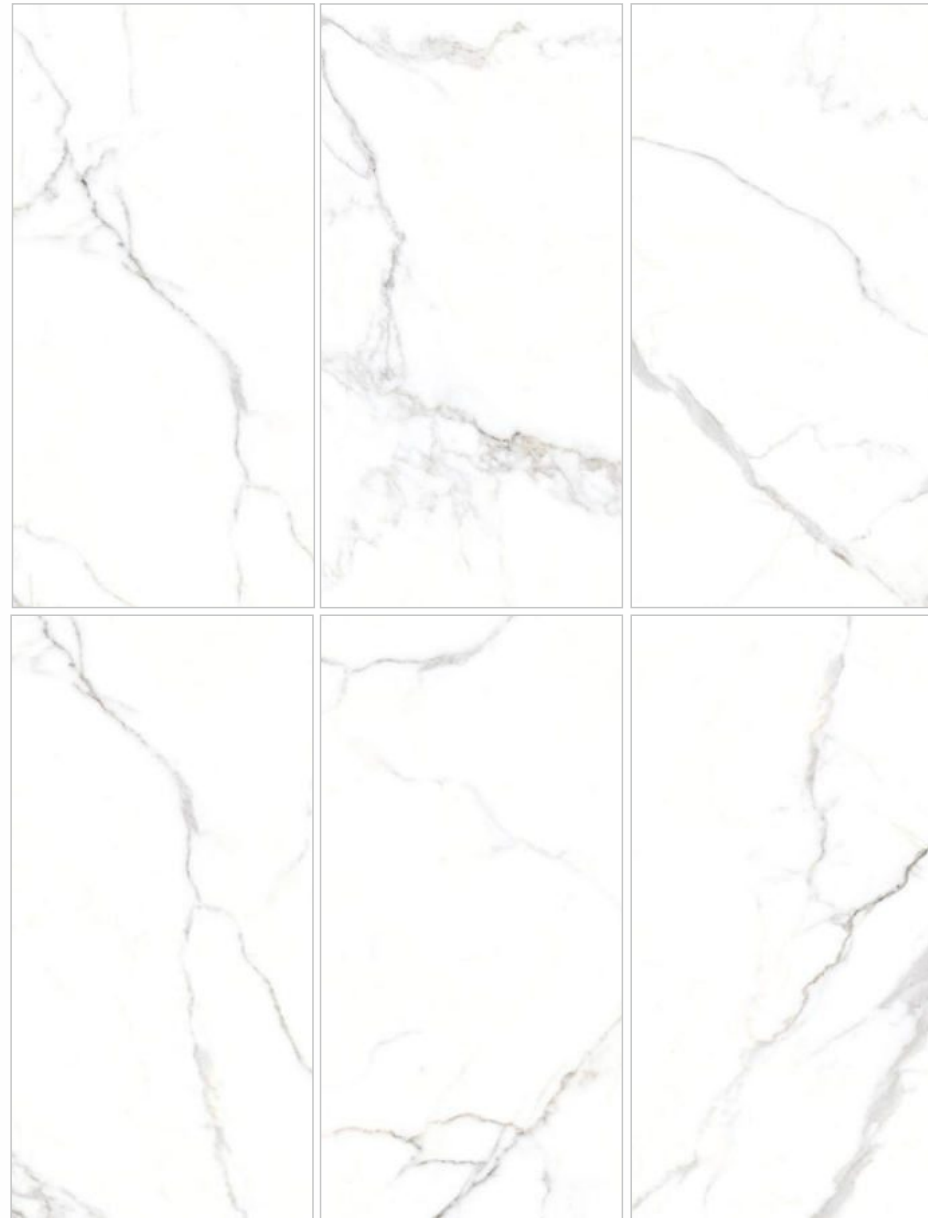

CALACATTA SNOW

Size : 60x120cm /2"x4"
Finish : Glossy
Faces : 07