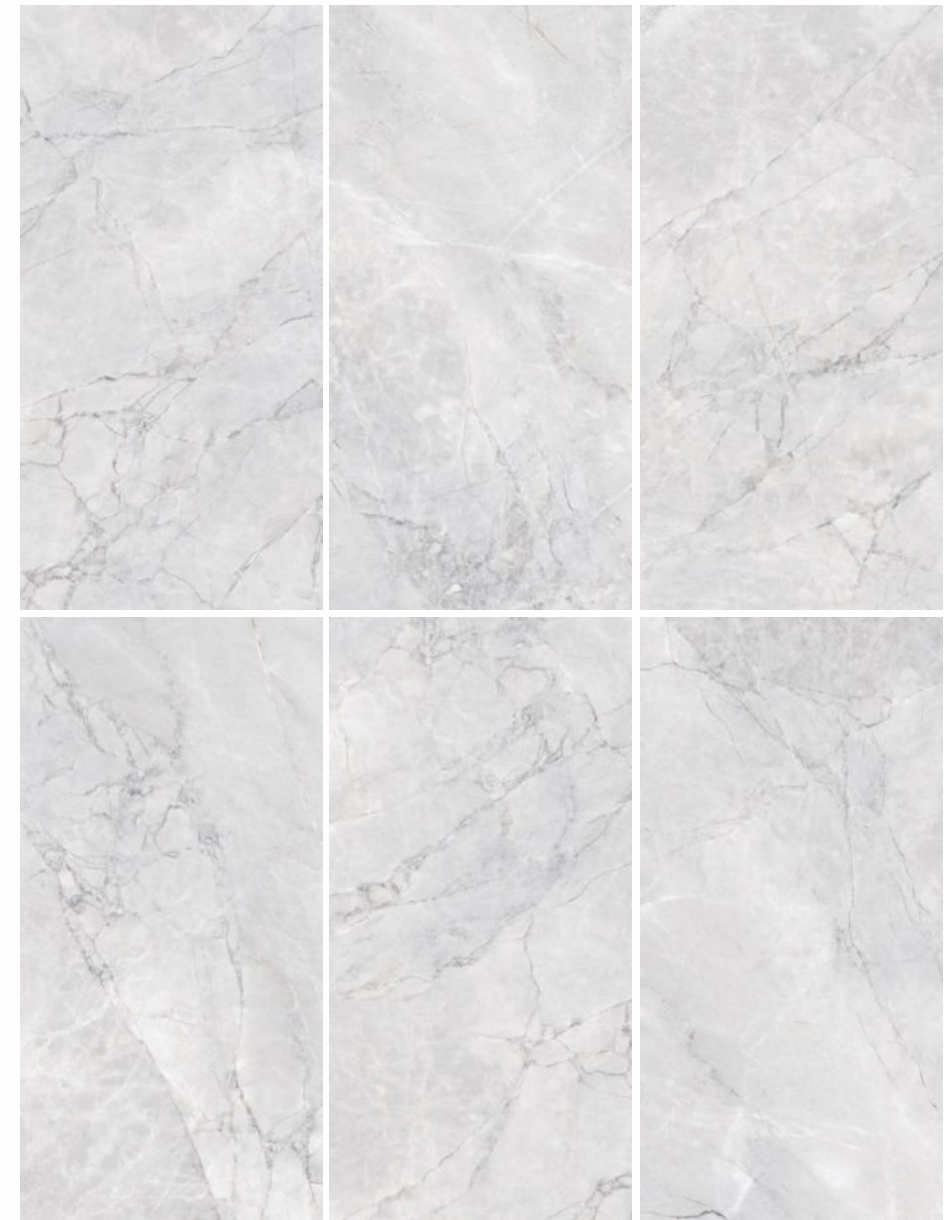

ARABESCATO WHITE

Size : 60x120cm /2"x4"
Finish : Glossy
Faces : 06