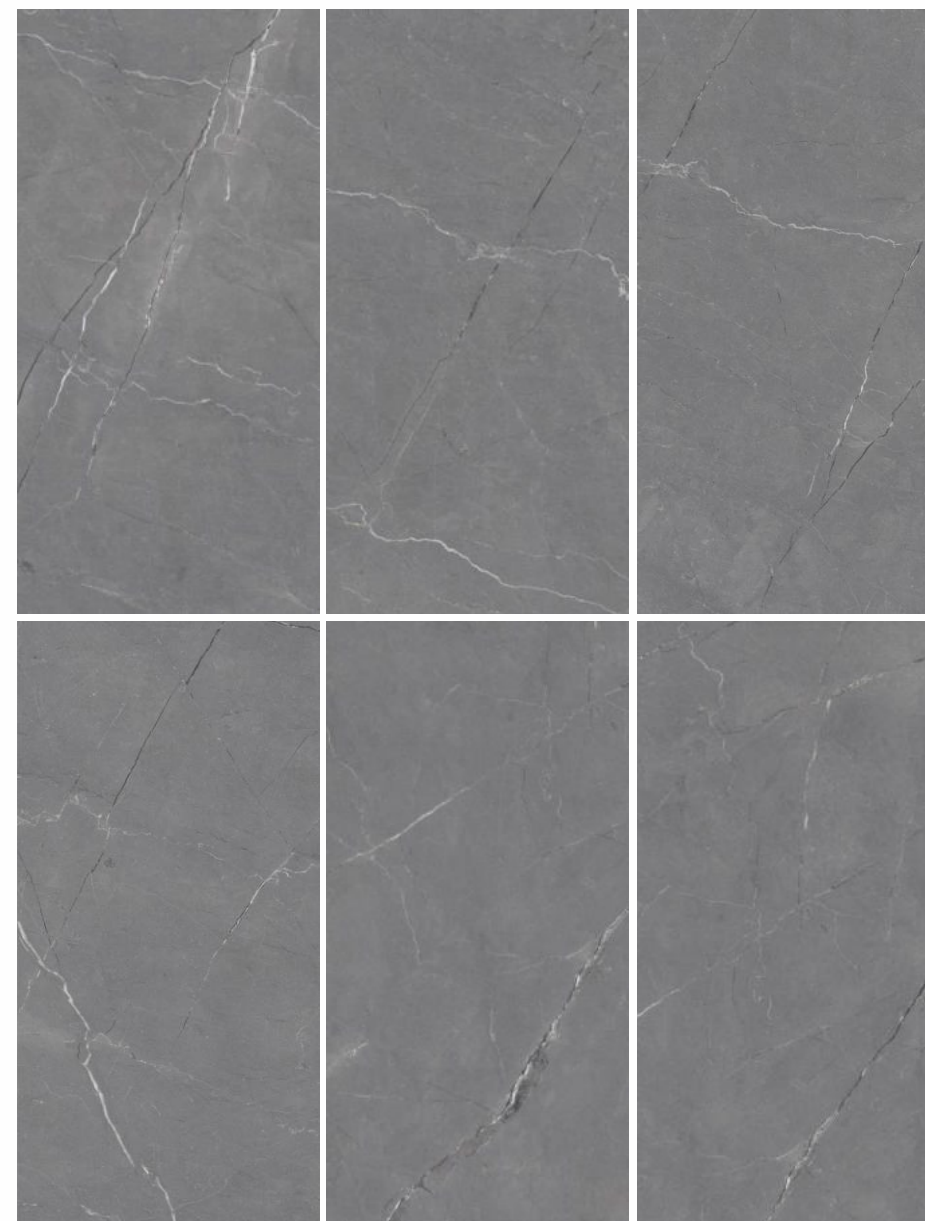

PULPIS CREMA

Size : 60x120cm /2"x4"
Finish : Glossy
Faces : 06

PULPIS NATURAL

Size : 60x120cm /2"x4"
Finish : Glossy
Faces : 06

PULPIS NERO

Size : 60x120cm /2"x4"
Finish : Glossy
Faces : 06

PULPIS TAUPE

Size : 60x120cm /2"x4"
Finish : Glossy
Faces : 06