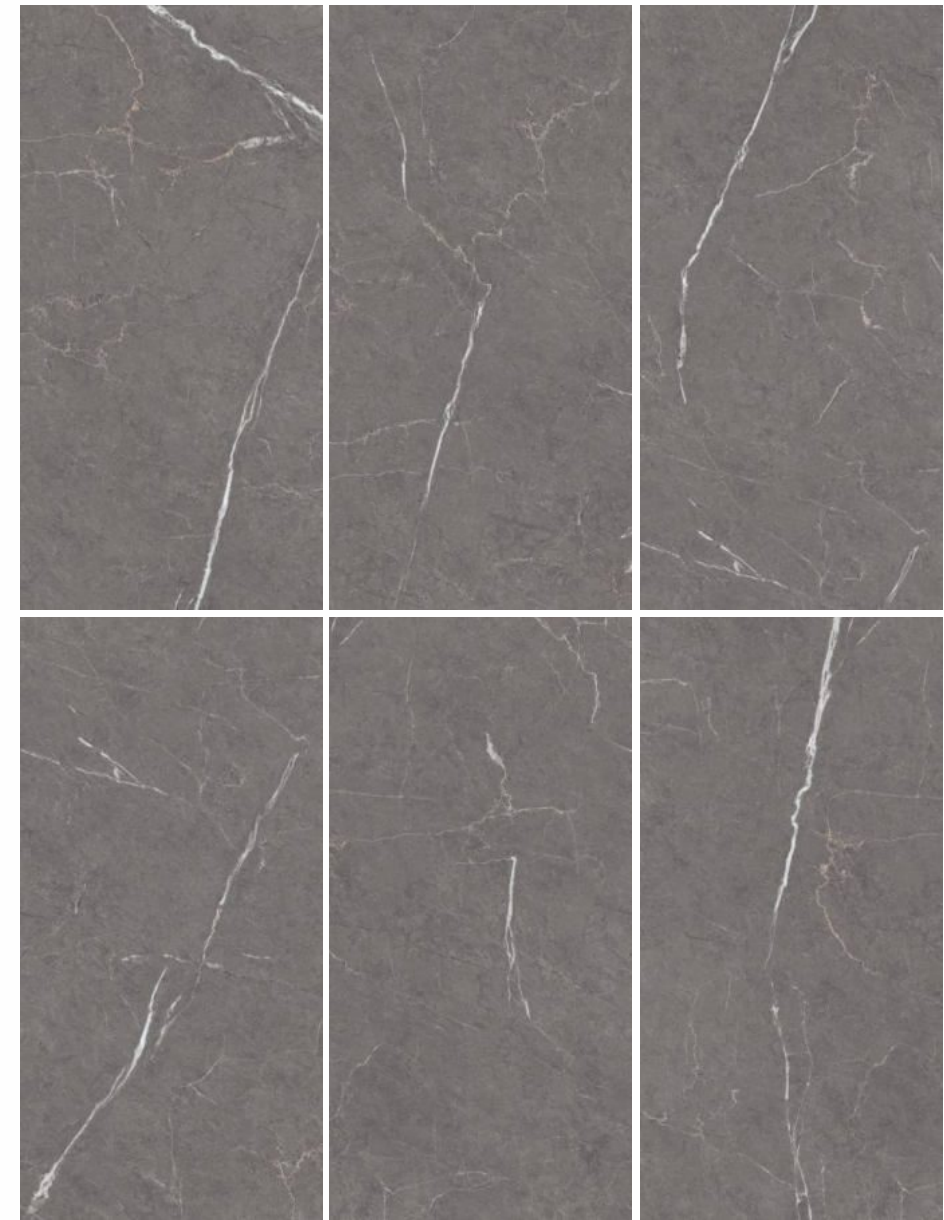

LOTAS ARMANI GREY

Size : 60x120cm /2"x4"
Finish : Glossy
Faces : 06