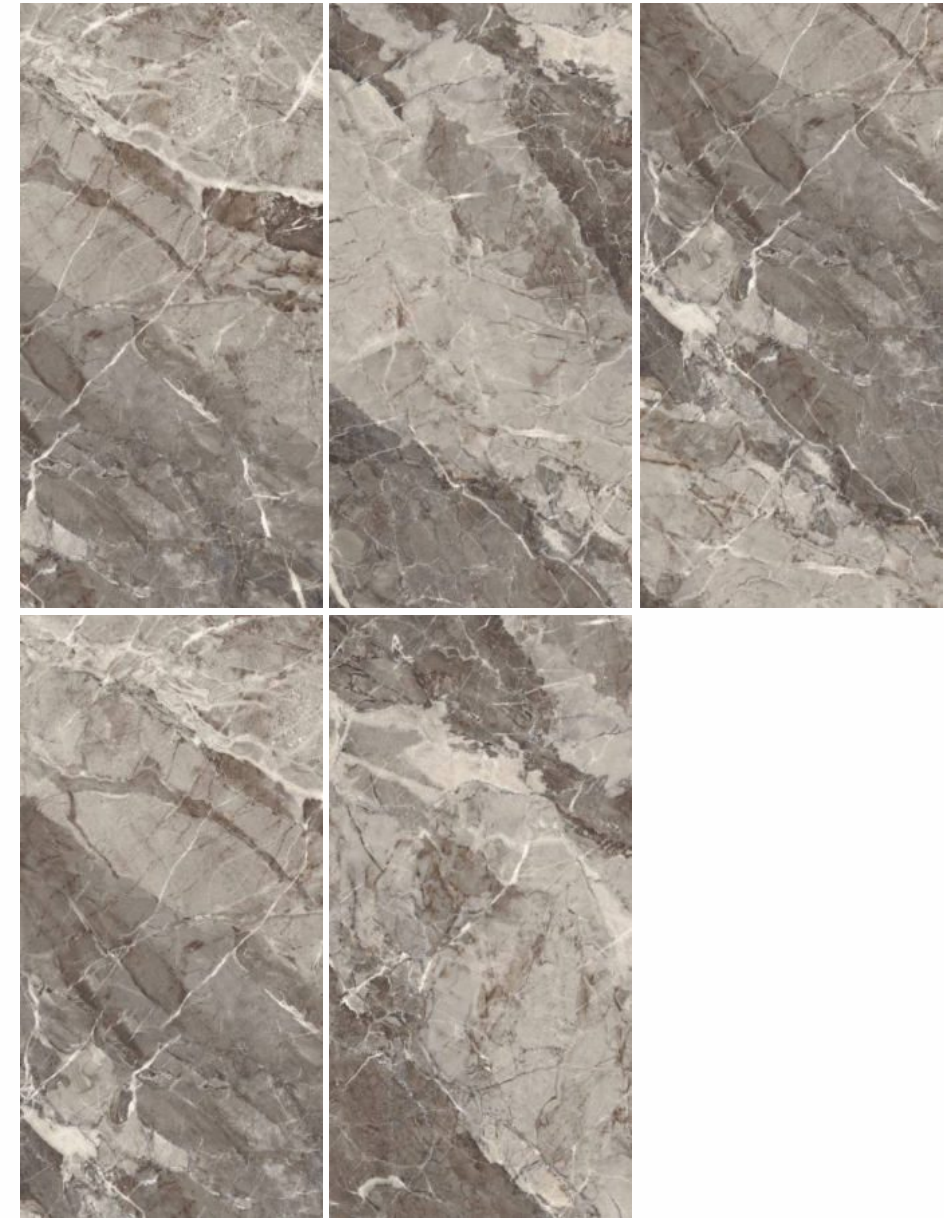

DHGANI BRECCIA

Size : 60x120cm /2"x4"
Finish : Glossy
Faces : 05