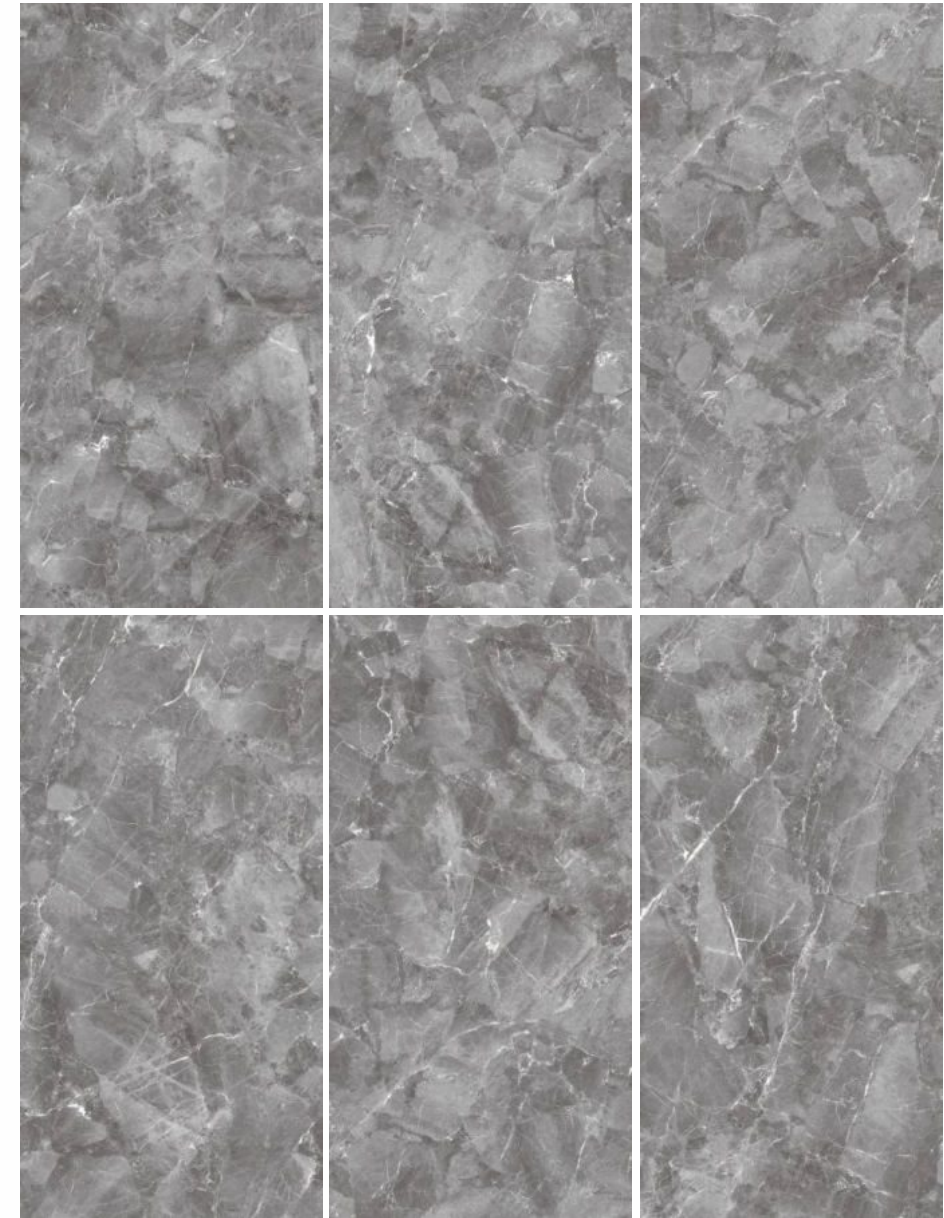

FIORDI GREY

Size : 60x120cm /2"x4"
Finish : Glossy
Faces : 06