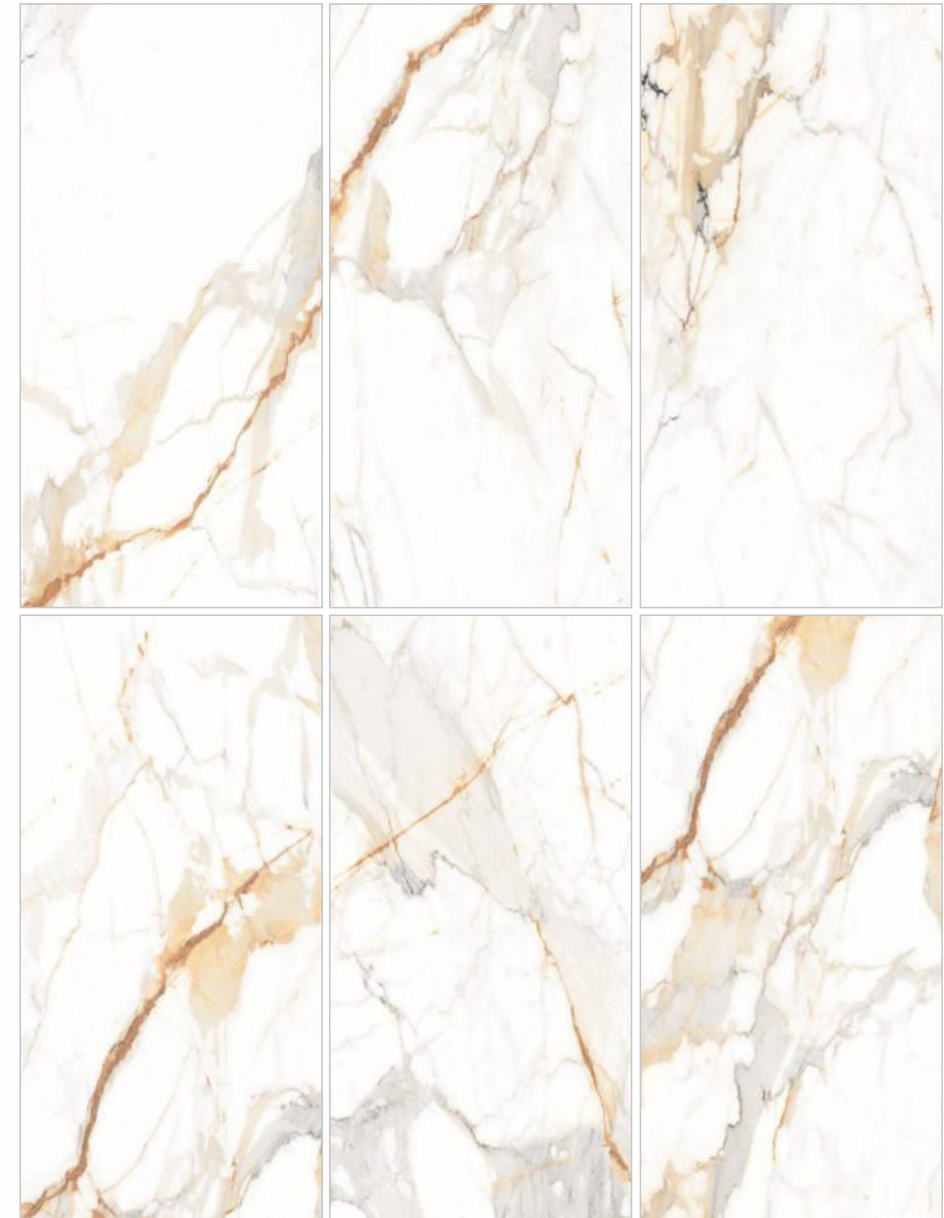

MURGAN CALACATTA

Size : 60x120cm /2"x4"
Finish : Glossy
Faces : 06