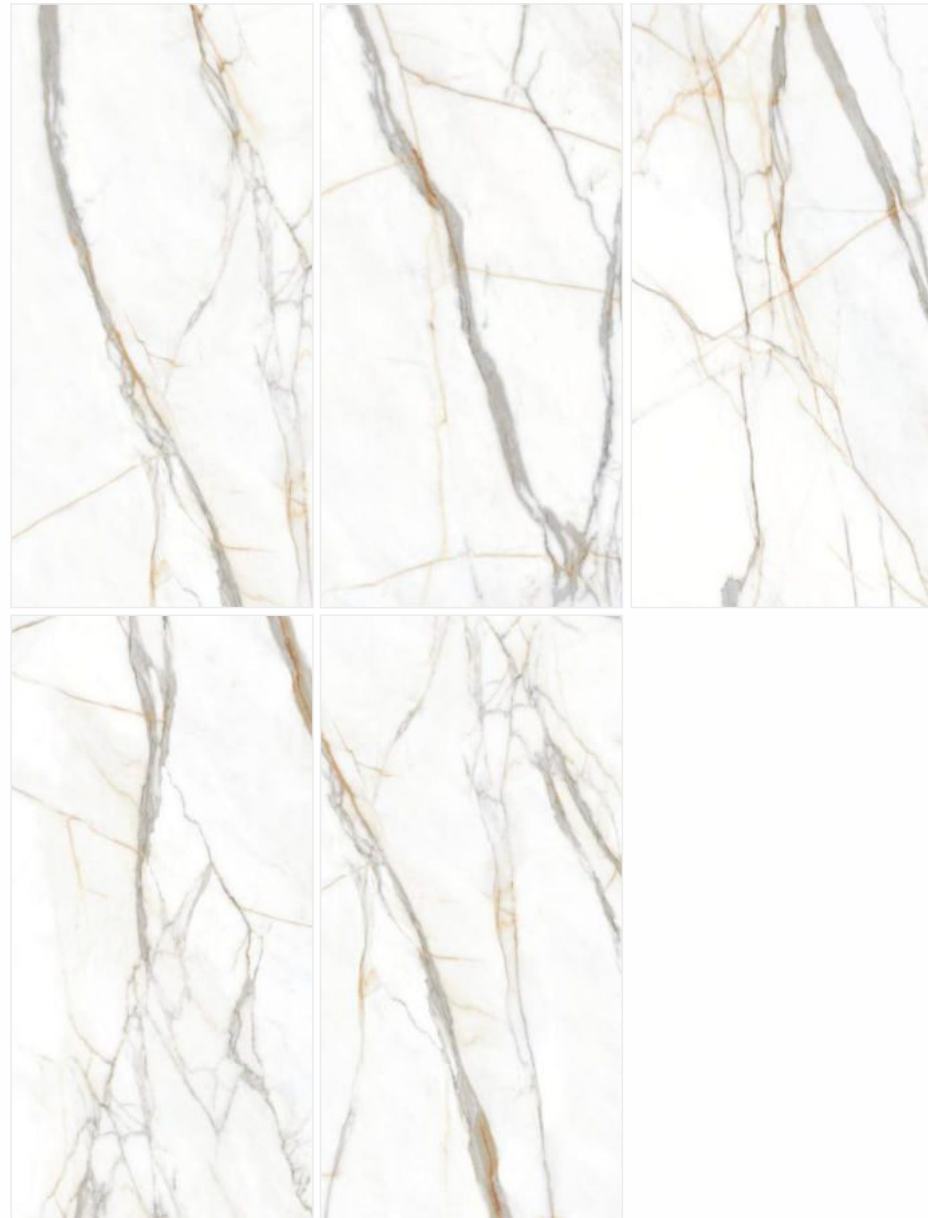

CALACATTA BORGHINI NATURAL

Size : 60x120cm /2"x4"
Finish : Glossy
Faces : 05