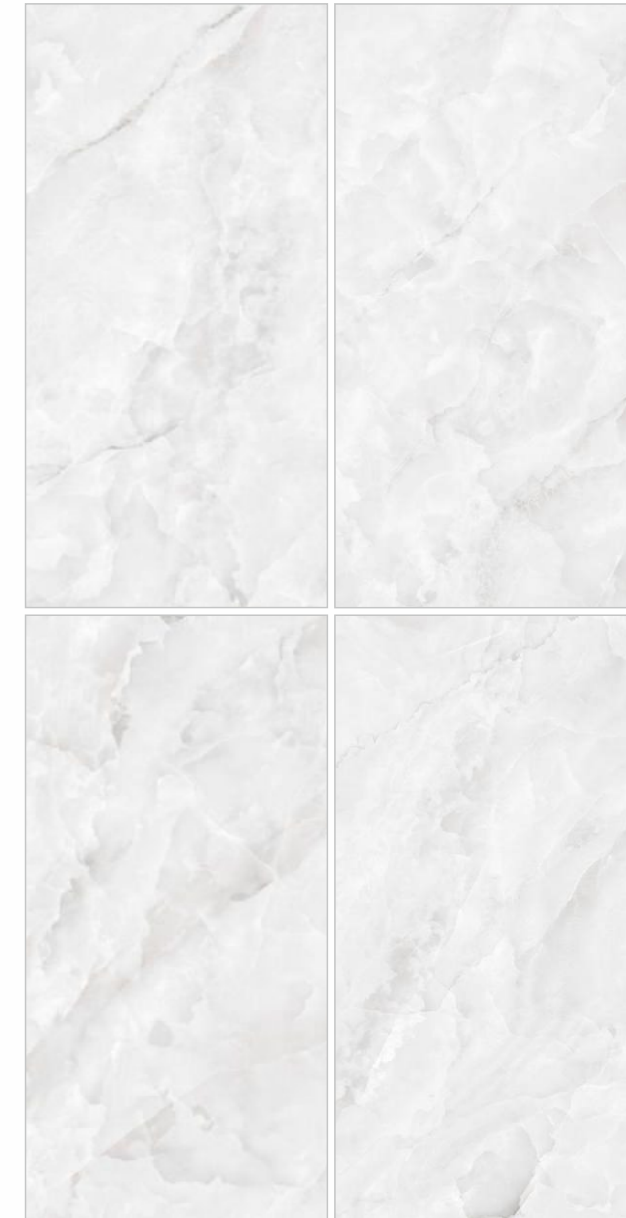

FORAM ONYX WHITE

Size : 60x120cm /2"x4"
Finish : Glossy
Faces : 04