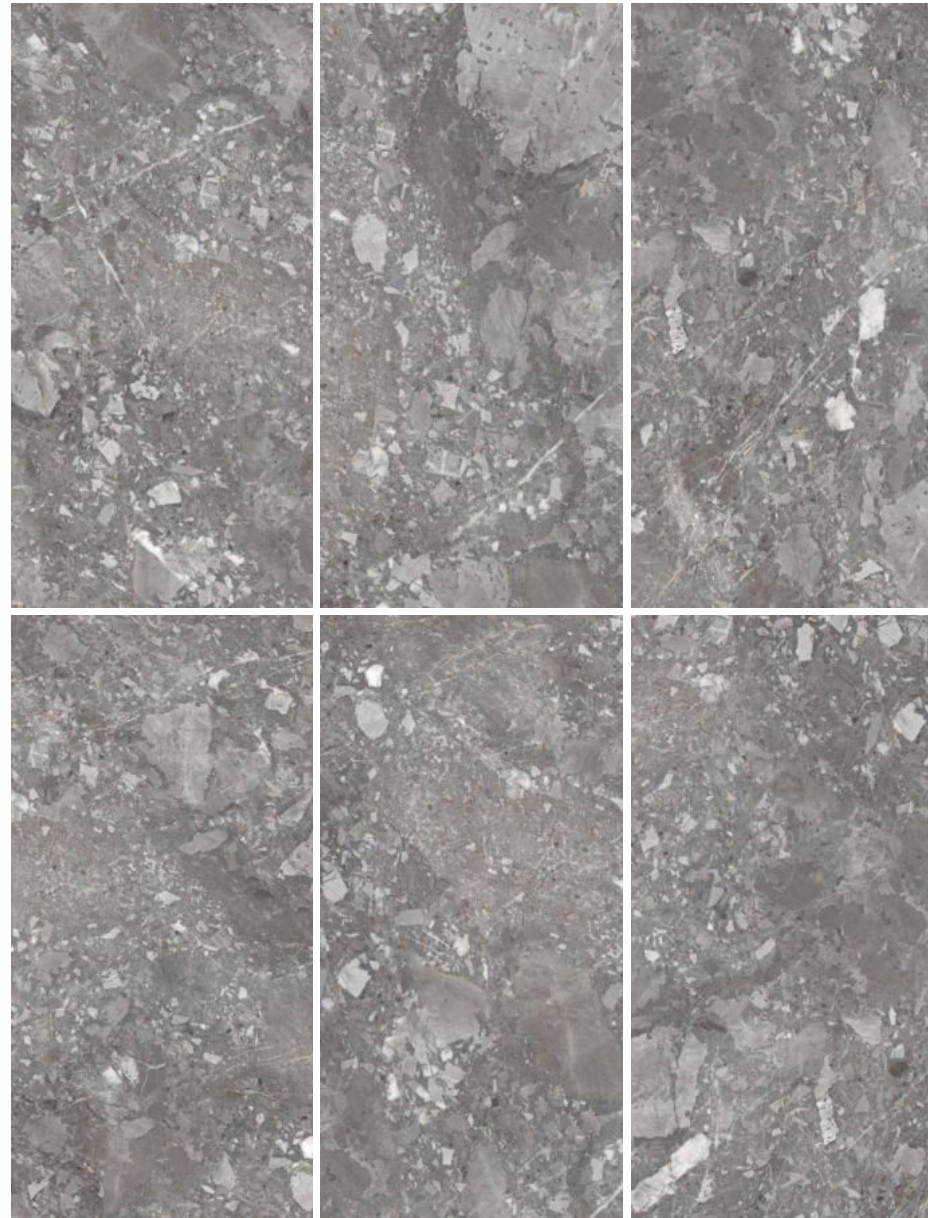

Size : 60x120cm /2"x4"
Finish : Glossy
Faces : 07

FLAVIO GREY

Size : 60x120cm /2"x4"
Finish : Glossy
Faces : 06

FLAVIO NATURAL

Size : 60x120cm /2"x4"
Finish : Glossy
Faces : 06

FONTANA NATURAL

Size : 60x120cm /2"x4"
Finish : Glossy
Faces : 06