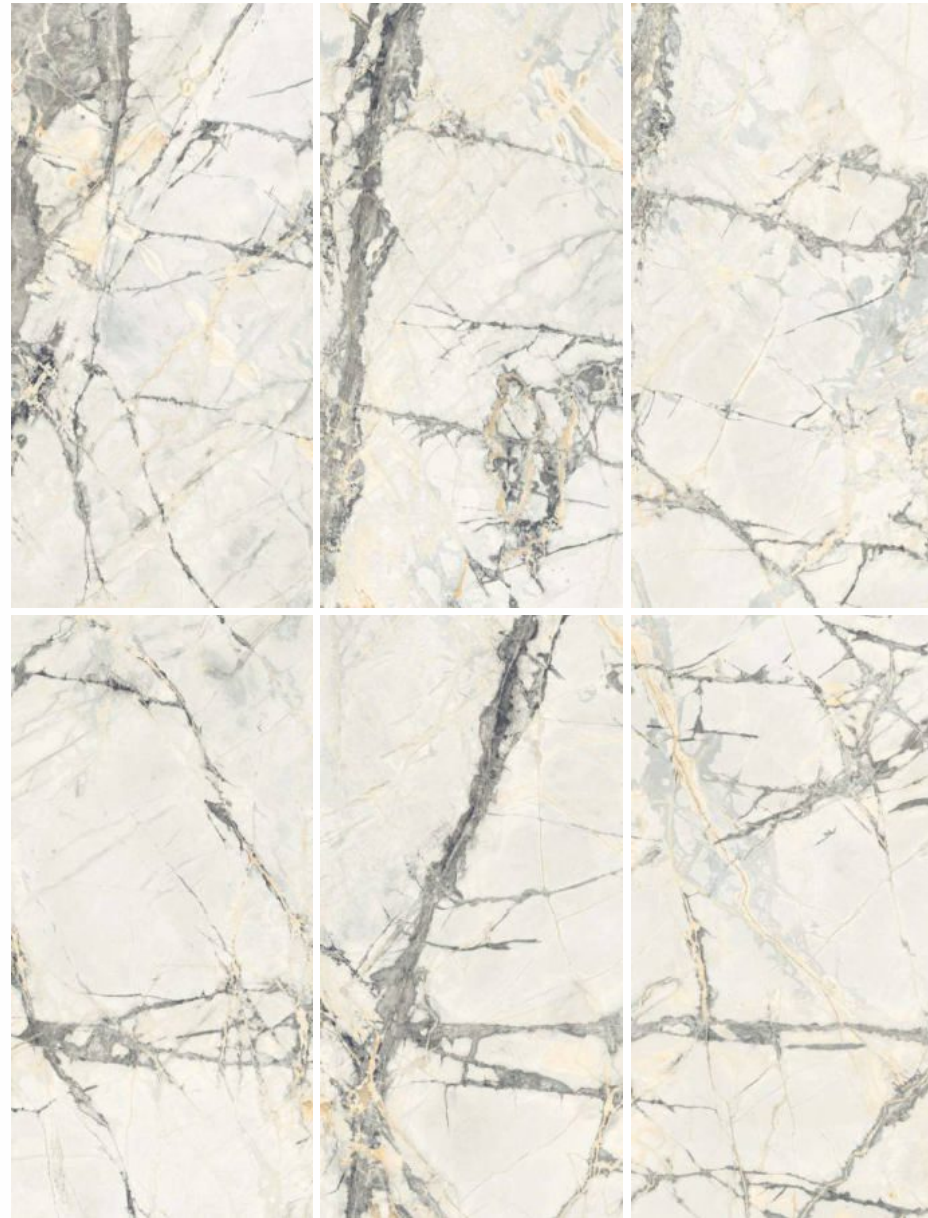

RMOSA GRIGIO

Size : 60x120cm /2"x4"
Finish : Glossy
Faces : 06