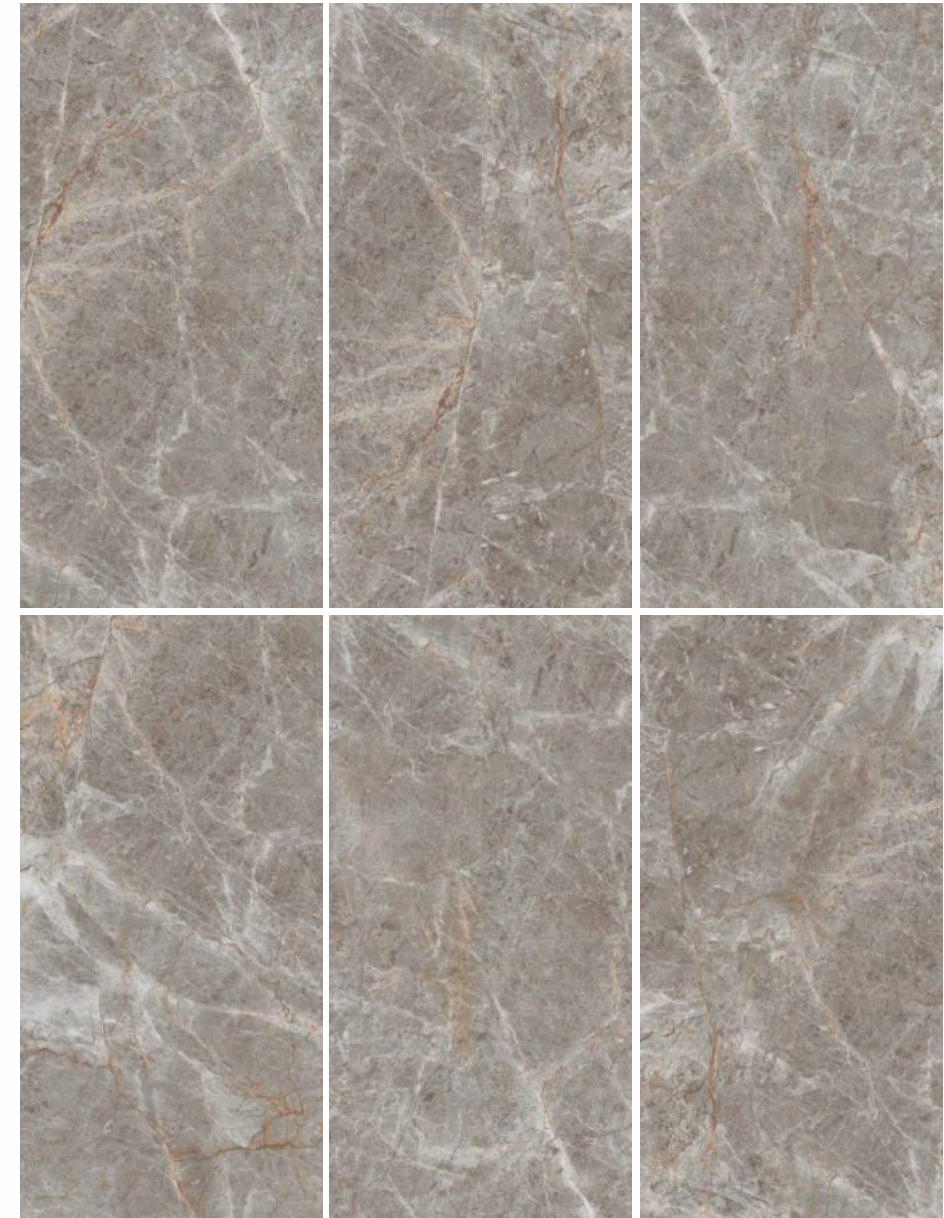

FUSION GREY

Size : 60x120cm /2"x4"
Finish : Glossy
Faces : 06