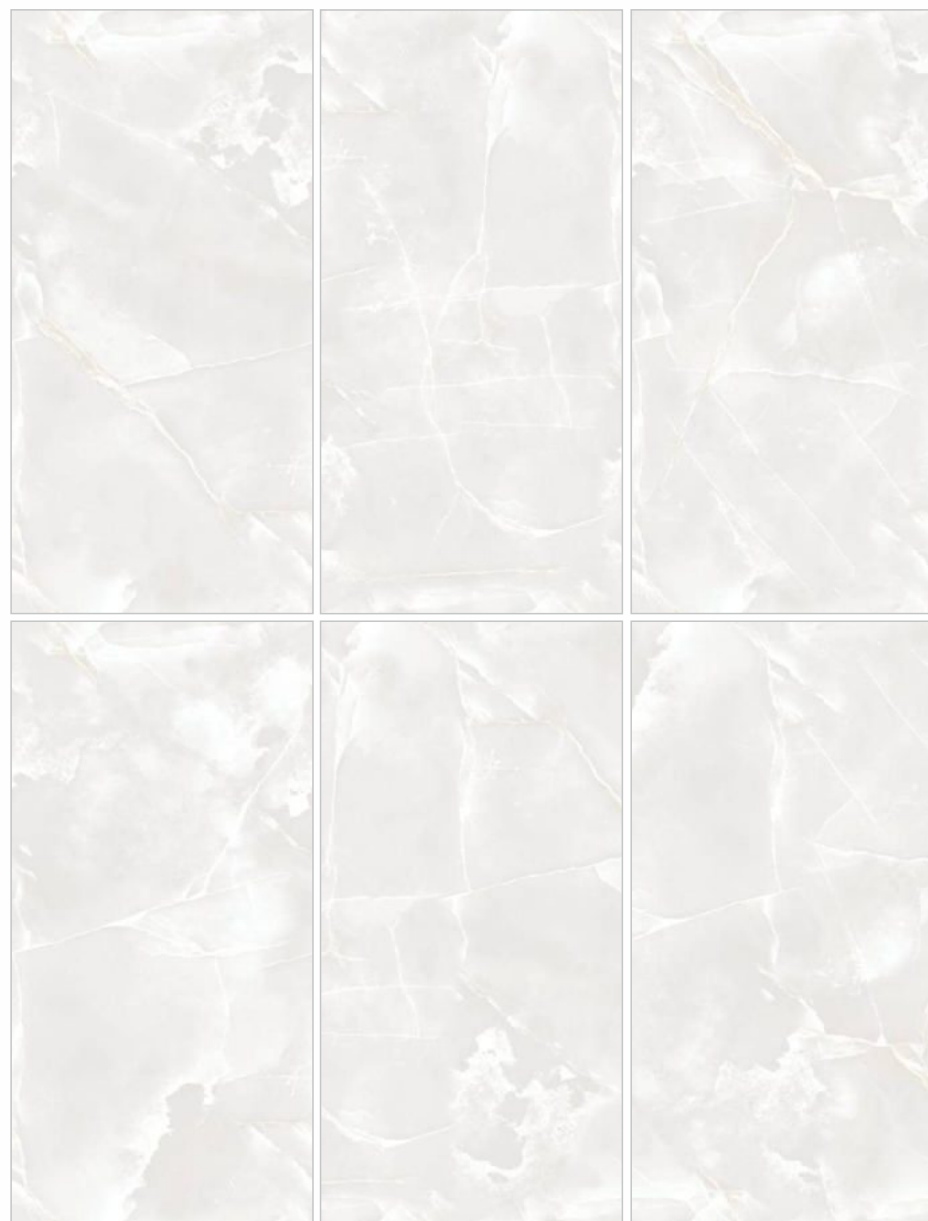

NATURAL ONYX

Size : 60x120cm /2"x4"
Finish : Glossy
Faces : 06