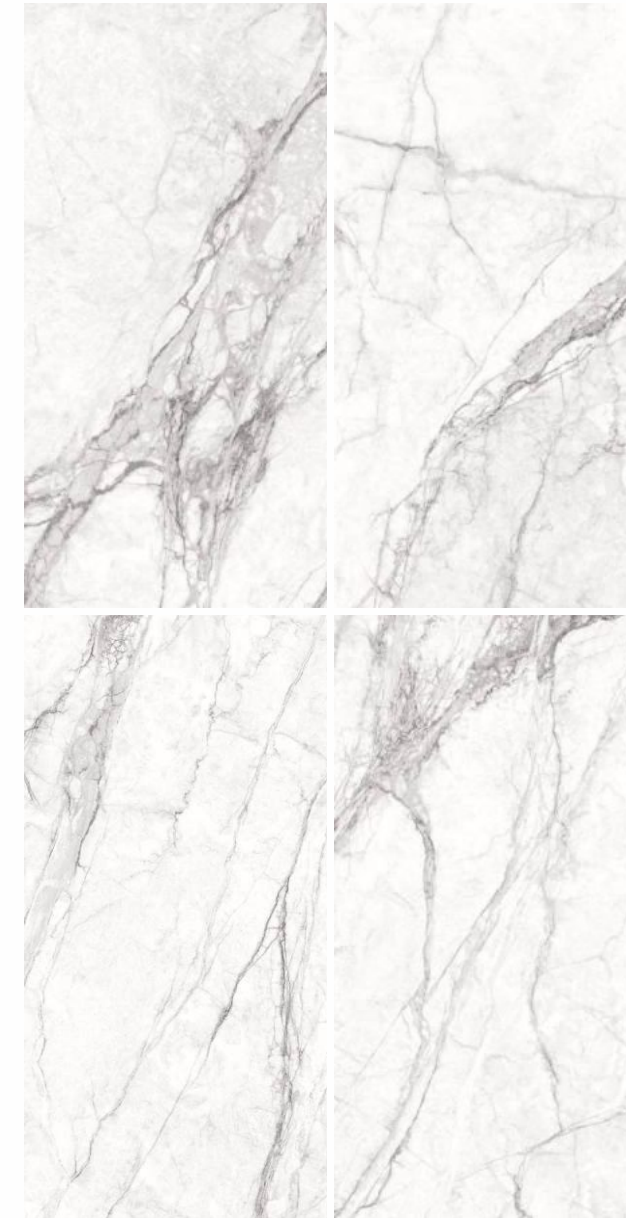

LILAC WHITE

Size : 60x120cm /2"x4"
Finish : Glossy
Faces : 04