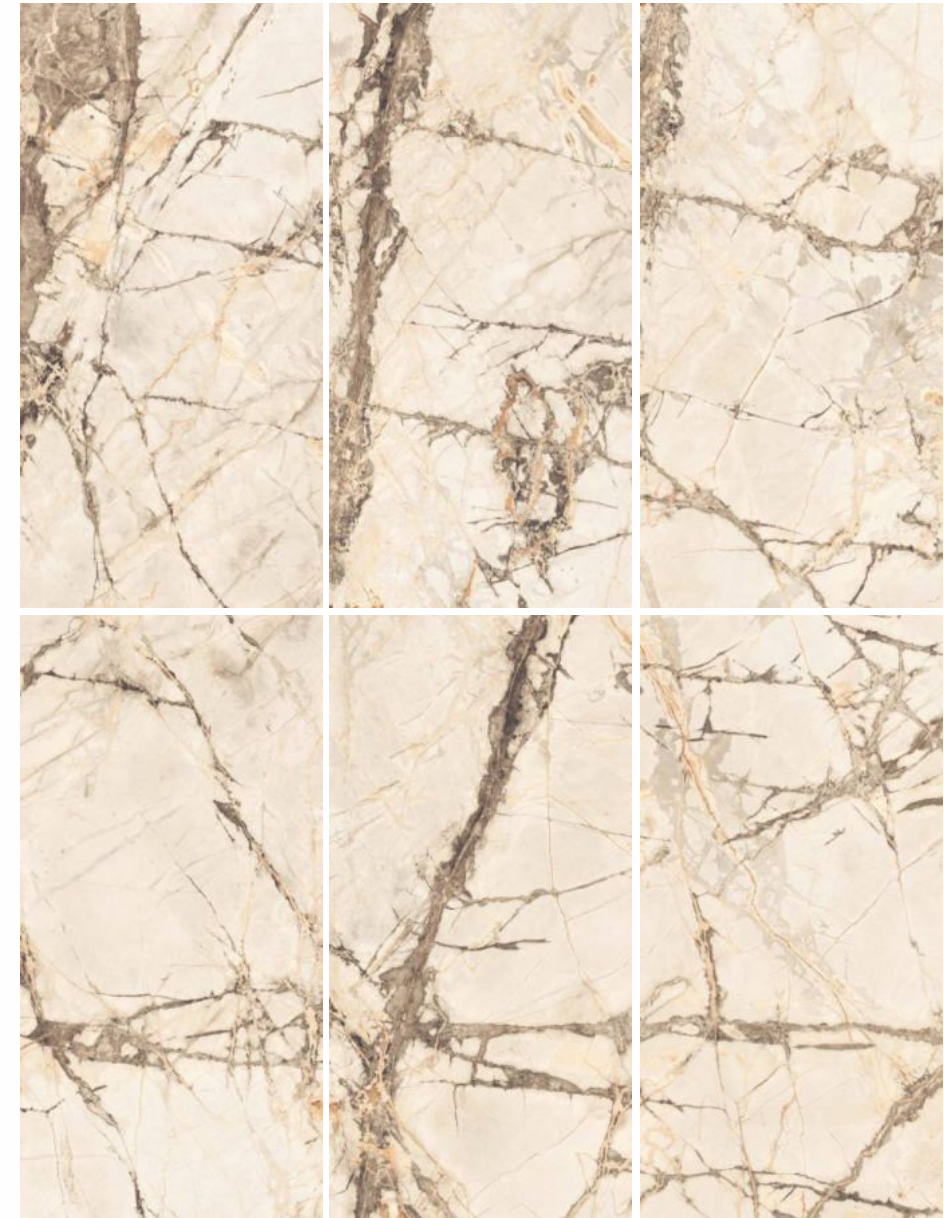

RIVERA BLUE

Size : 60x120cm / 2'x4"
Finish : Glossy
Faces : 01

RMOSA GRIGIO

Size : 60x120cm /2"x4"
Finish : Glossy
Faces : 06

RMOSA NATURAL

Size : 60x120cm /2"x4"
Finish : Glossy
Faces : 06

azureTM
CERAMICS