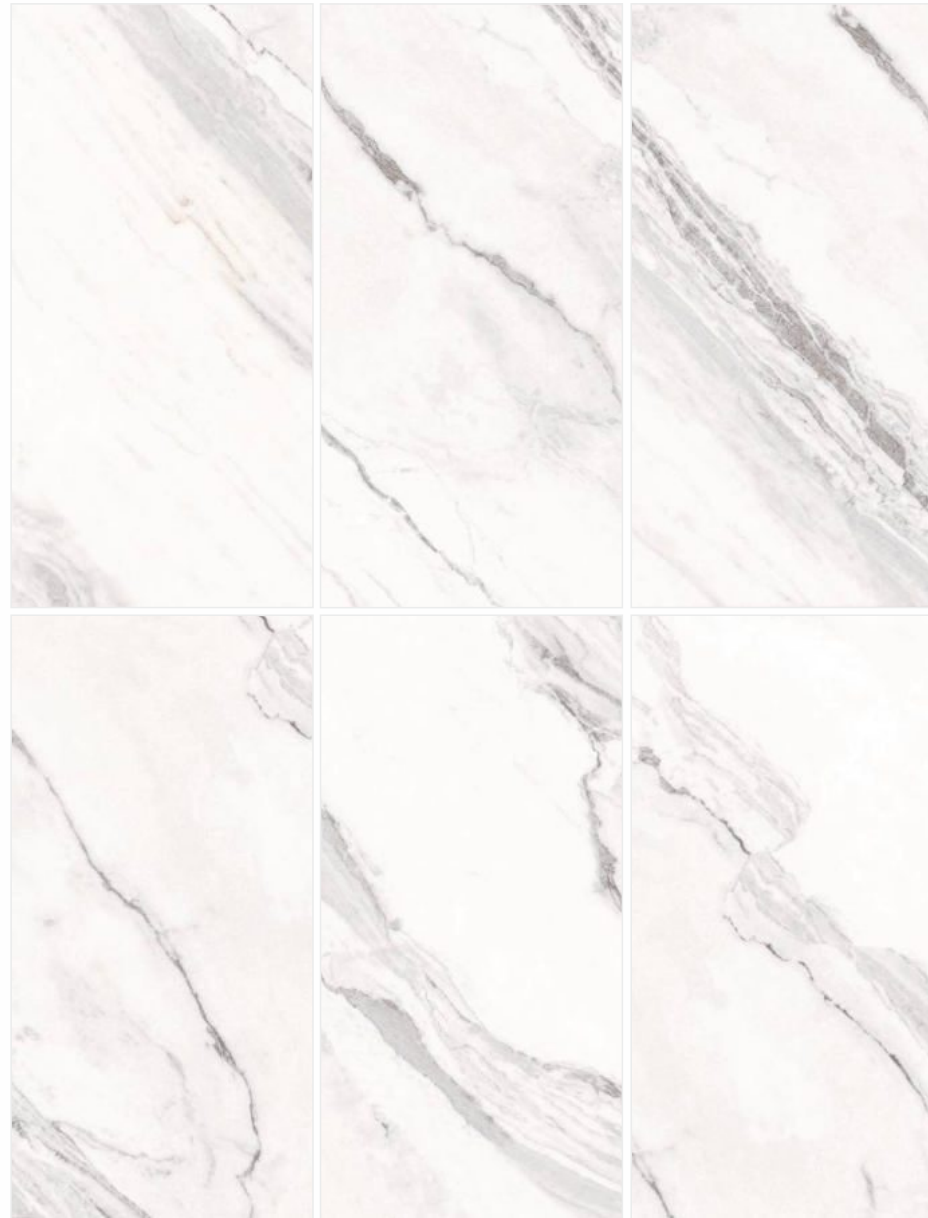

GINGER CALACATTA

Size : 60x120cm /2"x4"
Finish : Glossy
Faces : 06