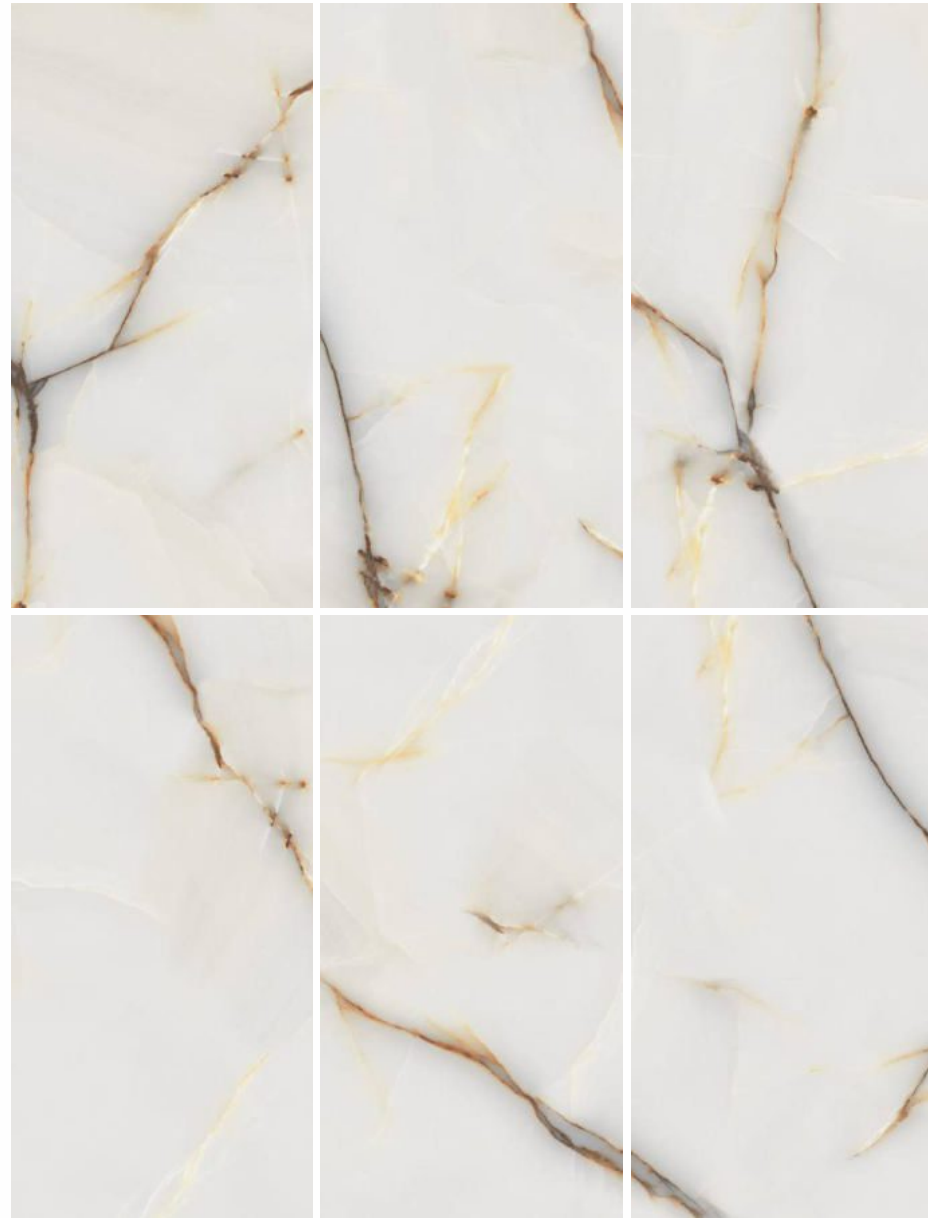

DAROH ONYX

Size : 60x120cm /2"x4"
Finish : Glossy
Faces : 06