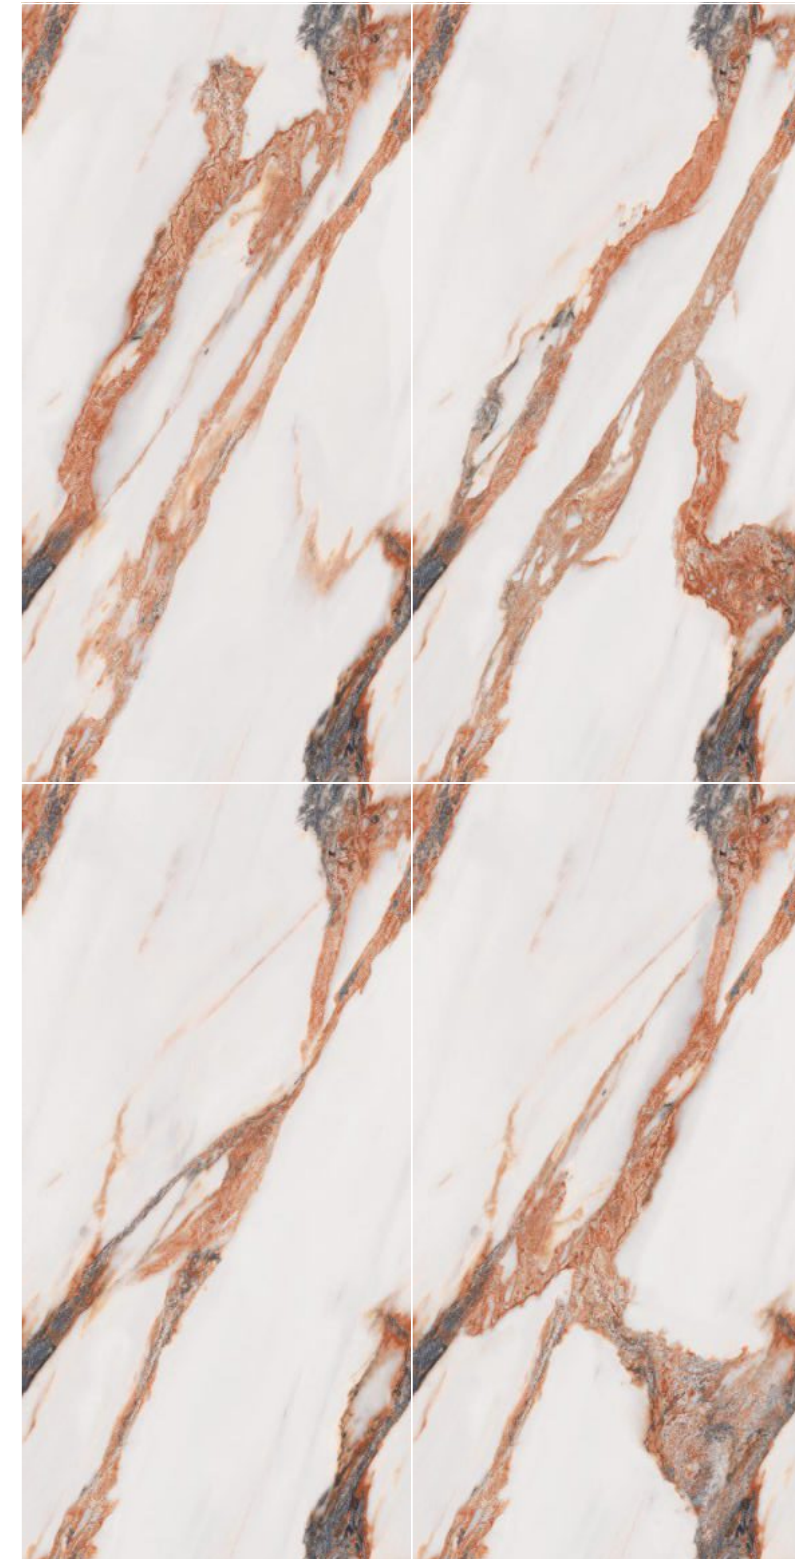

Bozzetto Red

Glossy Finish | 4 Randoms

Bozzetto Red

- High durable
- Acid resistance
- Stain resistance
- Easy to clean
- Dimensional stability
- Slip resistance
- Eco friendly
- Maintenance free