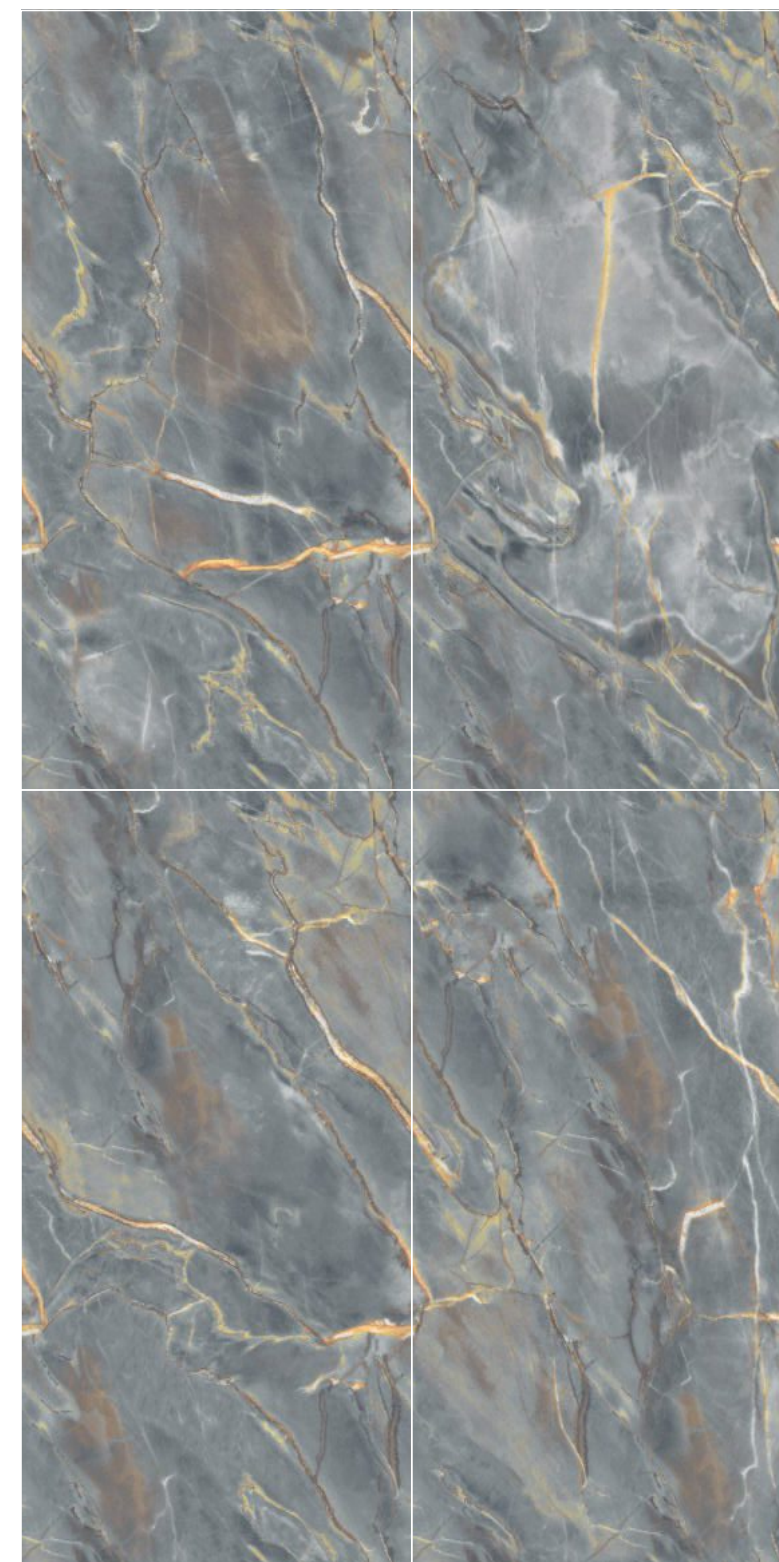

## Trinity Stone Aque

HIGHGLOSS + EXTRA colors

**azure**<sup>™</sup>  
CERAMICS

**azure**<sup>™</sup>  
CERAMICS

Endless<sup>series</sup>

600x1200mm  
Glazed Vitrified tiles

Trinity Stone Grey

Highgloss Finish | 4 Randoms