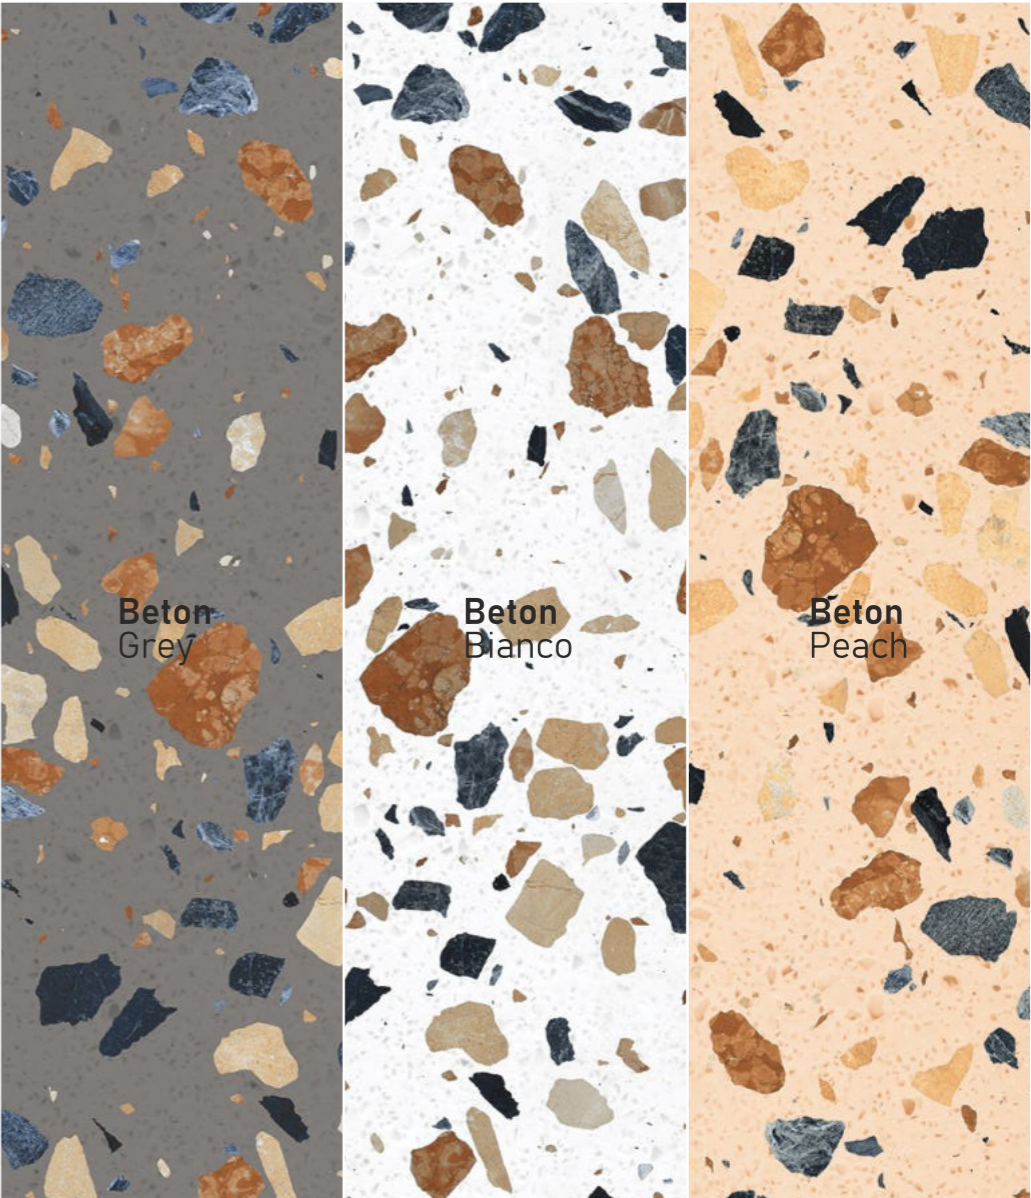

CARVING FINISH

azure™
CERAMICS

Beton

COLOR