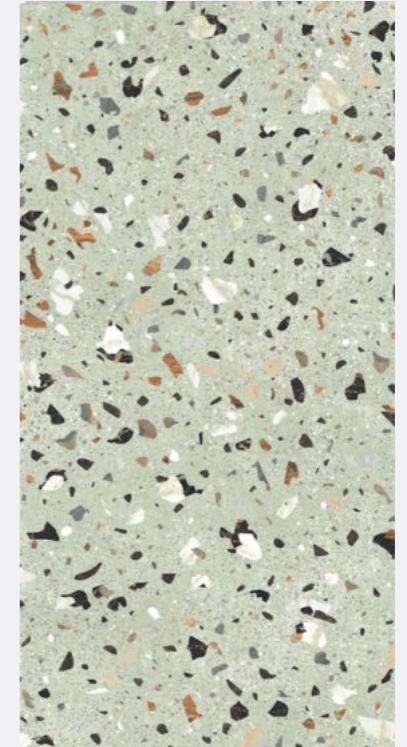

inspired
from italy