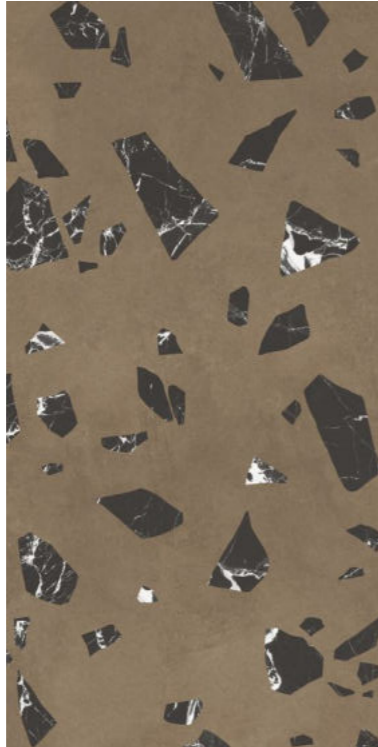

**Flori
Clay**

size
600x1200mm
finish
Carving