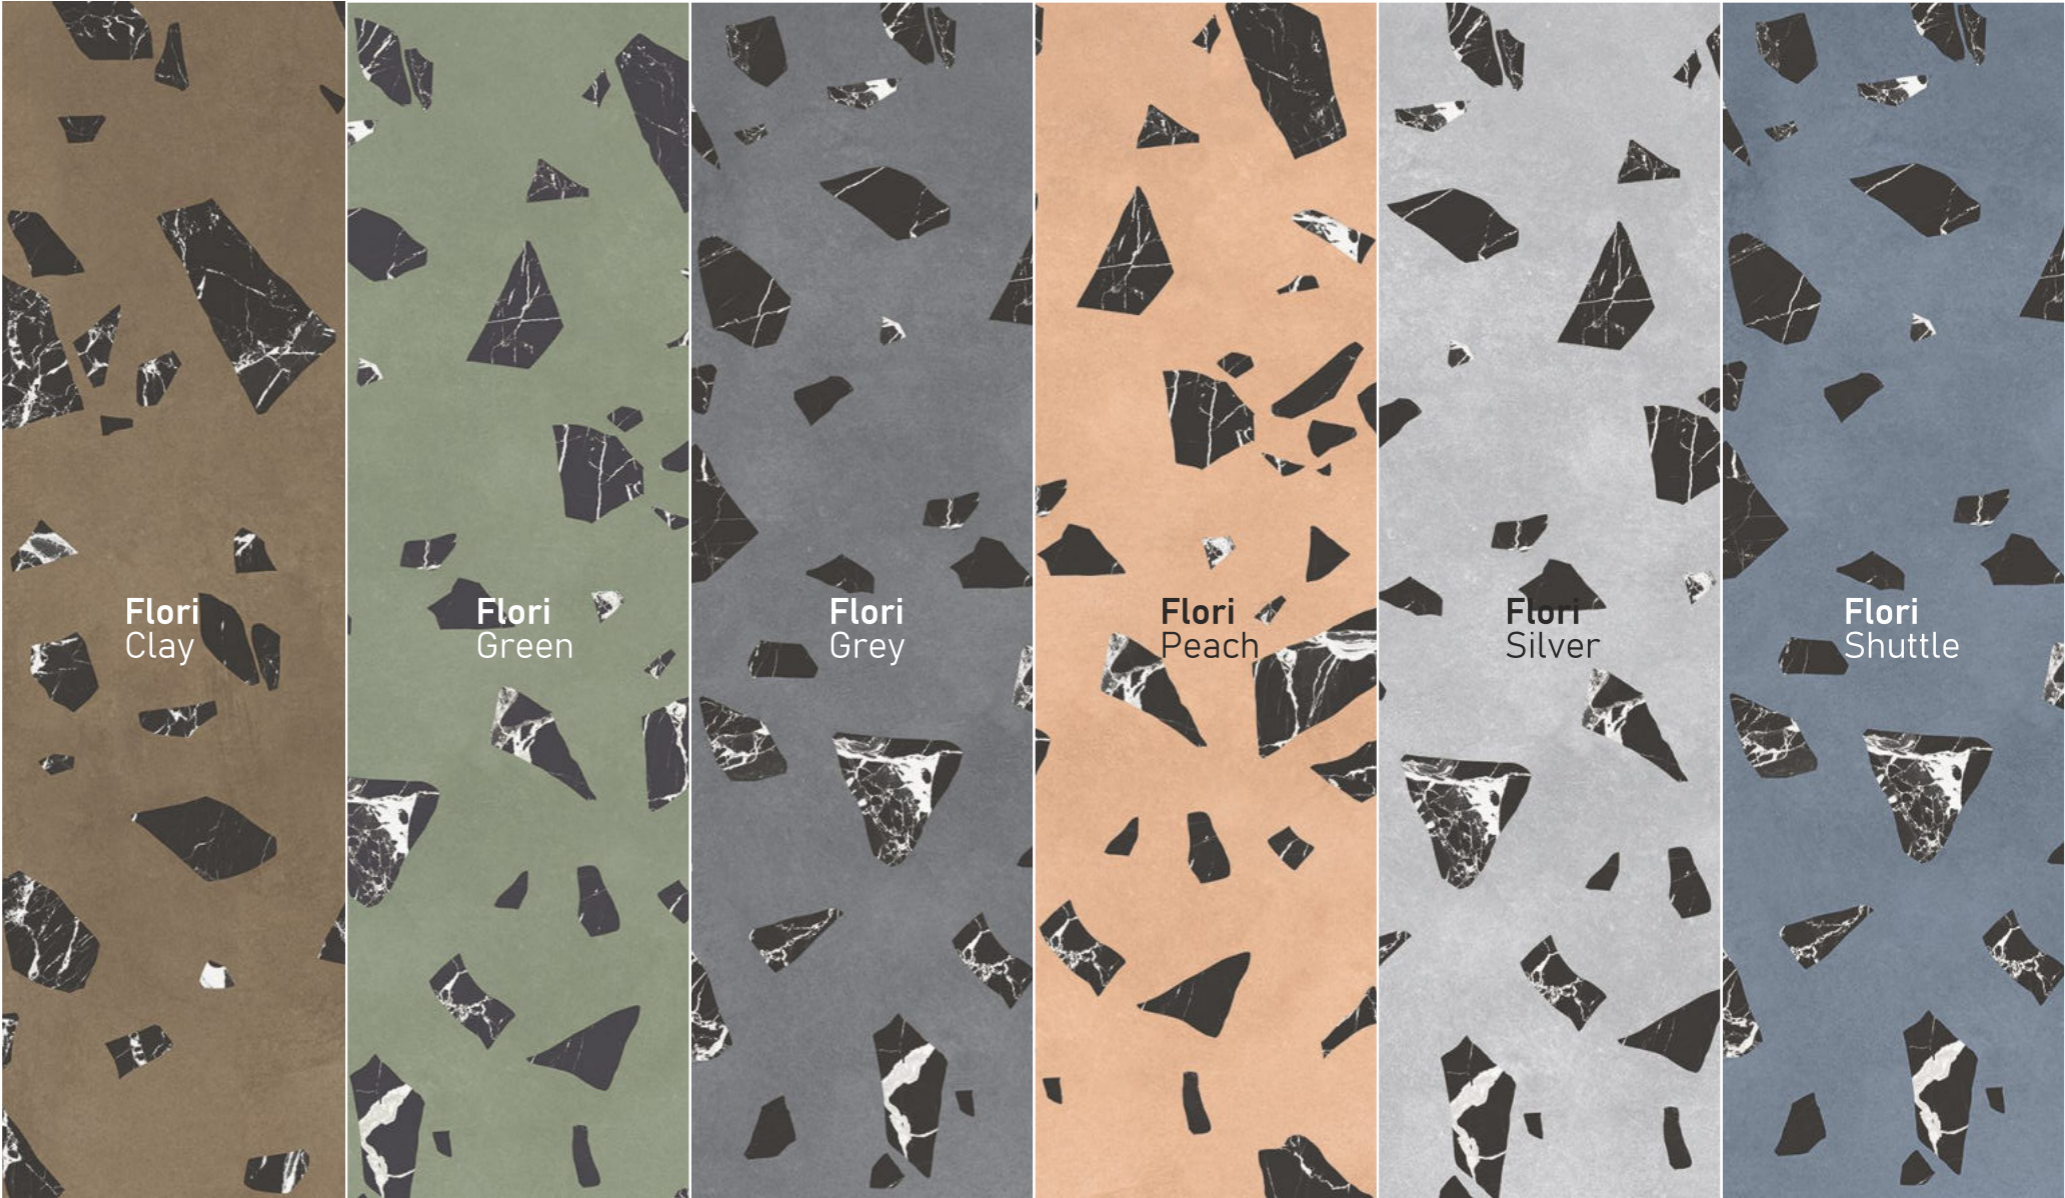

CARVING FINISH

azure™
CERAMICS

Flori
COLOR