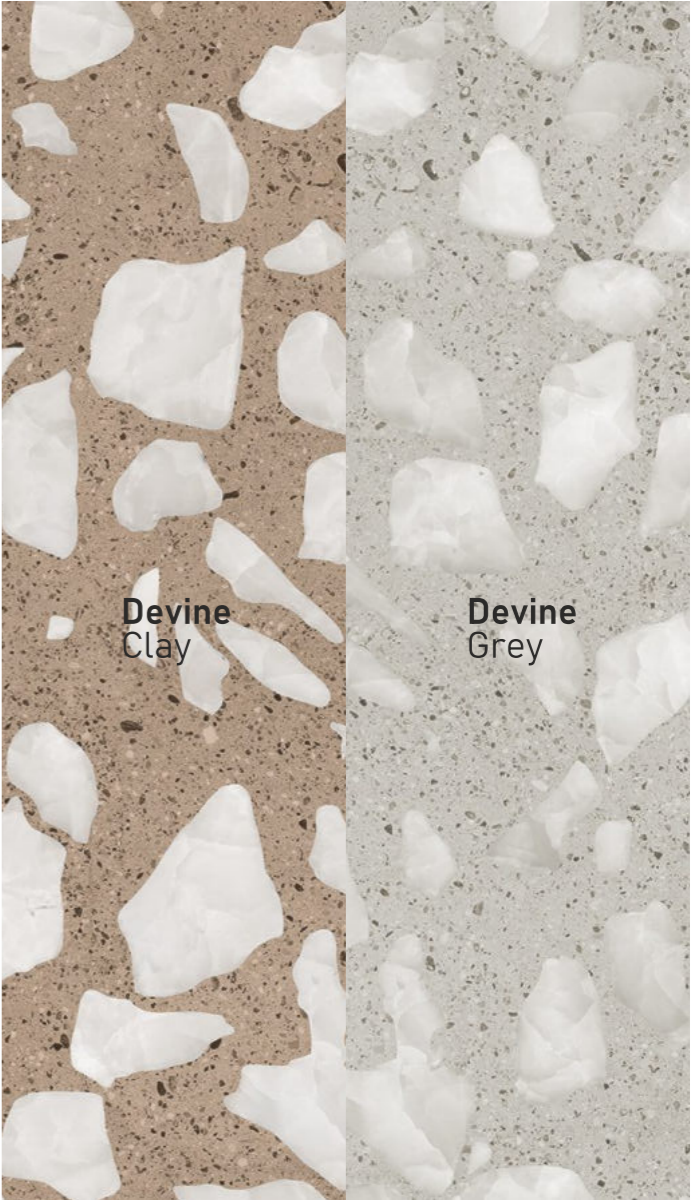

**Brio
Grey**

size
600x1200mm
finish
Carving

inspired
from italy

PROFESSIONAL
ColourTonnes

CARVING FINISH

azure[™]
CERAMICS

Devine
COLOR

PROFESSIONAL
Colour Tones