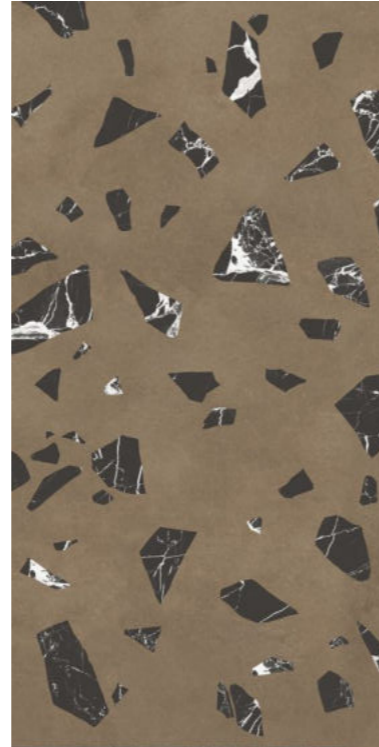

**Flori
Clay**

size
600x1200mm
finish
Carving