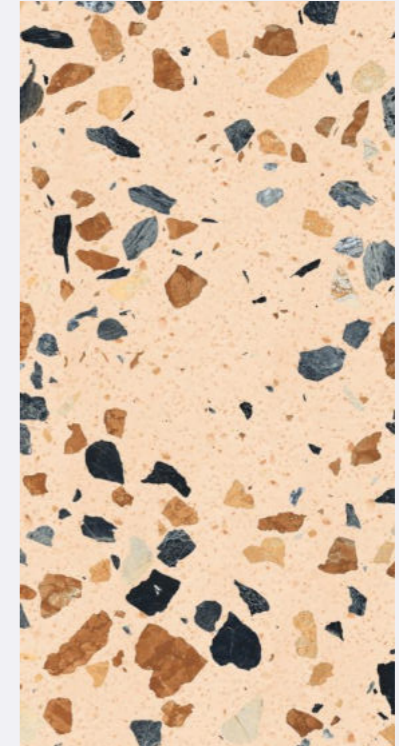

inspired
from italy