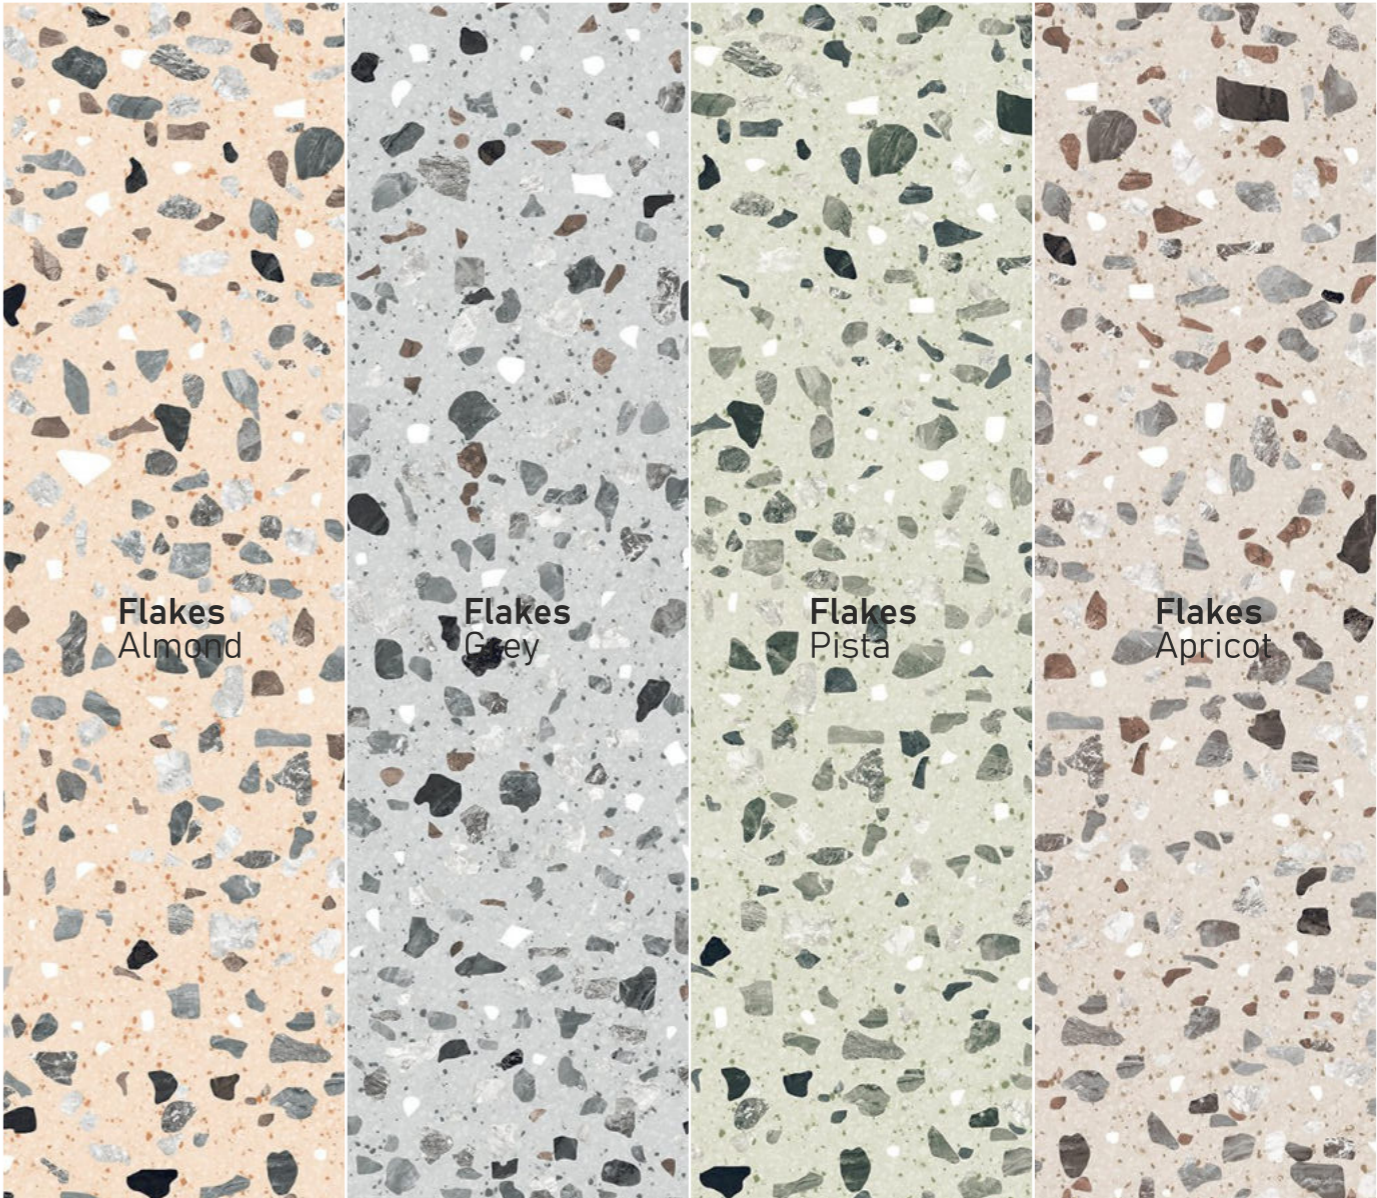

CARVING FINISH

azure™
CERAMICS

Flakes

COLOR