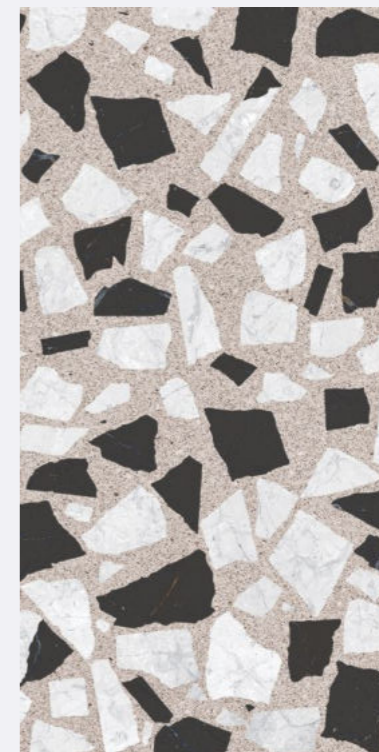

inspired
from italy