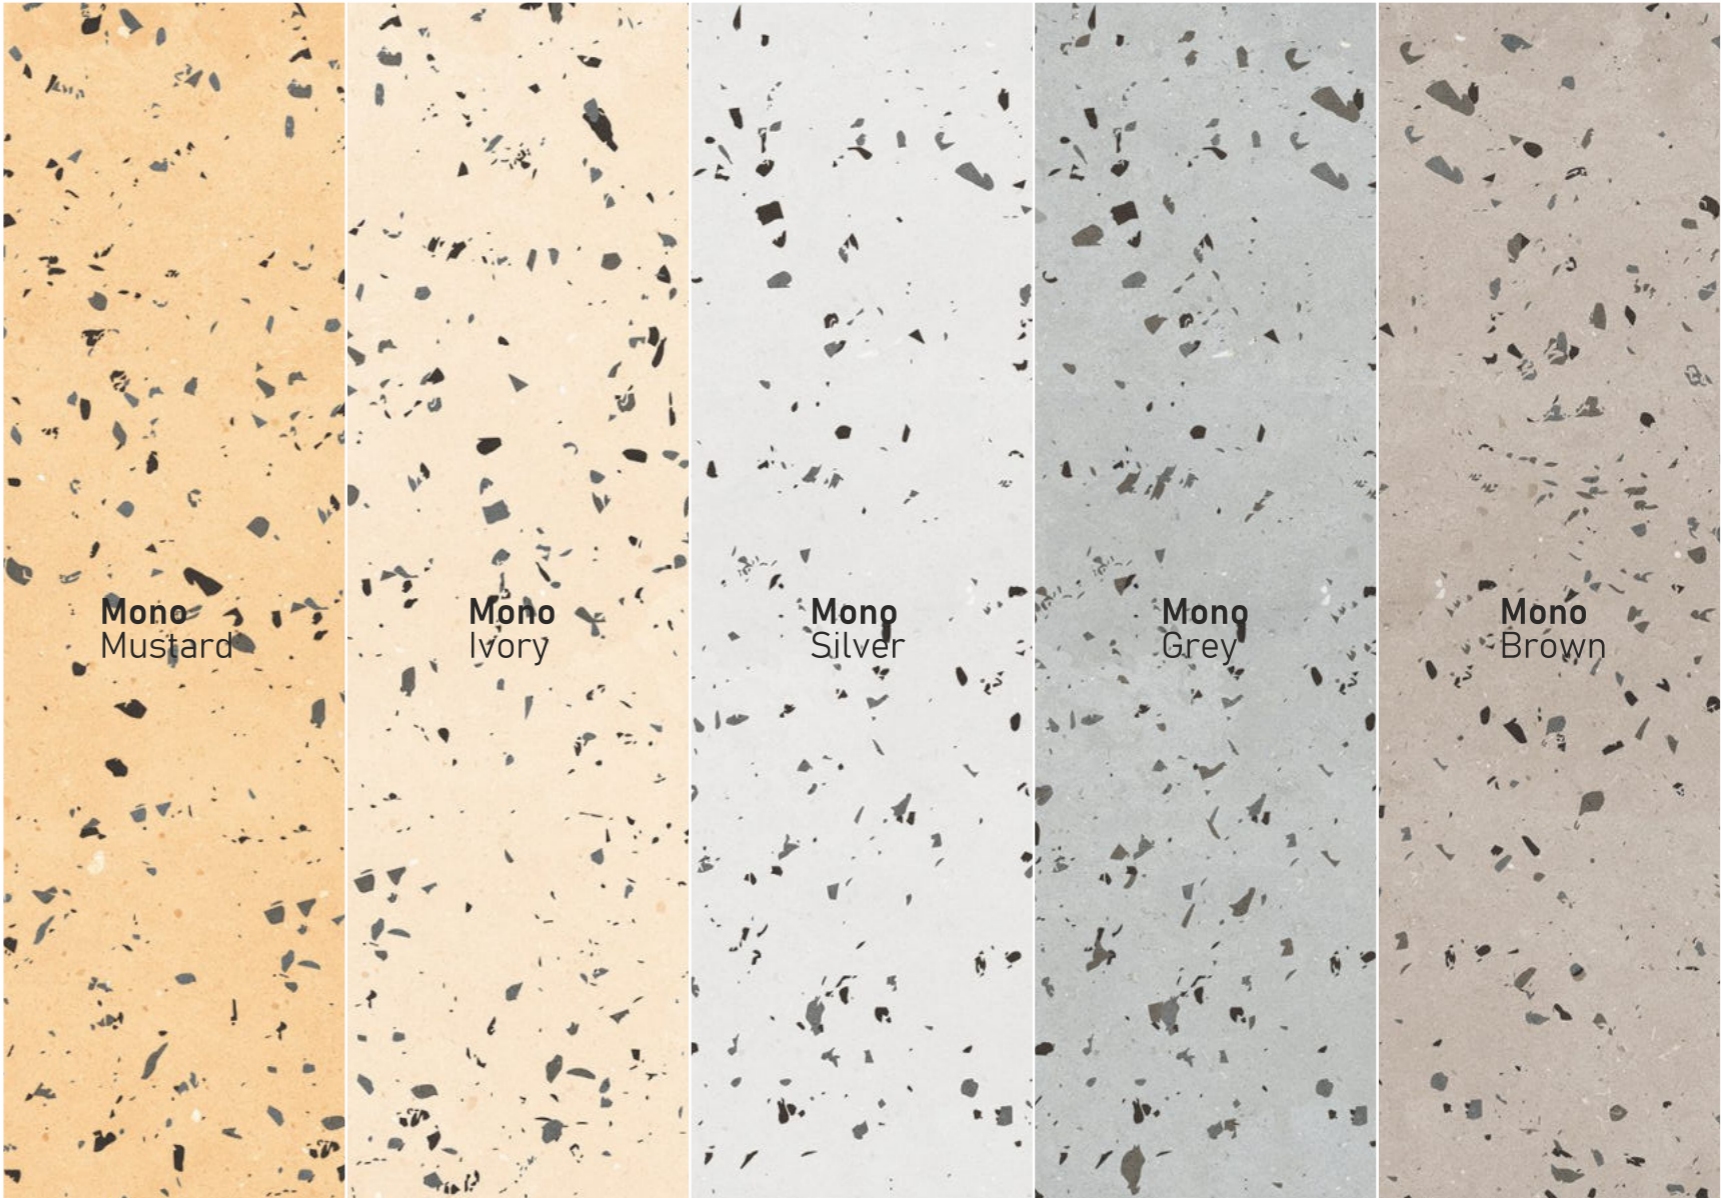

Marmoreal
White

Marmoreal White

size
600x1200mm
finish
Carving

inspired
from italy

CARVING FINISH

azure[™]
CERAMICS

Mono
Mustard

Mono
Ivory