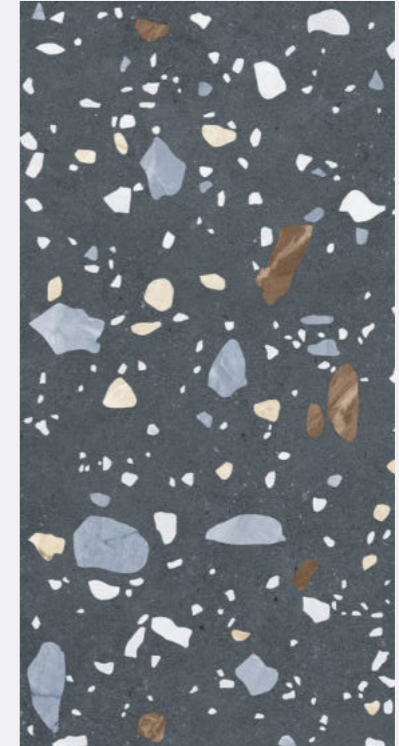

inspired
from italy

CARVING FINISH

azure[™]
CERAMICS

Nest
COLOR

PROFESSIONAL
Colour To nes

Nest Cocrete

size
600x1200mm
finish
Carving

inspired
from italy