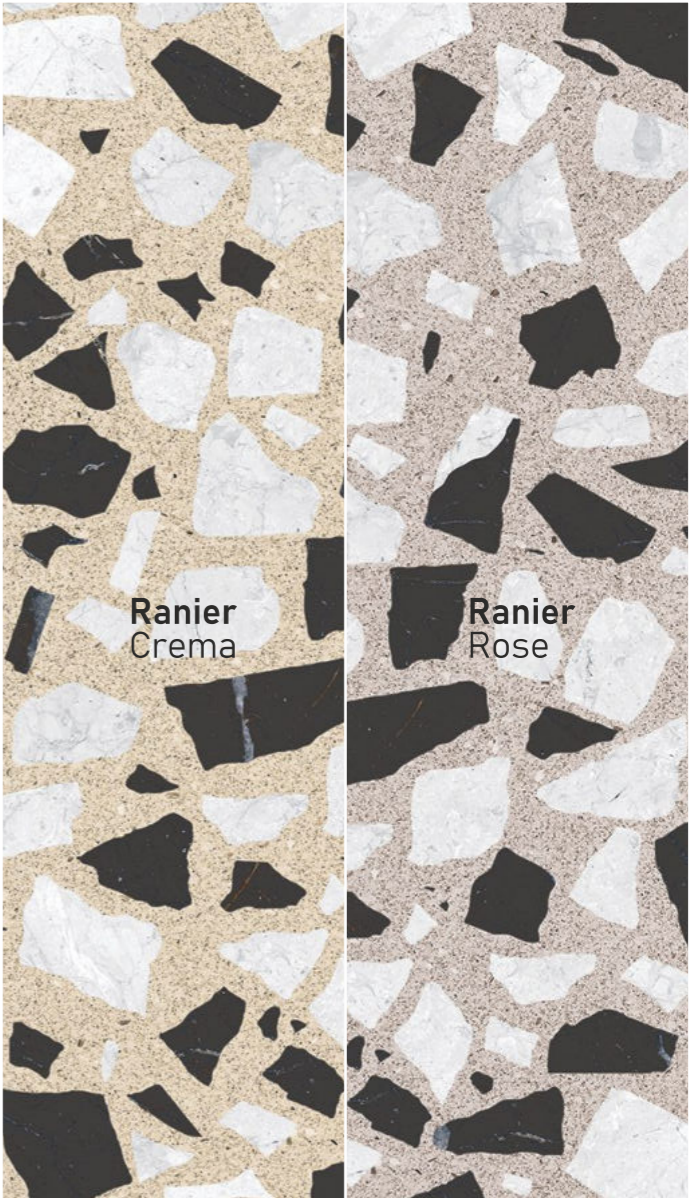

CARVING FINISH

azure^{TM}
CERAMICS

Ranier
COLOR