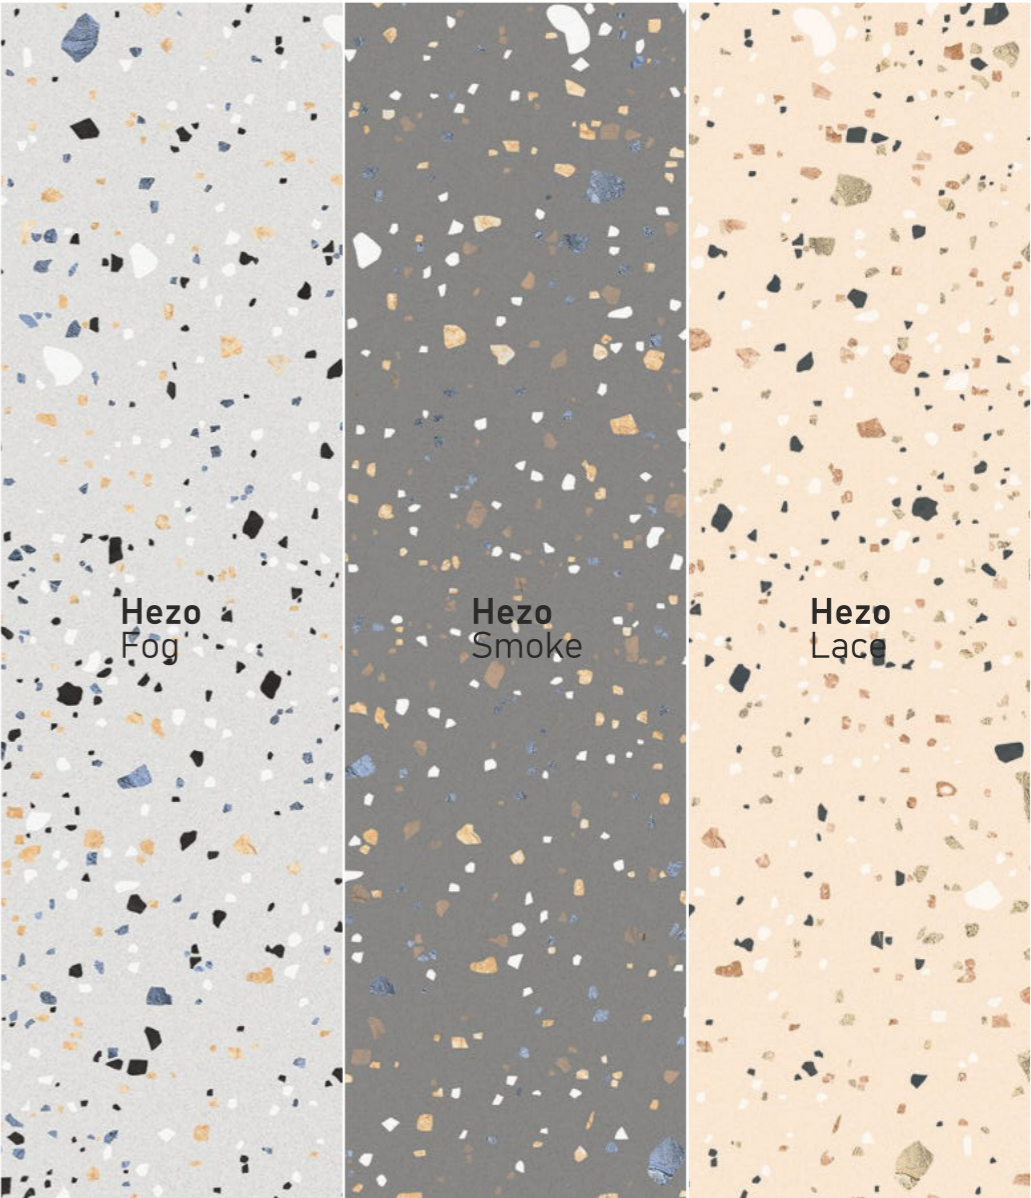

Frosty Taupe

size
600x1200mm
finish
Carving

inspired
from **italy**

CARVING FINISH

azure[™]
CERAMICS

Hezo
COLOR

azure[™]
CERAMICS

Hezo Fog