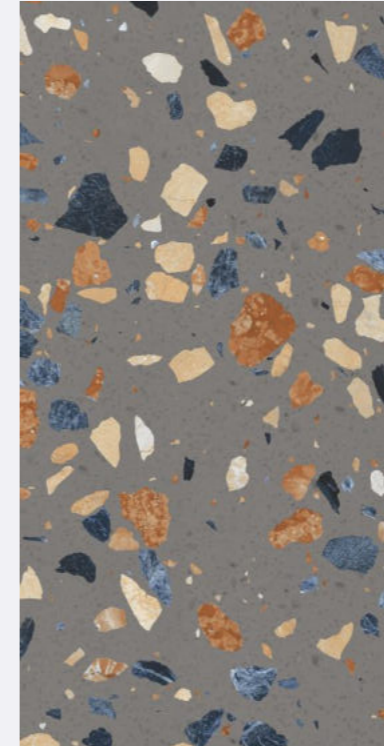

Beton

COLOR

PROFESSIONAL
Colour Tones

Beton Grey

size
600x1200mm
finish
Carving

inspired
from italy

**Beton
Bianco**

size
600x1200mm
finish
Carving