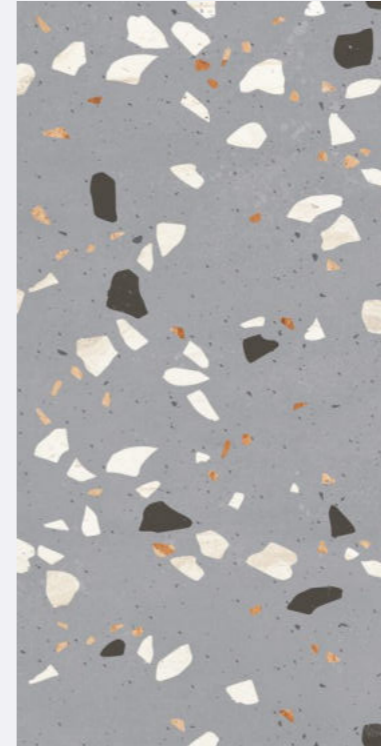

Allianz Fossil

size
600x1200mm
finish
Carving