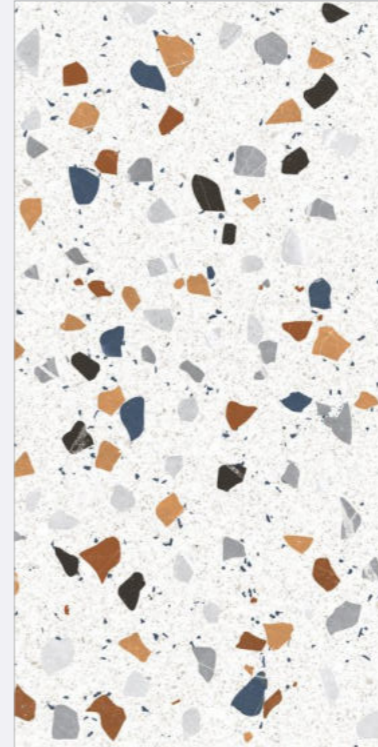

Marmoreal White

size
600x1200mm
finish
Carving