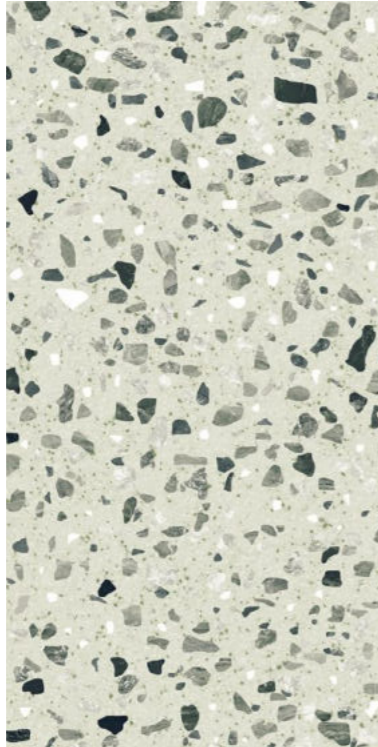

azure™
CERAMICS

Flakes Pista

size
600x1200mm
finish
Carving

EXTRA
colors

inspired
from italy

PROFESSIONAL
Colour Tones