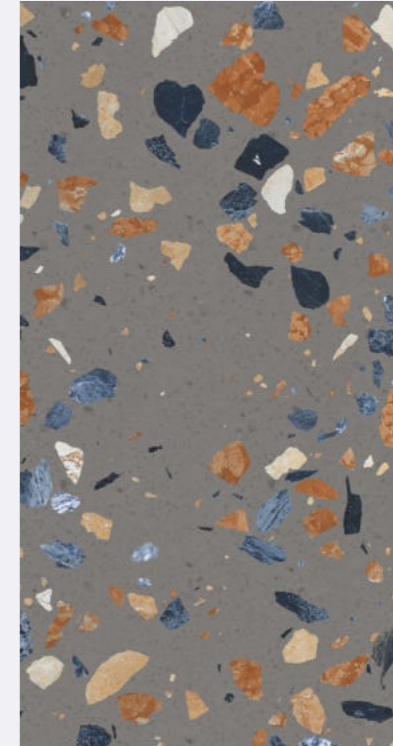

Beton

COLOR

PROFESSIONAL
Colour Tones

Beton Grey

size
600x1200mm
finish
Carving

inspired
from italy

**Beton
Bianco**

size
600x1200mm
finish
Carving