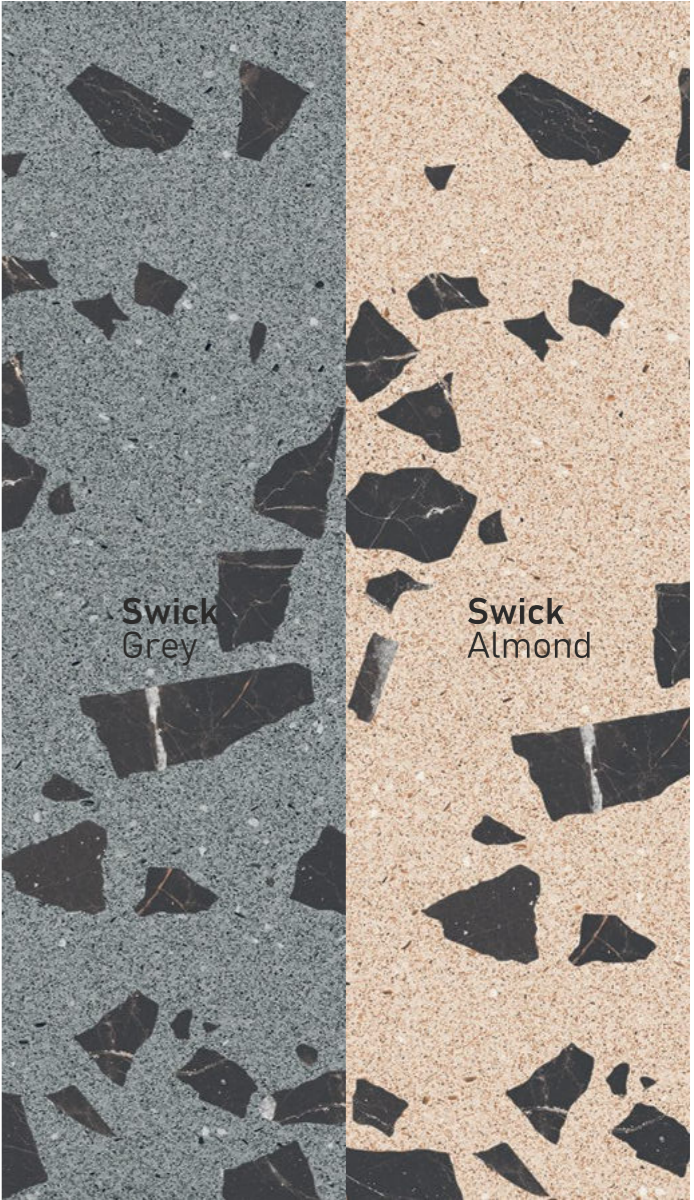

CARVING FINISH

azure™
CERAMICS

Swick
COLOR