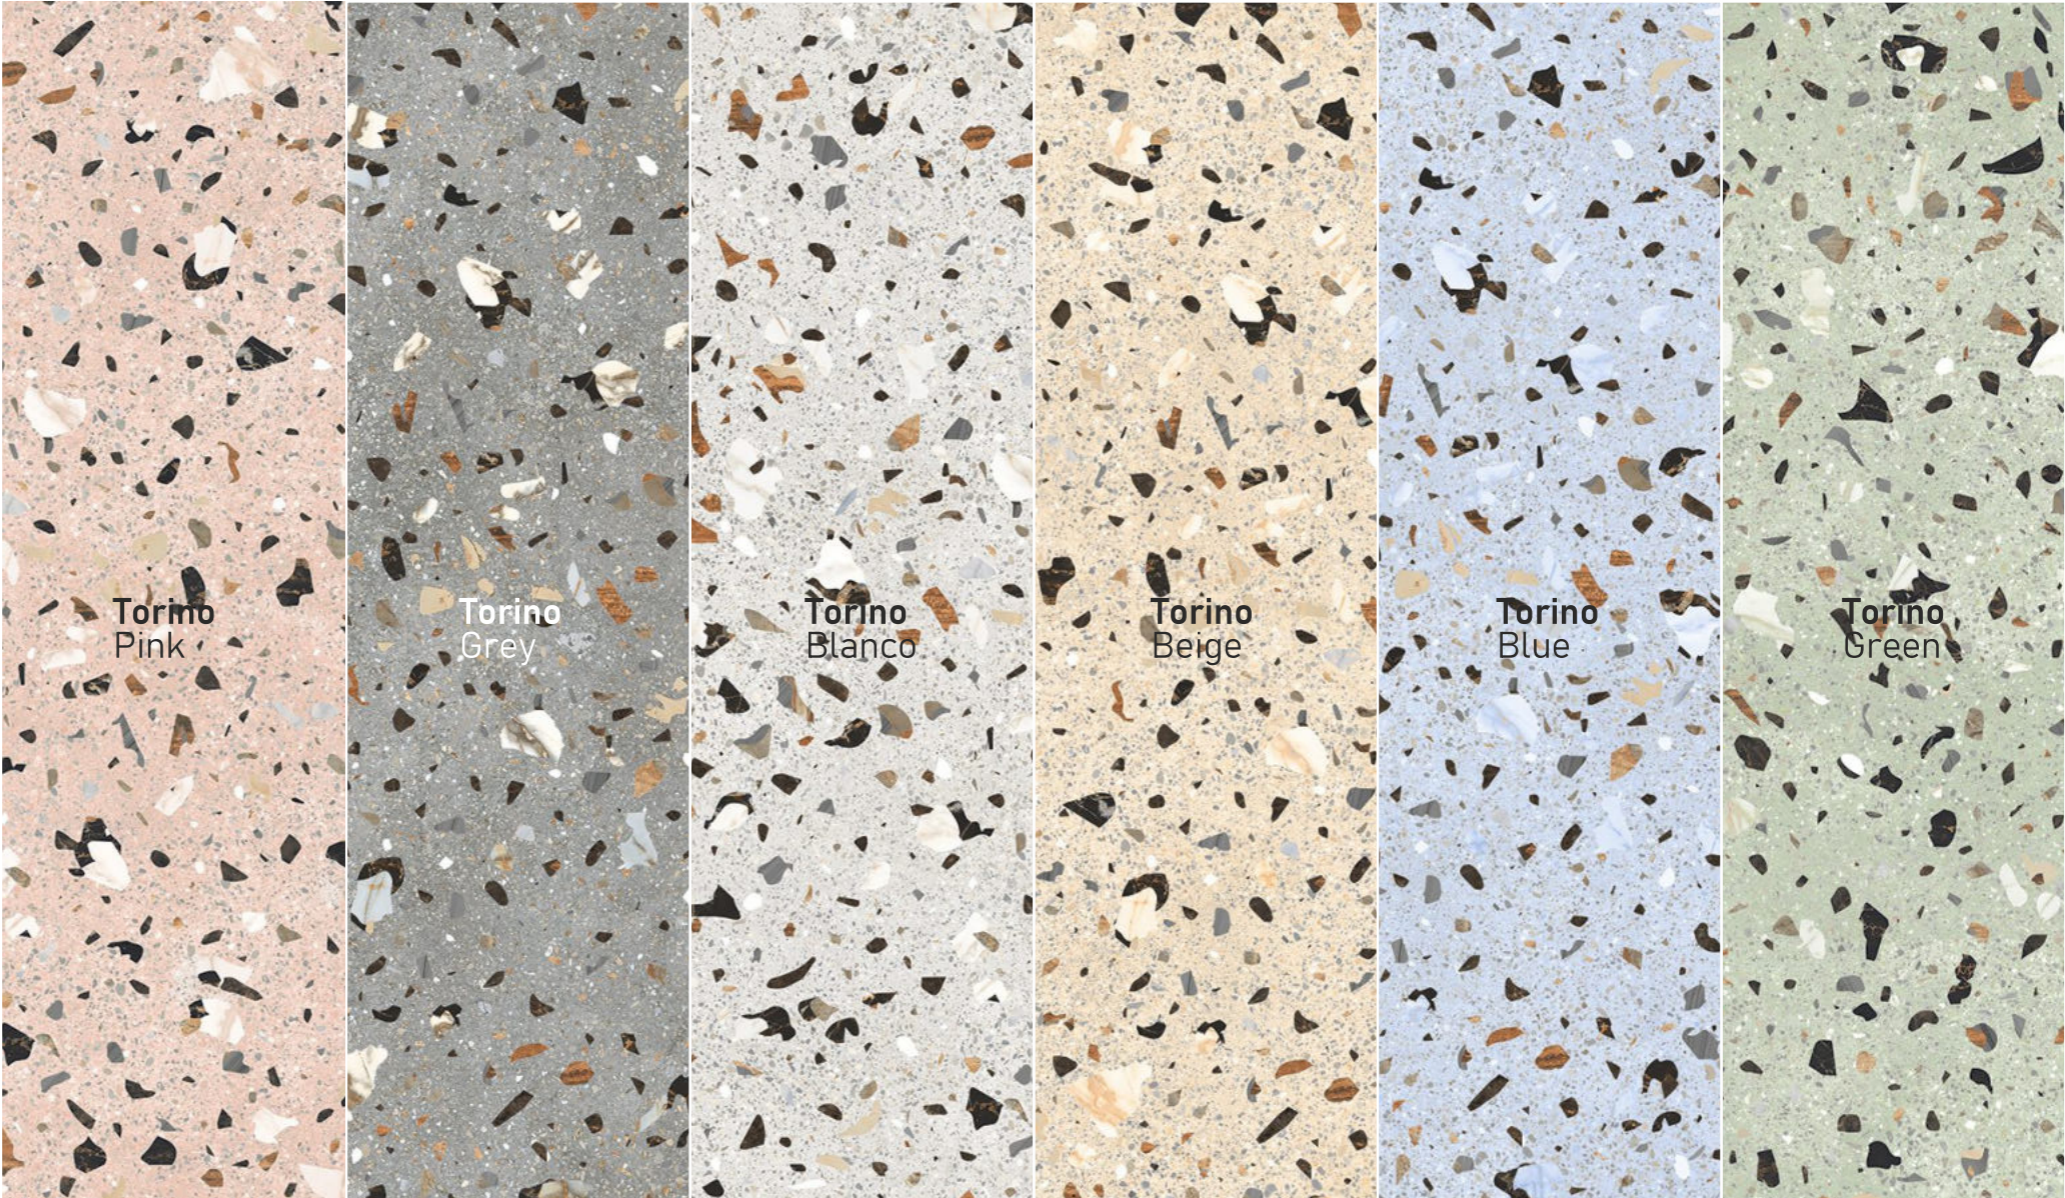

PROFESSIONAL
Colour Tones

Ranier Rose

size
600x1200mm
finish
Carving

inspired
from italy

CARVING FINISH

azure[™]
CERAMICS

Torino
COLOR

azure[™]
CERAMICS