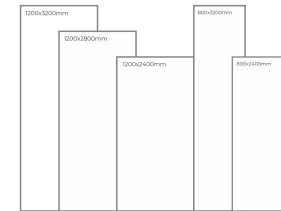

SATUARIO NORWELL

Thickness: 6mm/9mm/15mm  
Finish: Gloss  
Type: White Body  
Random: 2

Available Dimension

1200x3200 | 1200x2800  
1200x2400 | 800x3200  
800x2400

Table Top

Satuario Norwell  
Type: White Body  
Gloss