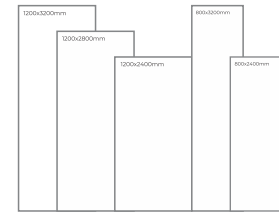

1200x3200 | 1200x2800  
 1200x2400 | 800x3200  
 800x2400

**SAN MARINO**

Thickness: 6mm/9mm/15mm  
 Finish: High Gloss  
 Type: Grey Body  
 Random: 2

Available Dimension

1200x3200 | 1200x2800  
 1200x2400 | 800x3200  
 800x2400