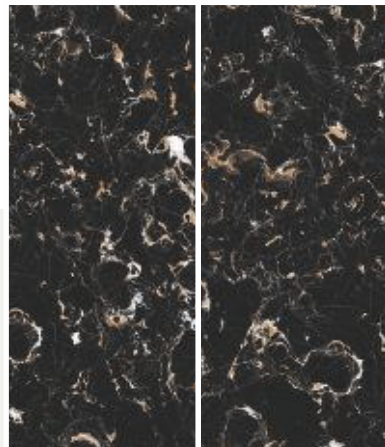

Available Dimension

1200x3200 | 1200x2800
1200x2400 | 800x3200
800x2400