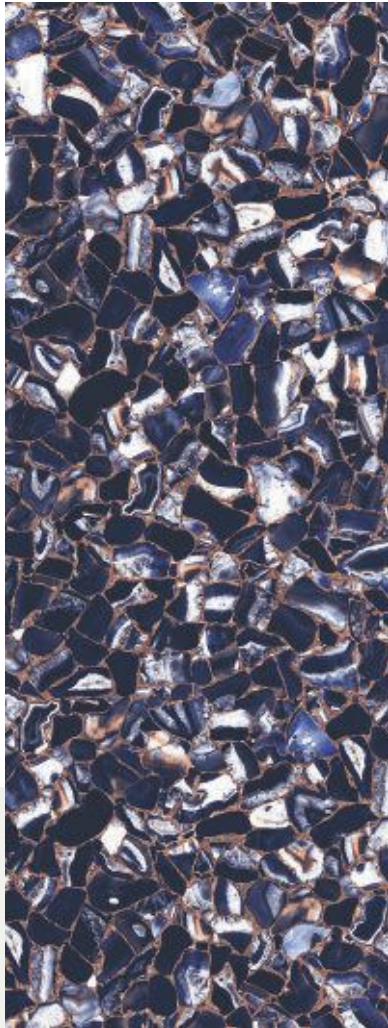

BLACK
B O D Y

TERRO BLUE

Thickness: 6mm/9mm/15mm
Finish: High Gloss
Type: Black Body
Random: 2

Available Dimension

1200x3200 | 1200x2800
1200x2400 | 800x3200
800x2400

VOLGA BLUE

Thickness: 6mm/9mm/15mm
Finish: High Gloss
Type: Black Body
Random: 2

Available Dimension

1200x3200 | 1200x2800
1200x2400 | 800x3200
800x2400