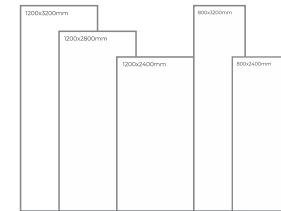

Available Dimension

1200x3200 | 1200x2800  
1200x2400 | 800x3200  
800x2400

ANTICO CREMA

Thickness: 6mm/9mm/15mm  
Finish: Gloss  
Type: White Body  
Random: 2

Available Dimension

1200x3200 | 1200x2800  
1200x2400 | 800x3200  
800x2400