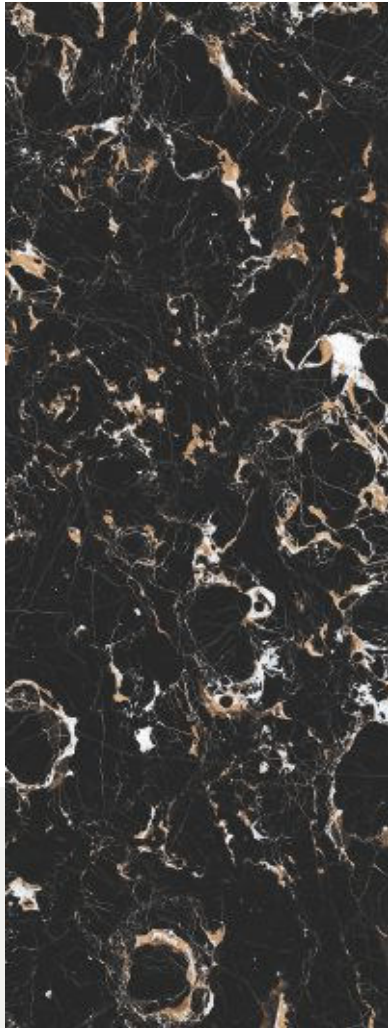

Available Dimension

1200x3200 | 1200x2800  
1200x2400 | 800x3200  
800x2400

**BLACK**  
B O D Y

**PORTORO BLACK**

Thickness: 6mm/9mm/15mm  
Finish: High Gloss  
Type: Black Body  
Random: 2

Available Dimension