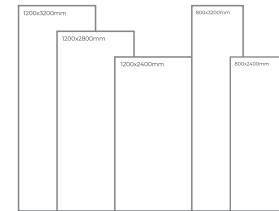

Available Dimension

1200x3200 | 1200x2800  
1200x2400 | 800x3200  
800x2400

**WHITE**  
B O D Y

LUMIX IVORY

Thickness: 6mm/9mm/15mm  
Finish: Gloss  
Type: White Body  
Random: 2

Available Dimension

1200x3200 | 1200x2800  
1200x2400 | 800x3200  
800x2400