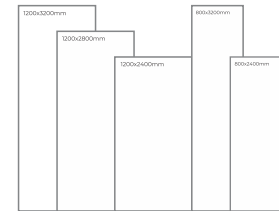

Available Dimension

1200x3200 | 1200x2800  
1200x2400 | 800x3200  
800x2400

Grey  
B O D Y

In between the chaos of black and white lays a shade having its own beauty and style. Adding design sophistication and visual appeal to the ambiance, the Grey Collection is for spaces oozing the vibes of grace.