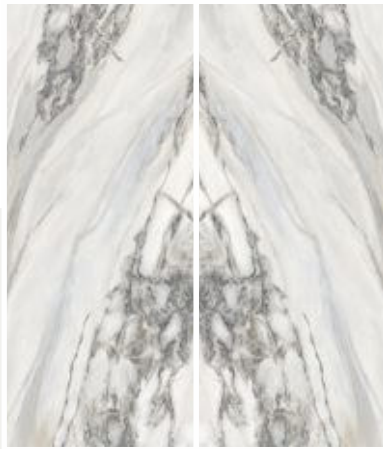

Available Dimension

1200x3200 | 1200x2800
1200x2400 | 800x3200
800x2400