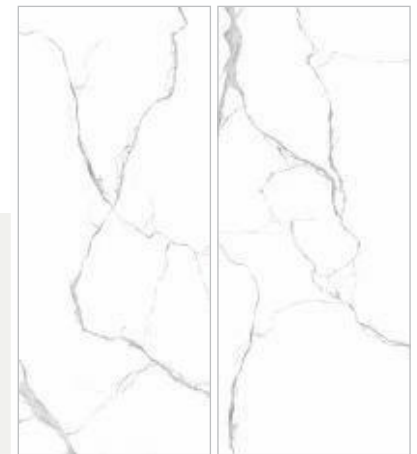

Available Dimension

1200x3200 | 1200x2800
1200x2400 | 800x3200
800x2400