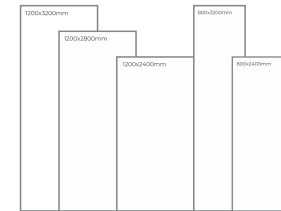

Available Dimension

1200x3200 | 1200x2800  
1200x2400 | 800x3200  
800x2400

**WHITE**  
B O D Y

COTTON CREMA

Thickness: 6mm/9mm/15mm  
Finish: Matt  
Type: Grey Body  
Random: 1

Available Dimension

1200x3200 | 1200x2800  
1200x2400 | 800x3200  
800x2400