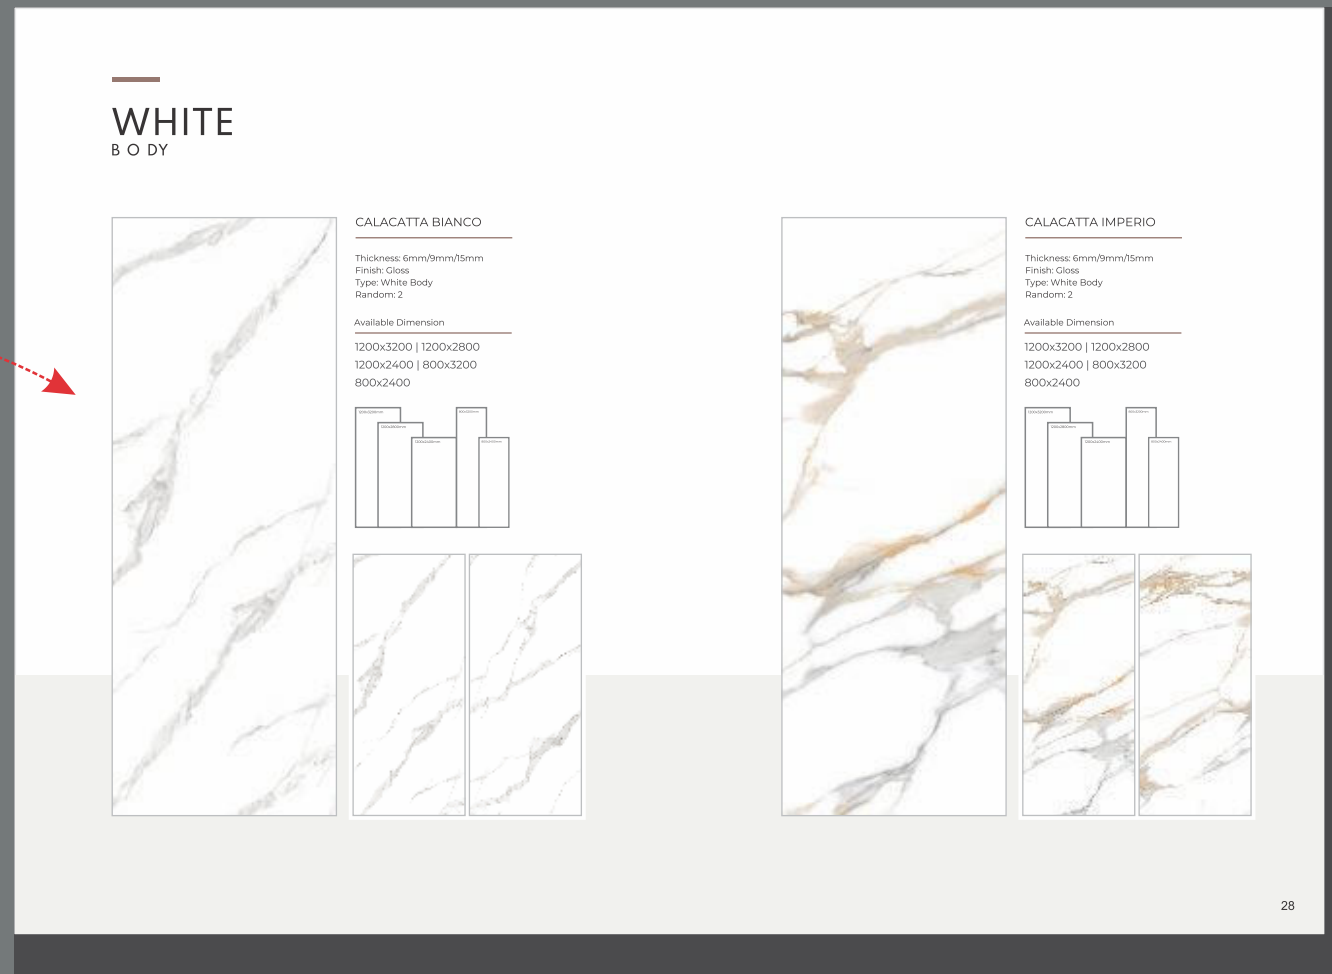

## INTERACTIVE GUIDELINS

☞ Please click on the sample the surface to scroll for the specific design page.

☞ Click on the return back to the collection index.

White Body

116	Design
03	BODY

Bring home the innovative streak of Vetican Tiling Solutions which has elements of beauty, aesthetics and design harmony to enliven your ambiance with energy and elan.