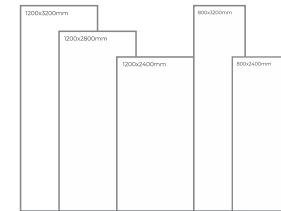

Available Dimension

1200x3200 | 1200x2800  
1200x2400 | 800x3200  
800x2400

**BLACK**  
B O D Y

**MARQUINA FULMINE**

Thickness: 6mm/9mm/15mm  
Finish: High Gloss  
Type: Black Body  
Random: 1

Available Dimension