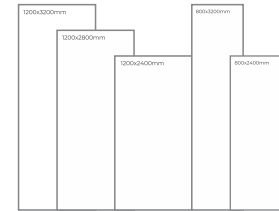

Available Dimension

1200x3200 | 1200x2800  
1200x2400 | 800x3200  
800x2400

**WHITE**  
B O D Y

**NAIROBY CREMA**

Thickness: 6mm/9mm/15mm  
Finish: Gloss  
Type: White Body  
Random: 2

Available Dimension

1200x3200 | 1200x2800  
1200x2400 | 800x3200  
800x2400