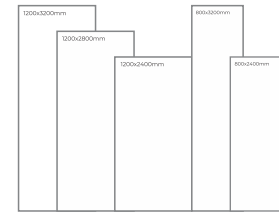

Available Dimension

1200x3200 | 1200x2800
1200x2400 | 800x3200
800x2400