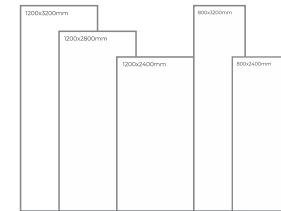

Available Dimension

1200x3200 | 1200x2800
1200x2400 | 800x3200
800x2400