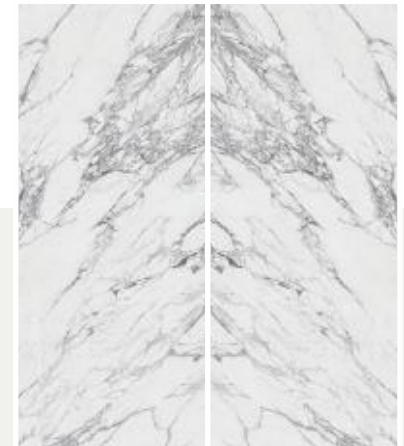

Available Dimension

1200x3200 | 1200x2800  
1200x2400 | 800x3200  
800x2400

**NOSE FLIP**

Thickness: 6mm/9mm/15mm  
Finish: Bookmatch Gloss  
Type: White Body  
Random: 2

Available Dimension

1200x3200 | 1200x2800  
1200x2400 | 800x3200  
800x2400