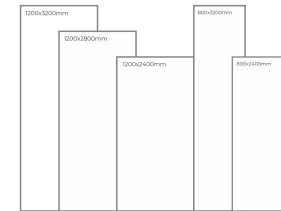

Available Dimension

1200x3200 | 1200x2800  
1200x2400 | 800x3200  
800x2400

**LOUISE BROWN**

Thickness: 6mm/9mm/15mm  
Finish: Bookmatch Gloss  
Type: White Body  
Random: 2

Available Dimension

1200x3200 | 1200x2800  
1200x2400 | 800x3200  
800x2400