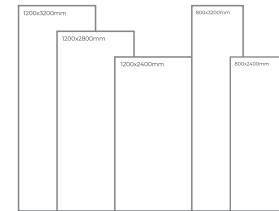

Available Dimension

1200x3200 | 1200x2800  
1200x2400 | 800x3200  
800x2400

**BLACK**  
B O D Y

**TAO NERO MARQUINIA**

Thickness: 6mm/9mm/15mm  
Finish: High Gloss  
Type: Black Body  
Random: 2

Available Dimension