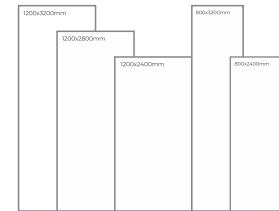

Available Dimension

1200x3200 | 1200x2800
1200x2400 | 800x3200
800x2400