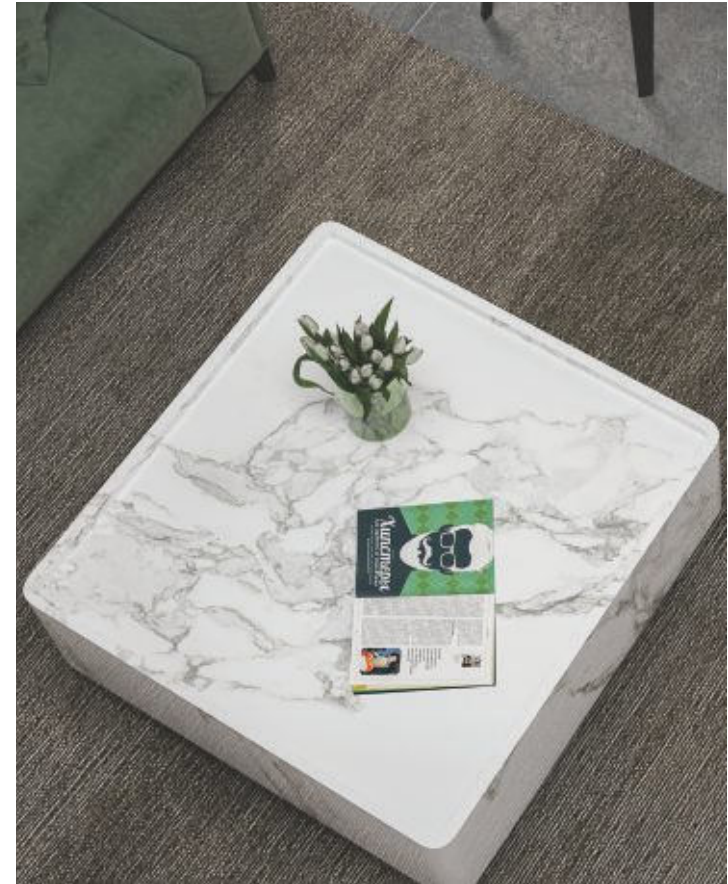

Floor

Senso White  
Type: White Body  
Gloss

**azure**<sup>™</sup>  
CERAMICS

STATUARIO BRAZILIAN

The touch of grey fused with streaks of white to paint a picture of utter grace and glory...in a very sublime manner. Every element in this space speaks about style without saying anything.