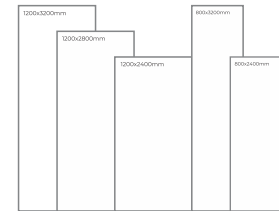

Available Dimension

1200x3200 | 1200x2800  
1200x2400 | 800x3200  
800x2400

**BLACK**  
B O D Y

**PORTORO BLACK**

Thickness: 6mm/9mm/15mm  
Finish: High Gloss  
Type: Black Body  
Random: 2

Available Dimension