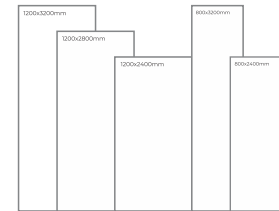

Available Dimension

1200x3200 | 1200x2800  
1200x2400 | 800x3200  
800x2400

WHITE FJORD

Thickness: 15mm  
Finish: Matt  
Type: Grey Body  
Random: 2

Available Dimension

1200x3200 | 1200x2800  
1200x2400 | 800x3200  
800x2400