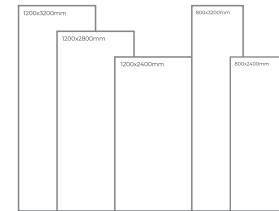

Available Dimension

1200x3200 | 1200x2800  
1200x2400 | 800x3200  
800x2400

**GREY**  
B O D Y

**ROYAL ARMANI BRONZE**

Thickness: 6mm/9mm/15mm  
 Finish: High Gloss  
 Type: Grey Body  
 Random: 1

Available Dimension