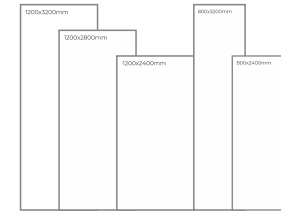

MAPLE WOOD

Thickness: 6mm/9mm/15mm
Finish: Matt
Type: Grey Body
Random: 1

Available Dimension

1200x3200 | 1200x2800
1200x2400 | 800x3200
800x2400