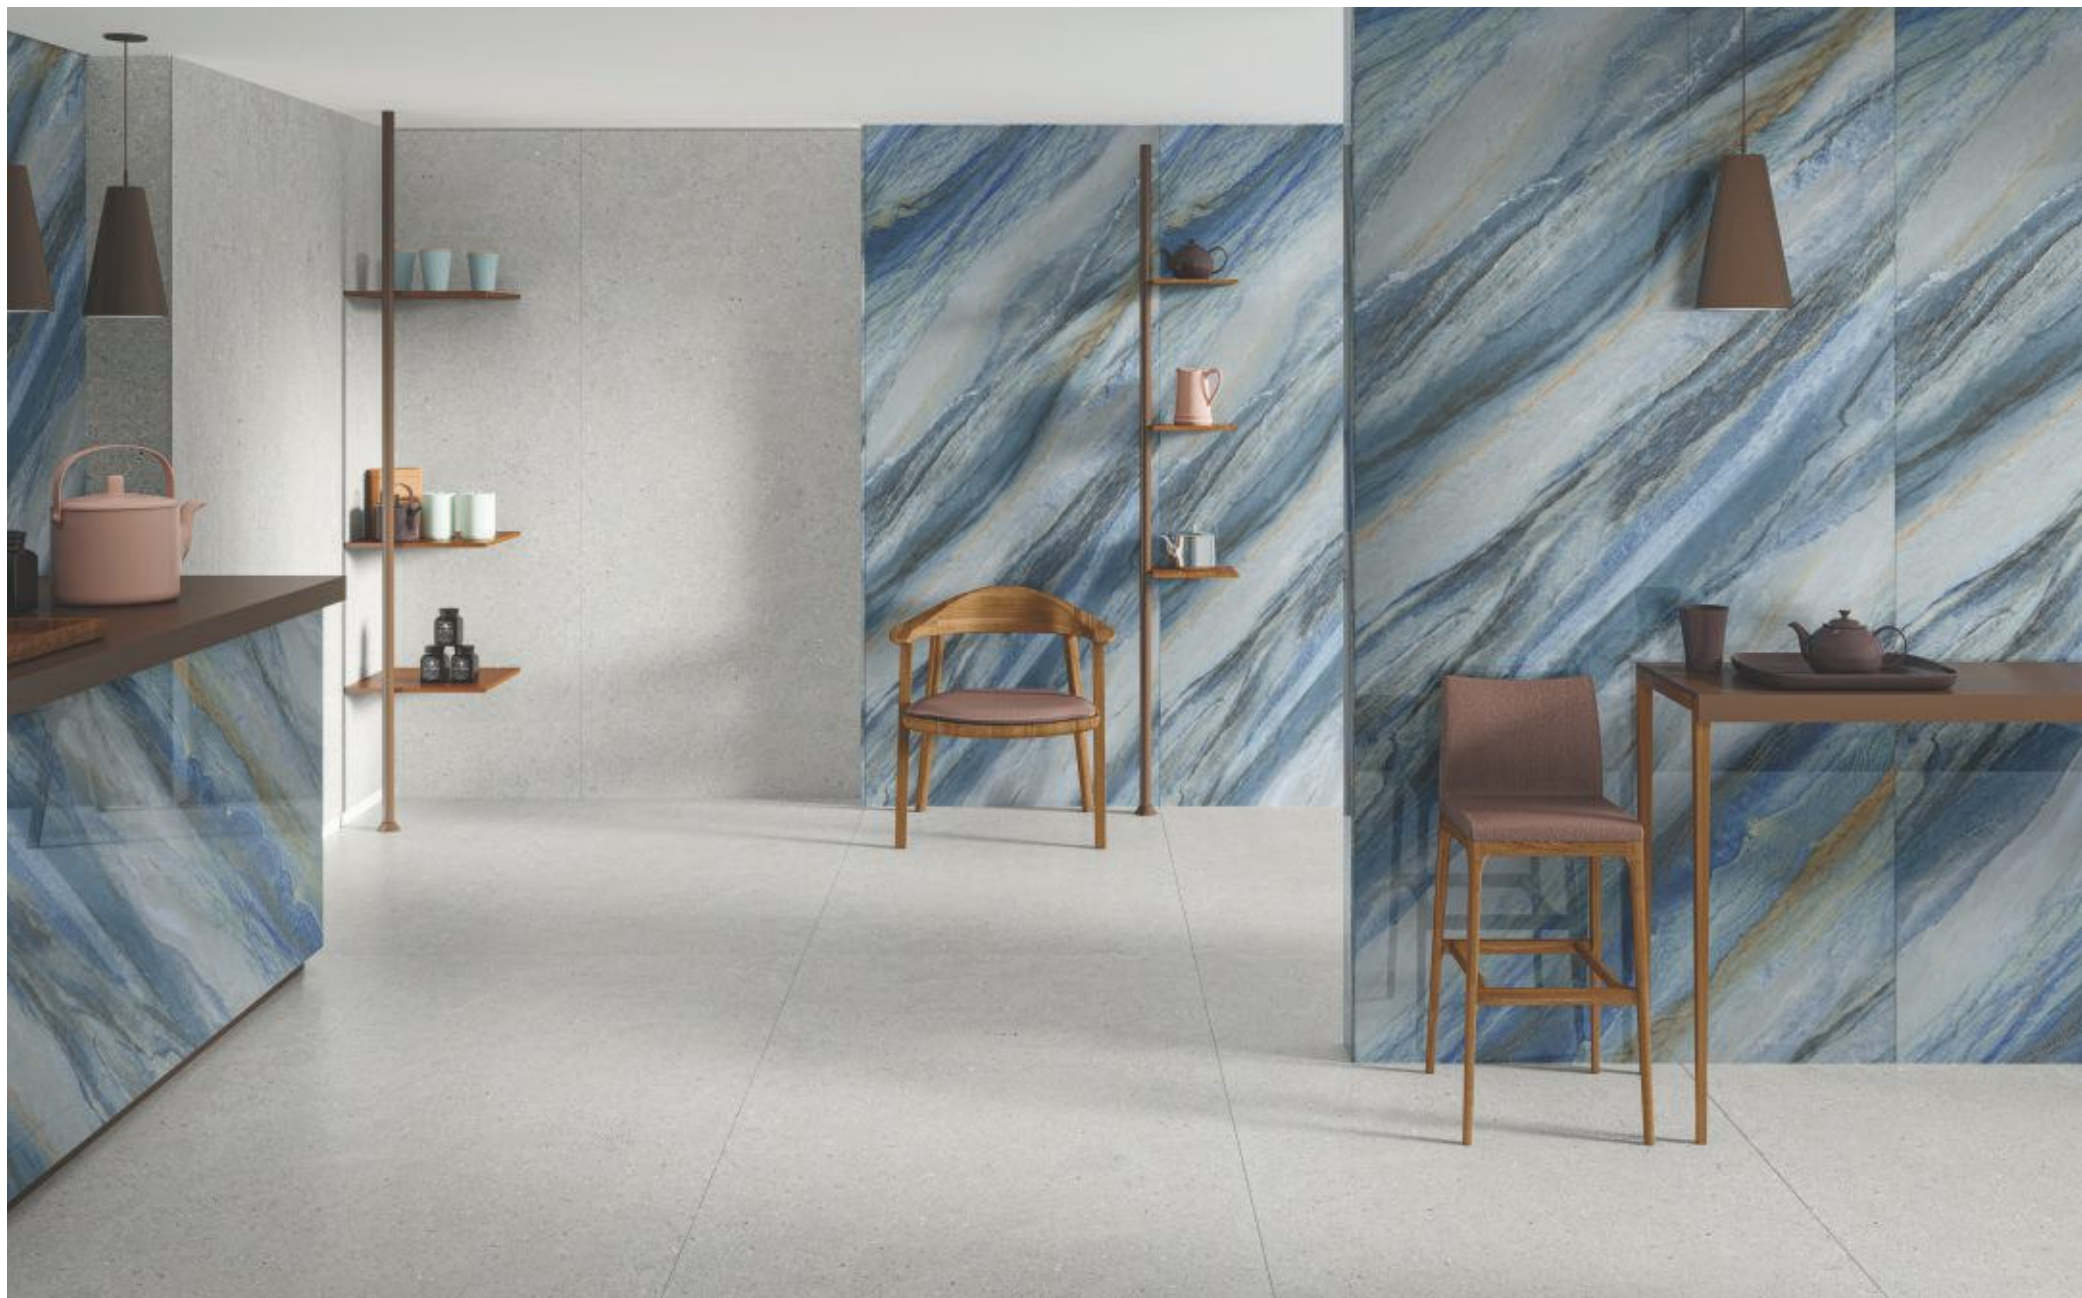

1200x3200 | 1200x2800  
 1200x2400 | 800x3200  
 800x2400

**SAN MARINO**

Thickness: 6mm/9mm/15mm  
 Finish: High Gloss  
 Type: Grey Body  
 Random: 2

Available Dimension

1200x3200 | 1200x2800  
 1200x2400 | 800x3200  
 800x2400