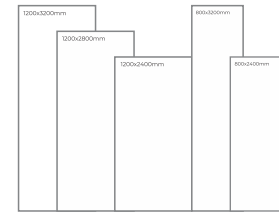

Available Dimension

1200x3200 | 1200x2800  
1200x2400 | 800x3200  
800x2400

**WHITE**  
B O D Y

DRIFT WOOD BEIGE

Thickness: 6mm/9mm/15mm  
Finish: Matt  
Type: Grey Body  
Random: 2

Available Dimension

1200x3200 | 1200x2800  
1200x2400 | 800x3200  
800x2400