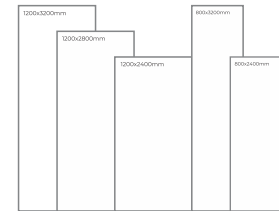

Available Dimension

1200x3200 | 1200x2800  
1200x2400 | 800x3200  
800x2400

**GREY**  
B O D Y

**IMPERIALE SIENA**

Thickness: 6mm/9mm/15mm  
Finish: Gloss  
Type: Grey Body  
Random: 2

Available Dimension

1200x3200 | 1200x2800  
1200x2400 | 800x3200  
800x2400