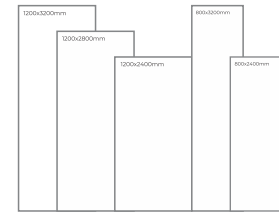

Available Dimension

1200x3200 | 1200x2800  
1200x2400 | 800x3200  
800x2400

**CREMA MONTANA FLIP**

Thickness: 6mm/9mm/15mm  
Finish: Bookmatch Gloss  
Type: White Body  
Random: 2

Available Dimension

1200x3200 | 1200x2800  
1200x2400 | 800x3200  
800x2400