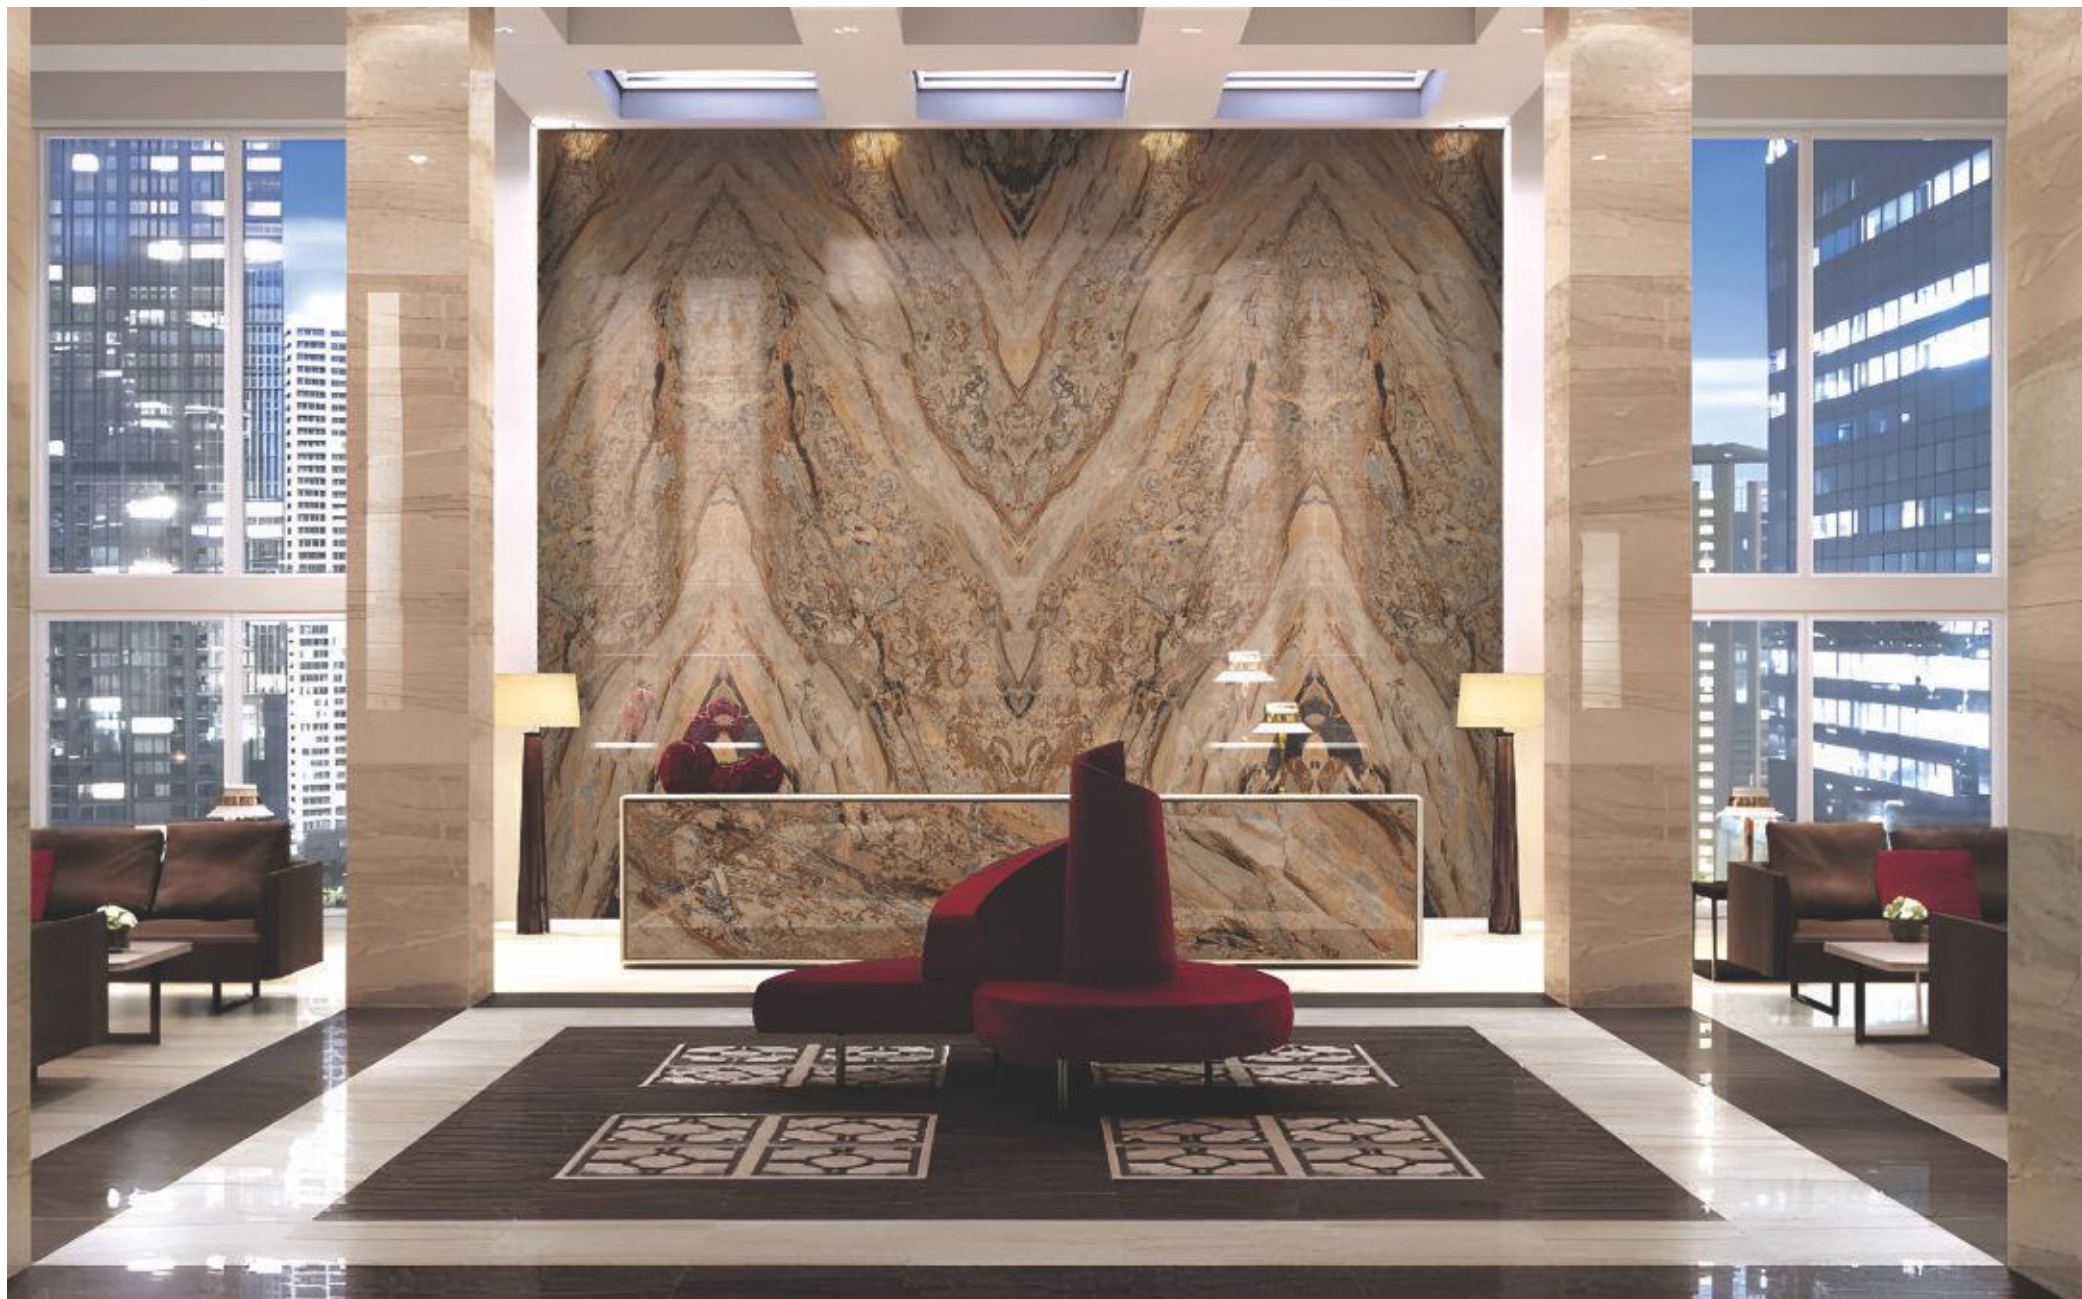

Available Dimension

1200x3200 | 1200x2800  
1200x2400 | 800x3200  
800x2400

**LOUISE BROWN**

Thickness: 6mm/9mm/15mm  
Finish: Bookmatch Gloss  
Type: White Body  
Random: 2

Available Dimension

1200x3200 | 1200x2800  
1200x2400 | 800x3200  
800x2400