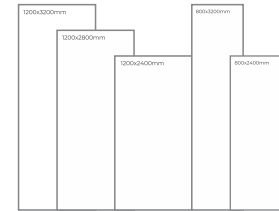

Available Dimension

1200x3200 | 1200x2800
1200x2400 | 800x3200
800x2400