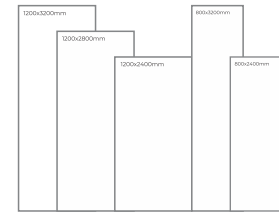

**VENEZIA WHITE**

Thickness: 6mm/9mm/15mm  
 Finish: Bookmatch Gloss  
 Type: White Body  
 Random: 2

Available Dimension

1200x3200 | 1200x2800  
 1200x2400 | 800x3200  
 800x2400

**WHITE**  
B O D Y

**VERONIC ARBESQUE**