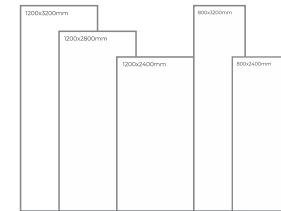

Available Dimension

1200x3200 | 1200x2800  
1200x2400 | 800x3200  
800x2400

SUBWAY BROWN

Thickness: 15mm  
Finish: Matt  
Type: Grey Body  
Random: 1

Available Dimension

1200x3200 | 1200x2800  
1200x2400 | 800x3200  
800x2400