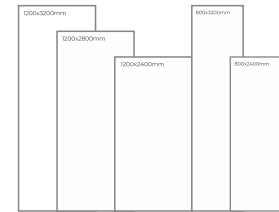

Available Dimension

1200x3200 | 1200x2800  
1200x2400 | 800x3200  
800x2400

**WHITE**  
B O D Y

ONYX PINK

Thickness: 6mm/9mm/15mm  
Finish: Gloss  
Type: White Body  
Random: 2

Available Dimension

1200x3200 | 1200x2800  
1200x2400 | 800x3200  
800x2400