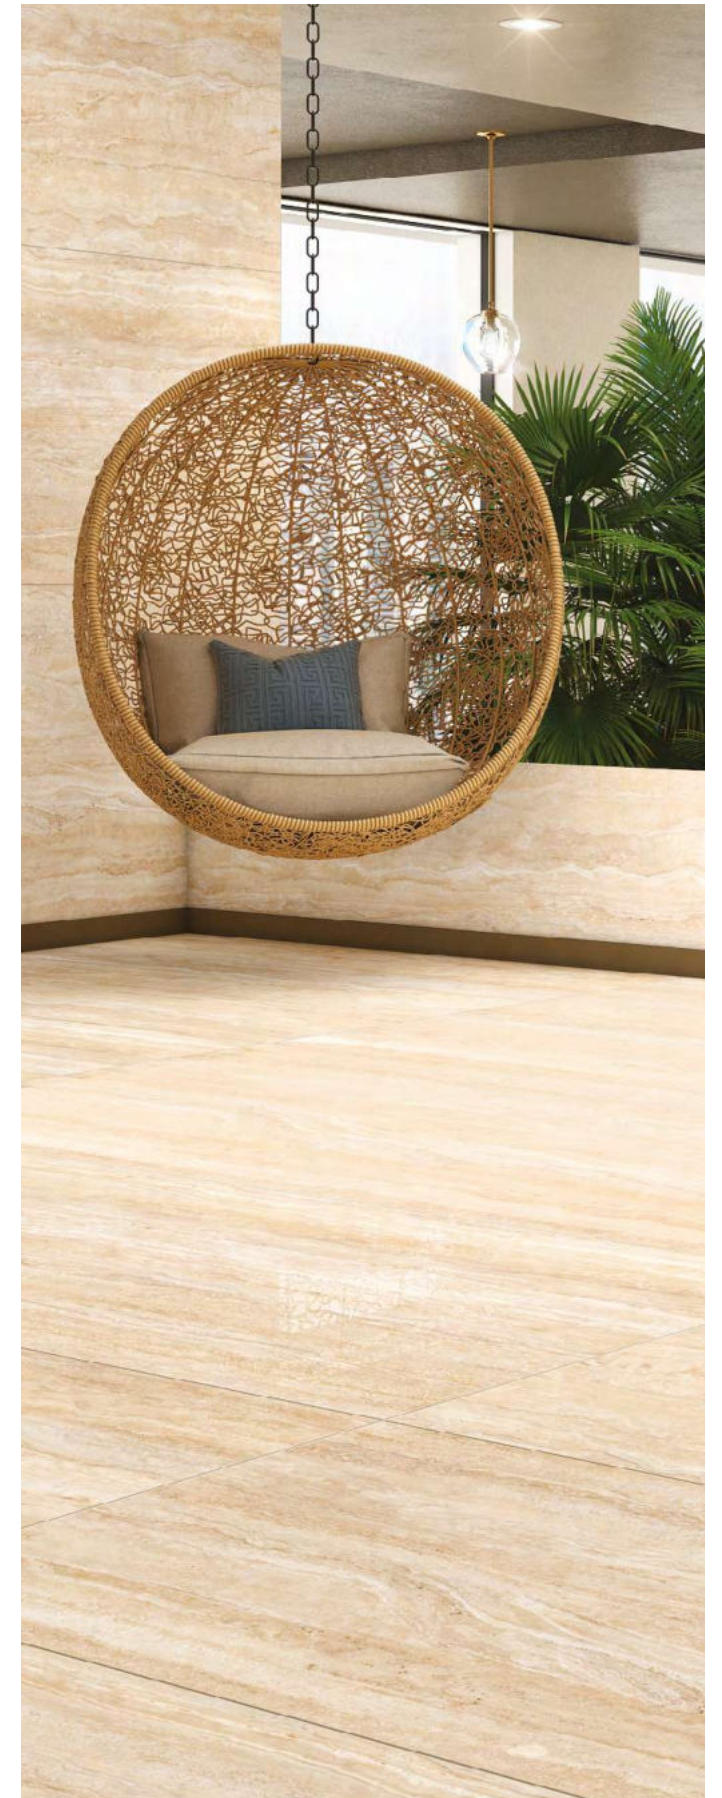

# TOSCANA CREMA

Size:  
800x1600mm

Finish:  
Glossy

Thickness:  
9mm

Random:  
04

**TRAVERTINE**

Instruction  
of beauty.

**TRAVERTINE CREMA**