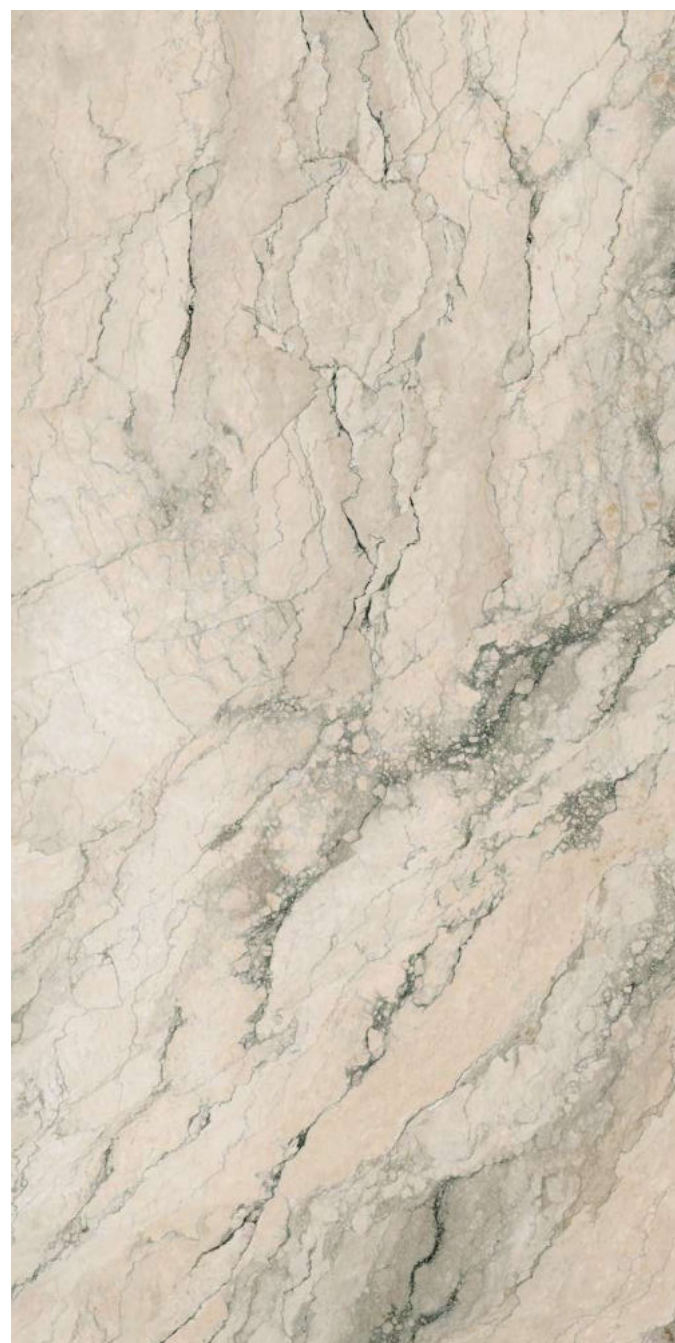

# PEBBLE GREY

Size:  
800x1600mm

Finish:  
Glossy

Thickness:  
9mm

Random:  
04

Incredible and  
Catching

**PENGUIN**

PENGUIN BEIGE