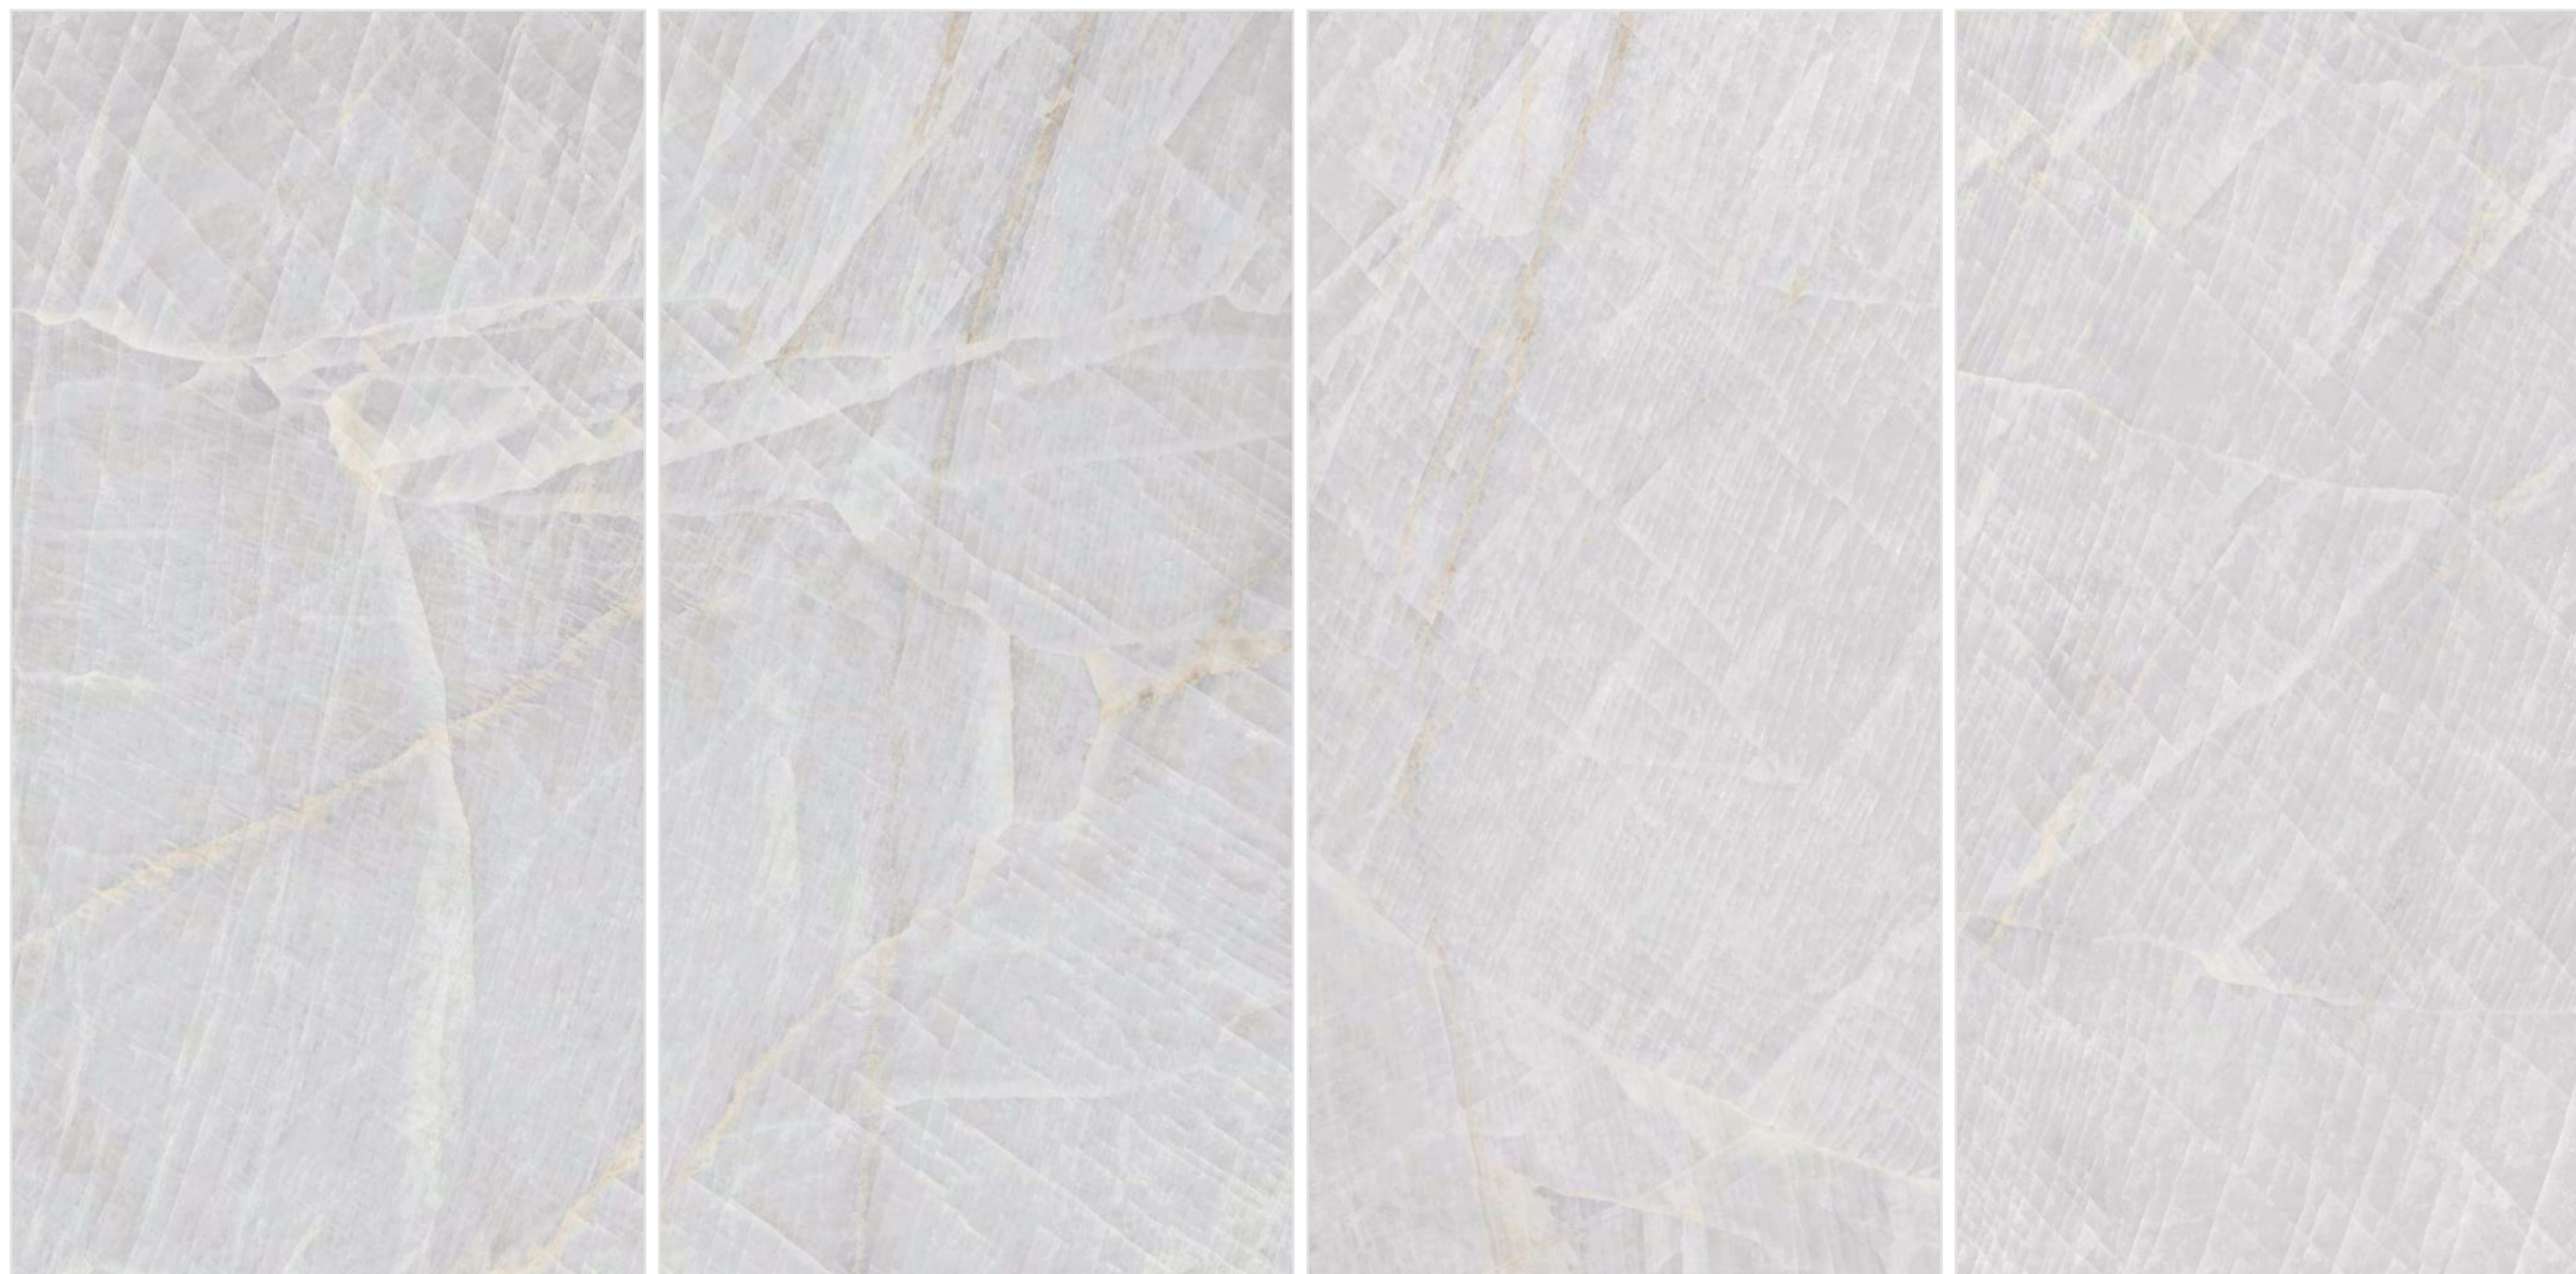

# AREL ONYX

Size:  
800x1600mm

Finish:  
Glossy

Thickness:  
9mm

Random:  
03

CASENOVA

ONYX CYGNEUS