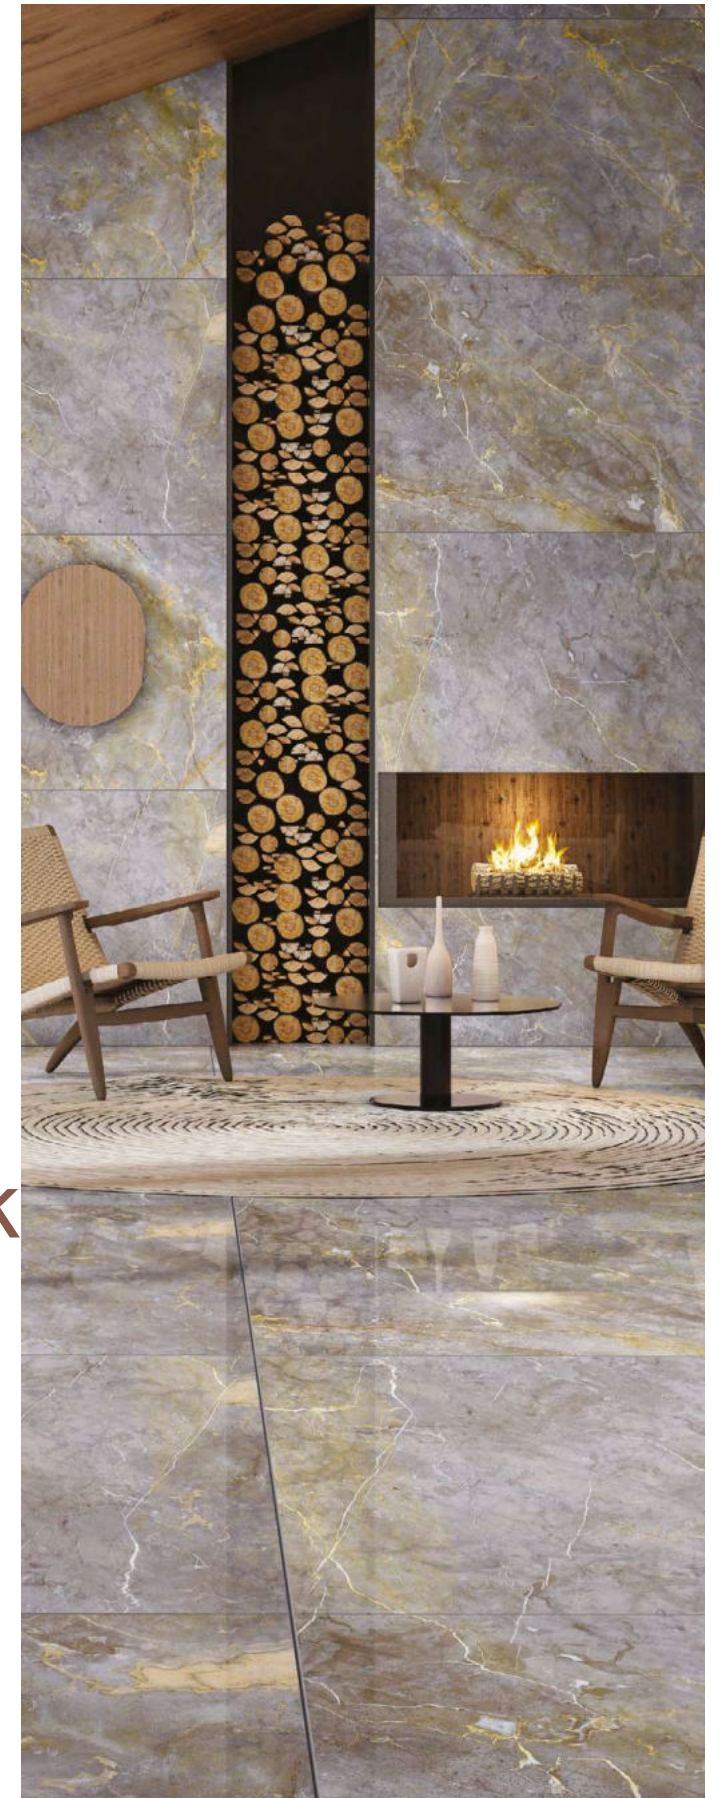

# AXIX GREY

Size:  
800x1600mm

Finish:  
Glossy

Thickness:  
9mm

Random:  
04

**PORTANTA**

Perfect Click  
Abode

PORTANTA GRIS