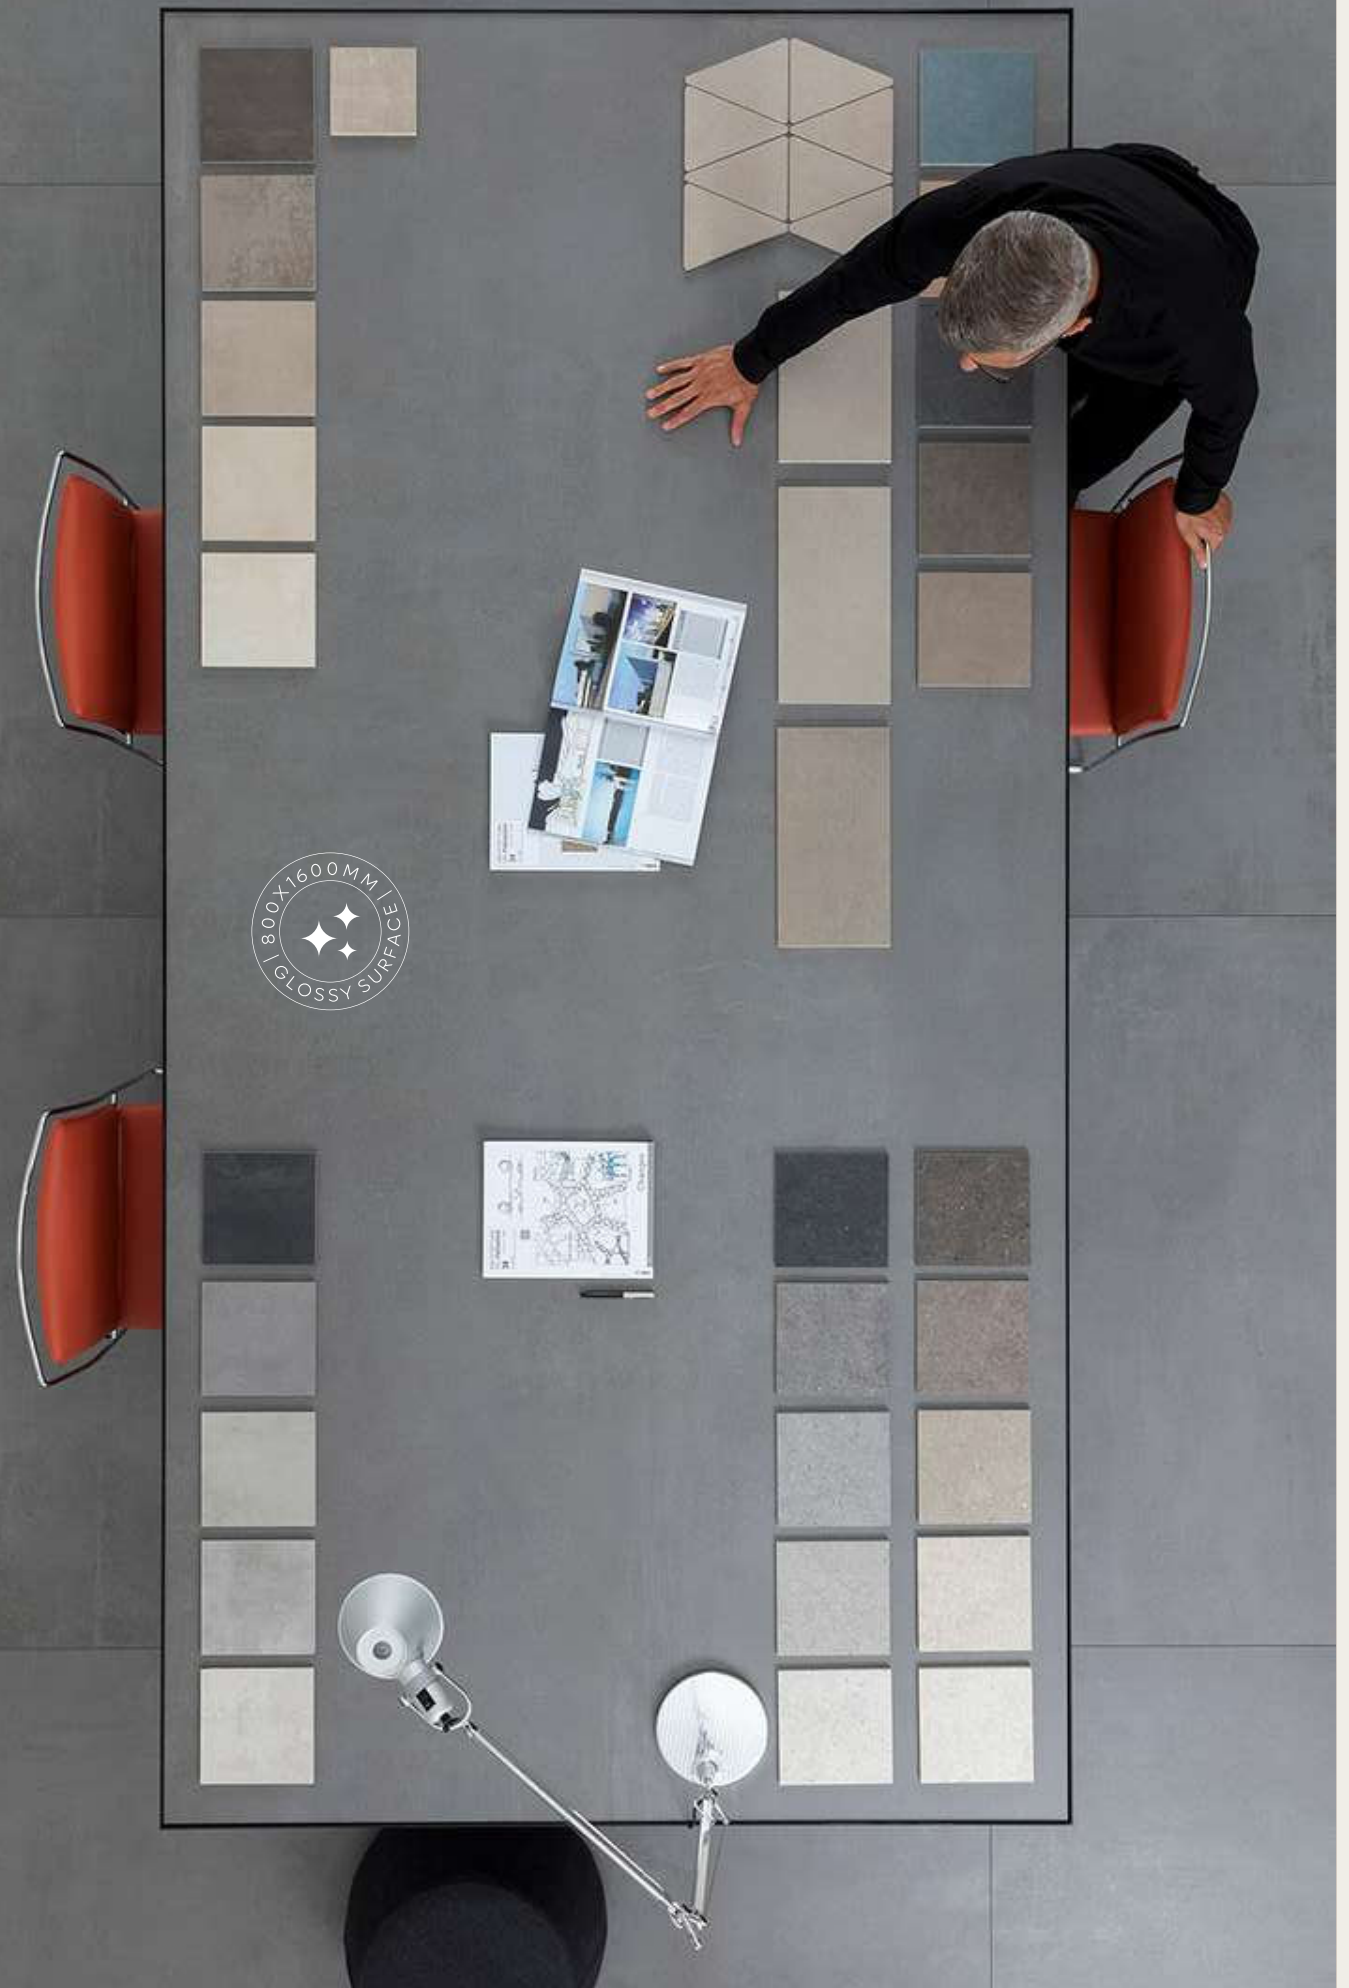

800x800mm | 800x1600mm  
Glossy

The Charm  
Of Time  
Worn Wood  
With A  
Contemporary Style

**azure**<sup>™</sup>  
CERAMICS