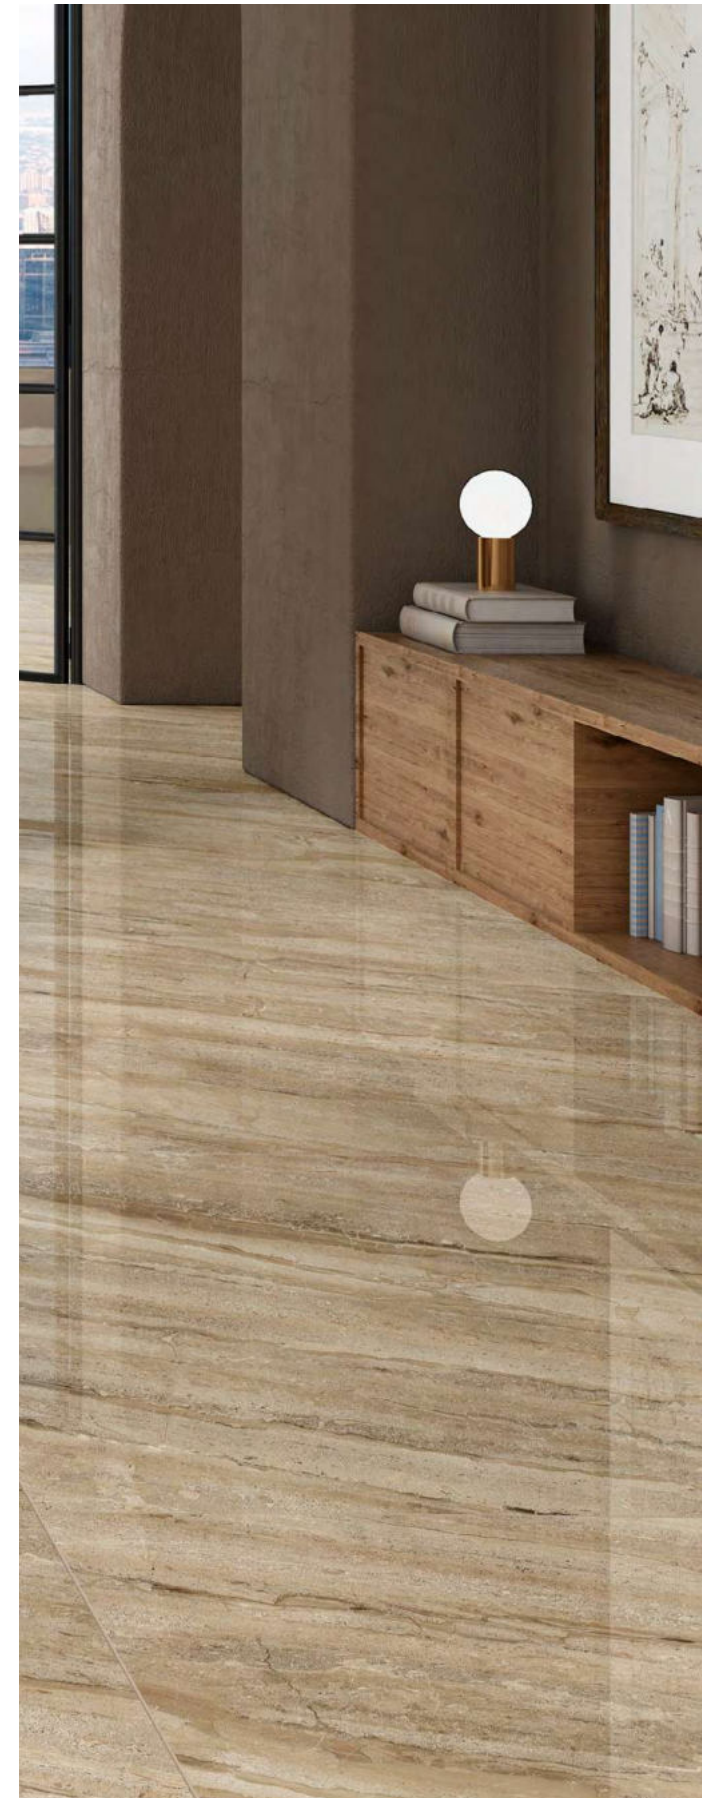

Custom
Practicality