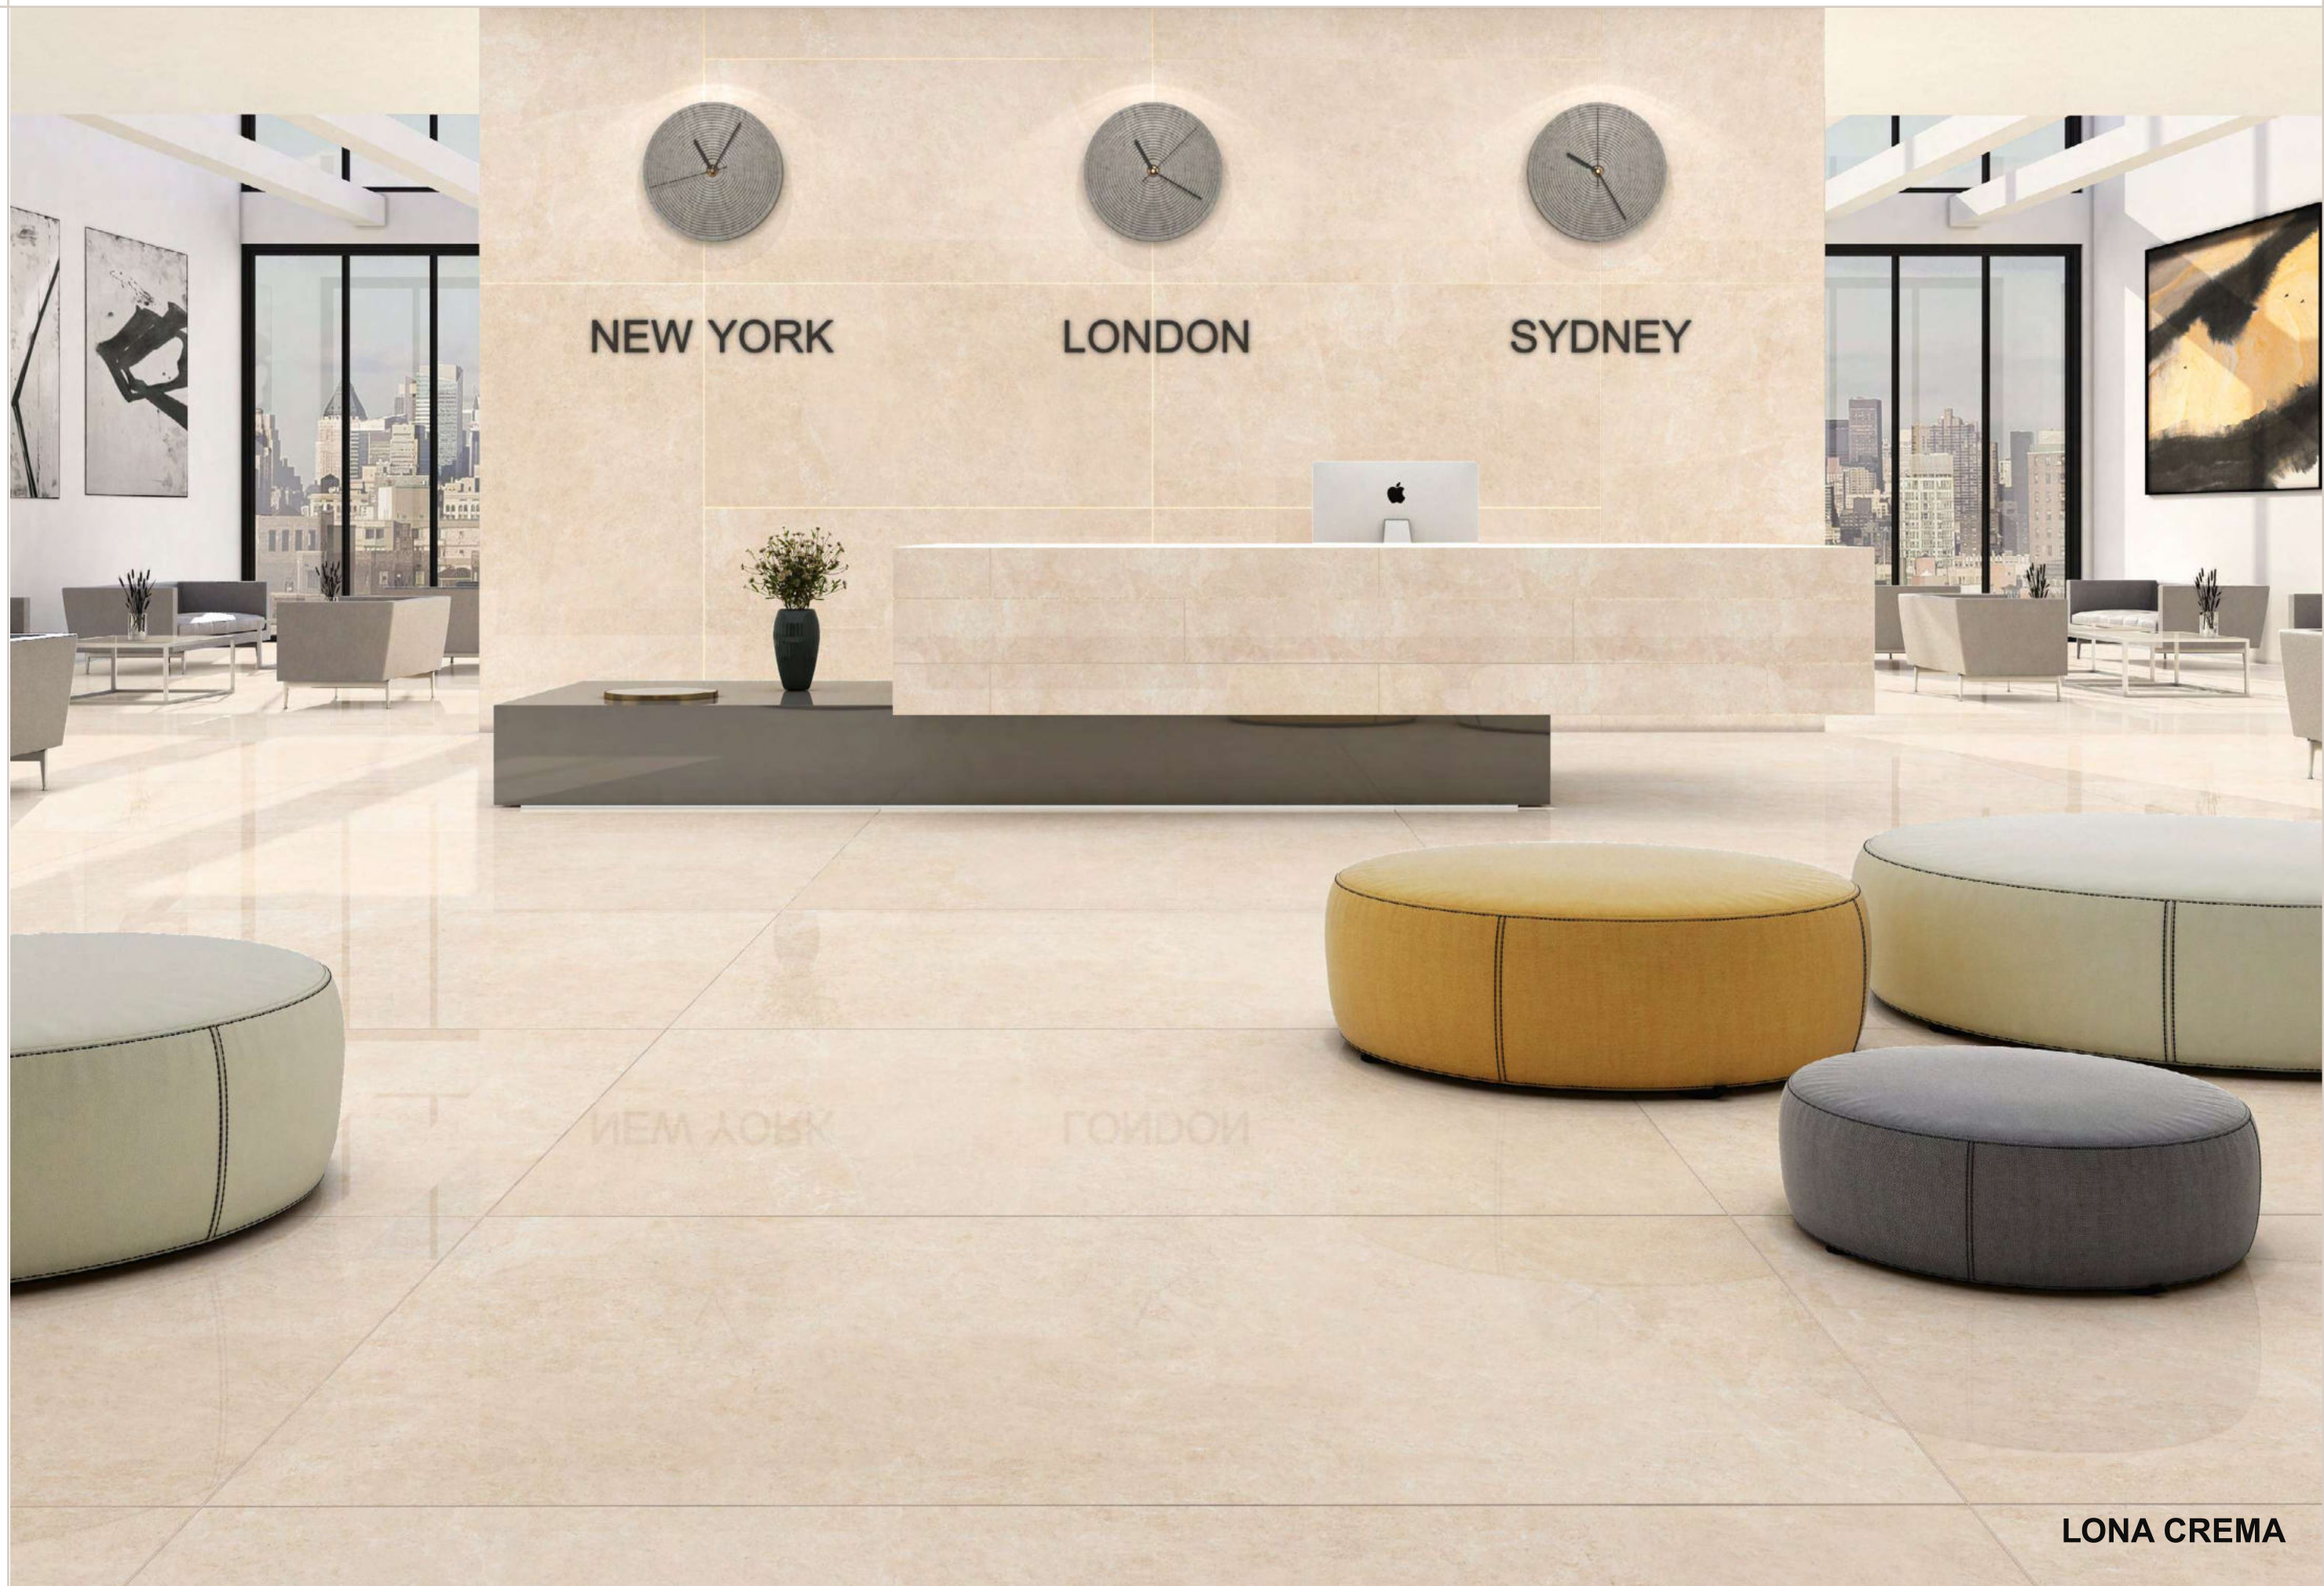

# ROSSALIA BROWN

Size:  
800x1600mm

Finish:  
Glossy

Thickness:  
9mm

Random:  
04

**LONA**

—  
—  
—  
—  
—

Distinct  
for spaces.