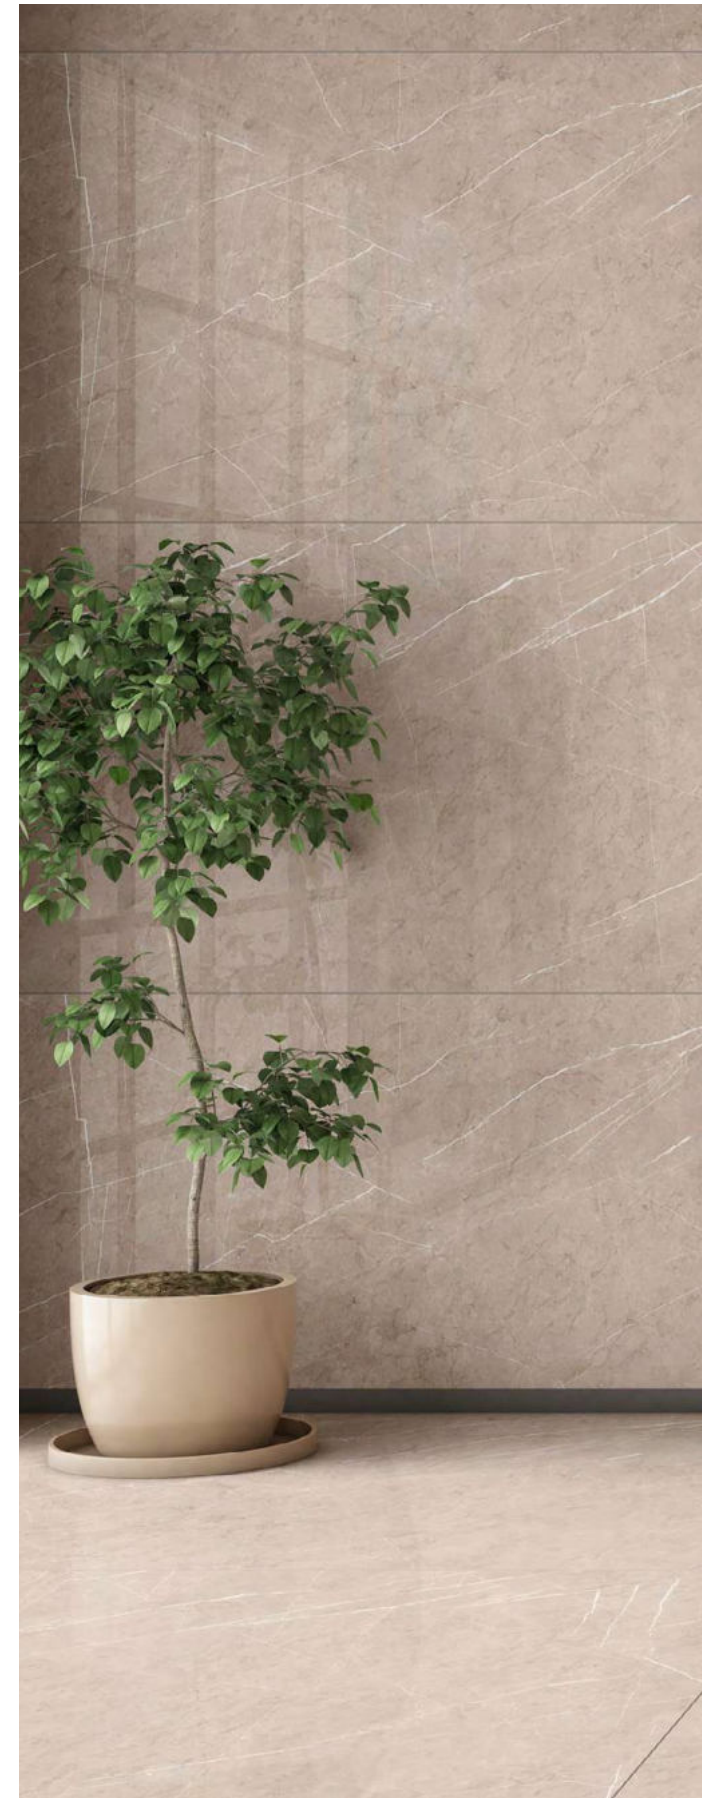

# PIETRA BEIGE

Size:  
800x1600mm

Finish:  
Glossy

Thickness:  
9mm

Random:  
04

**TESSINO**

Natural  
beauty

**TESSINO THUNDER**