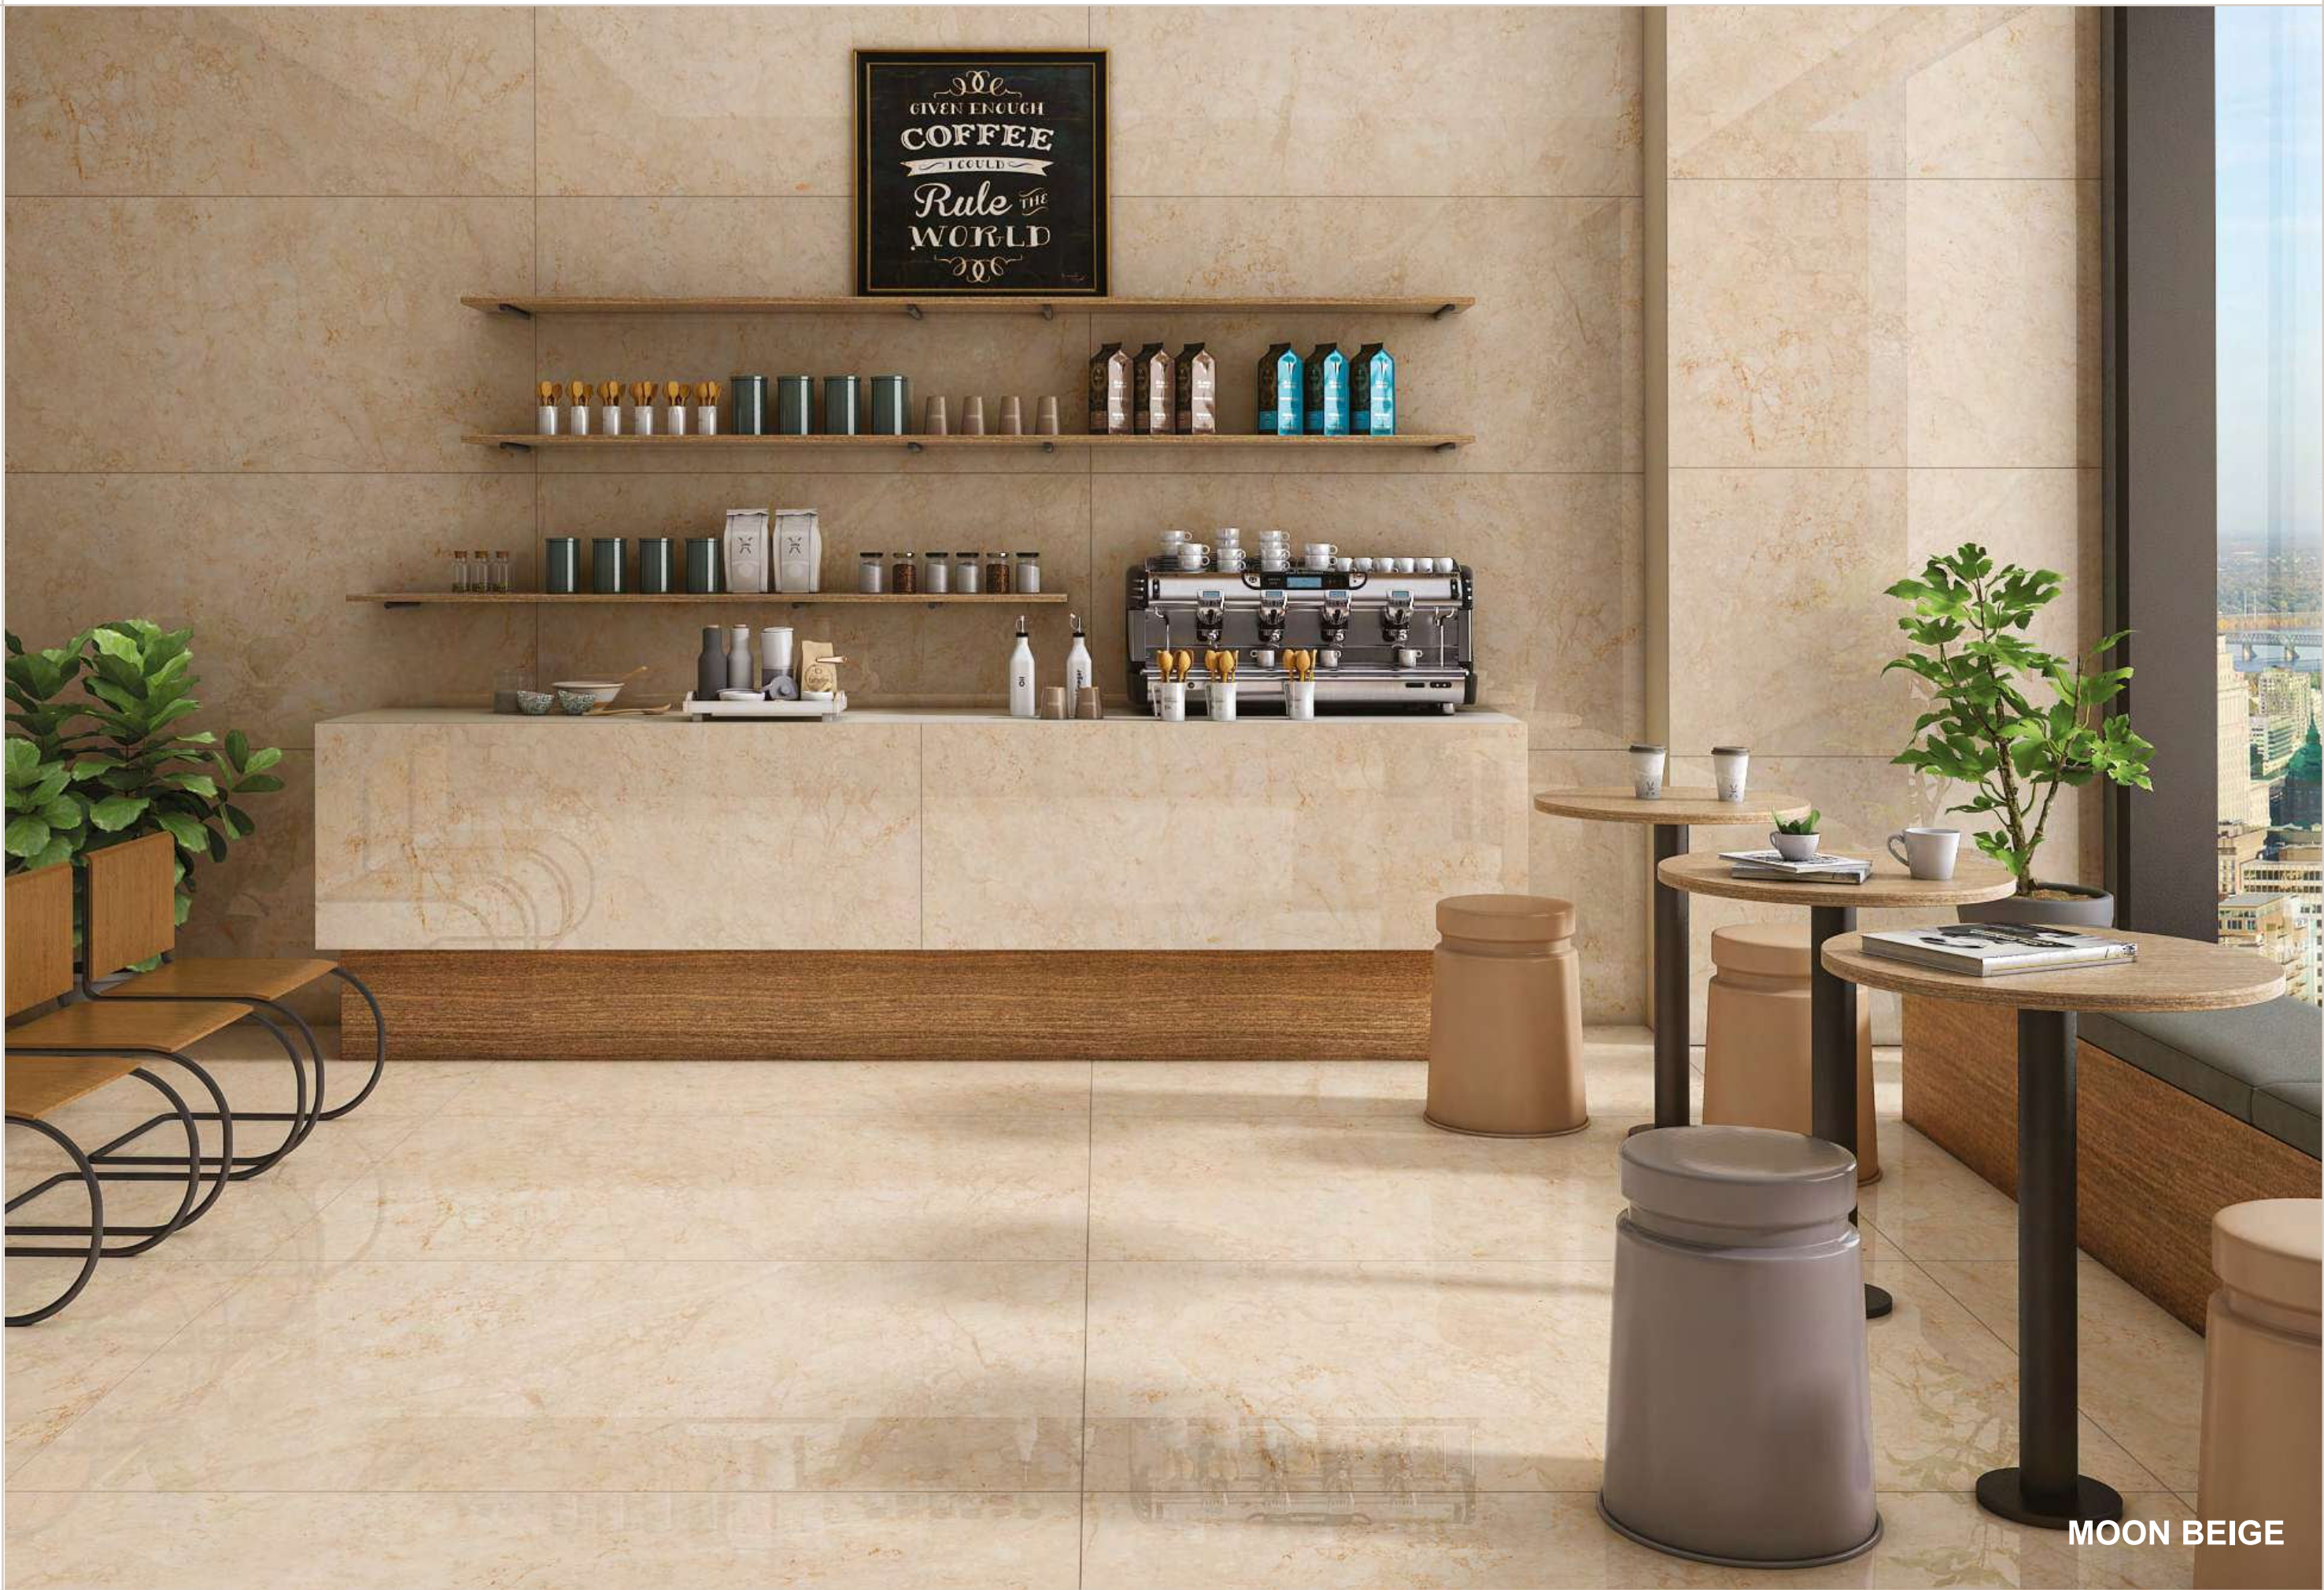

# MICHEL ANGELO

Size:  
800x1600mm

Finish:  
Glossy

Thickness:  
9mm

Random:  
04

**MOON**

Portrait  
of Spaces.

☺  
GIVEN ENOUGH  
**COFFEE**  
I COULD  
*Rule* THE  
**WORLD**  
☺