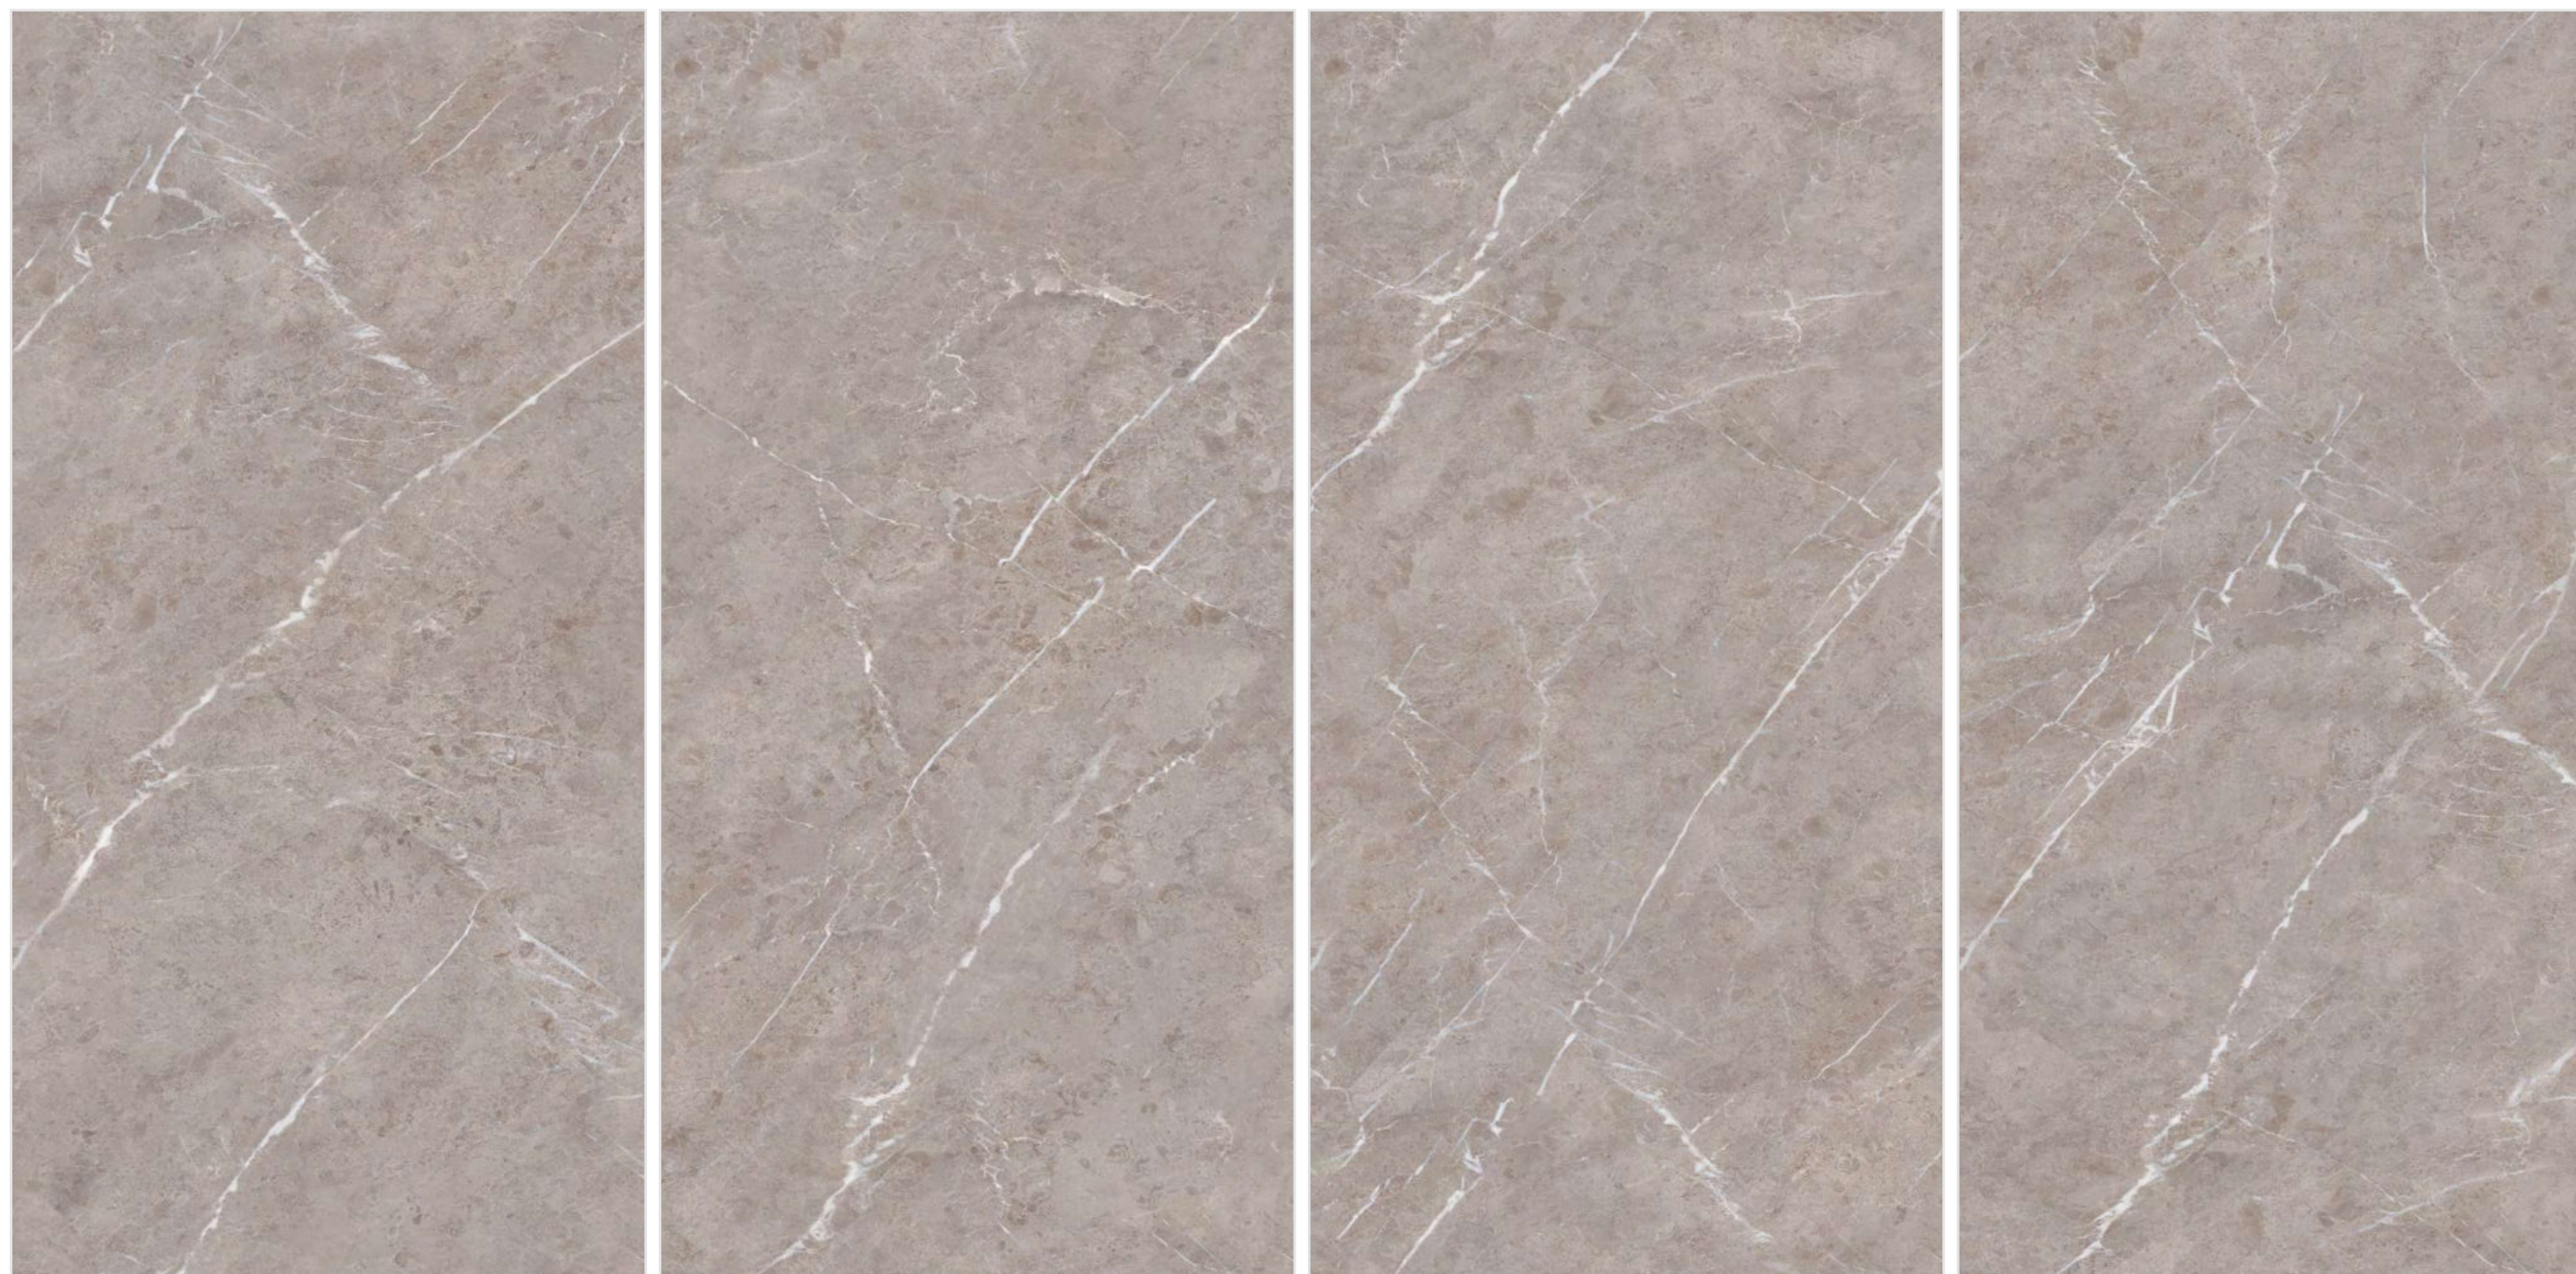

# ARGENTO ALABASTER

Size:  
800x1600mm

Finish:  
Glossy

Thickness:  
9mm

Random:  
04

ARGENTO NOBEL