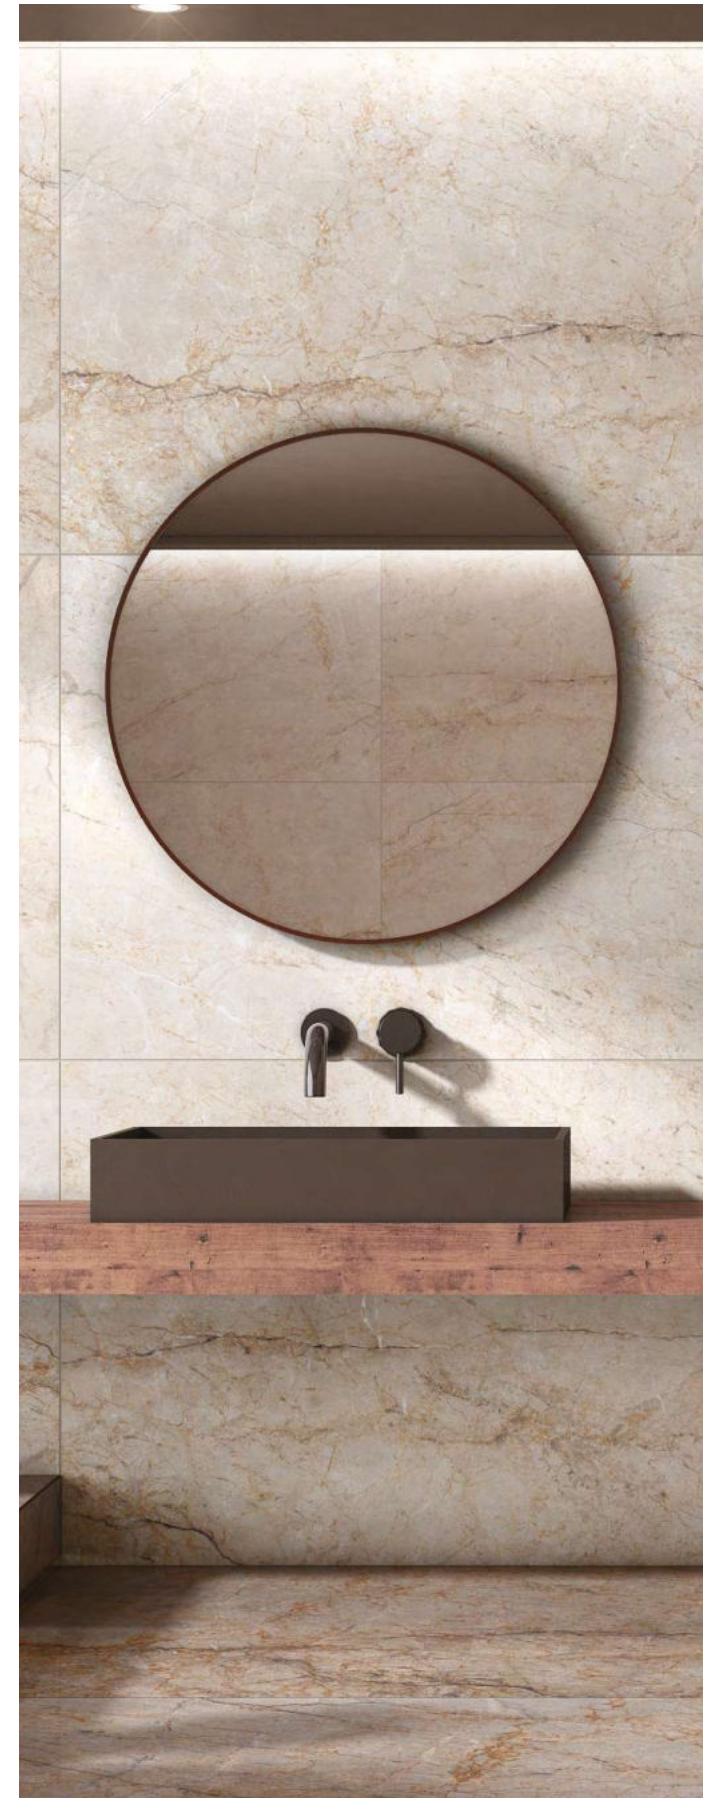

Reality
of Subtle.