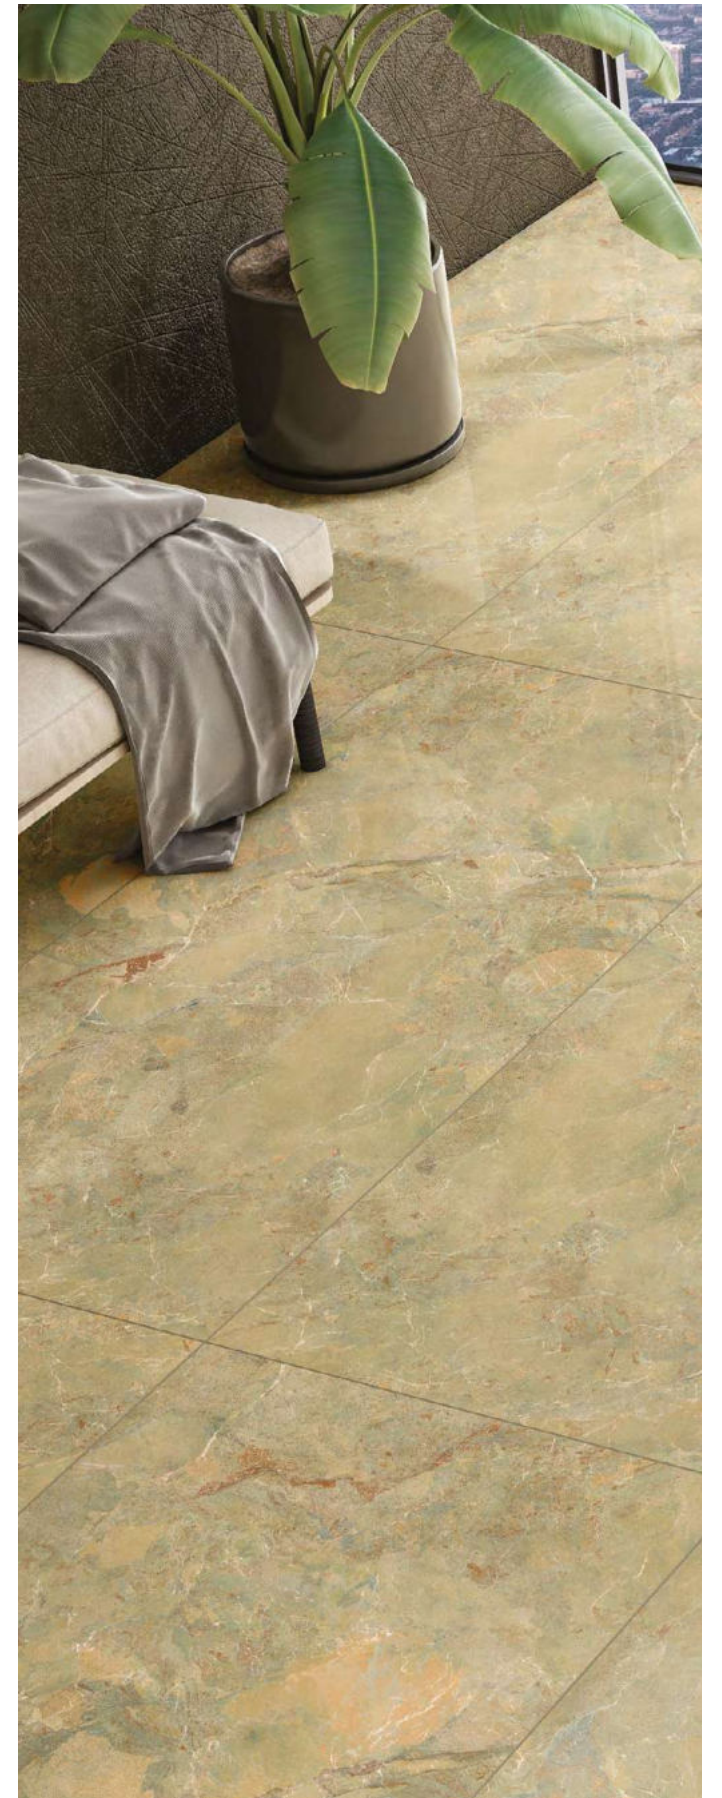

Uniquely
stylish