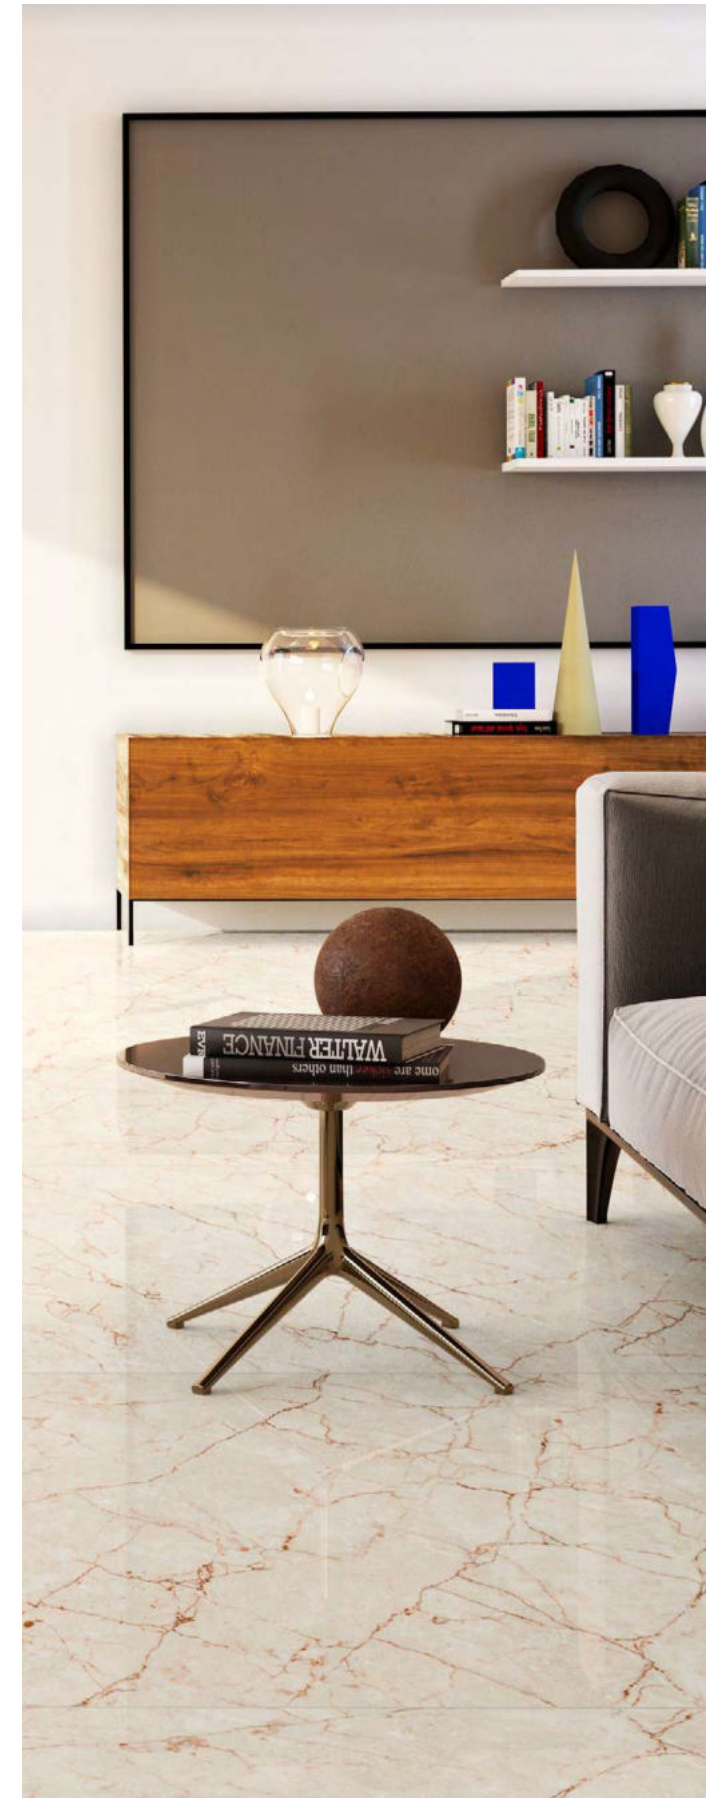

# VENACIA

Size:  
800x1600mm

Finish:  
Glossy

Thickness:  
9mm

Random:  
04

**ROSSALIA**

**Creative  
Aan Bold.**

ROSSALIA BROWN