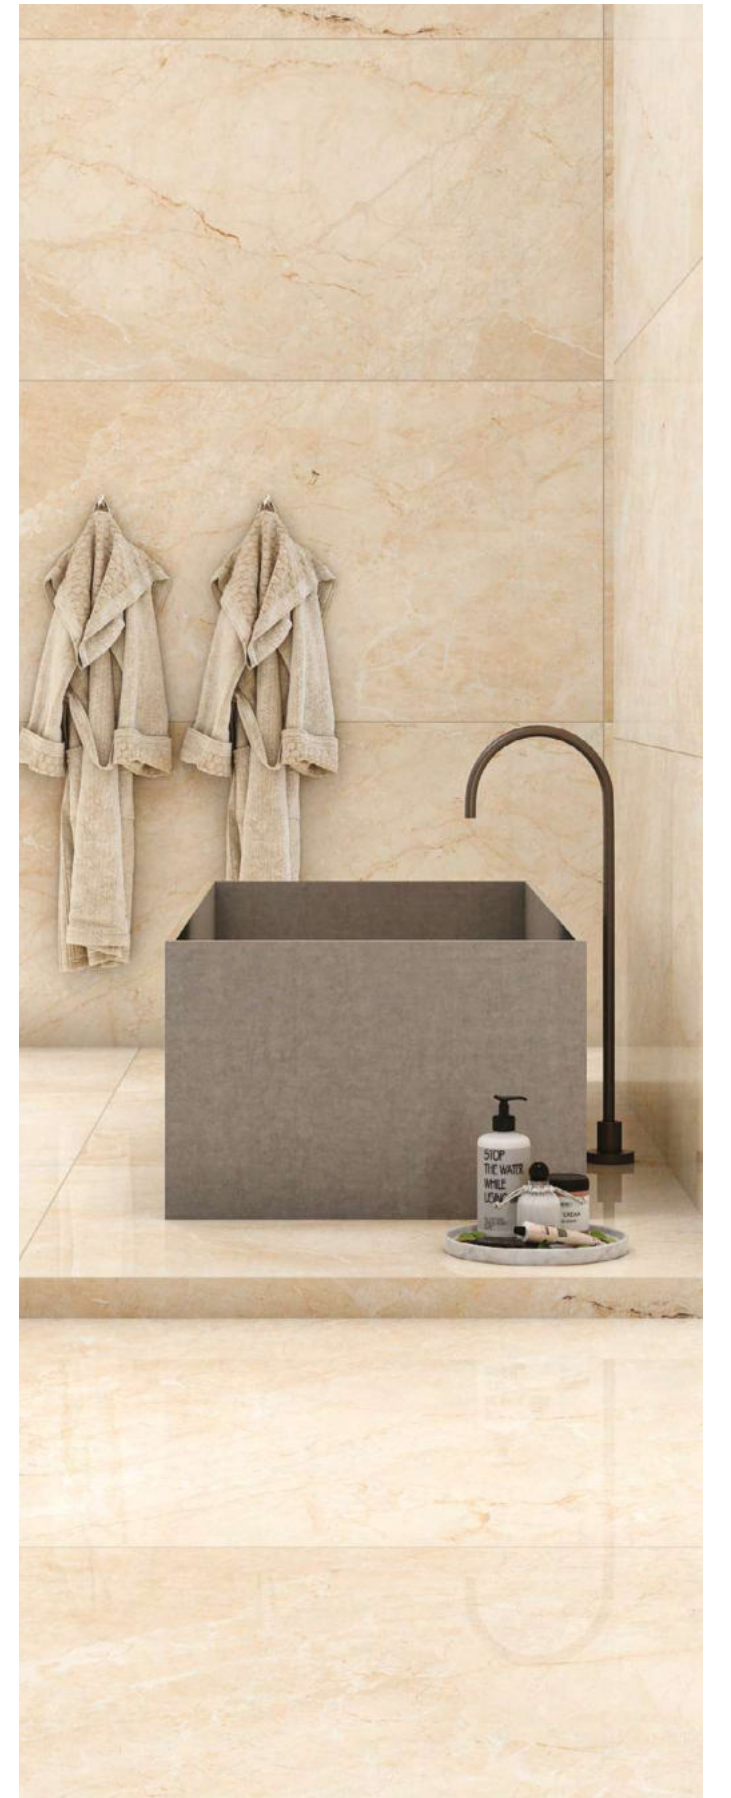

Soul of Sur.
rounding