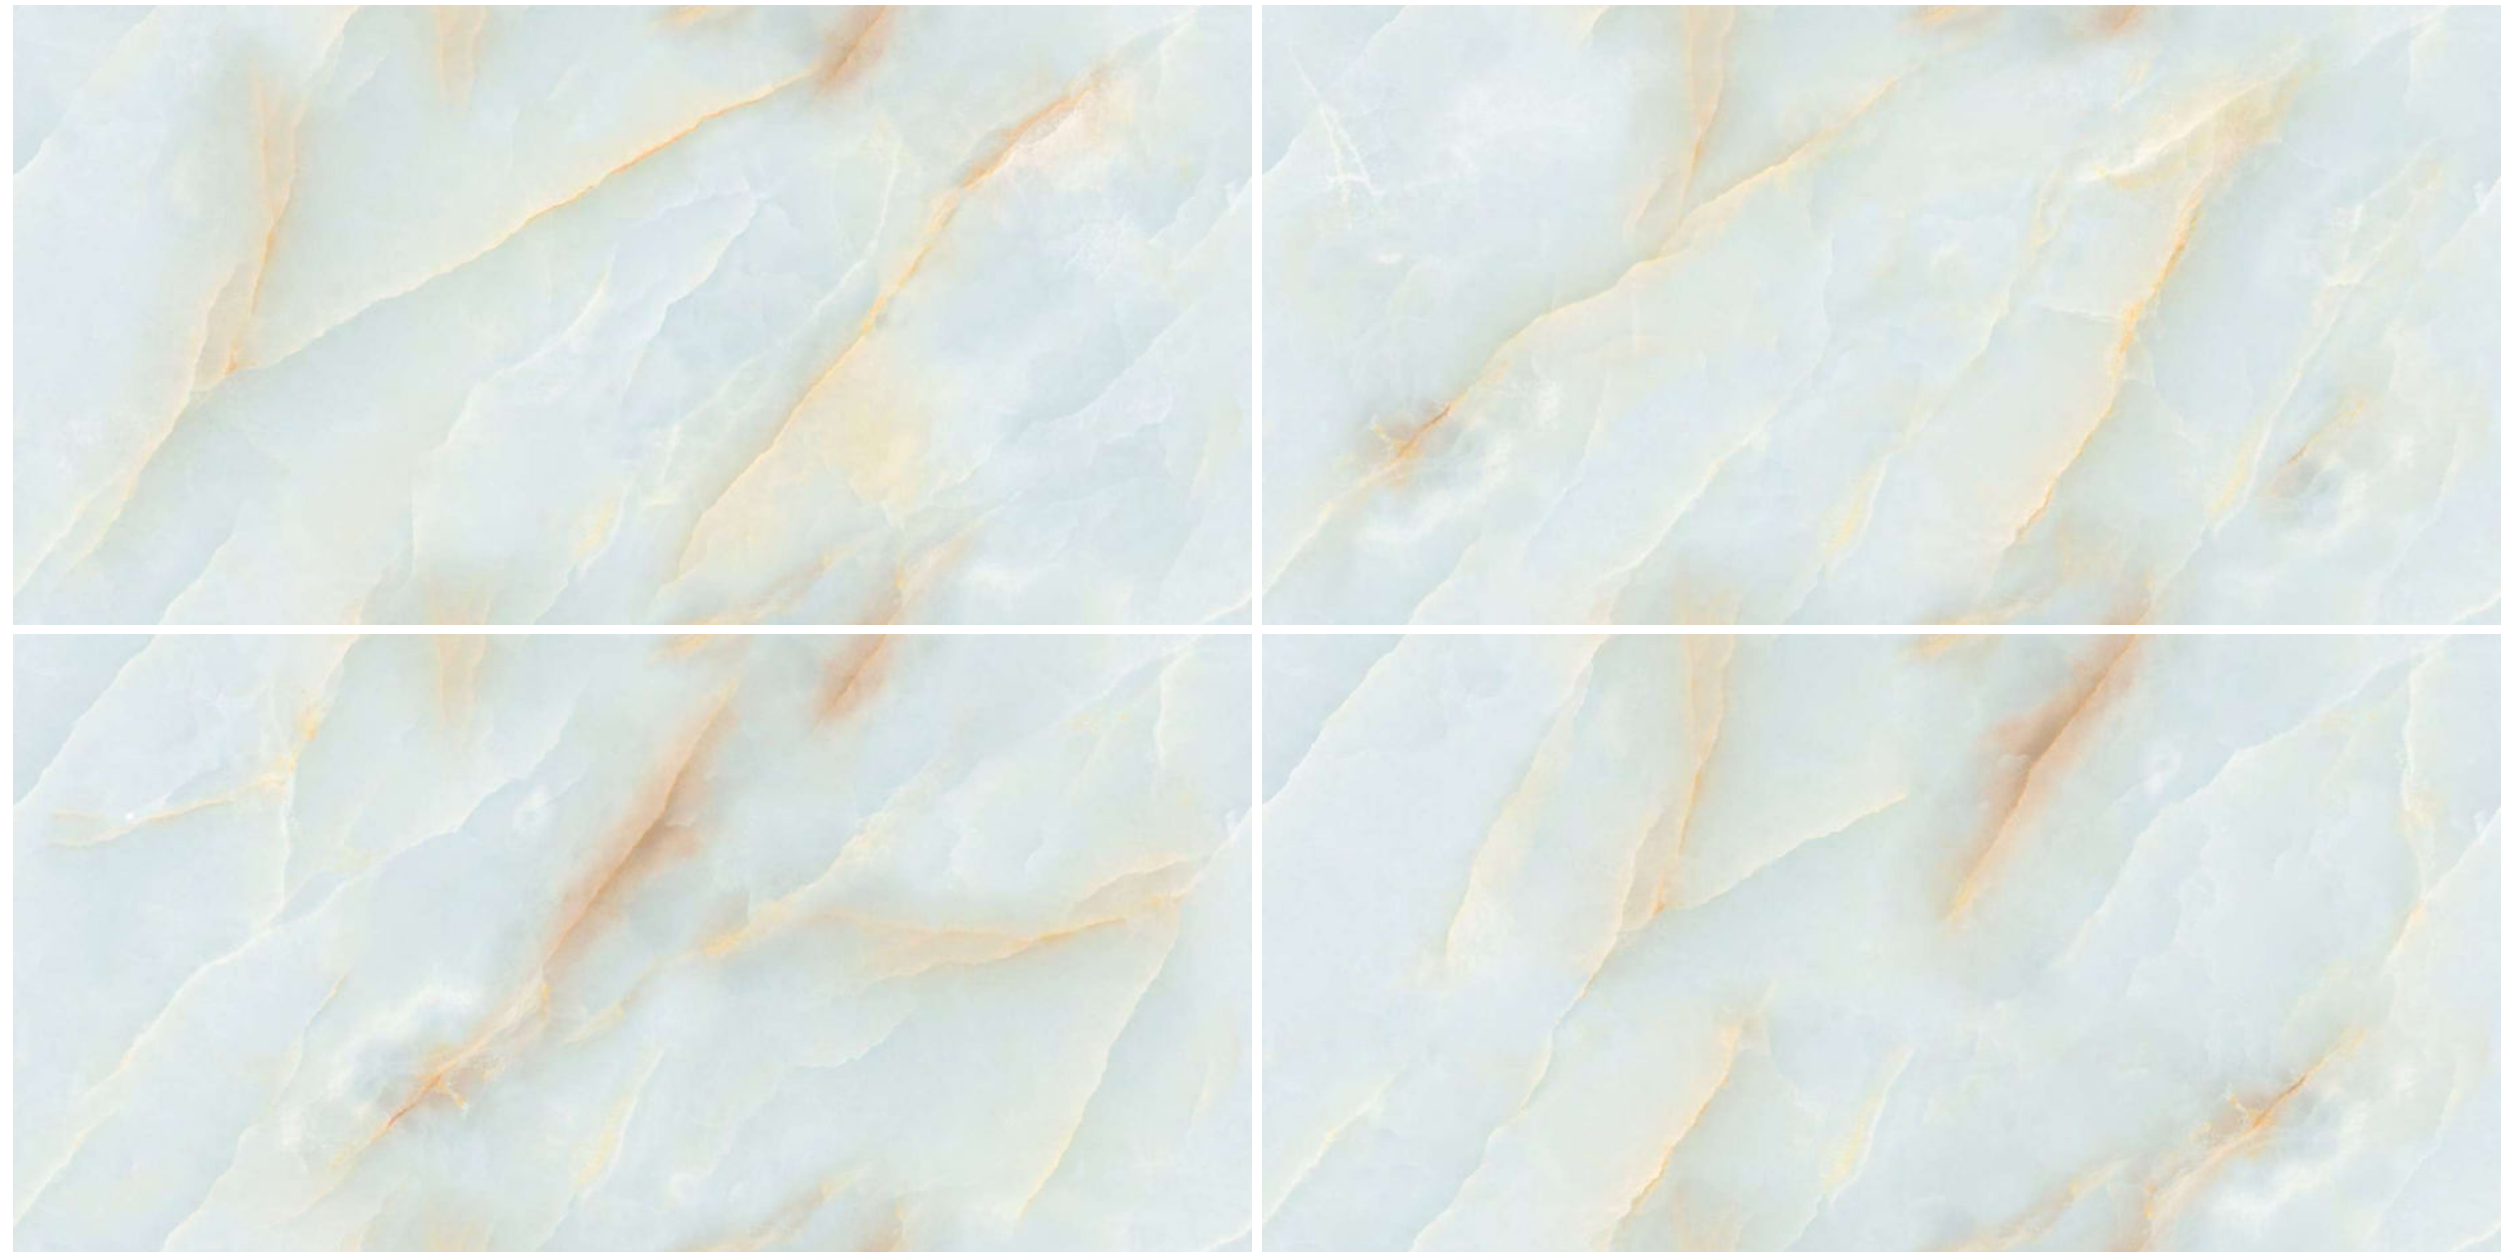

ONICE CIELO

Size :
800x1600mm

Finish :
Glossy-Endless

Thickness :
09mm

Random :
04