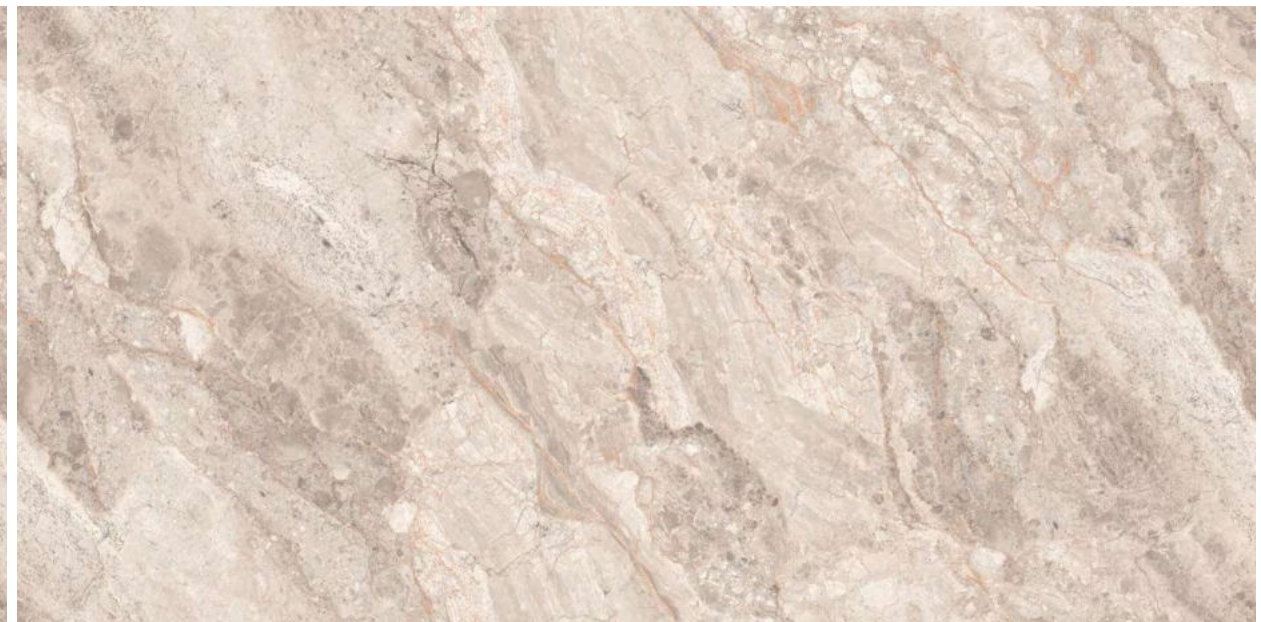

Random :
04

Touch for Virtual

SMOKEY PEACH

SMOKEY PEACH

Size :
800x1600mm

Finish :
Glossy-Endless

Thickness :
09mm

Random :
04