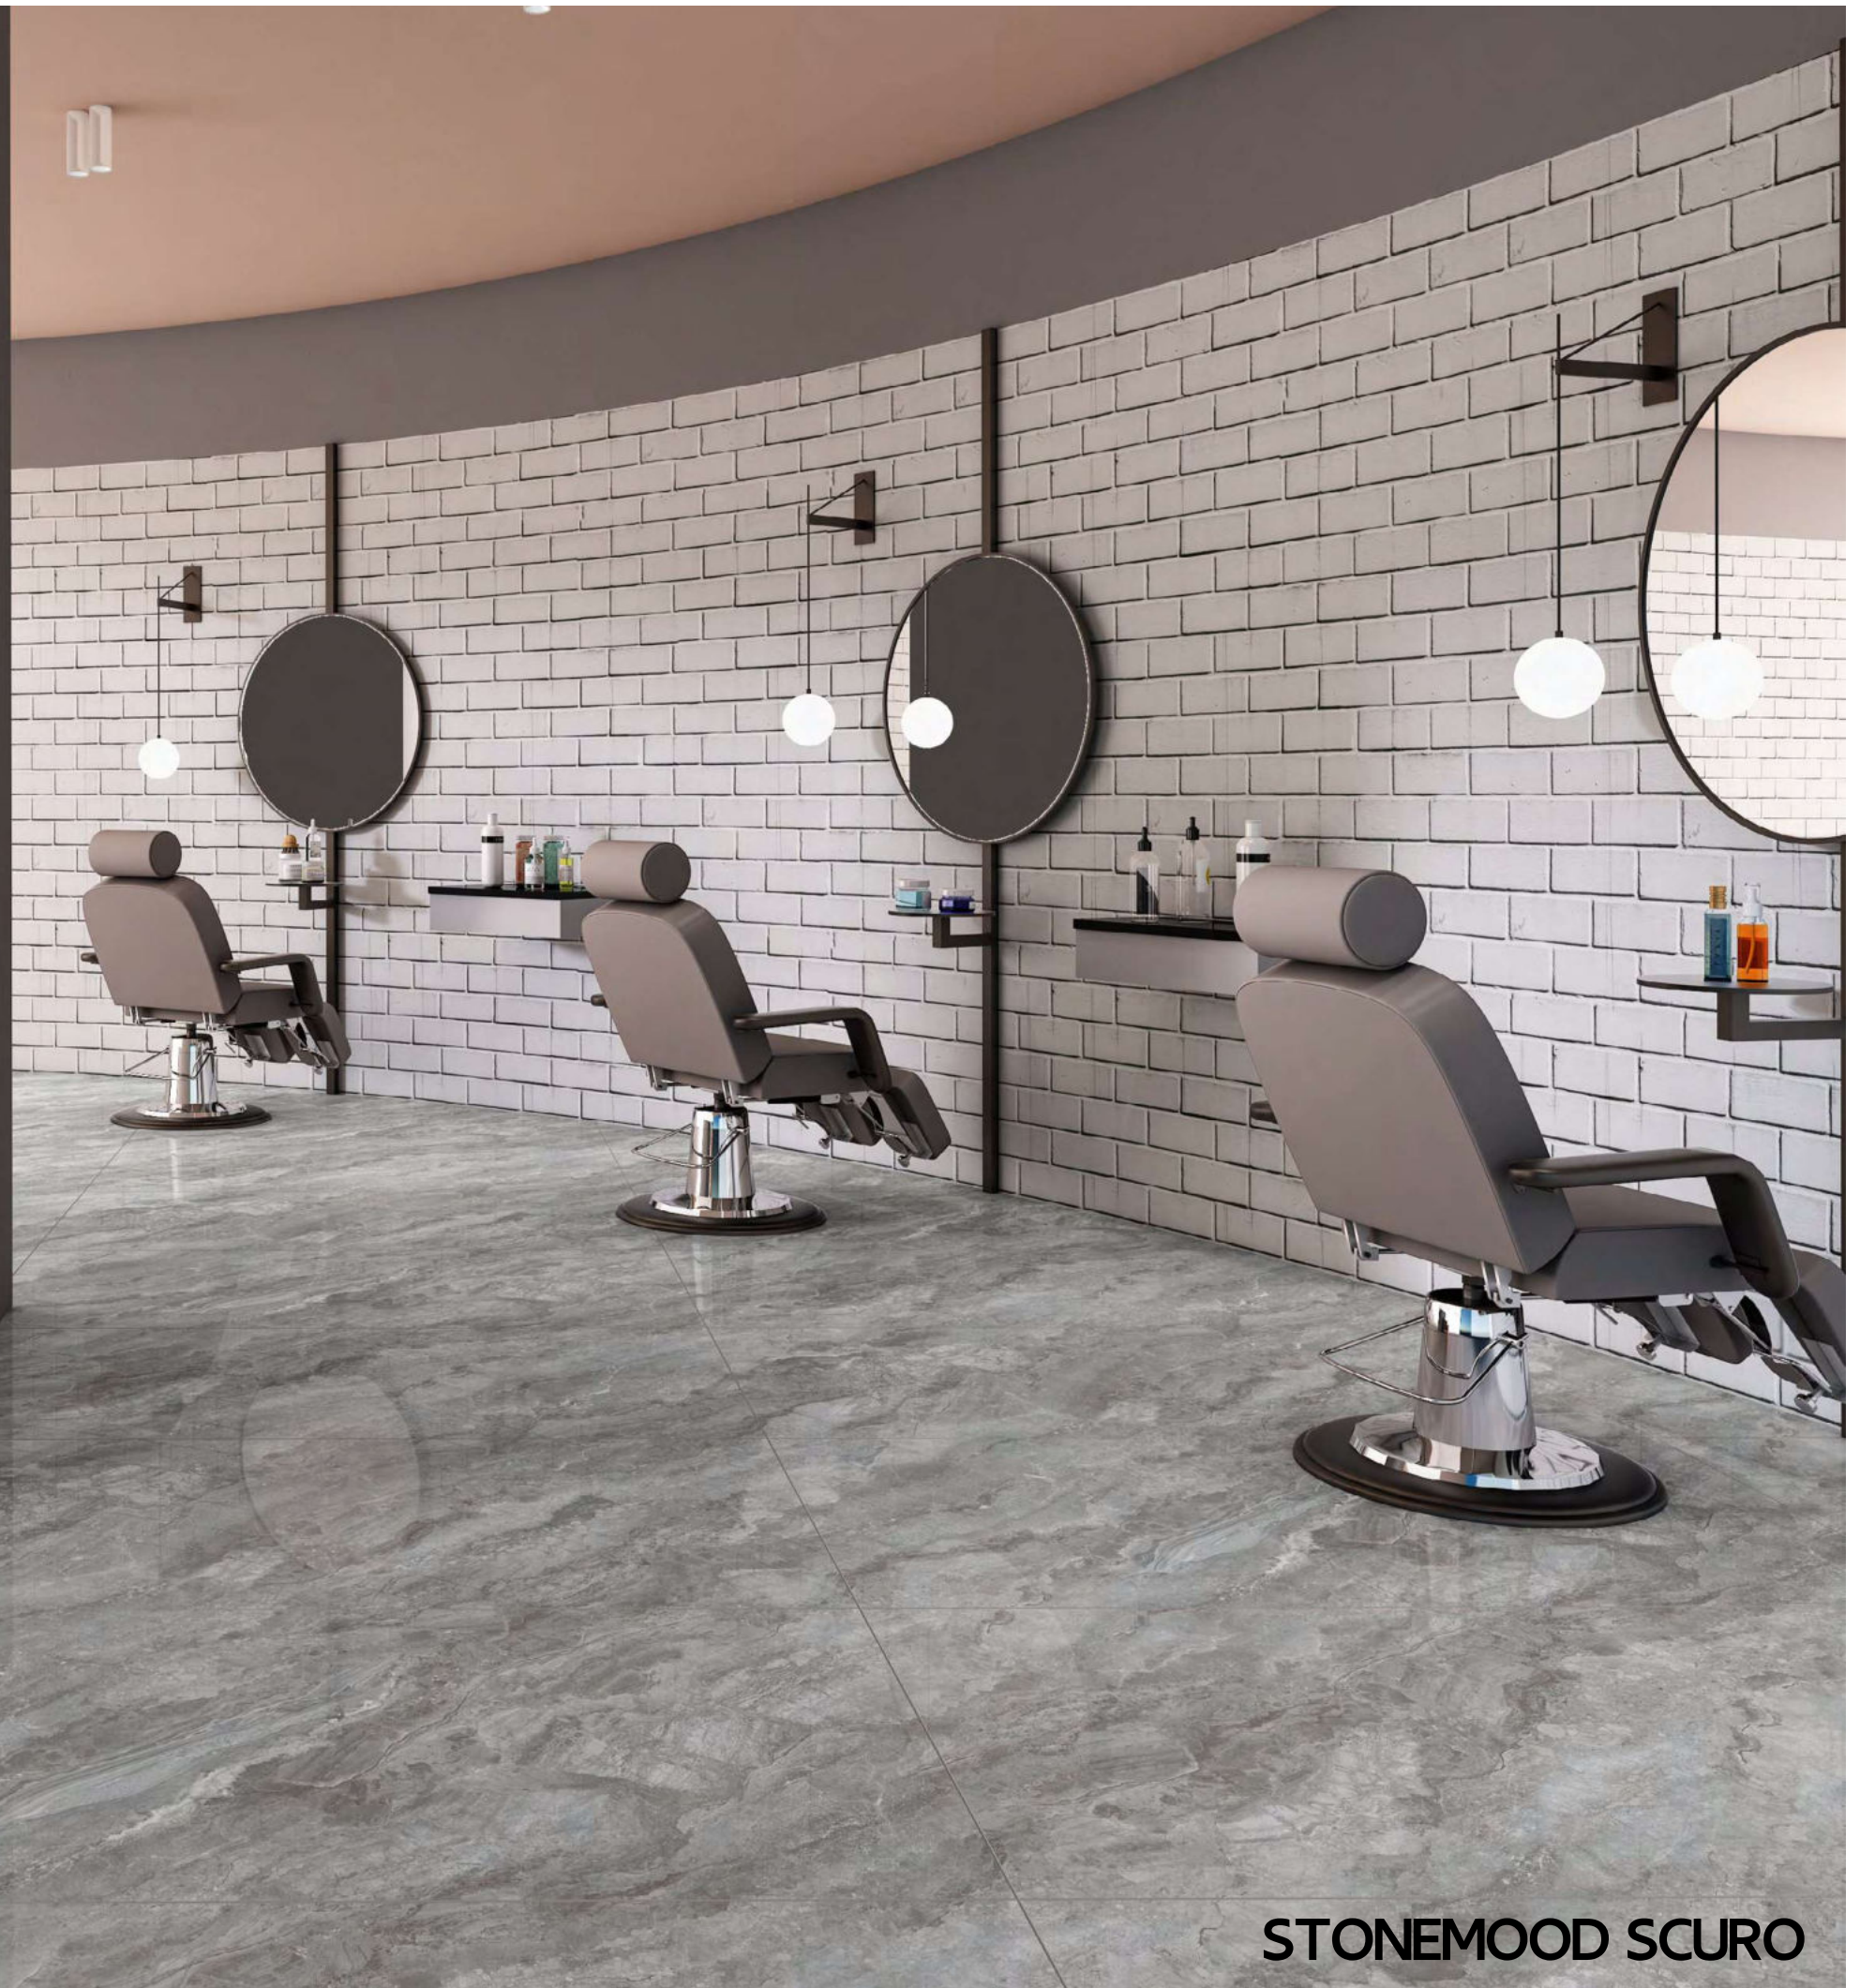

Blush
MAKEUP & BEAUTY

STONEMOOD SCURO