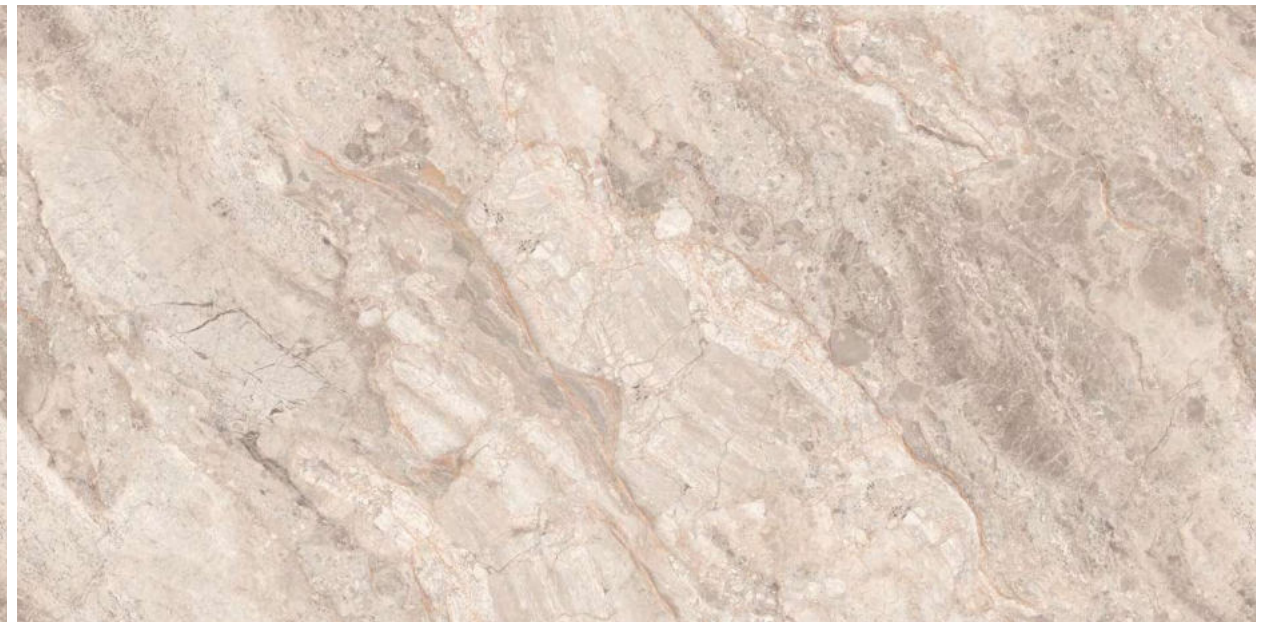

Random :
04

Touch for Virtual

SMOKEY PEACH

SMOKEY PEACH

Size :
800x1600mm

Finish :
Glossy-Endless

Thickness :
09mm

Random :
04