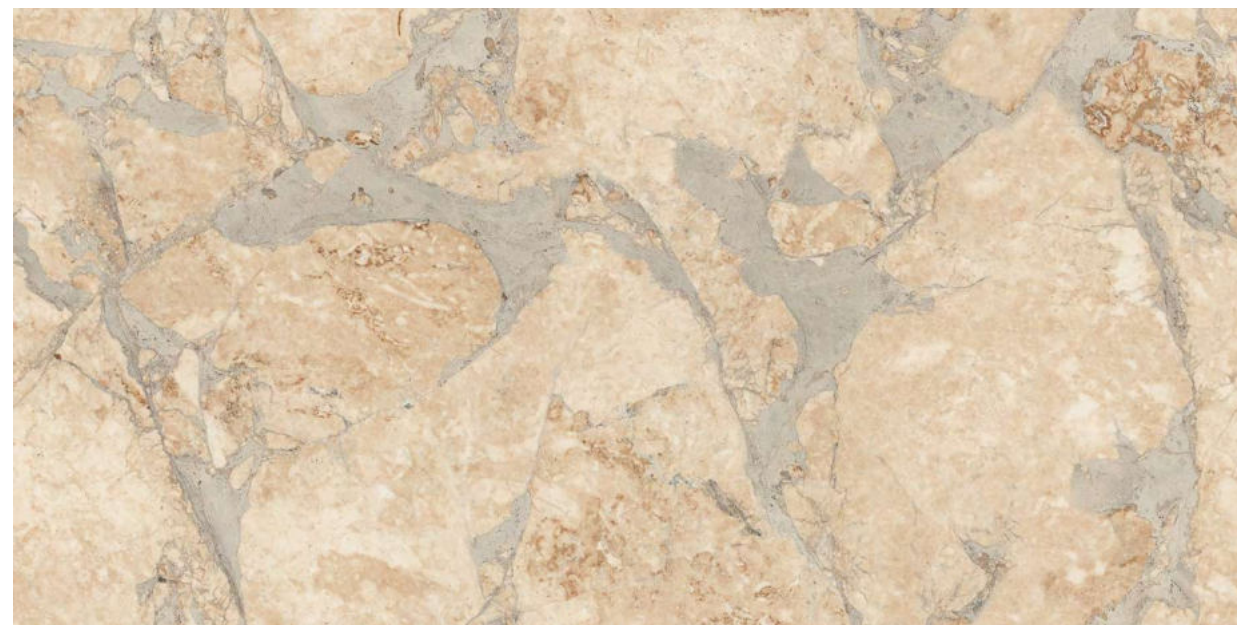

The text "BRECCIA NATURAL" is centered in a white grid background. To its left is a small square tile sample, and to its right is a long horizontal strip of the same breccia pattern.

Size :
800x1600mm

Finish :
Glossy-Endless

Thickness :
09mm

Random :
04