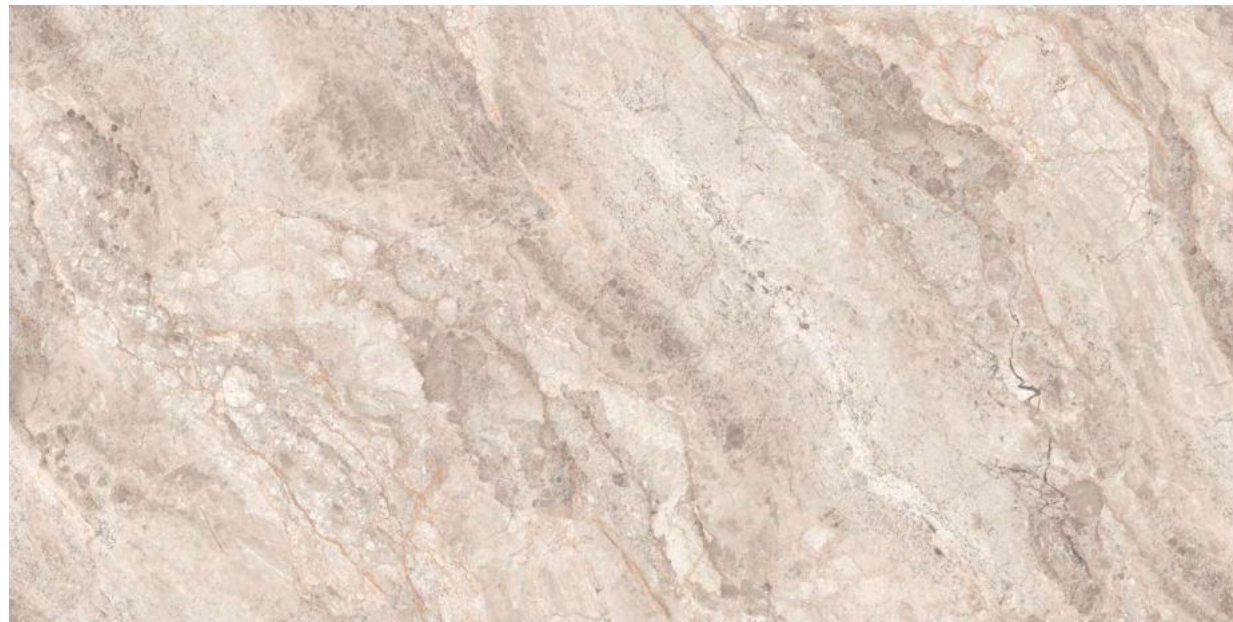

Random :
04

Touch for Virtual

SMOKEY PEACH

SMOKEY PEACH

Size :
800x1600mm

Finish :
Glossy-Endless

Thickness :
09mm

Random :
04