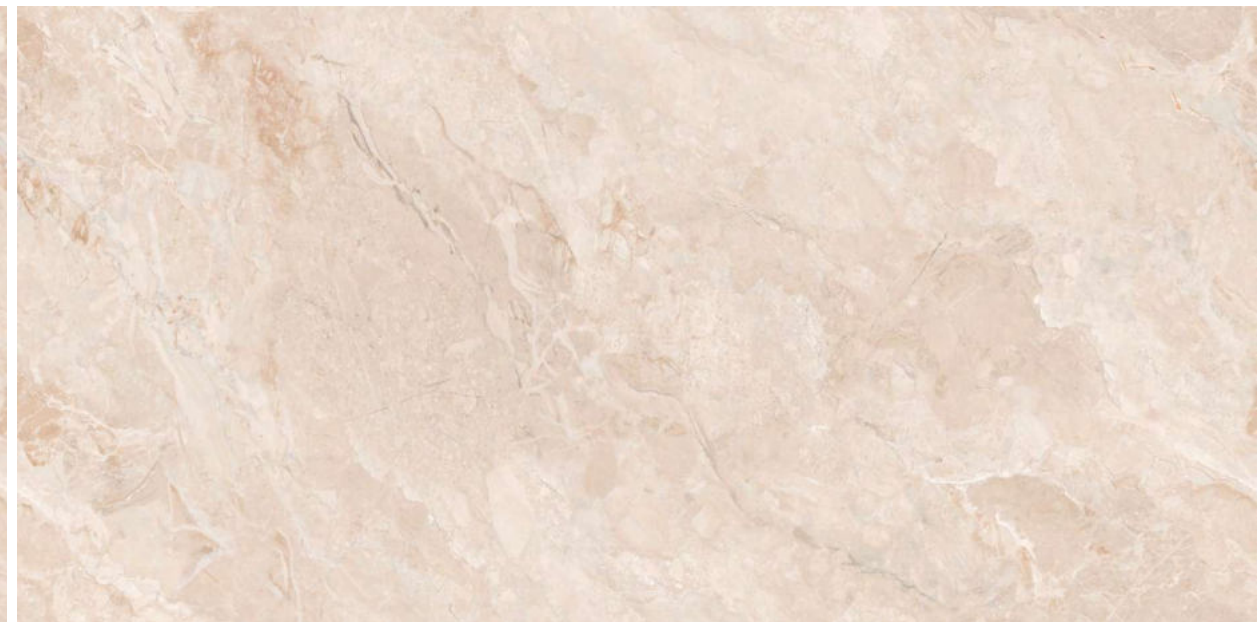

ATLANTIC BEIGE

Size :
800x1600mm

Finish :
Glossy-Endless

Thickness :
09mm

Random :
04

Touch for Virtual