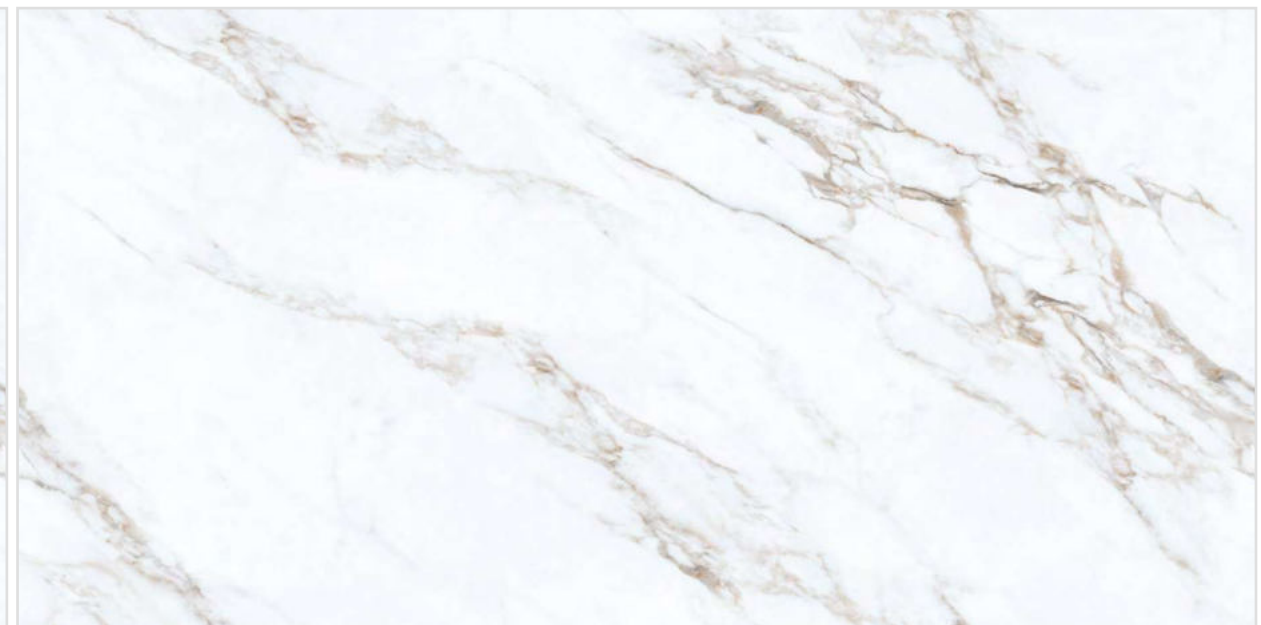

CALACATTA GOLD

Size :
800x1600mm

Finish :
Glossy-Endless

Thickness :
09mm

Random :
04

Touch for Virtual