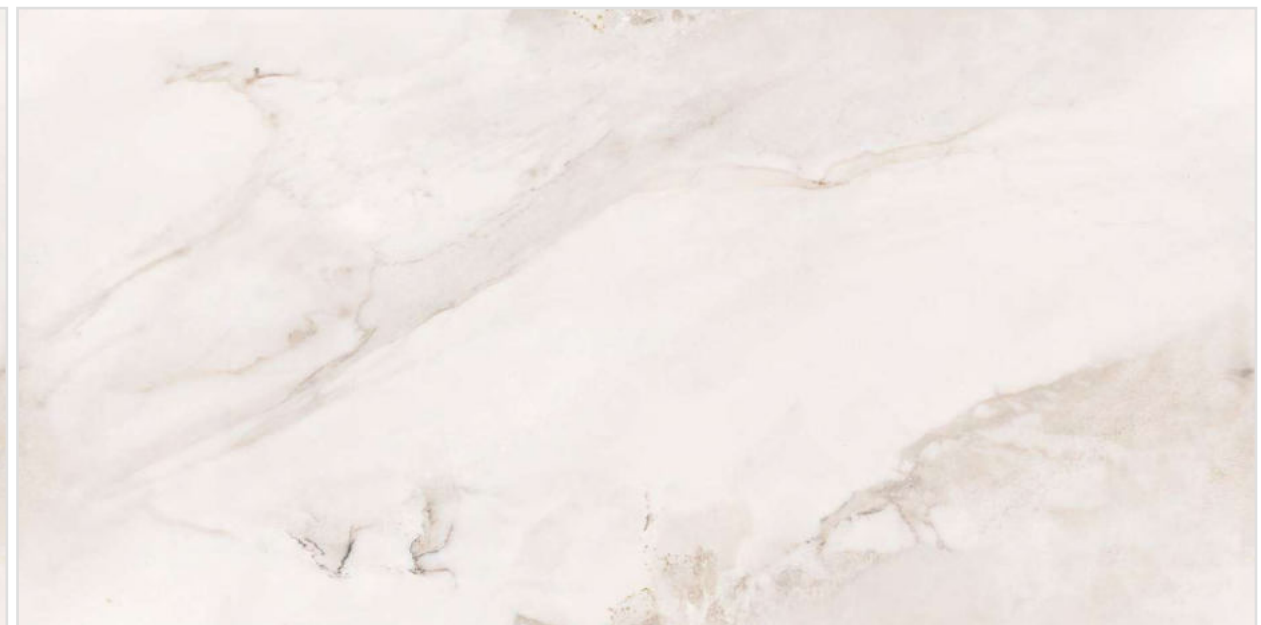

Random :
04

Touch for Virtual

ULTRA ONYX

ULTRA ONYX

Size :
800x1600mm

Finish :
Glossy-Endless

Thickness :
09mm

Random :
04