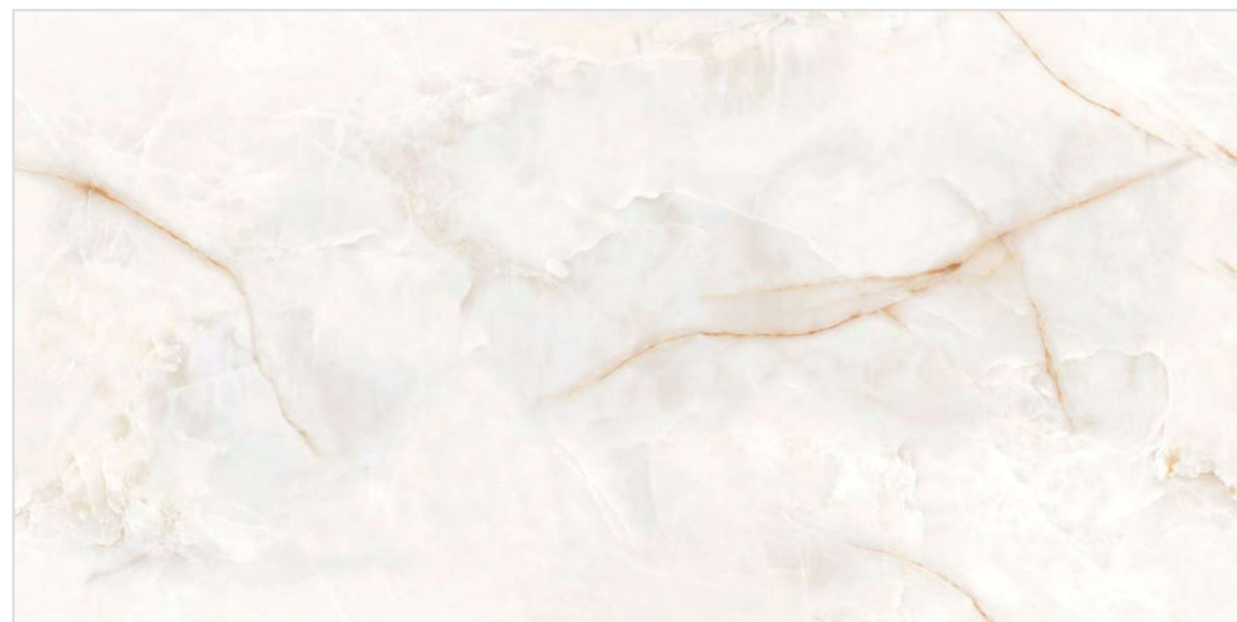

HOTEL AVENUE

ONYX VENATO

ONYX VENATO

Size :
800x1600mm

Finish :
Glossy-Endless

Thickness :
09mm

Random :
04

ONICE CIELO