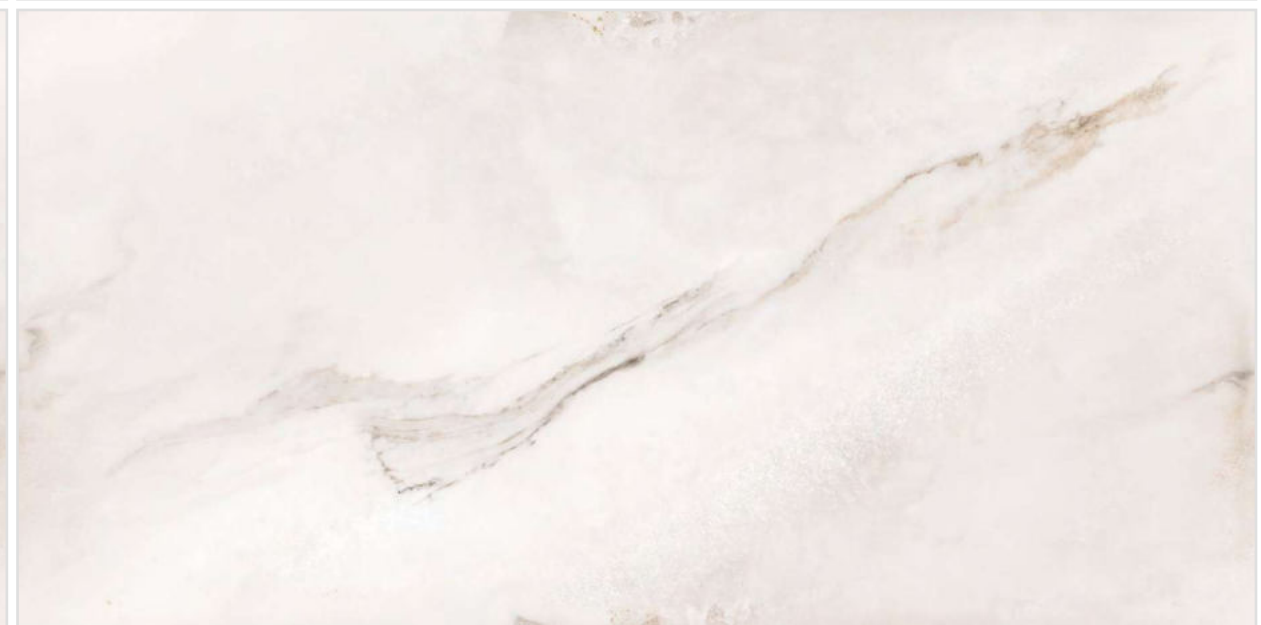

Random :
04

Touch for Virtual

ULTRA ONYX

ULTRA ONYX

Size :
800x1600mm

Finish :
Glossy-Endless

Thickness :
09mm

Random :
04